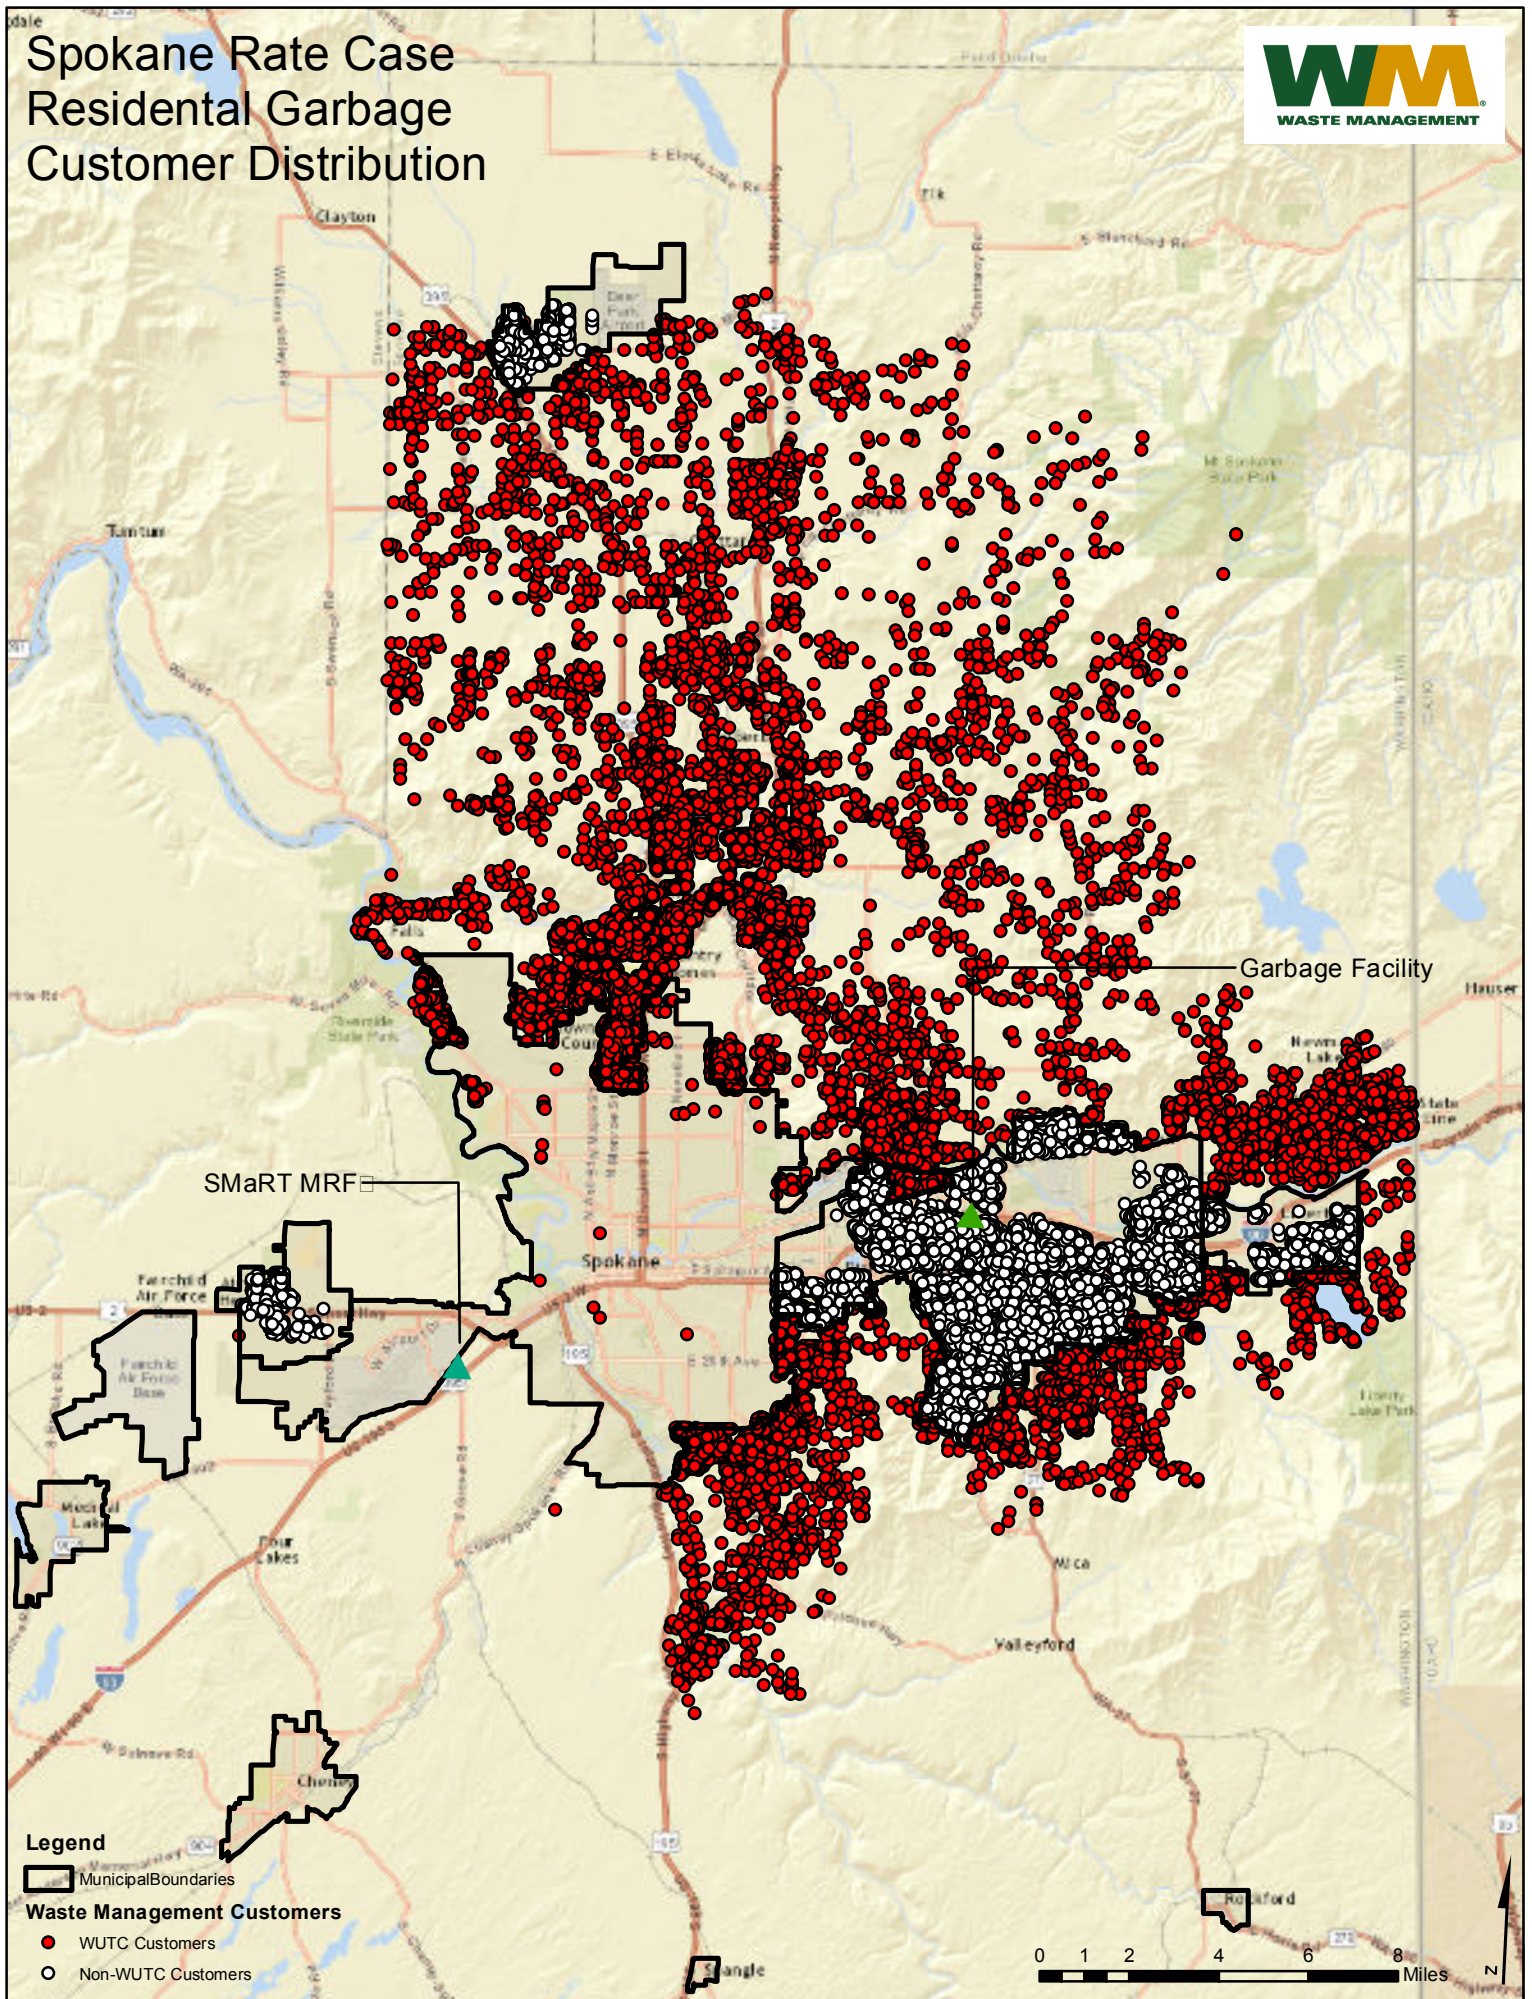

Spokane Rate Case Residential Garbage Customer Distribution

- Legend**
- ▭ Municipal Boundaries
 - WUTC Customers
 - Non-WUTC Customers
- Waste Management Customers**