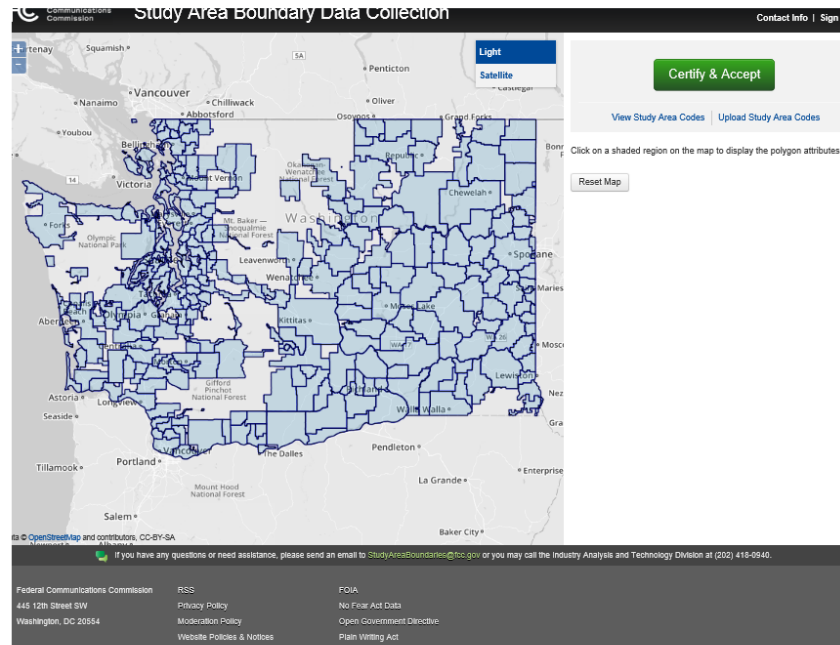

3-23-2015 Study Area Boundaries (S.A.B.)

Study Area Boundary « Federal Communications Commission
<https://sab.fcc.gov/state/washington/map/Obcrtzylv0/>
 3/20/2015 3:46 PM - Screen Clipping

Study Area Boundary Data Collection
Contact Info | Sign Out

Uploaded Files with Study Area Boundary Data
Washington

Click the **Update File Status** button to view the latest status of the submitted zip file(s). Once the zip file(s) has/have been uploaded, the shapefiles contained in the zip file will be listed under the **Shapefiles** section below.

You may click on the **Map** button to view the polygon prior to certifying the shapefile or click on the **Certify** button to certify the shapefile.

📁 Upload Files

🔄 Update File Status

Zip Name	Date Uploaded	Year	Status	Actions
WUTC_FCC_SAB_2015_03232015.zip	03/20/2015 6:38 pm	2015	Ready for Review	Download
WUTC_FCC_SAB_2014_03172014.zip	03/14/2014 2:14 pm	2014	Ready for Review	Download
WA_UTC_FCC_Exchange_Boundary_07302013.zip	07/30/2013 1:56 pm	2013	Ready for Review	Download
WA_UTC_FCC_Exchange_Boundary_06282013.zip	06/28/2013 12:30 pm	2013	Ready for Review	Download
WA_UTC_FCC_Exchange_Boundary_06272013.zip	06/27/2013 7:17 pm	2013	Error(s) found	Download
WA_UTC_FCC_Exchange_Boundary_06272013.zip	06/27/2013 5:44 pm	2013	Error(s) found	Download
WA_UTC_FCC_Exchange_Boundary_06272013.zip	06/27/2013 5:32 pm	2013	Error(s) found	Download