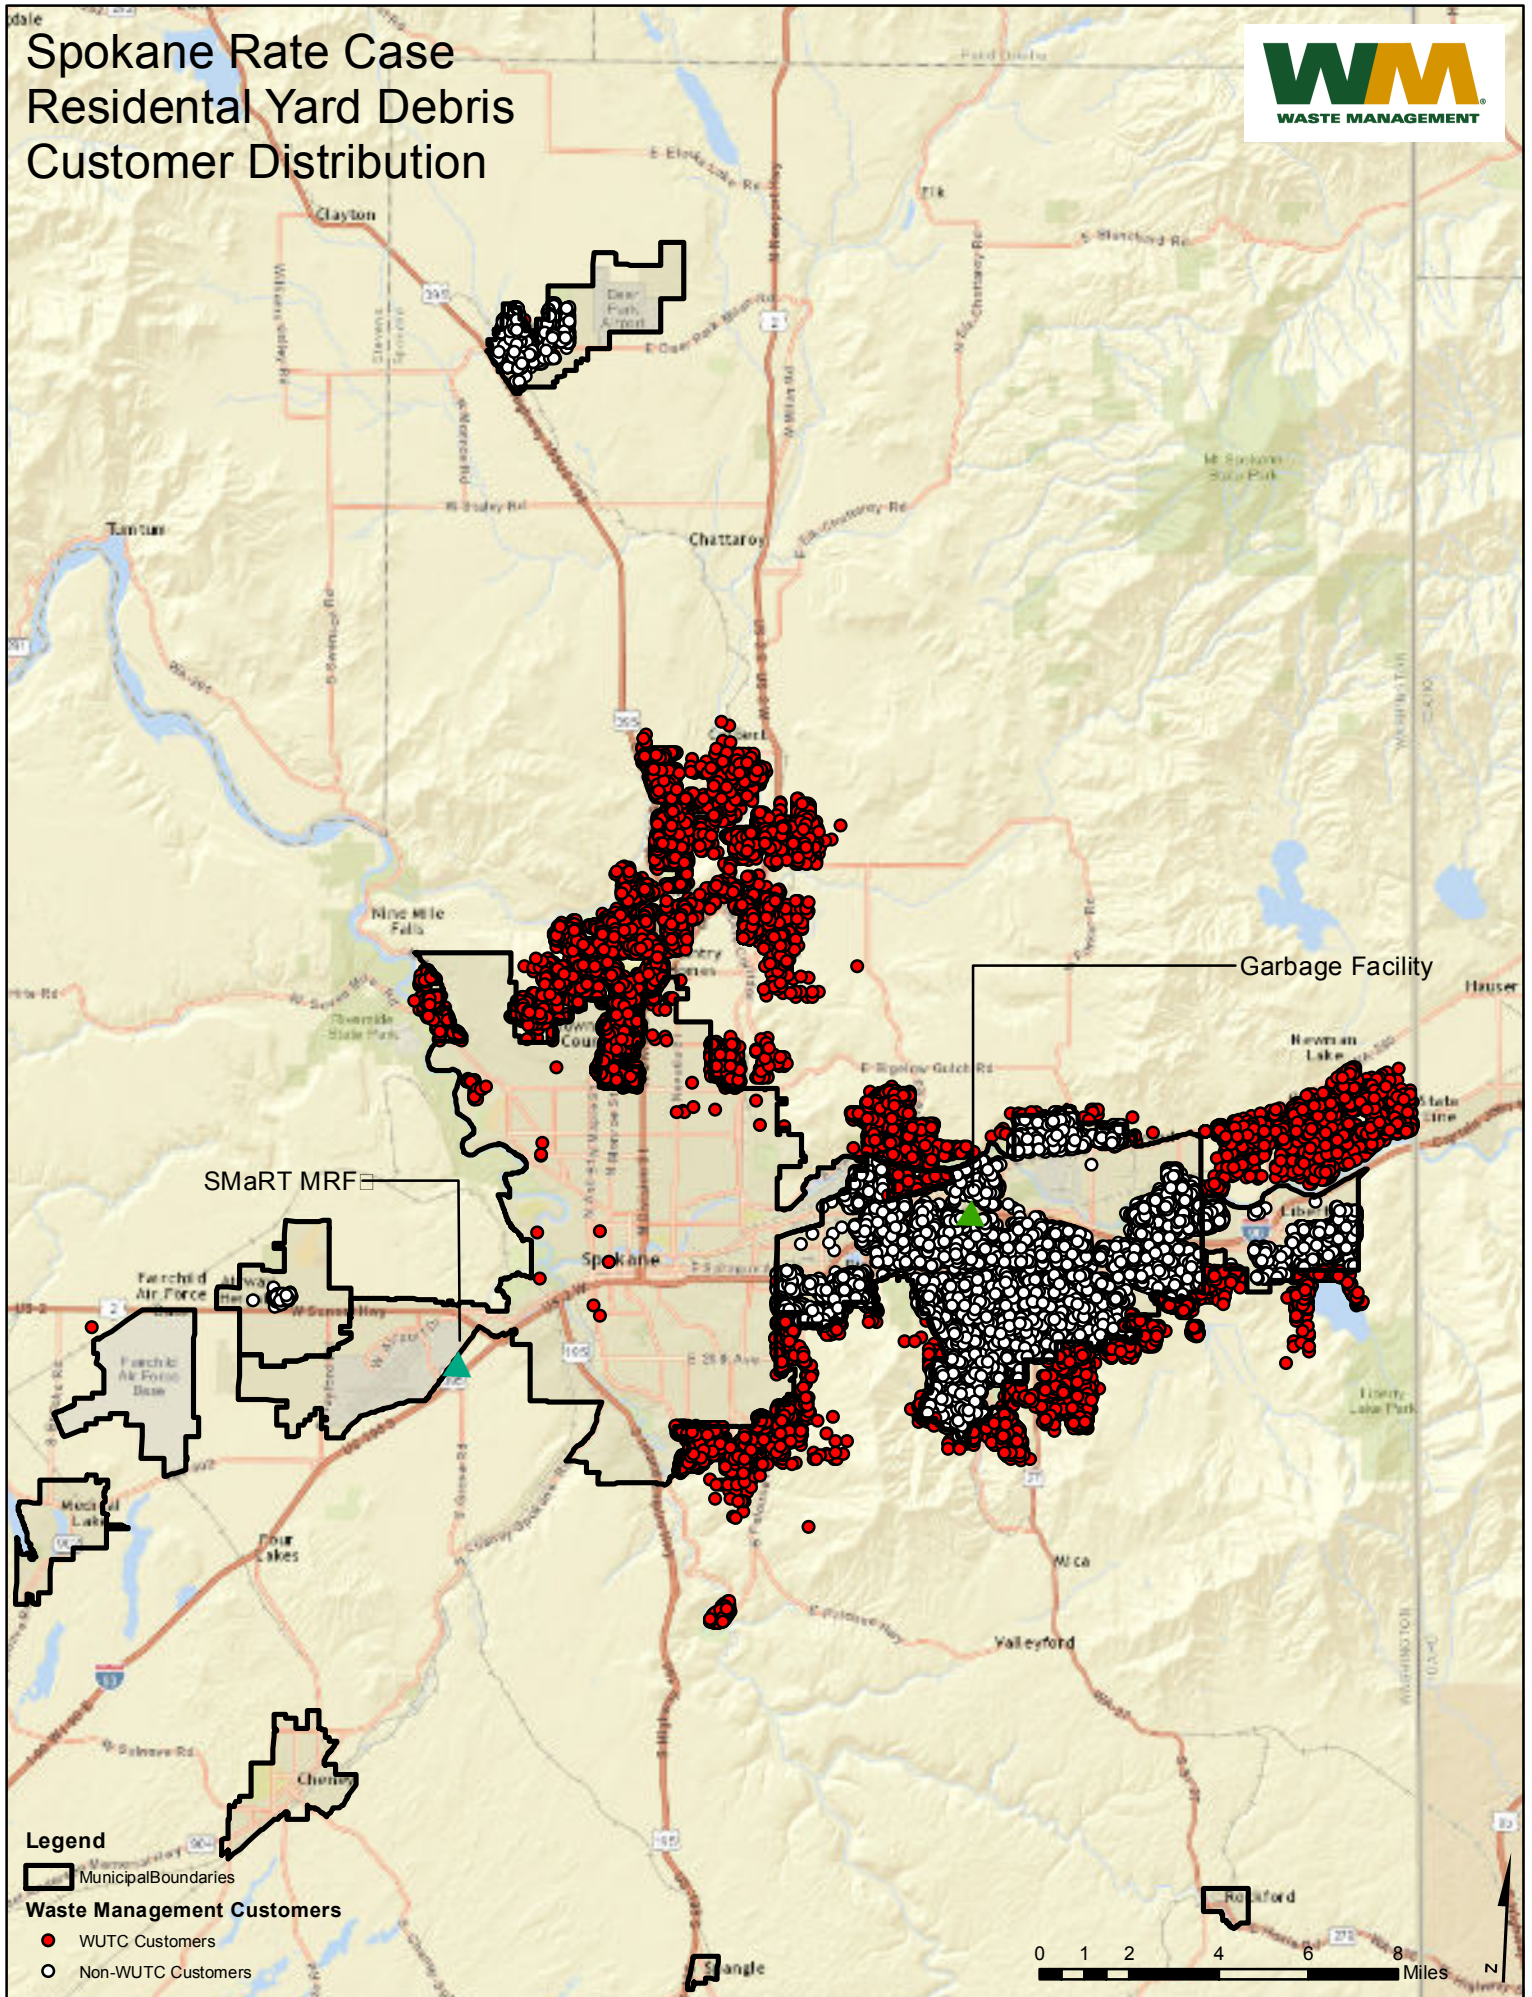

Spokane Rate Case Residential Yard Debris Customer Distribution

- Legend**
- Municipal Boundaries
 - Waste Management Customers**
 - WUTC Customers
 - Non-WUTC Customers