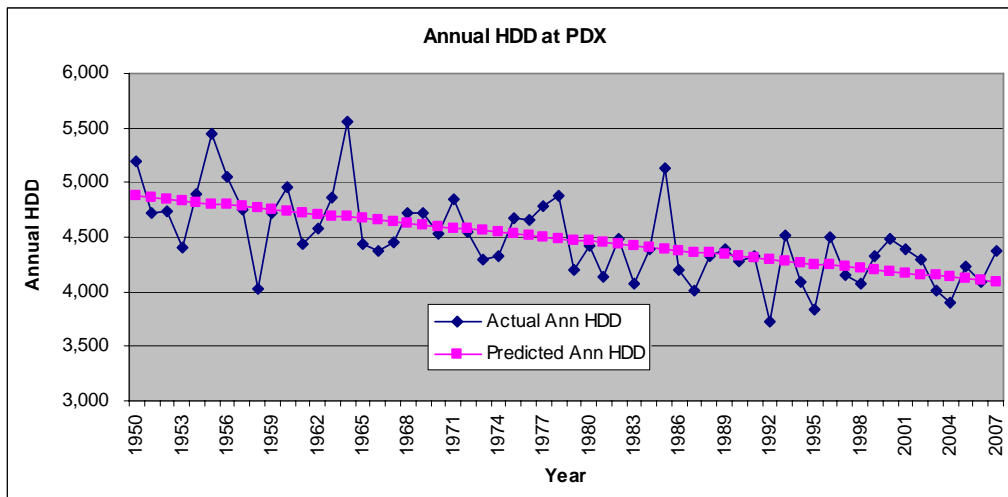

Figure 2--Annual Heating Degree Days (“HDD”) in Portland, Oregon

Reducing HDDs over time indicates a trend of warmer temperatures over time.