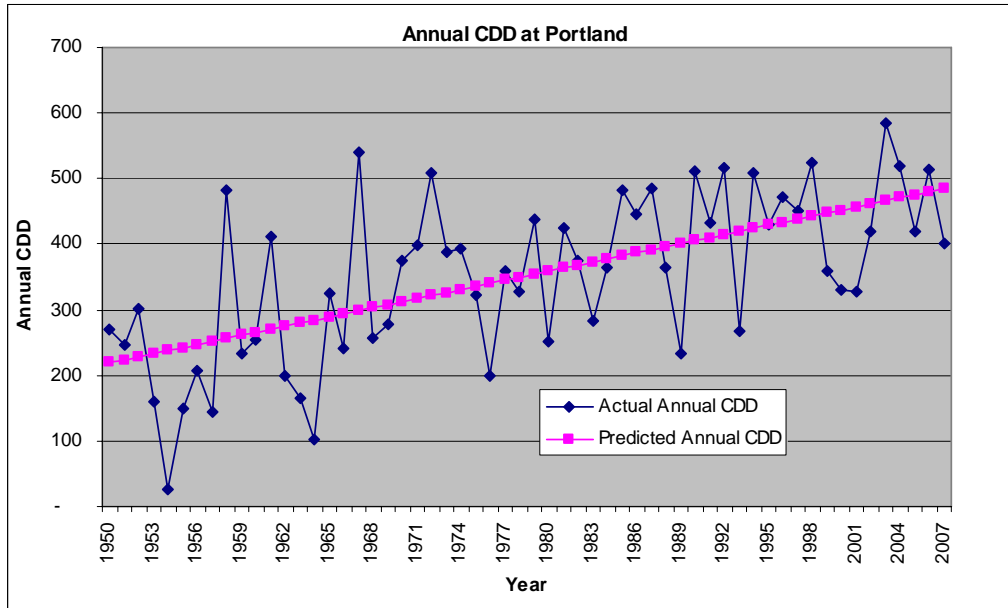

PacifiCorp Heating and Cooling Degree Trend for Portland, Oregon

Figure 1-Annual Cooling Degree Days (“CDD”) in Portland, Oregon

Increasing CDDs over time indicates a trend of warmer temperatures over time.

Figure 2--Annual Heating Degree Days (“HDD”) in Portland, Oregon

Reducing HDDs over time indicates a trend of warmer temperatures over time.