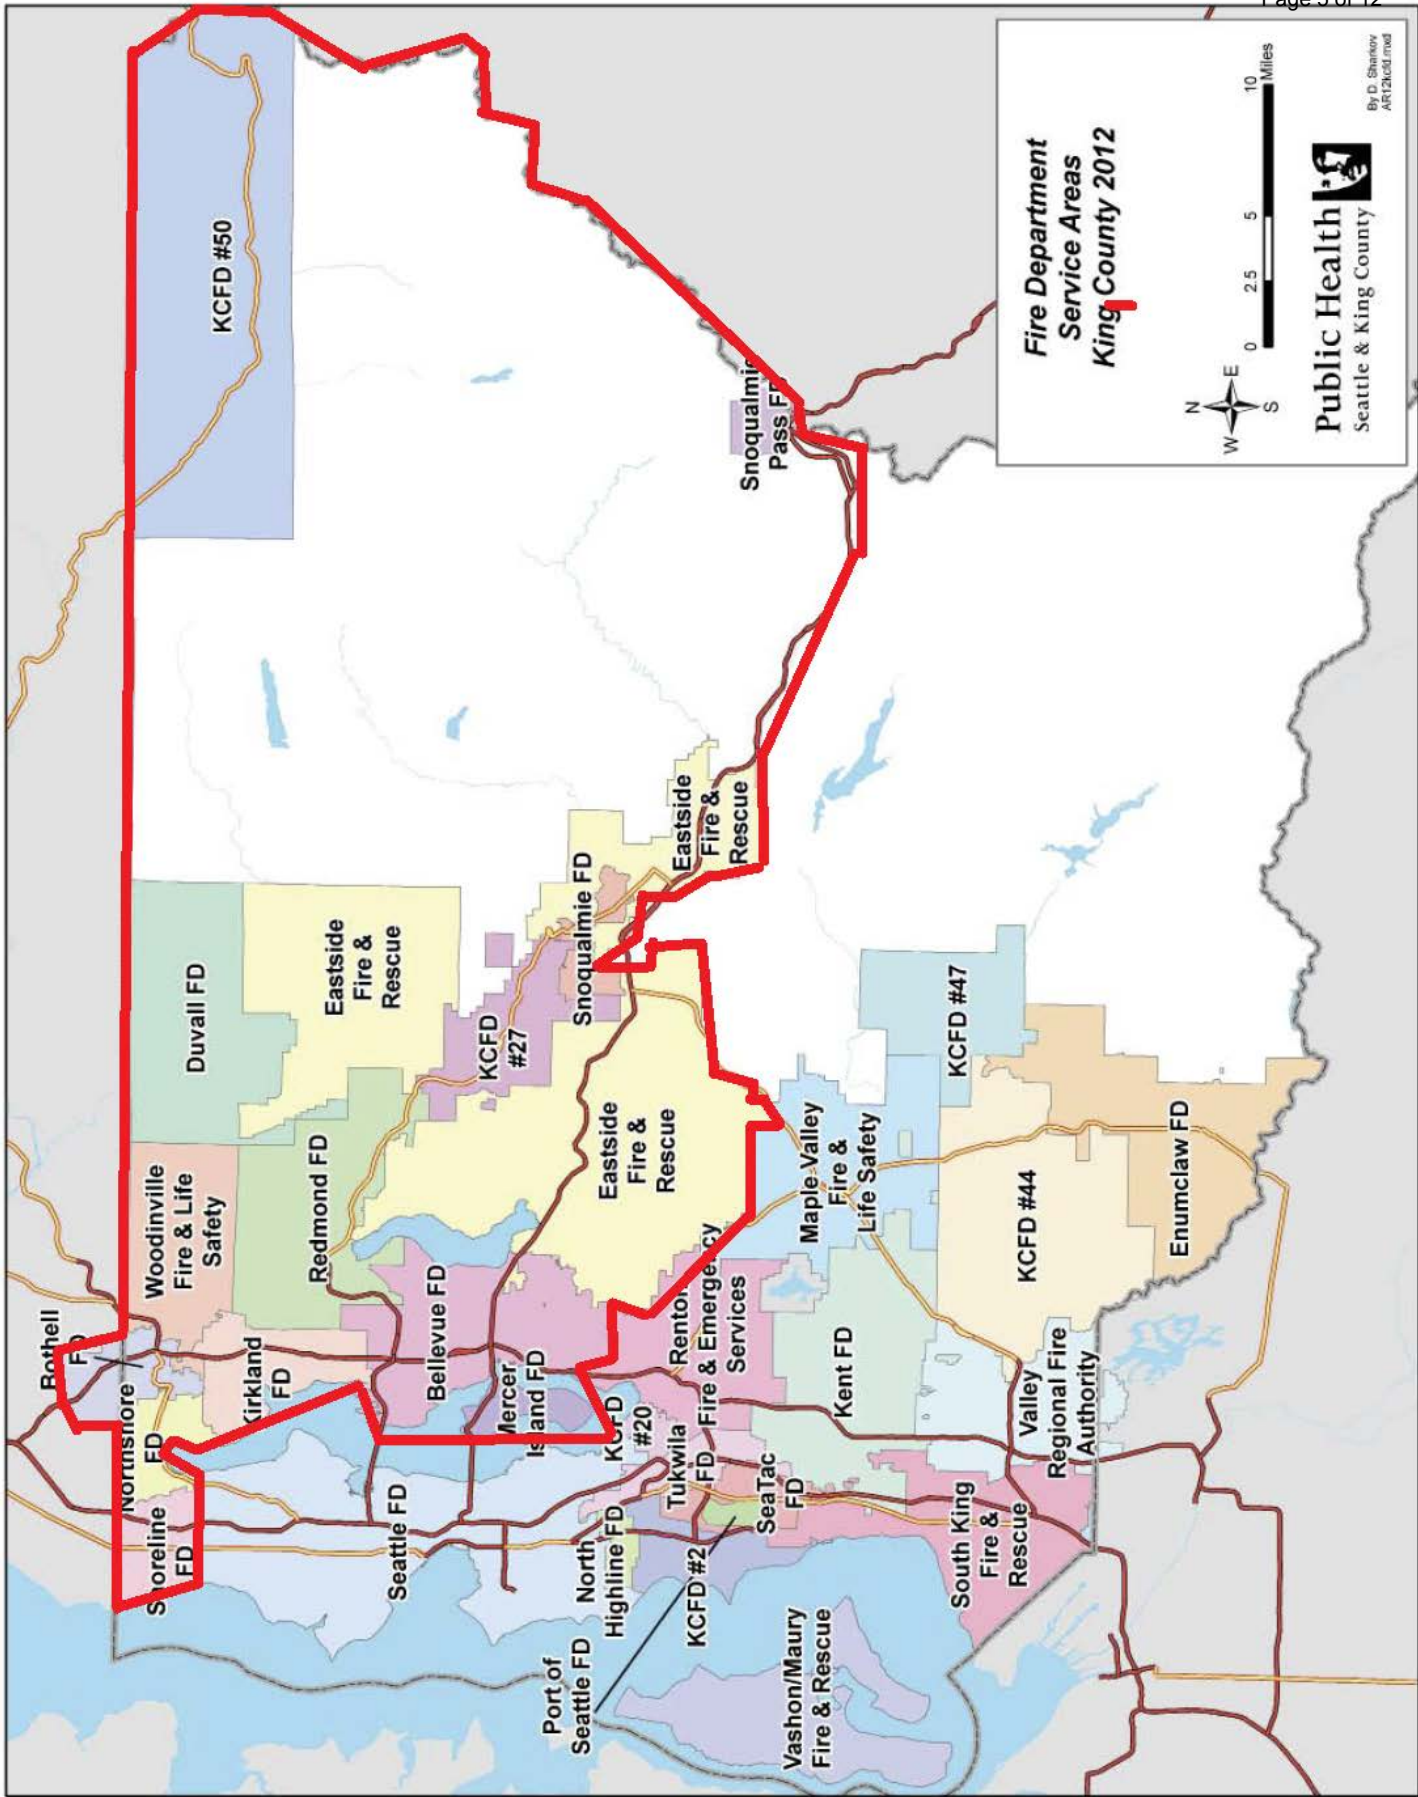

- North East King County Regional Public Safety Communications Agency - NORCOM

- Began operation July 1, 2009
- Current dispatch area was previously covered by:
 - ✓ Kirkland Police Communications:
 - Kirkland PD
 - Mercer Island PD
 - Medina PD
 - ✓ Eastside Communications:
 - All fire agencies
 - Bellevue PD
 - Clyde Hill PD

**Fire Department
Service Areas
King County 2012**

By D. Shankov
ART12.tcd1.mxd

NORCOM Facts

GIS Support Requirements

- Geographic datasets for 2 CAD systems.
- Over 600,000 address points.
- 4,000 total road miles
- 8,000 road miles maintained
- 25 Map layer datasets

Police Services

- Total address points: 92,884
- Total square miles: 62
- Total road miles: 1044

Fire Services

- Total address points: 273,686
- Total square miles: 620
- Total road miles: 3992

Fire & Police Calls Dispatched