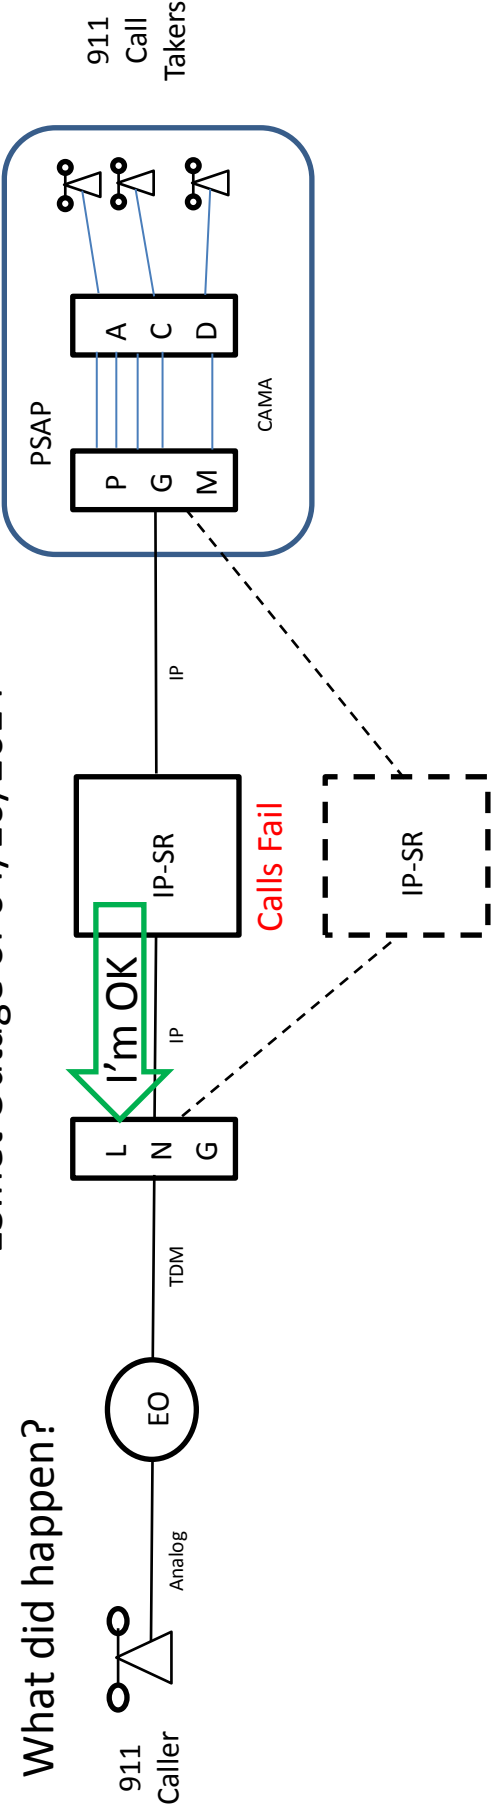

ESInet Outage of 04/10/2014

What did happen?

- 911 call arrived at LNG that had Inglewood (IP-SR) as Primary
  - Call sent to Inglewood (IP-SR)
- Call arrived at Inglewood IP-SR
  - IP-SR determined PSAP and CAMA trunk to use (for this call)
  - Assigned 40,000,001 as the "unique key"
  - Tried to write "40,000,001 to DataBase"
    - Database responded with "40,000,001 is too big to write to me " error"
    - Error message (alarm) sent to NOC
      - Very low level alarm
    - **BUT**, more importantly, call processing was stopped (hung)
  - All subsequent calls were assigned keys > 40,000,001 and encountered same condition
- Eventually (seconds) the call leg between the LNG and the IP-SR timed out and caller was provided with either "busy", "ringback" or "fast busy" (Question pending to Intrado as to which was returned and on what basis)
- BECAUSE the IP-SR did not realize it was failing (or had failed), it kept sending messages (heartbeats) to the LNG that it was OK.
  - LNG kept sending calls to "Primary" (Inglewood)
  - And "around and around we go"
- Once problem was determined, LNGs were **manually** instructed to send traffic only to Miami