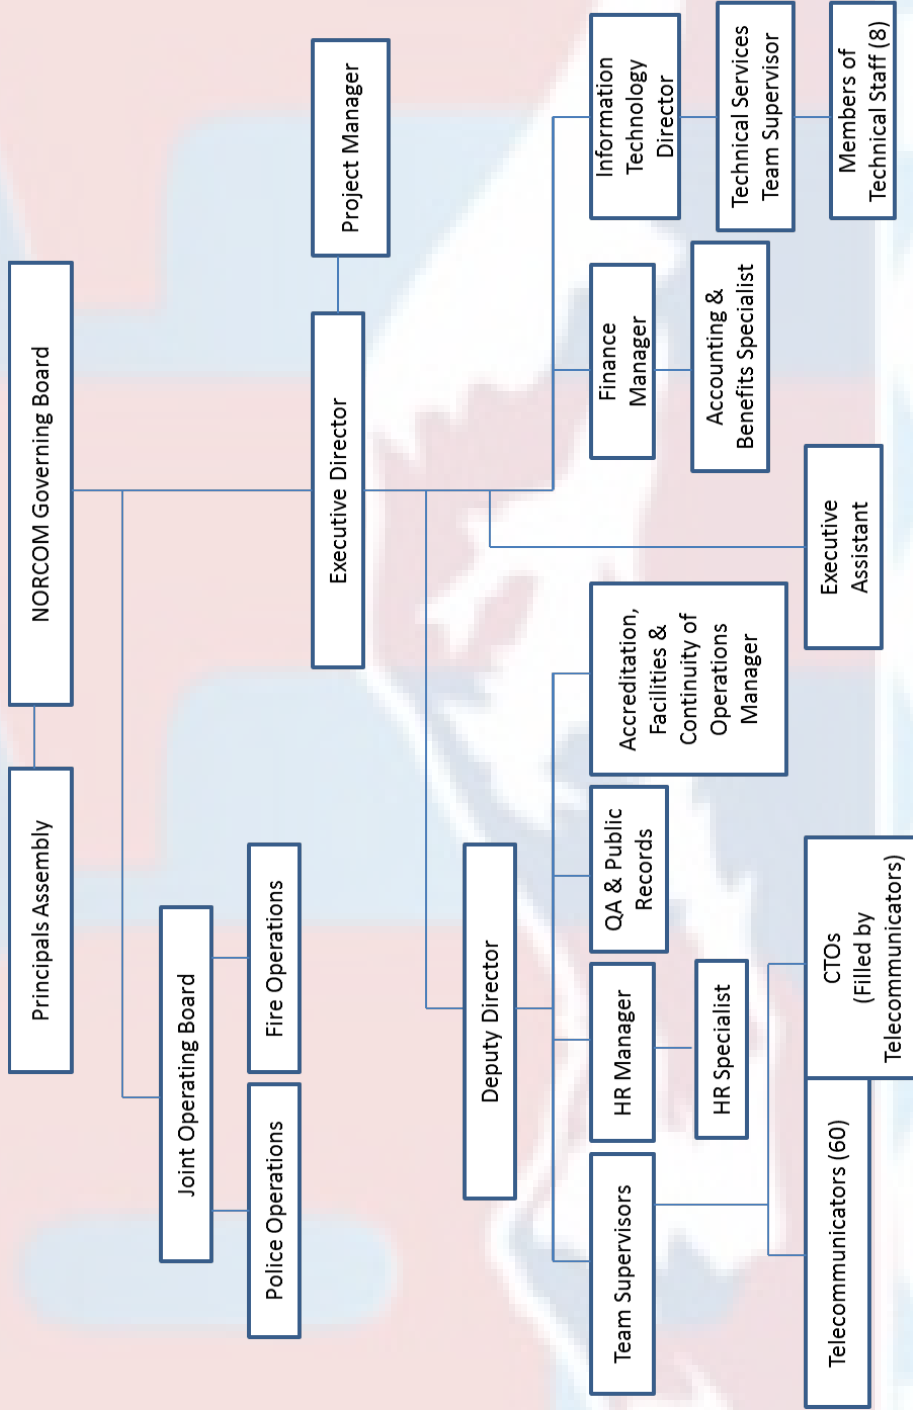

Updated 02/12/2014

Norcom Organization