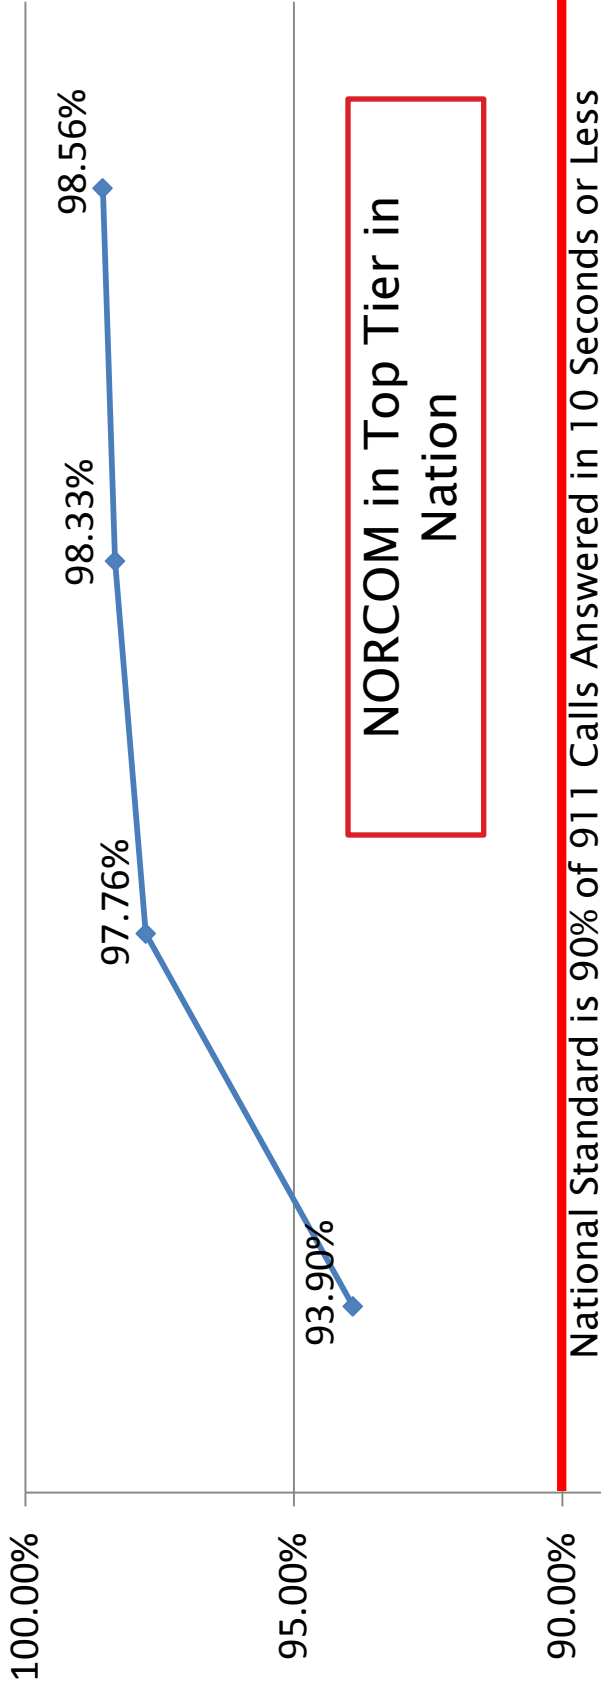

Total Calls with Call Answering Percentage