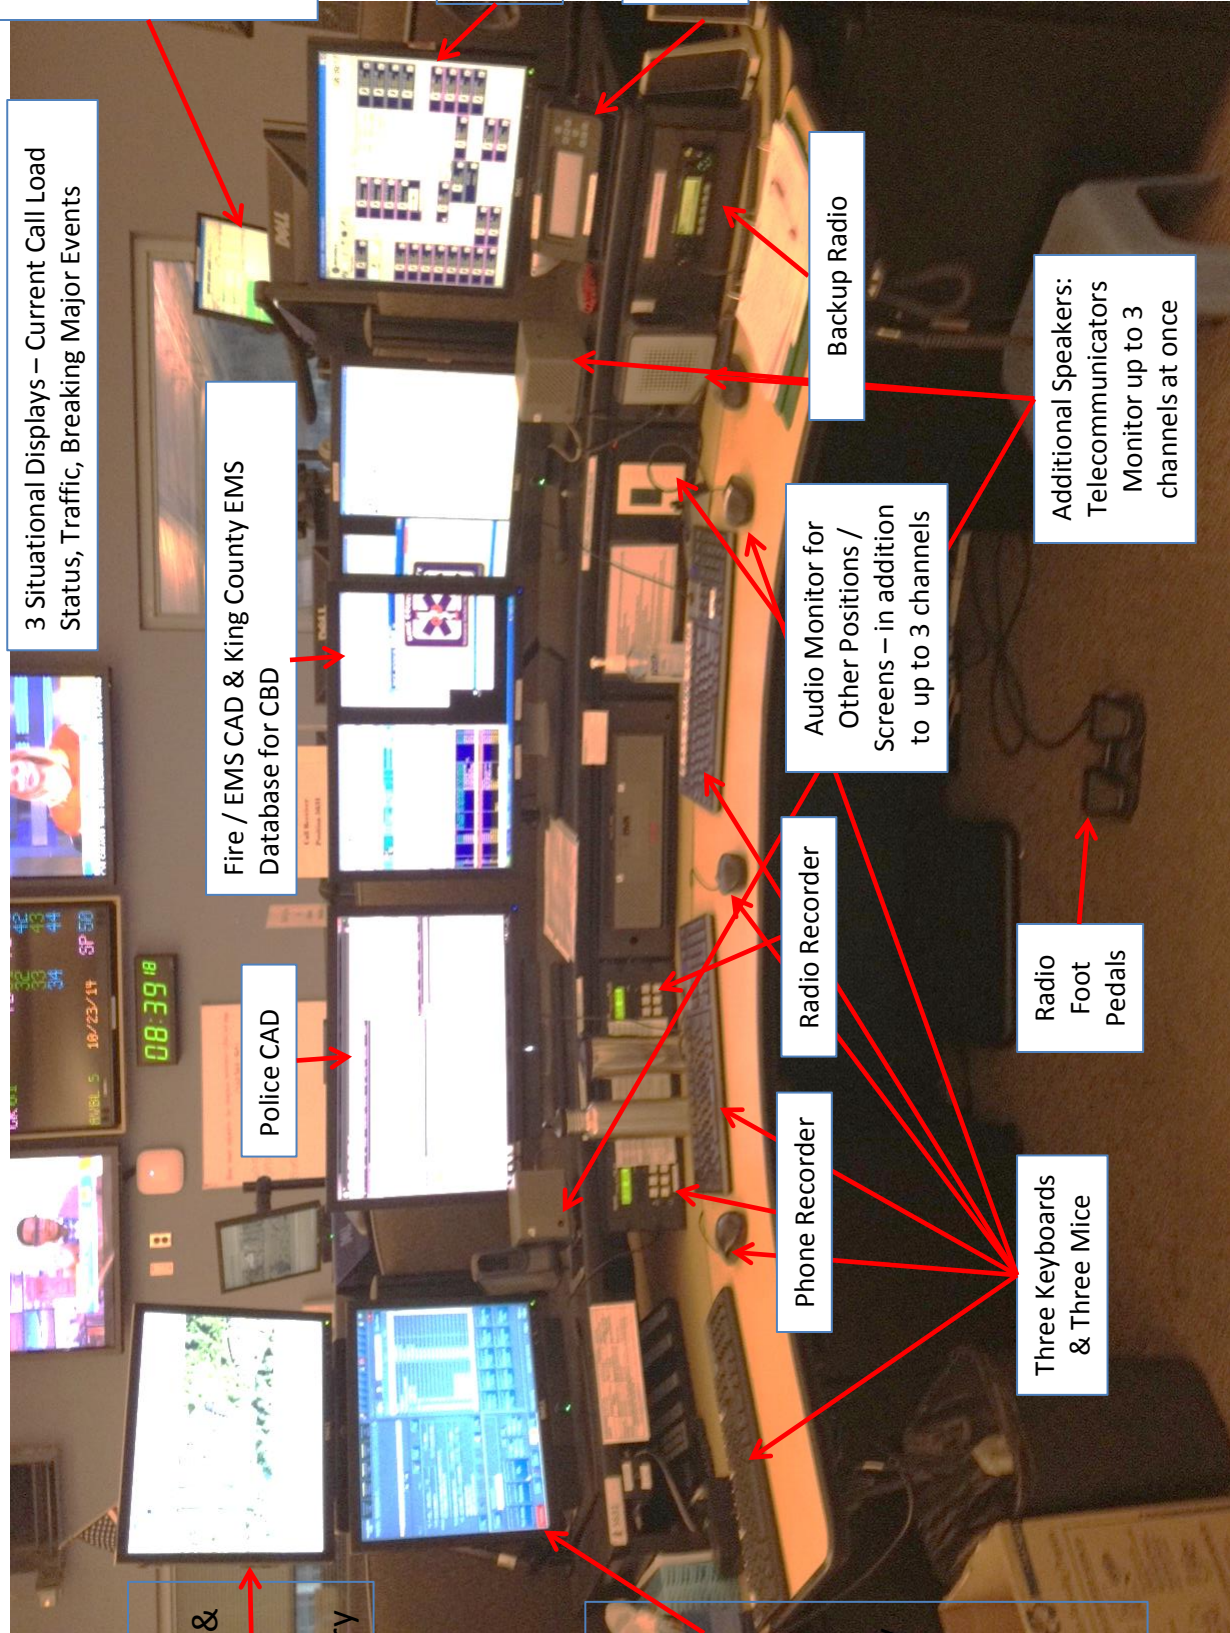

Fresh from the Headlines

- 911 Outage
 - NORCOM had 50% reduction in 911 calls
 - Affected Washington, Minnesota, North Carolina
 - Oregon also suffered outage from other cause
 - May 15: State-level Post Incident Review
 - State Utilities & Transportation Committee Invest.
- **Many questions remained unresolved**
 - CenturyLink is 911 provider
 - CenturyLink subcontracts with Intrado for
 - NG 911 infrastructure
 - Flaws in infrastructure
 - State to issue new RFP
 - May change County technology already purchased

System Overview 3/2014

ESInet Outage of 04/10/2014

What did happen?

- 911 call arrived at LNG that had Inglewood (IP-SR) as Primary
 - Call sent to Inglewood (IP-SR)
- Call arrived at Inglewood IP-SR
 - IP-SR determined PSAP and CAMA trunk to use (for this call)
 - Assigned 40,000,001 as the "unique key"
 - Tried to write "40,000,001 to DataBase"
 - Database responded with "40,000,001 is too big to write to me " error"
 - Error message (alarm) sent to NOC
 - Very low level alarm
 - **BUT**, more importantly, call processing was stopped (hung)
 - All subsequent calls were assigned keys > 40,000,001 and encountered same condition
- Eventually (seconds) the call leg between the LNG and the IP-SR timed out and caller was provided with either "busy", "ringback" or "fast busy" (Question pending to Intrado as to which was returned and on what basis)
- BECAUSE the IP-SR did not realize it was failing (or had failed), it kept sending messages (heartbeats) to the LNG that it was OK.
 - LNG kept sending calls to "Primary" (Inglewood)
 - And "around and around we go"
- Once problem was determined, LNGs were **manually** instructed to send traffic only to Miami

Current 911 Technology Multi-Tasking Complexity

Location
- 57 fire
stations
control
of
stoves,
garage
doors,
etc.

800
MHz
Radio

Other
Agency
Pager

3 Situational Displays – Current Call Load
Status, Traffic, Breaking Major Events