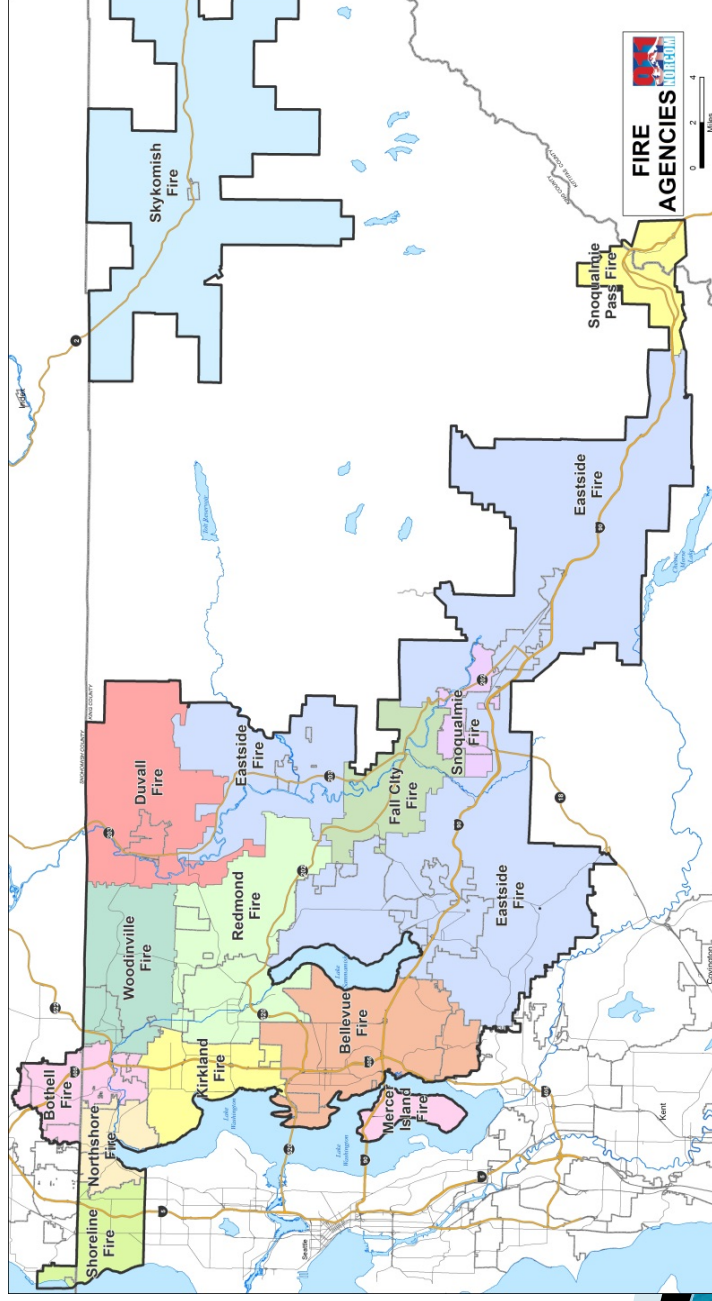

**Fire Department
Service Areas
King County 2012**

By D. Shankov
ART12.tcd1.mxd

NORCOM Facts

GIS Support Requirements

- Geographic datasets for 2 CAD systems.
- Over 600,000 address points.
- 4,000 total road miles
- 8,000 road miles maintained
- 25 Map layer datasets

Police Services

- Total address points: 92,884
- Total square miles: 62
- Total road miles: 1044

Fire Services

- Total address points: 273,686
- Total square miles: 620
- Total road miles: 3992

Fire & Police Calls Dispatched