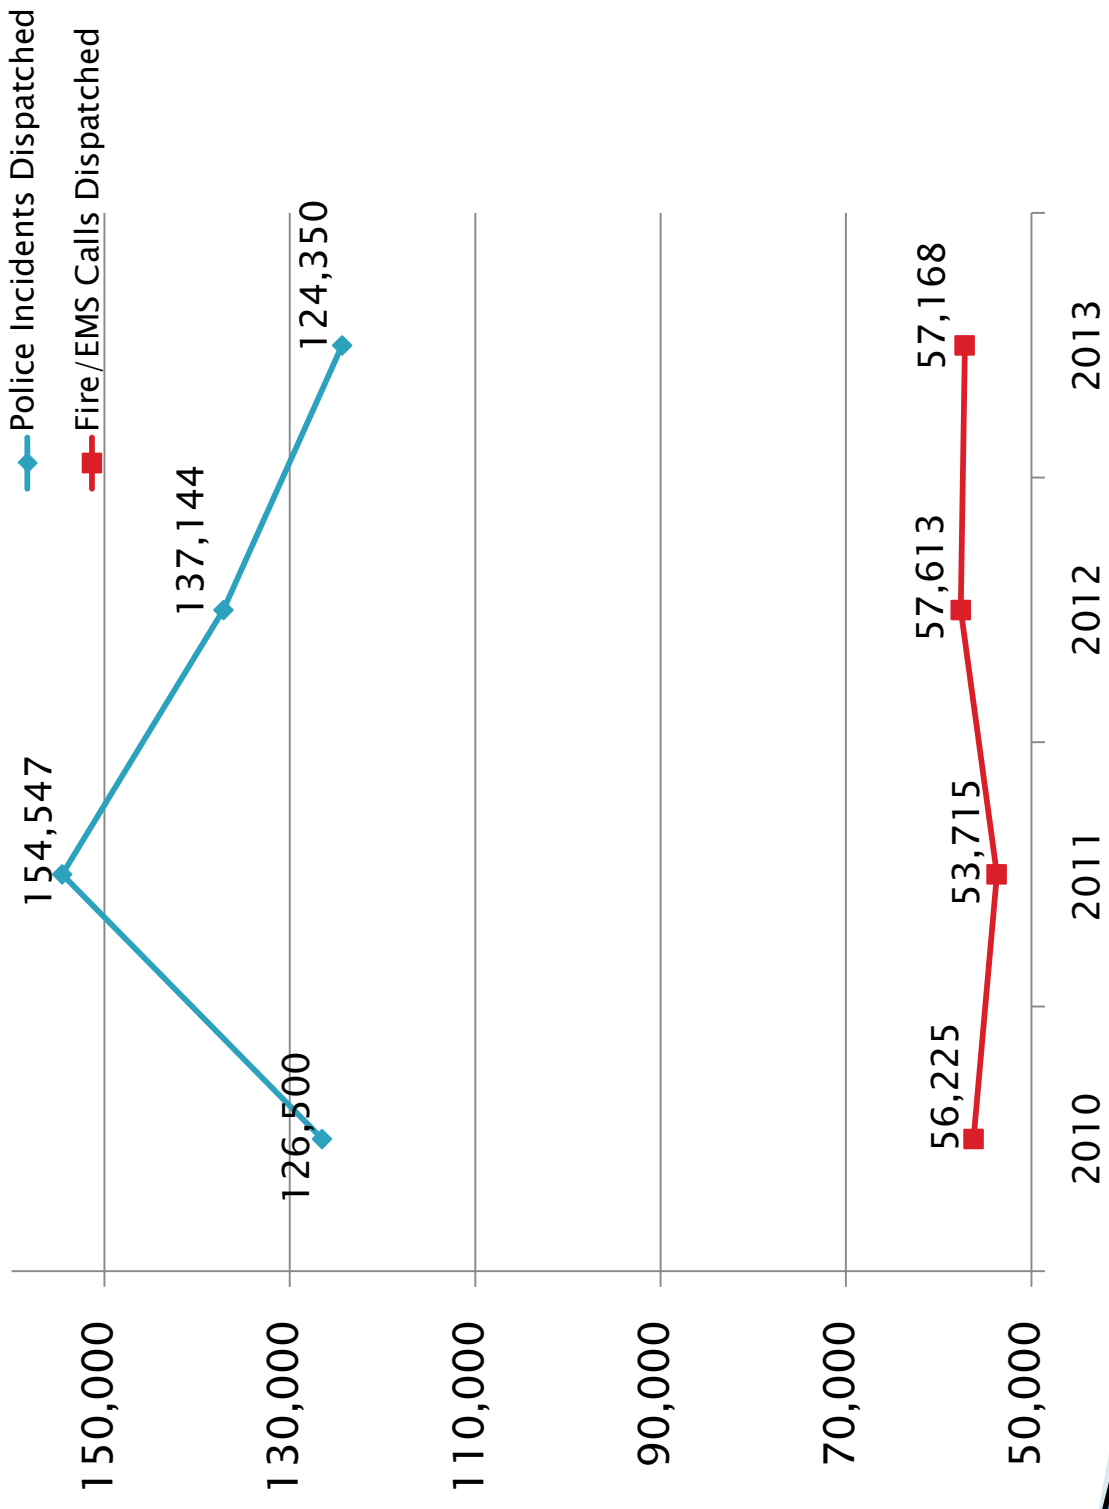

**Fire Department
Service Areas
King County 2012**

By D. Shankov
ART12.tcd1.mxd

NORCOM Facts

GIS Support Requirements

- Geographic datasets for 2 CAD systems.
- Over 600,000 address points.
- 4,000 total road miles
- 8,000 road miles maintained
- 25 Map layer datasets

Police Services

- Total address points: 92,884
- Total square miles: 62
- Total road miles: 1044

Fire Services

- Total address points: 273,686
- Total square miles: 620
- Total road miles: 3992

Fire & Police Calls Dispatched