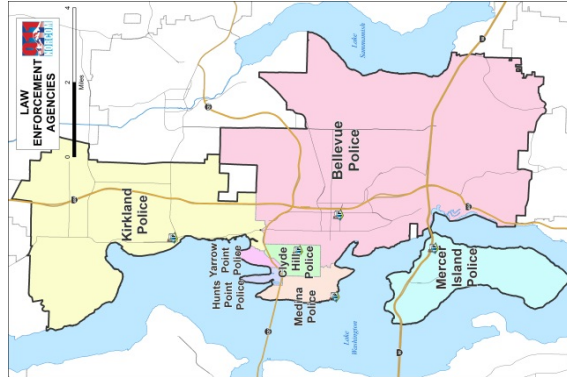

**Fire Department
Service Areas
King County 2012**

By D. Shankov
ART12.tcd1.mxd

NORCOM Facts

GIS Support Requirements

- Geographic datasets for 2 CAD systems.
- Over 600,000 address points.
- 4,000 total road miles
- 8,000 road miles maintained
- 25 Map layer datasets

Police Services

- Total address points: 92,884
- Total square miles: 62
- Total road miles: 1044

Fire Services

- Total address points: 273,686
- Total square miles: 620
- Total road miles: 3992

Fire & Police Calls Dispatched