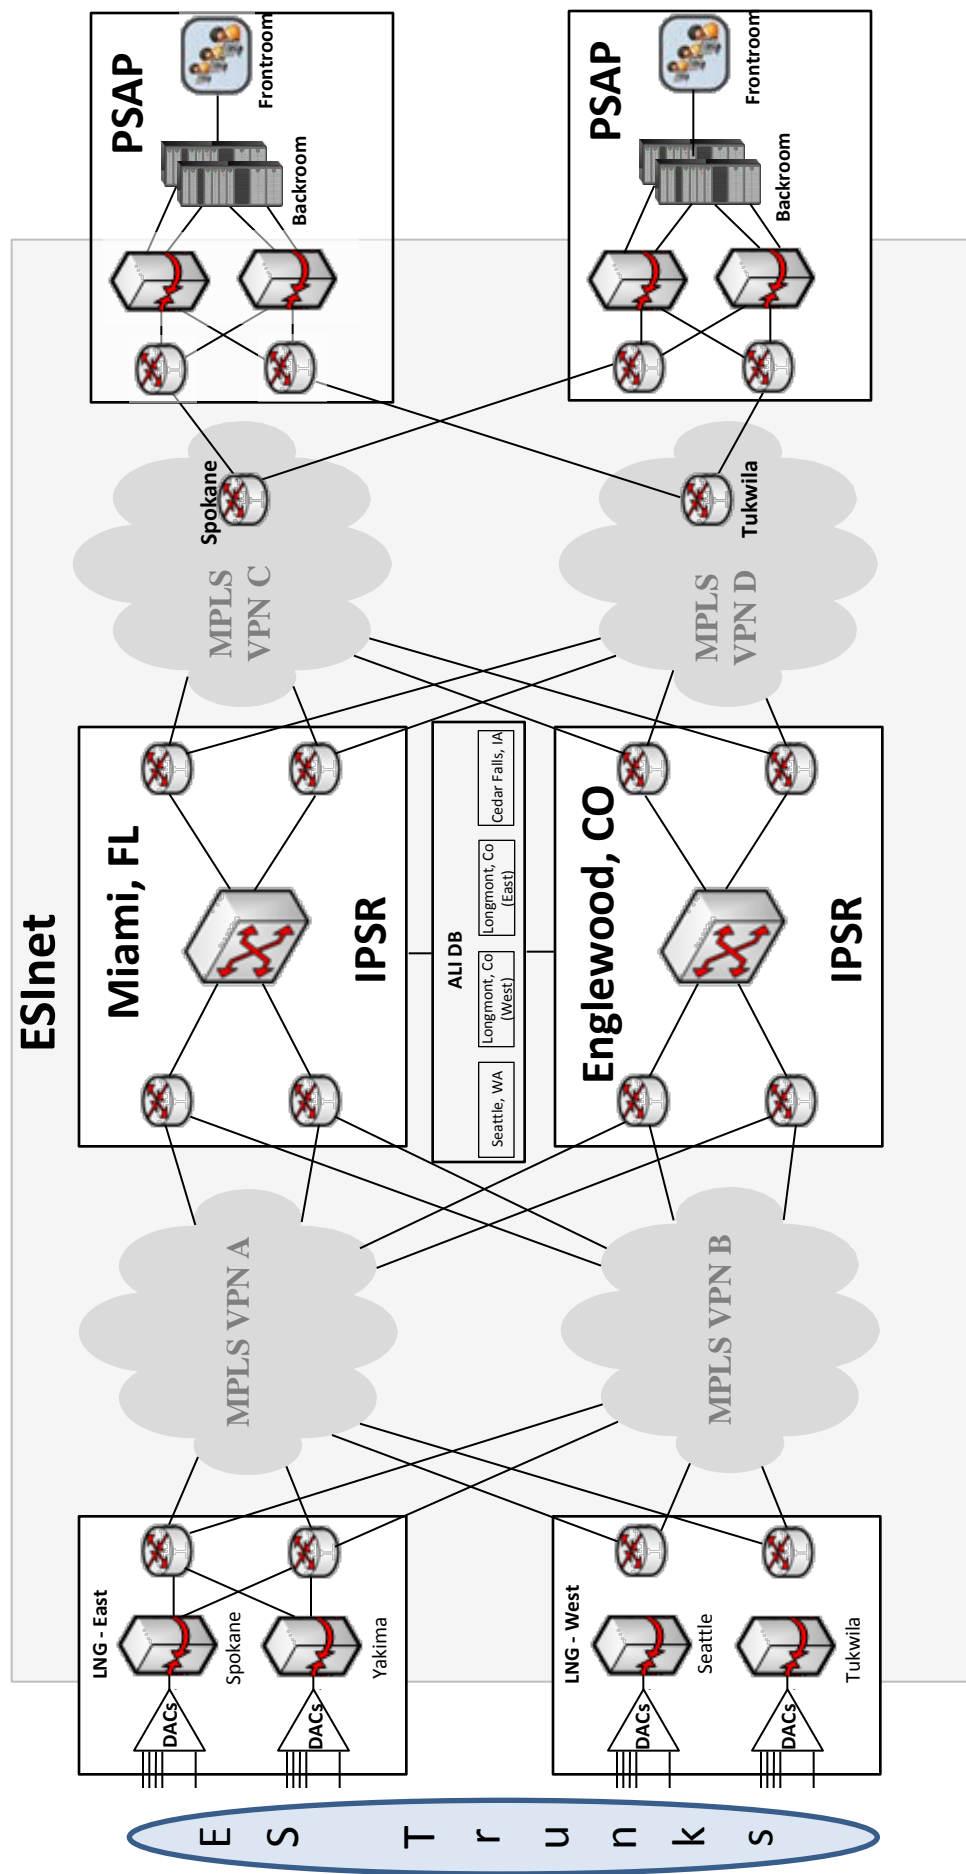

Fresh from the Headlines

- 911 Outage
 - NORCOM had 50% reduction in 911 calls
 - Affected Washington, Minnesota, North Carolina
 - Oregon also suffered outage from other cause
 - May 15: State-level Post Incident Review
 - State Utilities & Transportation Committee Invest.
- **Many questions remained unresolved**
 - CenturyLink is 911 provider
 - CenturyLink subcontracts with Intrado for
 - NG 911 infrastructure
 - Flaws in infrastructure
 - State to issue new RFP
 - May change County technology already purchased