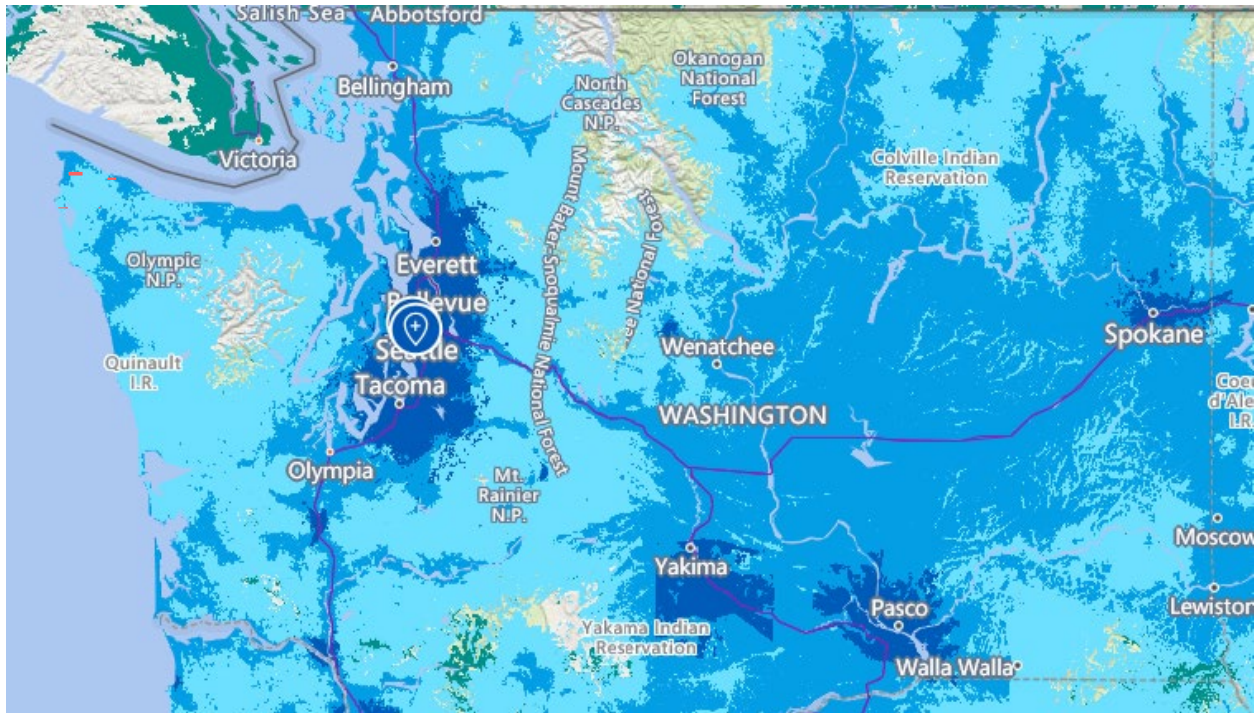

EXHIBIT A-1

DESIGNATED SERVICE AREA

TAG Mobile is proposing to offer Lifeline supported service throughout the State of Washington, as illustrated in the following coverage map for TAG Mobile's underlying carrier, AT&T:

See Exhibit A-2 for the list of exchanges in Washington State for TAG Mobile is applying for ETC designation.