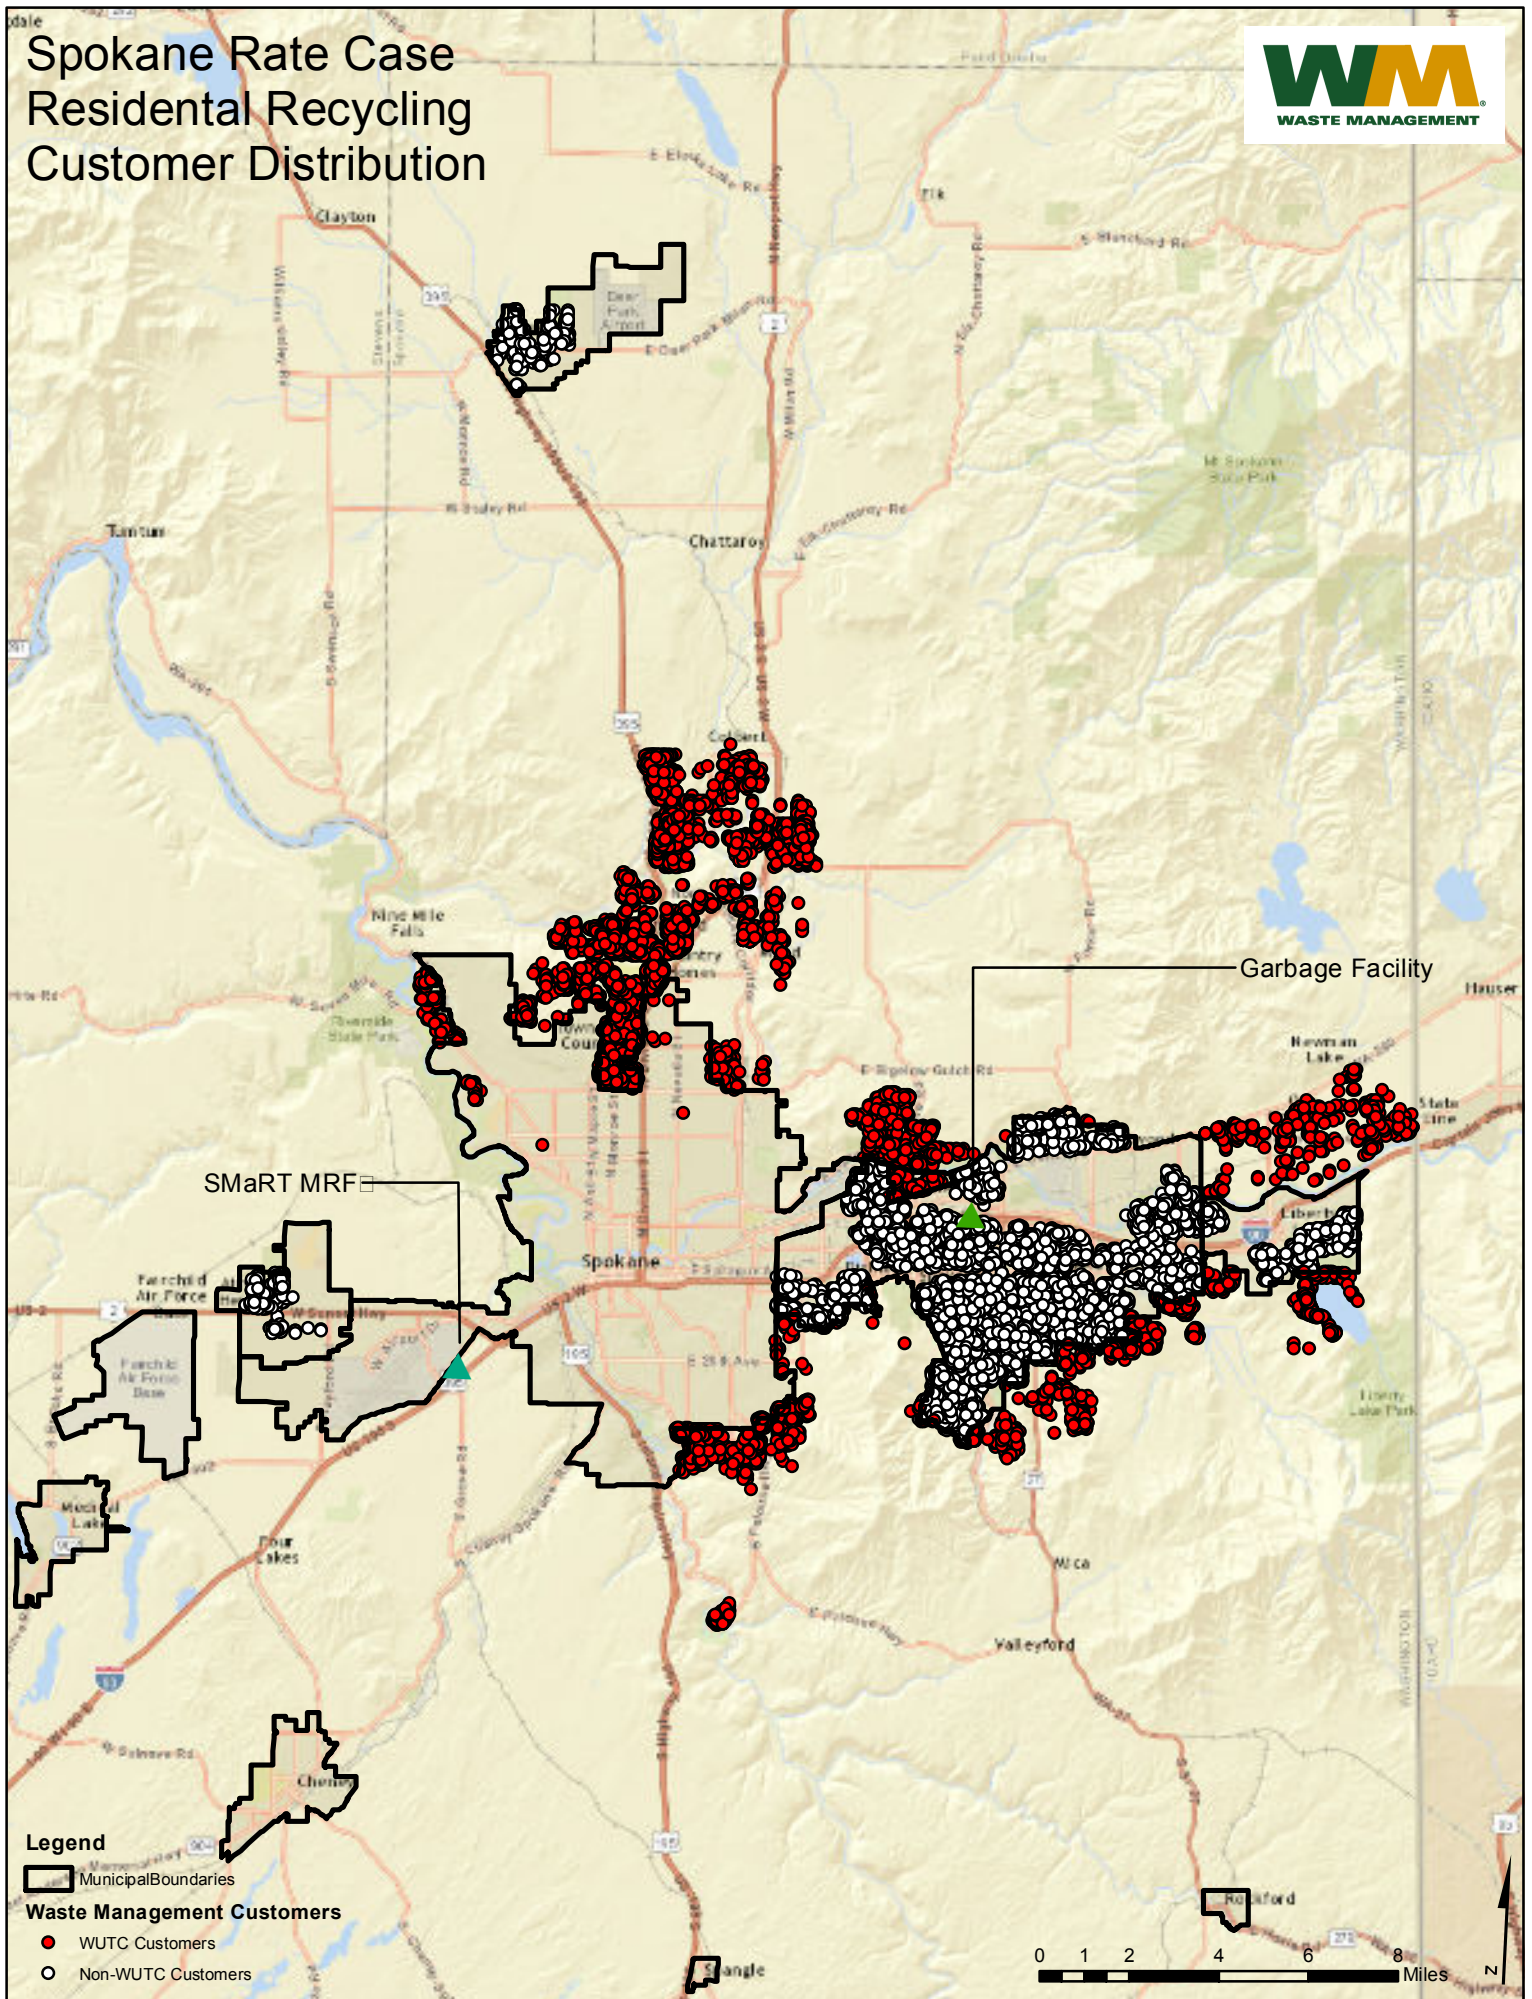

Spokane Rate Case Residential Recycling Customer Distribution

Legend

Municipal Boundaries

Waste Management Customers

WUTC Customers

Non-WUTC Customers

0 1 2 4 6 8 Miles