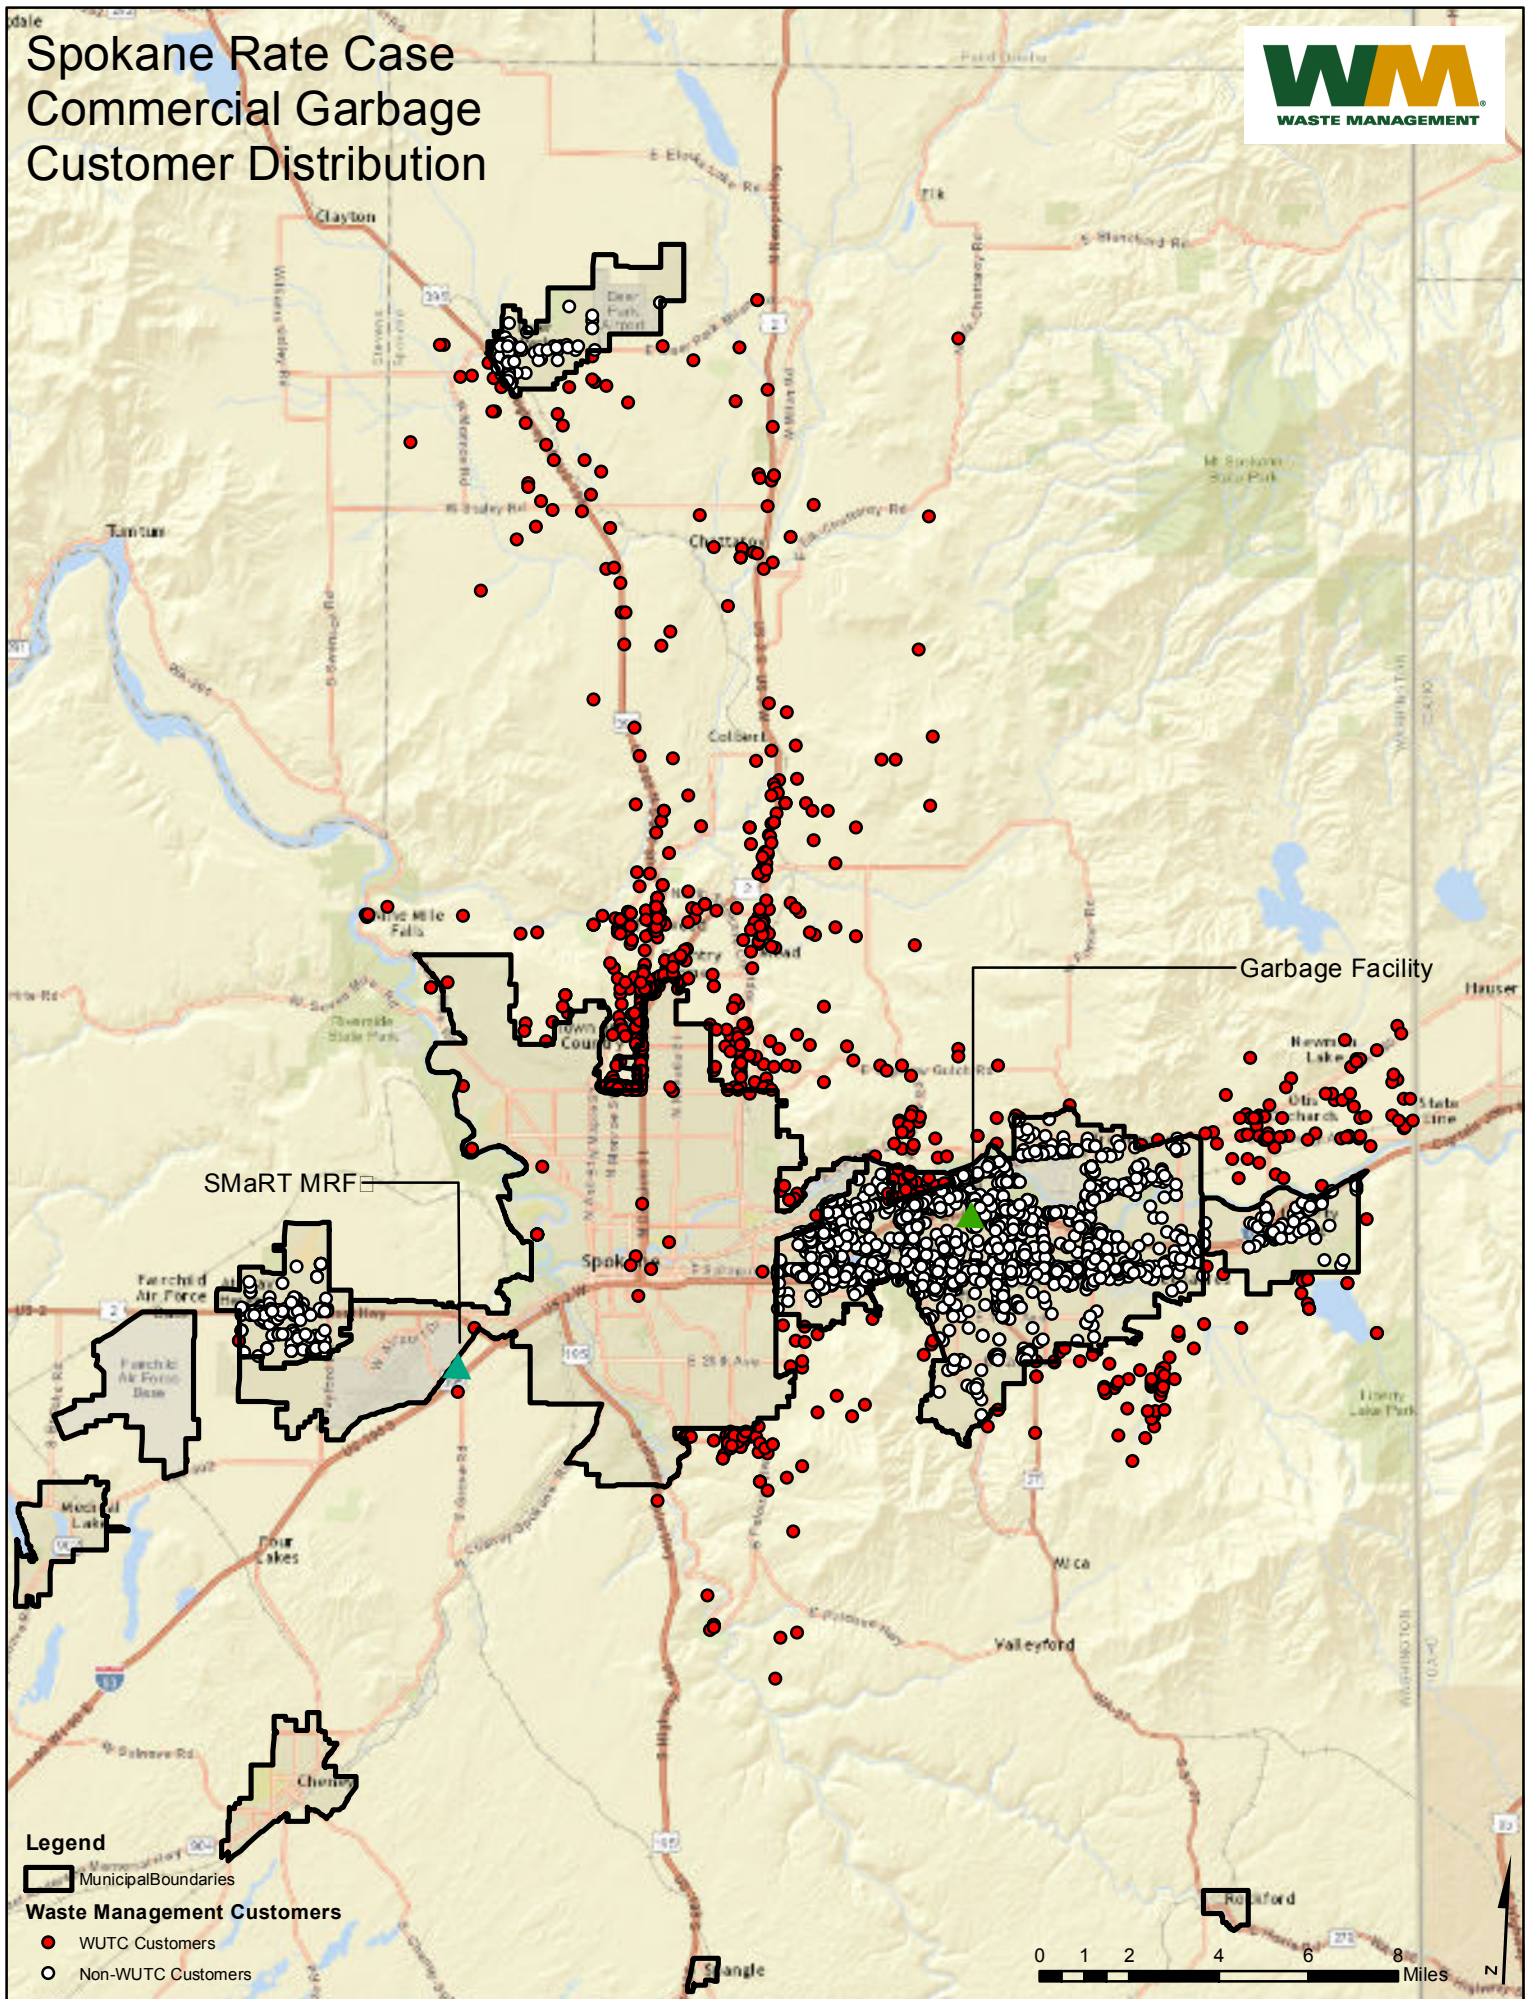

# Spokane Rate Case Commercial Garbage Customer Distribution

- Legend**
- Municipal Boundaries
  - Waste Management Customers**
  - WUTC Customers
  - Non-WUTC Customers