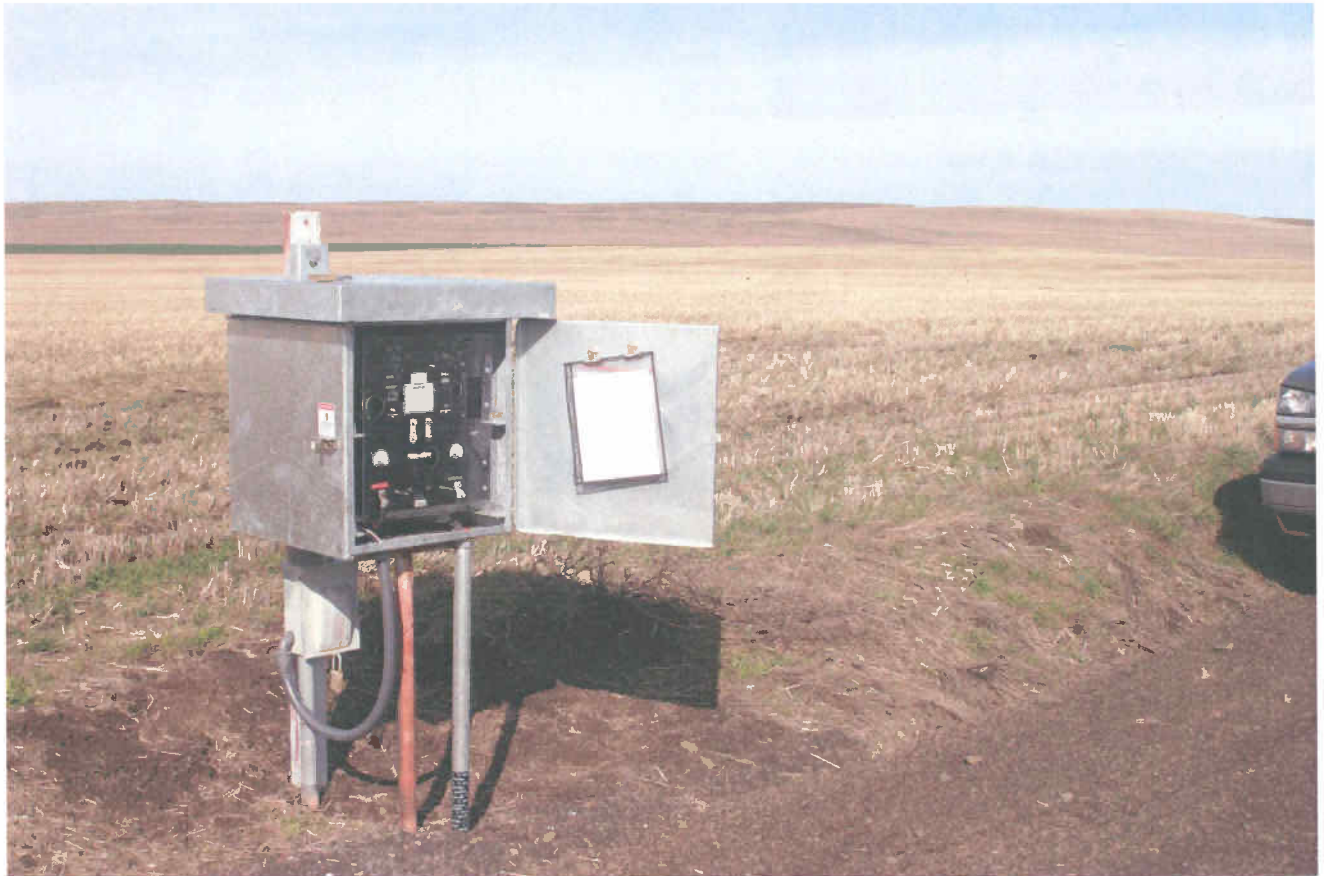

Exhibit - A

TransCanada Pipeline, Wallula District
MP 220.9
Welch Road Rectifier
Universal Rectifier Inc.
Model: ASAI
Serial #: 103058
Photo taken by: Al Jones 3/16/2011

Photo 1 of 2

Exhibit - A

TransCanada Pipeline, Wallula District
MP 224.2
Clyde Rectifier
Babcock Road
Universal Rectifier Inc.
Model: ASAI
Serial #: 103057
Photo taken by: Al Jones 3/16/2011