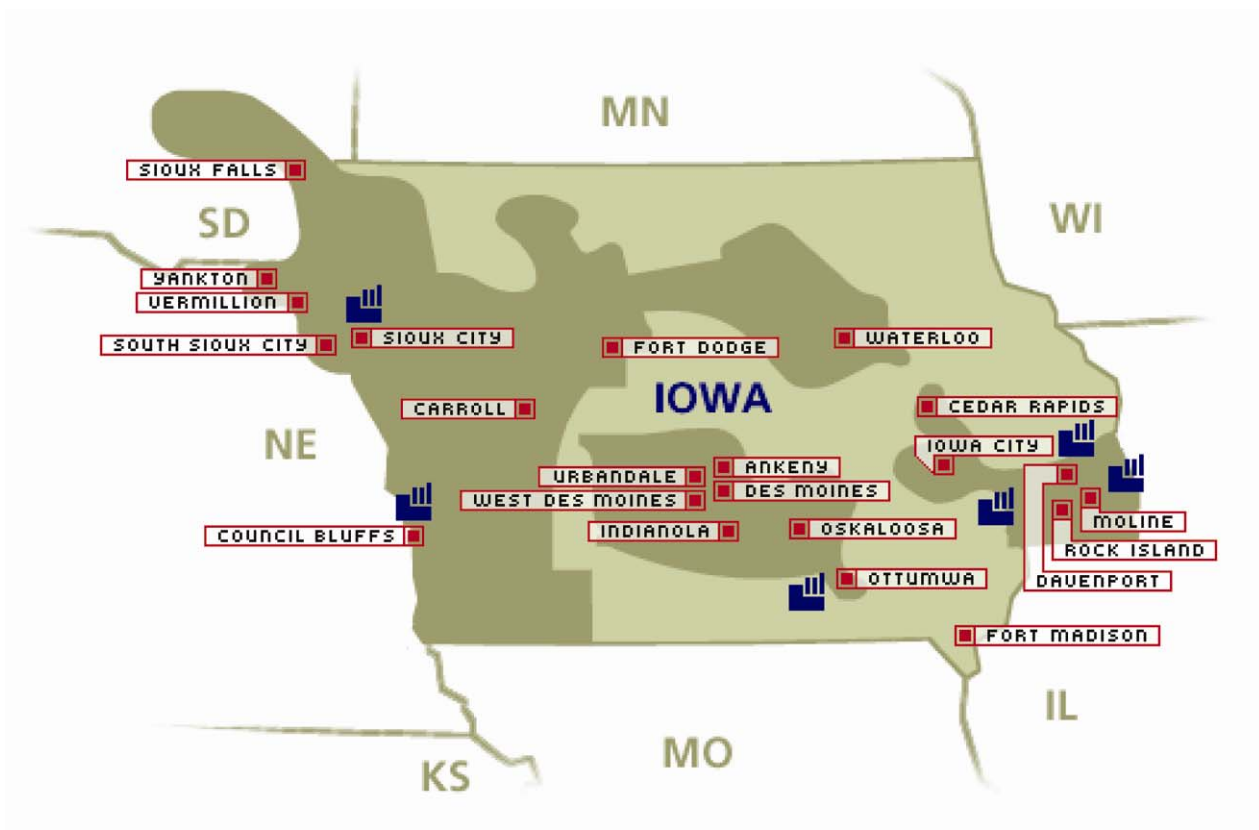

## MEC Service Areas and Base Load Generating Facilities

Base load generating facilities are currently located at or near

- Sioux City, IA
- Council Bluffs, IA
- Ottumwa, IA
- Bettendorf, IA (immediately north of Davenport, IA)
- Muscatine, IA
- Cordova, IL