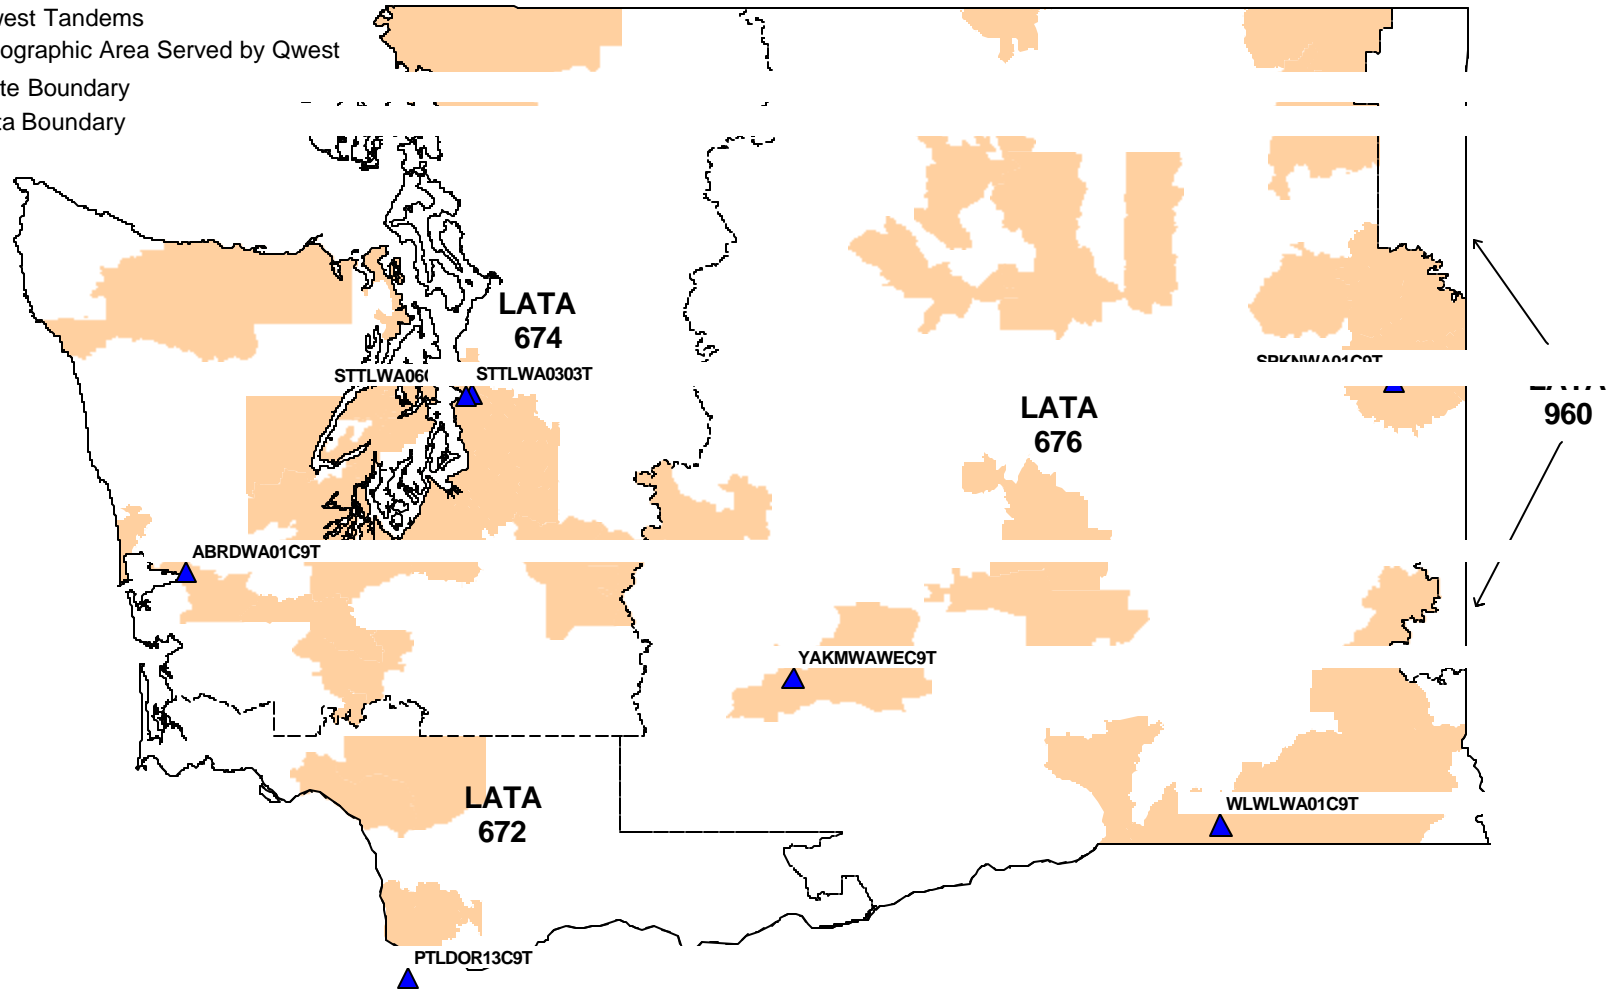

# Qwest Tandems Serving Washington

Exhibit B

- ▲ Qwest Tandems
- Geographic Area Served by Qwest
- State Boundary
- - - Lata Boundary

LATA 672 served by PTLDOR13C9T tandem

Prepared with MapInfo v.7.0  
Data Source: LERG August 2003

# AT&T Switches Serving Washington

-  AT&T Switches
-  Geographic Area Served by AT&T
-  State Boundary
-  Lata Boundary

LATA 672 served by PTLDOR62DS0 and PTLDOR62DS1 switches

Prepared with MapInfo v.7.0

# TCG Switches Serving Washington

-  TCG Switches
-  Geographic Area Served by TCG
-  State Boundary
-  Lata Boundary

LATA 672 served by PTLDOR62DS2, TGRDORAODS0 and SALMORAEDS0 switches

Prepared with MapInfo v.7.0  
Data Source: LERG August 2003

# All Maps Snapshot