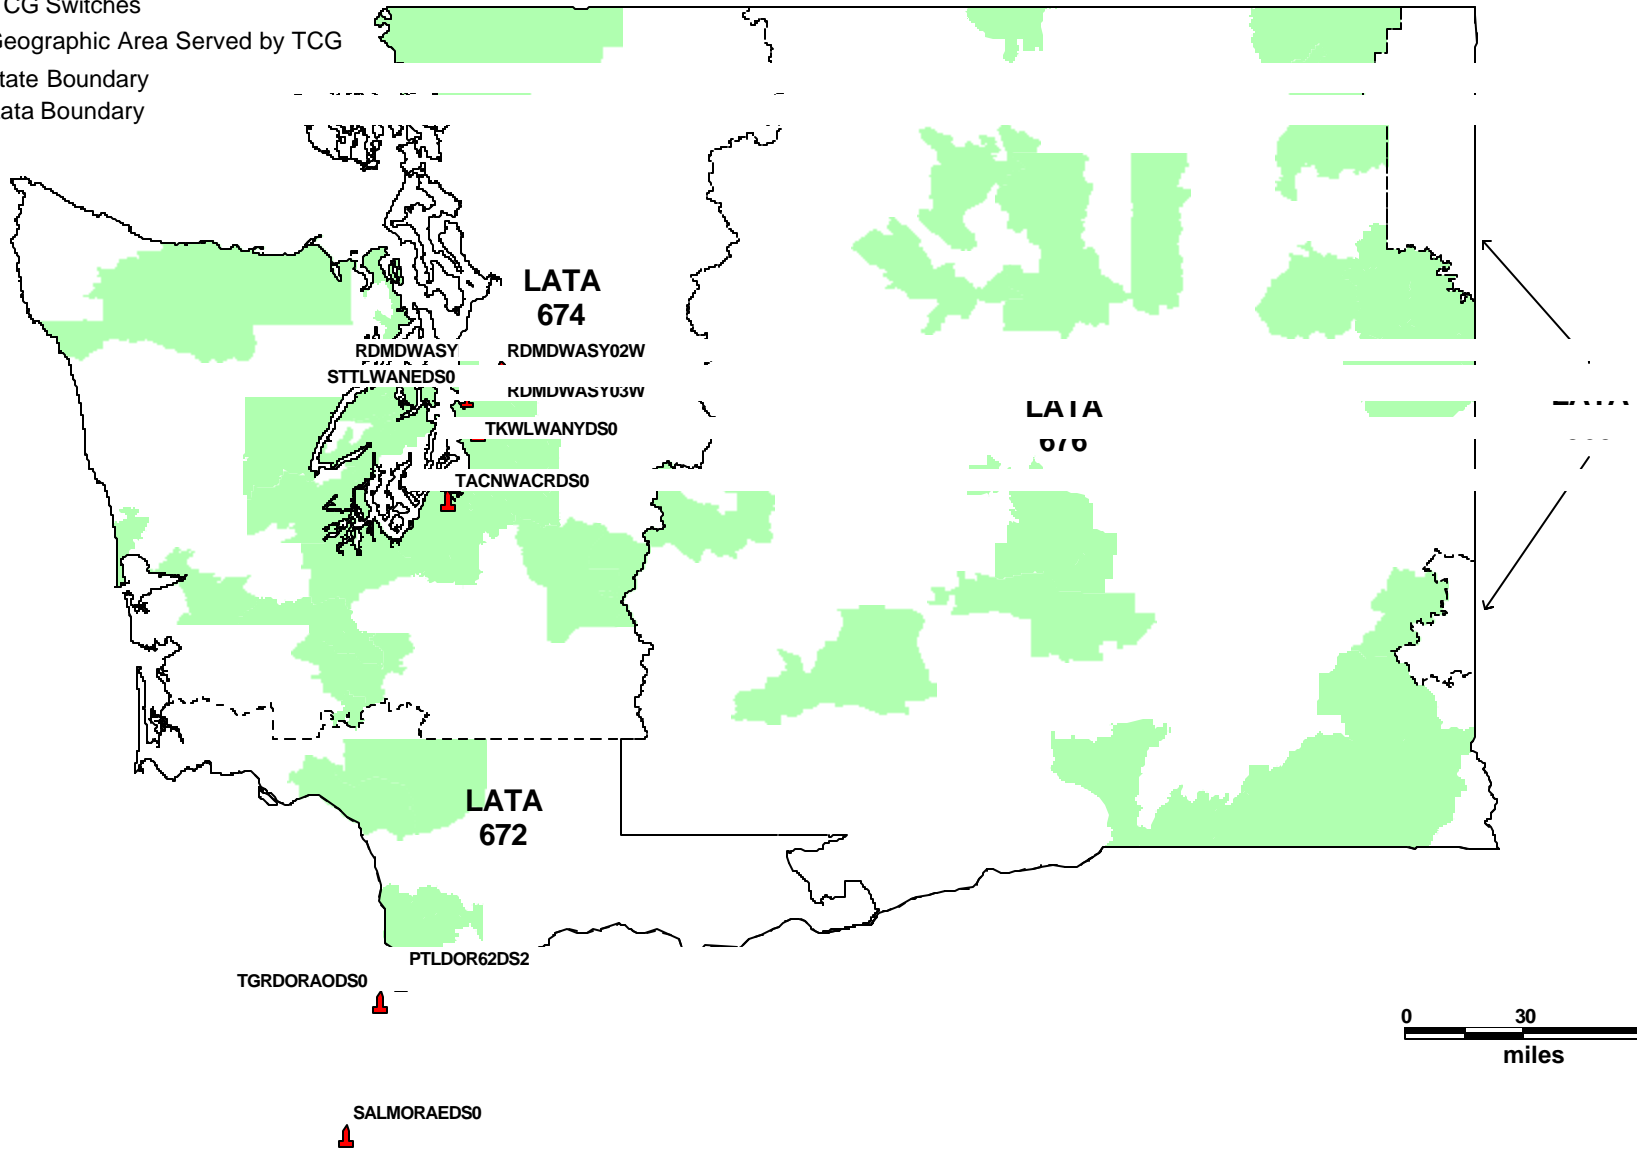

# Qwest Tandems Serving Washington

Exhibit B

- ▲ Qwest Tandems
- Geographic Area Served by Qwest
- State Boundary
- - - Lata Boundary

LATA 672 served by PTLDOR13C9T tandem

Prepared with MapInfo v.7.0  
Data Source: LERG August 2003

# AT&T Switches Serving Washington

-  AT&T Switches
-  Geographic Area Served by AT&T
-  State Boundary
-  Lata Boundary

LATA 672 served by PTLDOR62DS0 and PTLDOR62DS1 switches

Prepared with MapInfo v.7.0

# TCG Switches Serving Washington

-  TCG Switches
-  Geographic Area Served by TCG
-  State Boundary
-  Lata Boundary

LATA 672 served by PTLDOR62DS2, TGRDORAODS0 and SALMORAEDS0 switches

Prepared with MapInfo v.7.0  
Data Source: LERG August 2003

# All Maps Snapshot