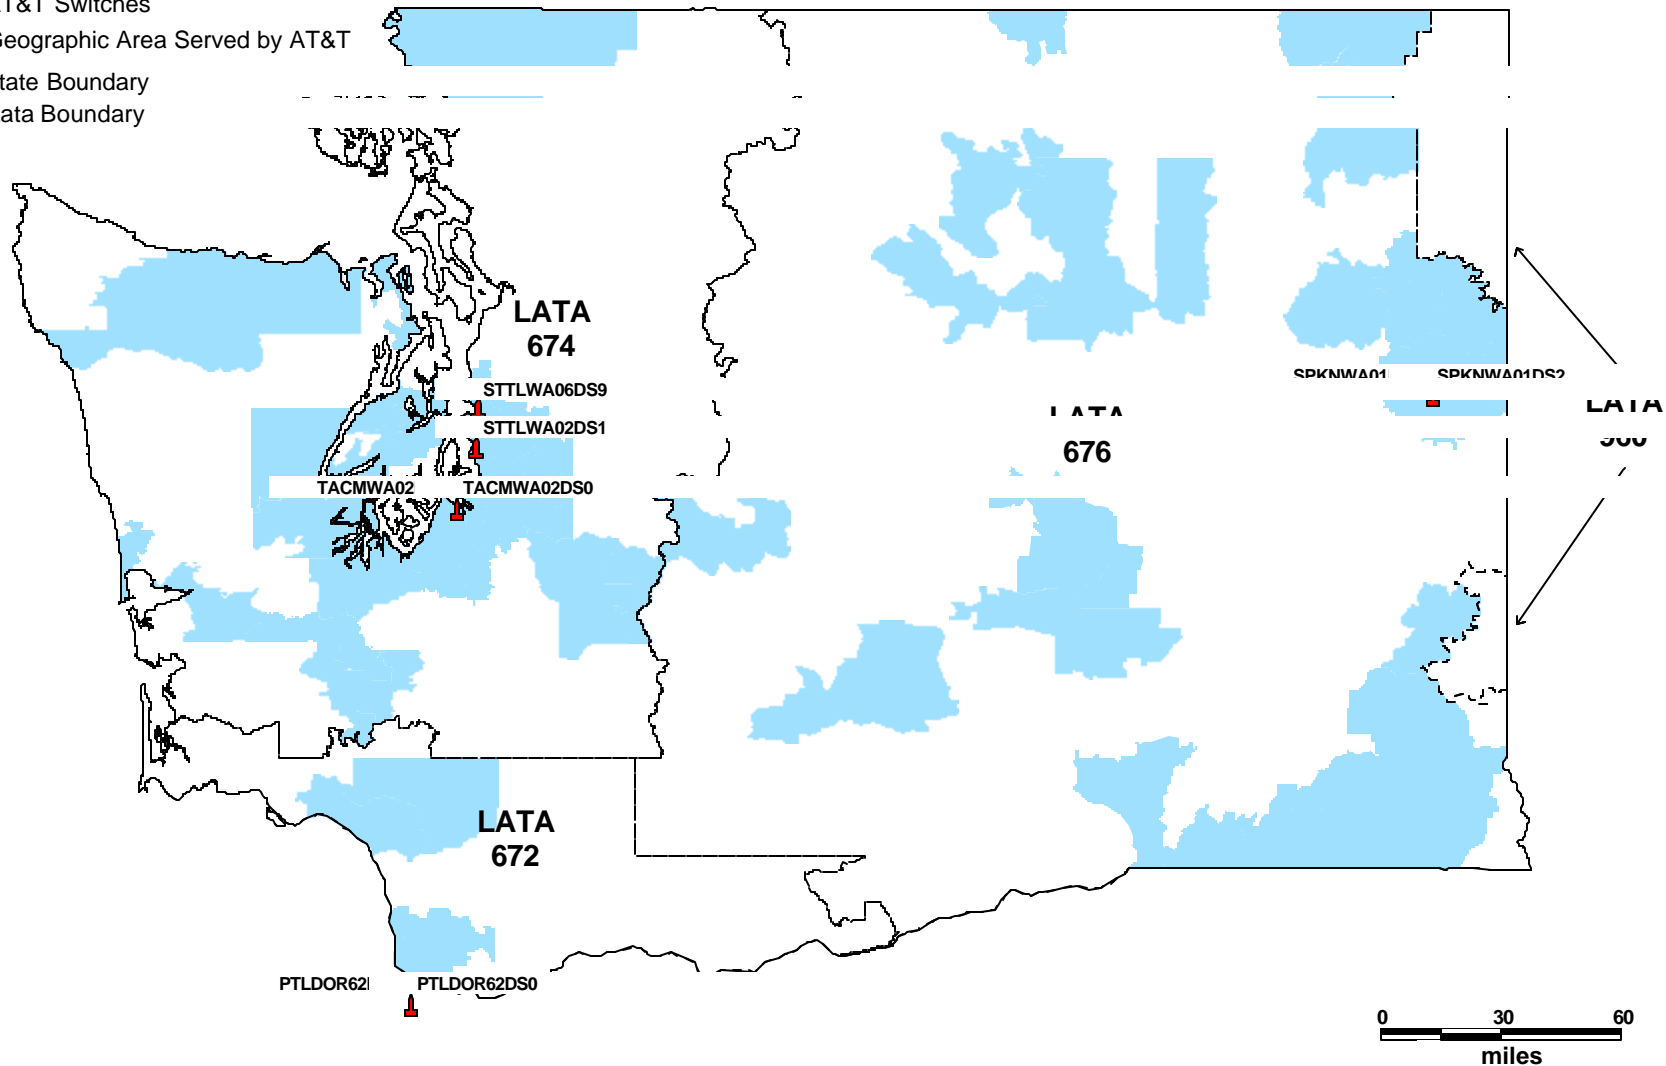

# Qwest Tandems Serving Washington

Exhibit B

- ▲ Qwest Tandems
- Geographic Area Served by Qwest
- State Boundary
- - - Lata Boundary

LATA 672 served by PTLDOR13C9T tandem

Prepared with MapInfo v.7.0  
Data Source: LERG August 2003

# AT&T Switches Serving Washington

-  AT&T Switches
-  Geographic Area Served by AT&T
-  State Boundary
-  Lata Boundary

LATA 672 served by PTLDOR62DS0 and PTLDOR62DS1 switches

Prepared with MapInfo v.7.0

# TCG Switches Serving Washington

-  TCG Switches
-  Geographic Area Served by TCG
-  State Boundary
-  Lata Boundary

LATA 672 served by PTLDOR62DS2, TGRDORAODS0 and SALMORAEDS0 switches

Prepared with MapInfo v.7.0  
Data Source: LERG August 2003

# All Maps Snapshot