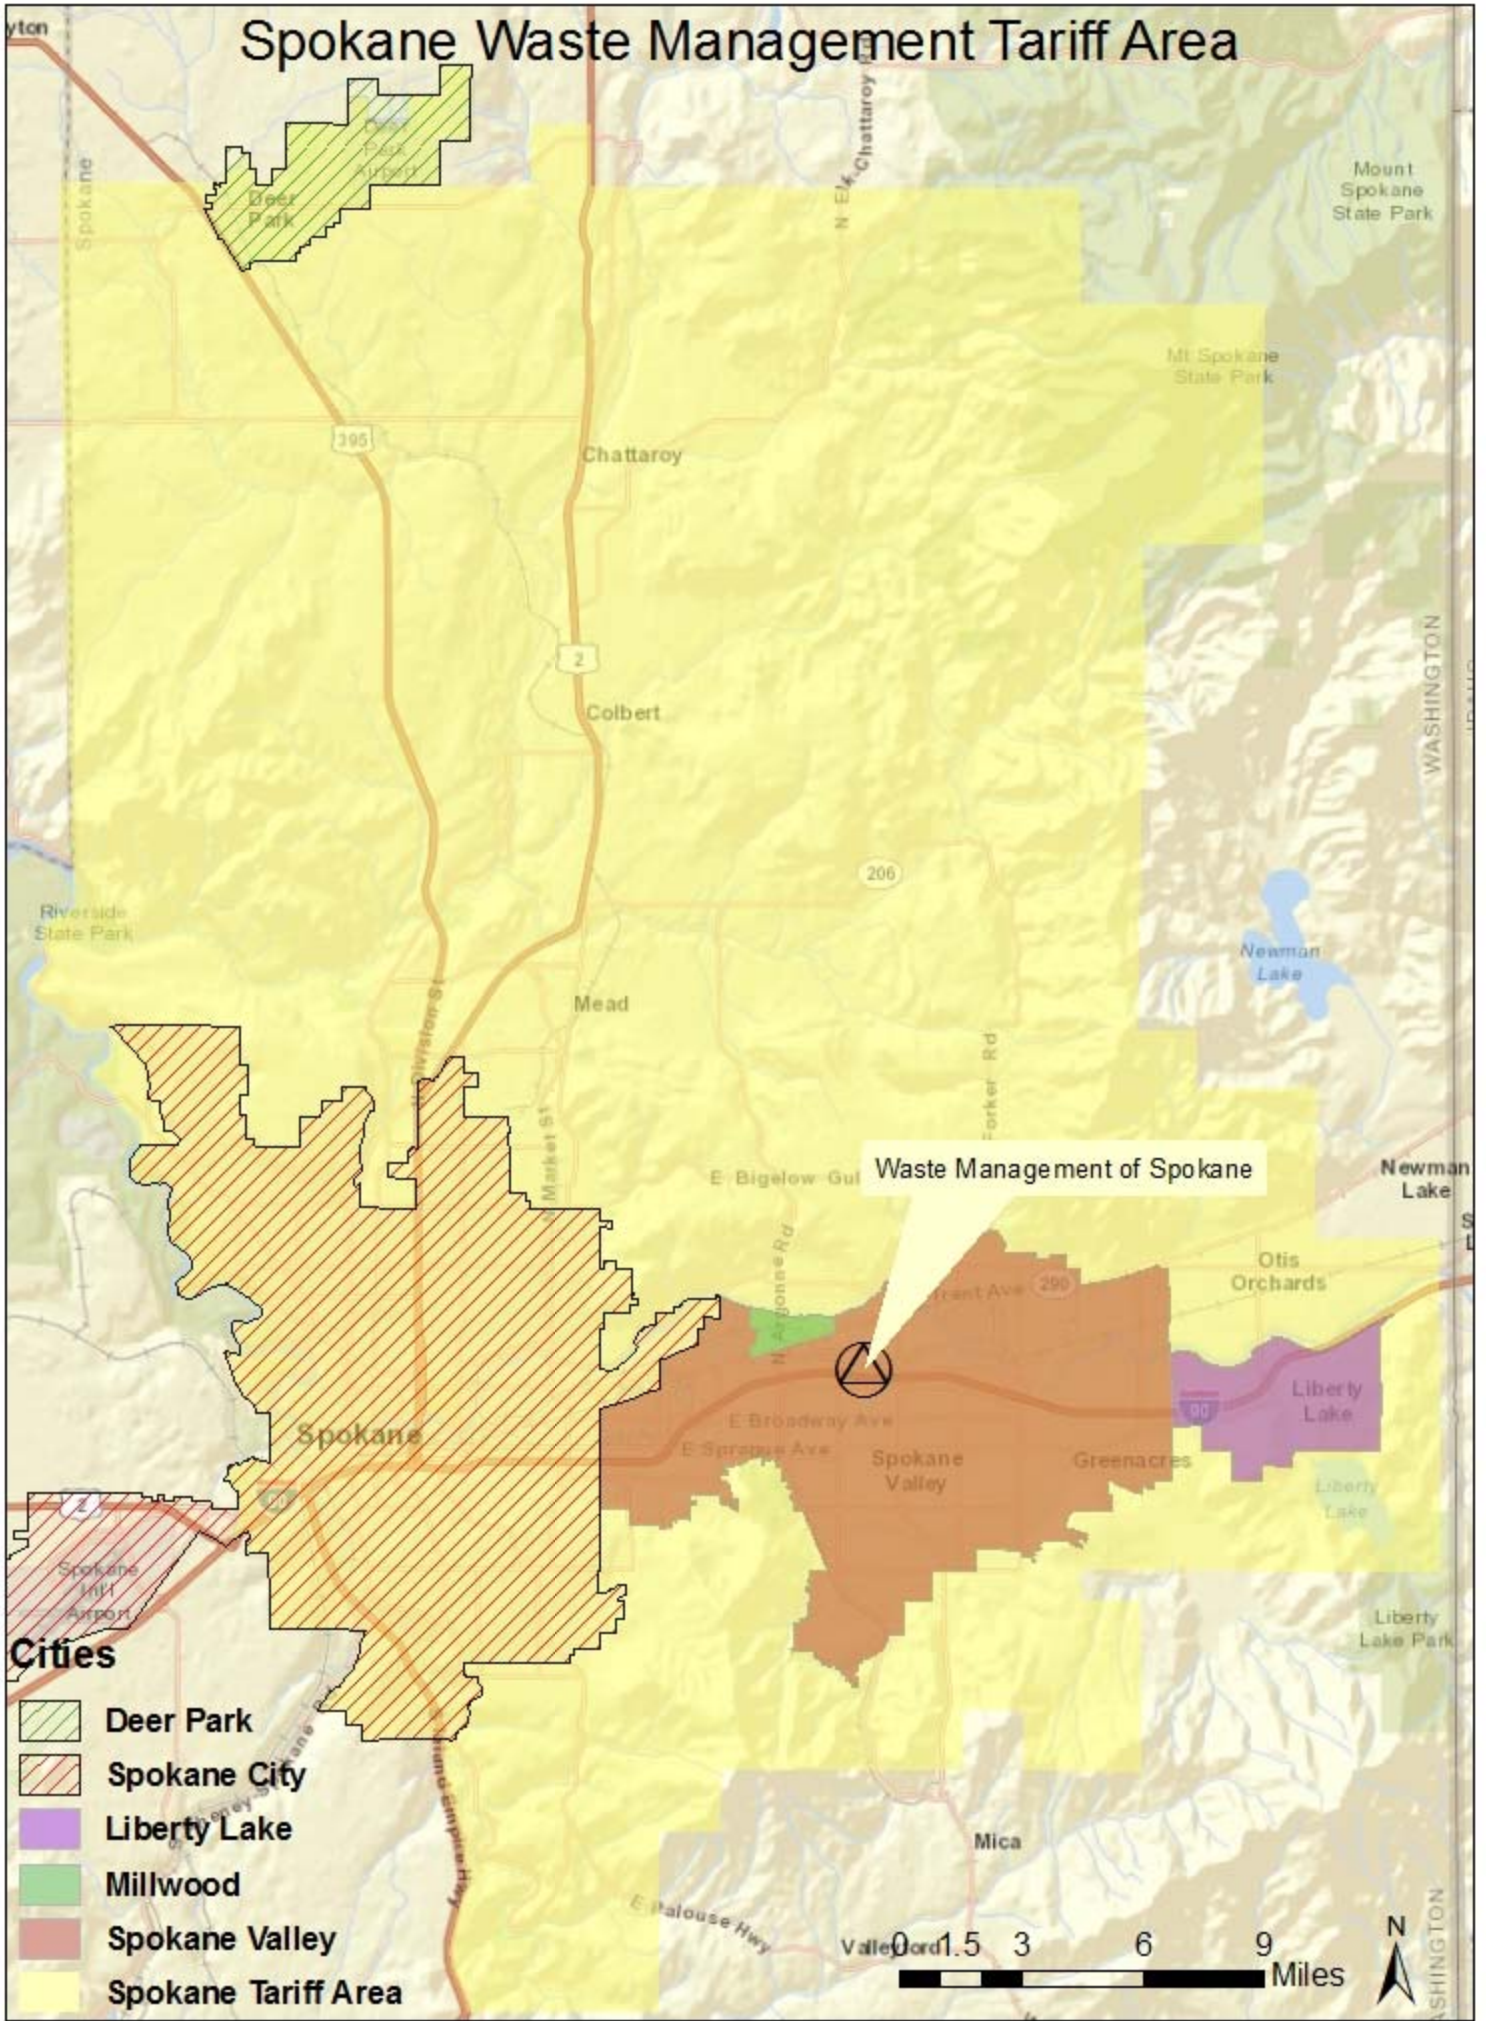

Spokane Waste Management Tariff Area

Cities

-  Deer Park
-  Spokane City
-  Liberty Lake
-  Millwood
-  Spokane Valley
-  Spokane Tariff Area

Scale: 0, 1.5, 3, 6, 9 Miles

WASHINGTON