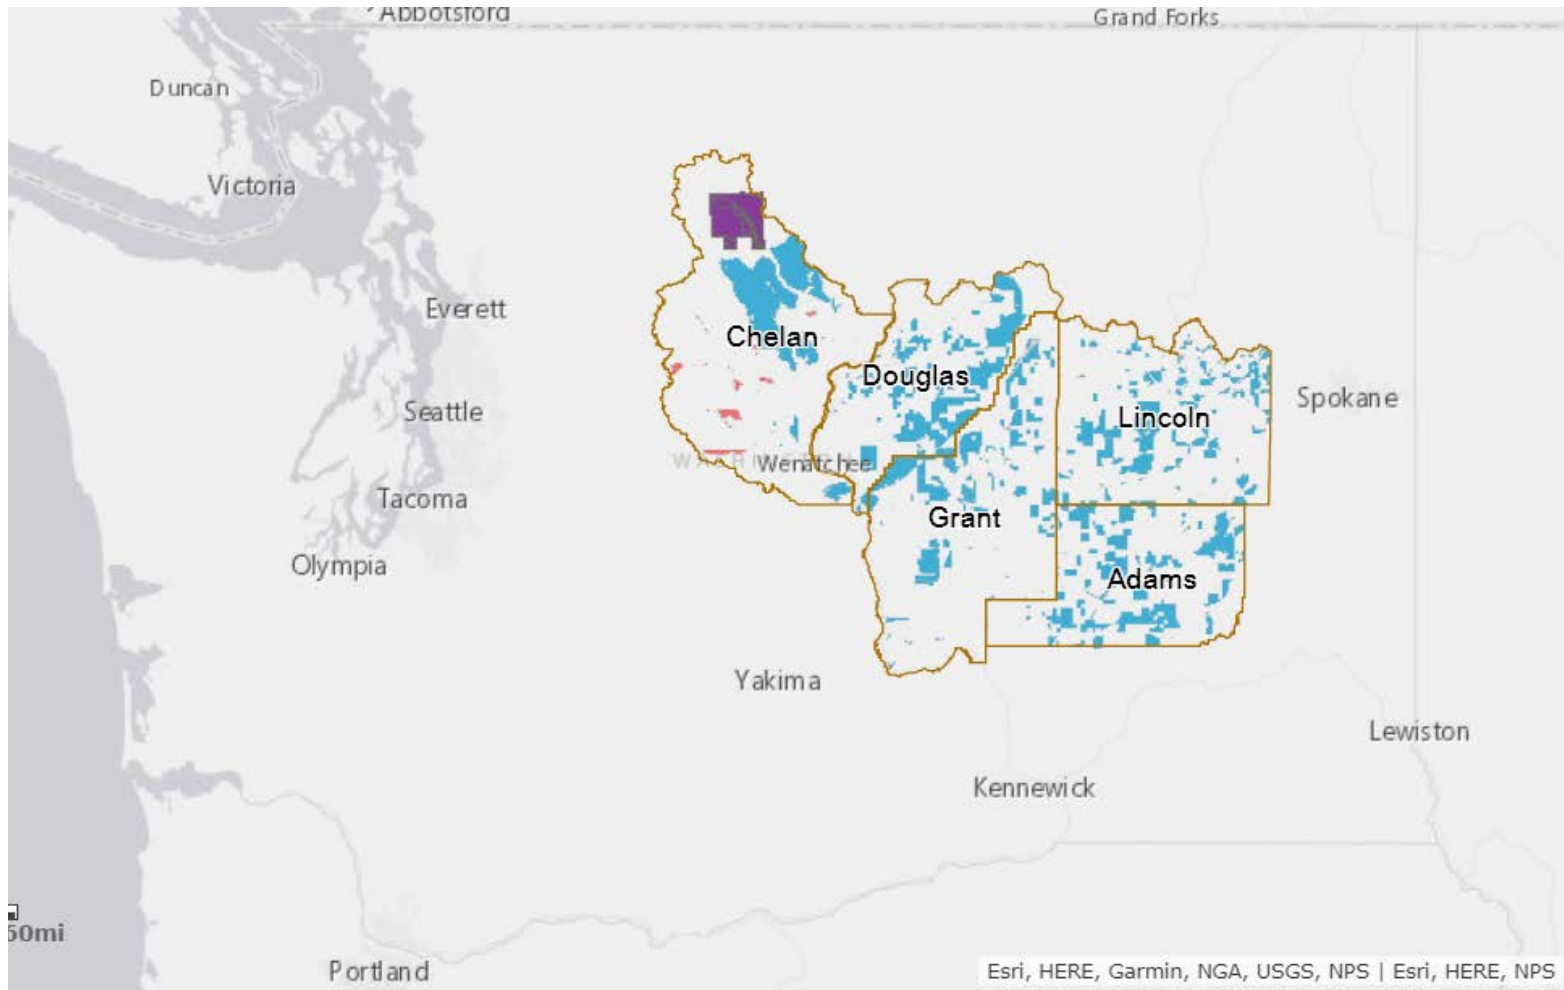

“Map of Computer 5, Inc. d/b/a LocalTel’s Proposed Service Area”

Light Blue – LocalTel’s census blocks with required broadband deployment obligations. Pink – Viasat census blocks. Deep Purple – WeavTel’s Stehekin exchange area (excluded from LocalTel’s Chelan county proposed service area).