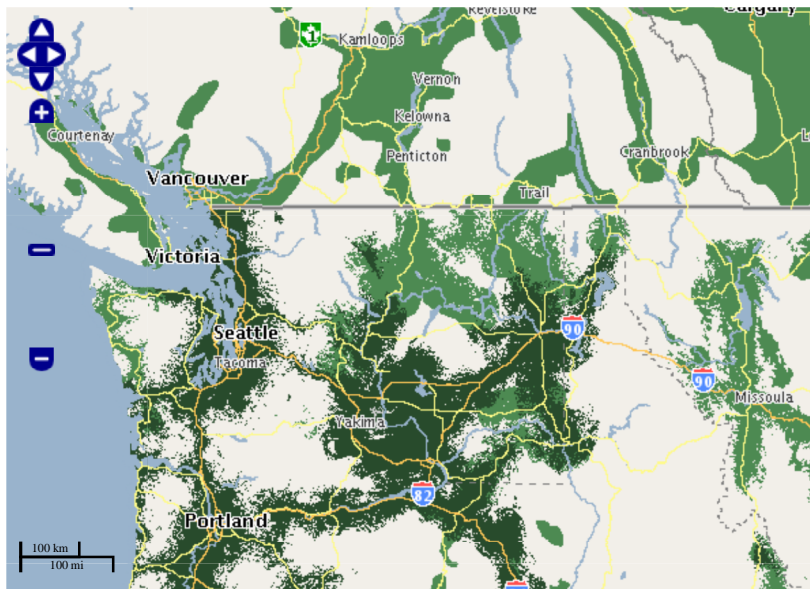

We've got you covered where you live, work, and play.

[Prepaid and FlexPay coverage map](#) ▶
[Learn more about T-Mobile's expanded coverage](#) ▶

3G/4G smartphone signal strength* ?

See your smartphone coverage on T-Mobile's network.

*The definitions and user experience may differ for dedicated Mobile Internet devices such as Mobile HotSpots, Tablets, and Laptop Sticks. For more details, see a Retail Associate at the nearest [T-Mobile Retail Store](#).

MAP INFORMATION: Capable device required for network connection and 3G and 4G speeds. Roaming and on-network data allotments may differ. Maps approximate anticipated coverage outdoors, based on a variety of factors, and do not guarantee service availability. [Learn more](#)