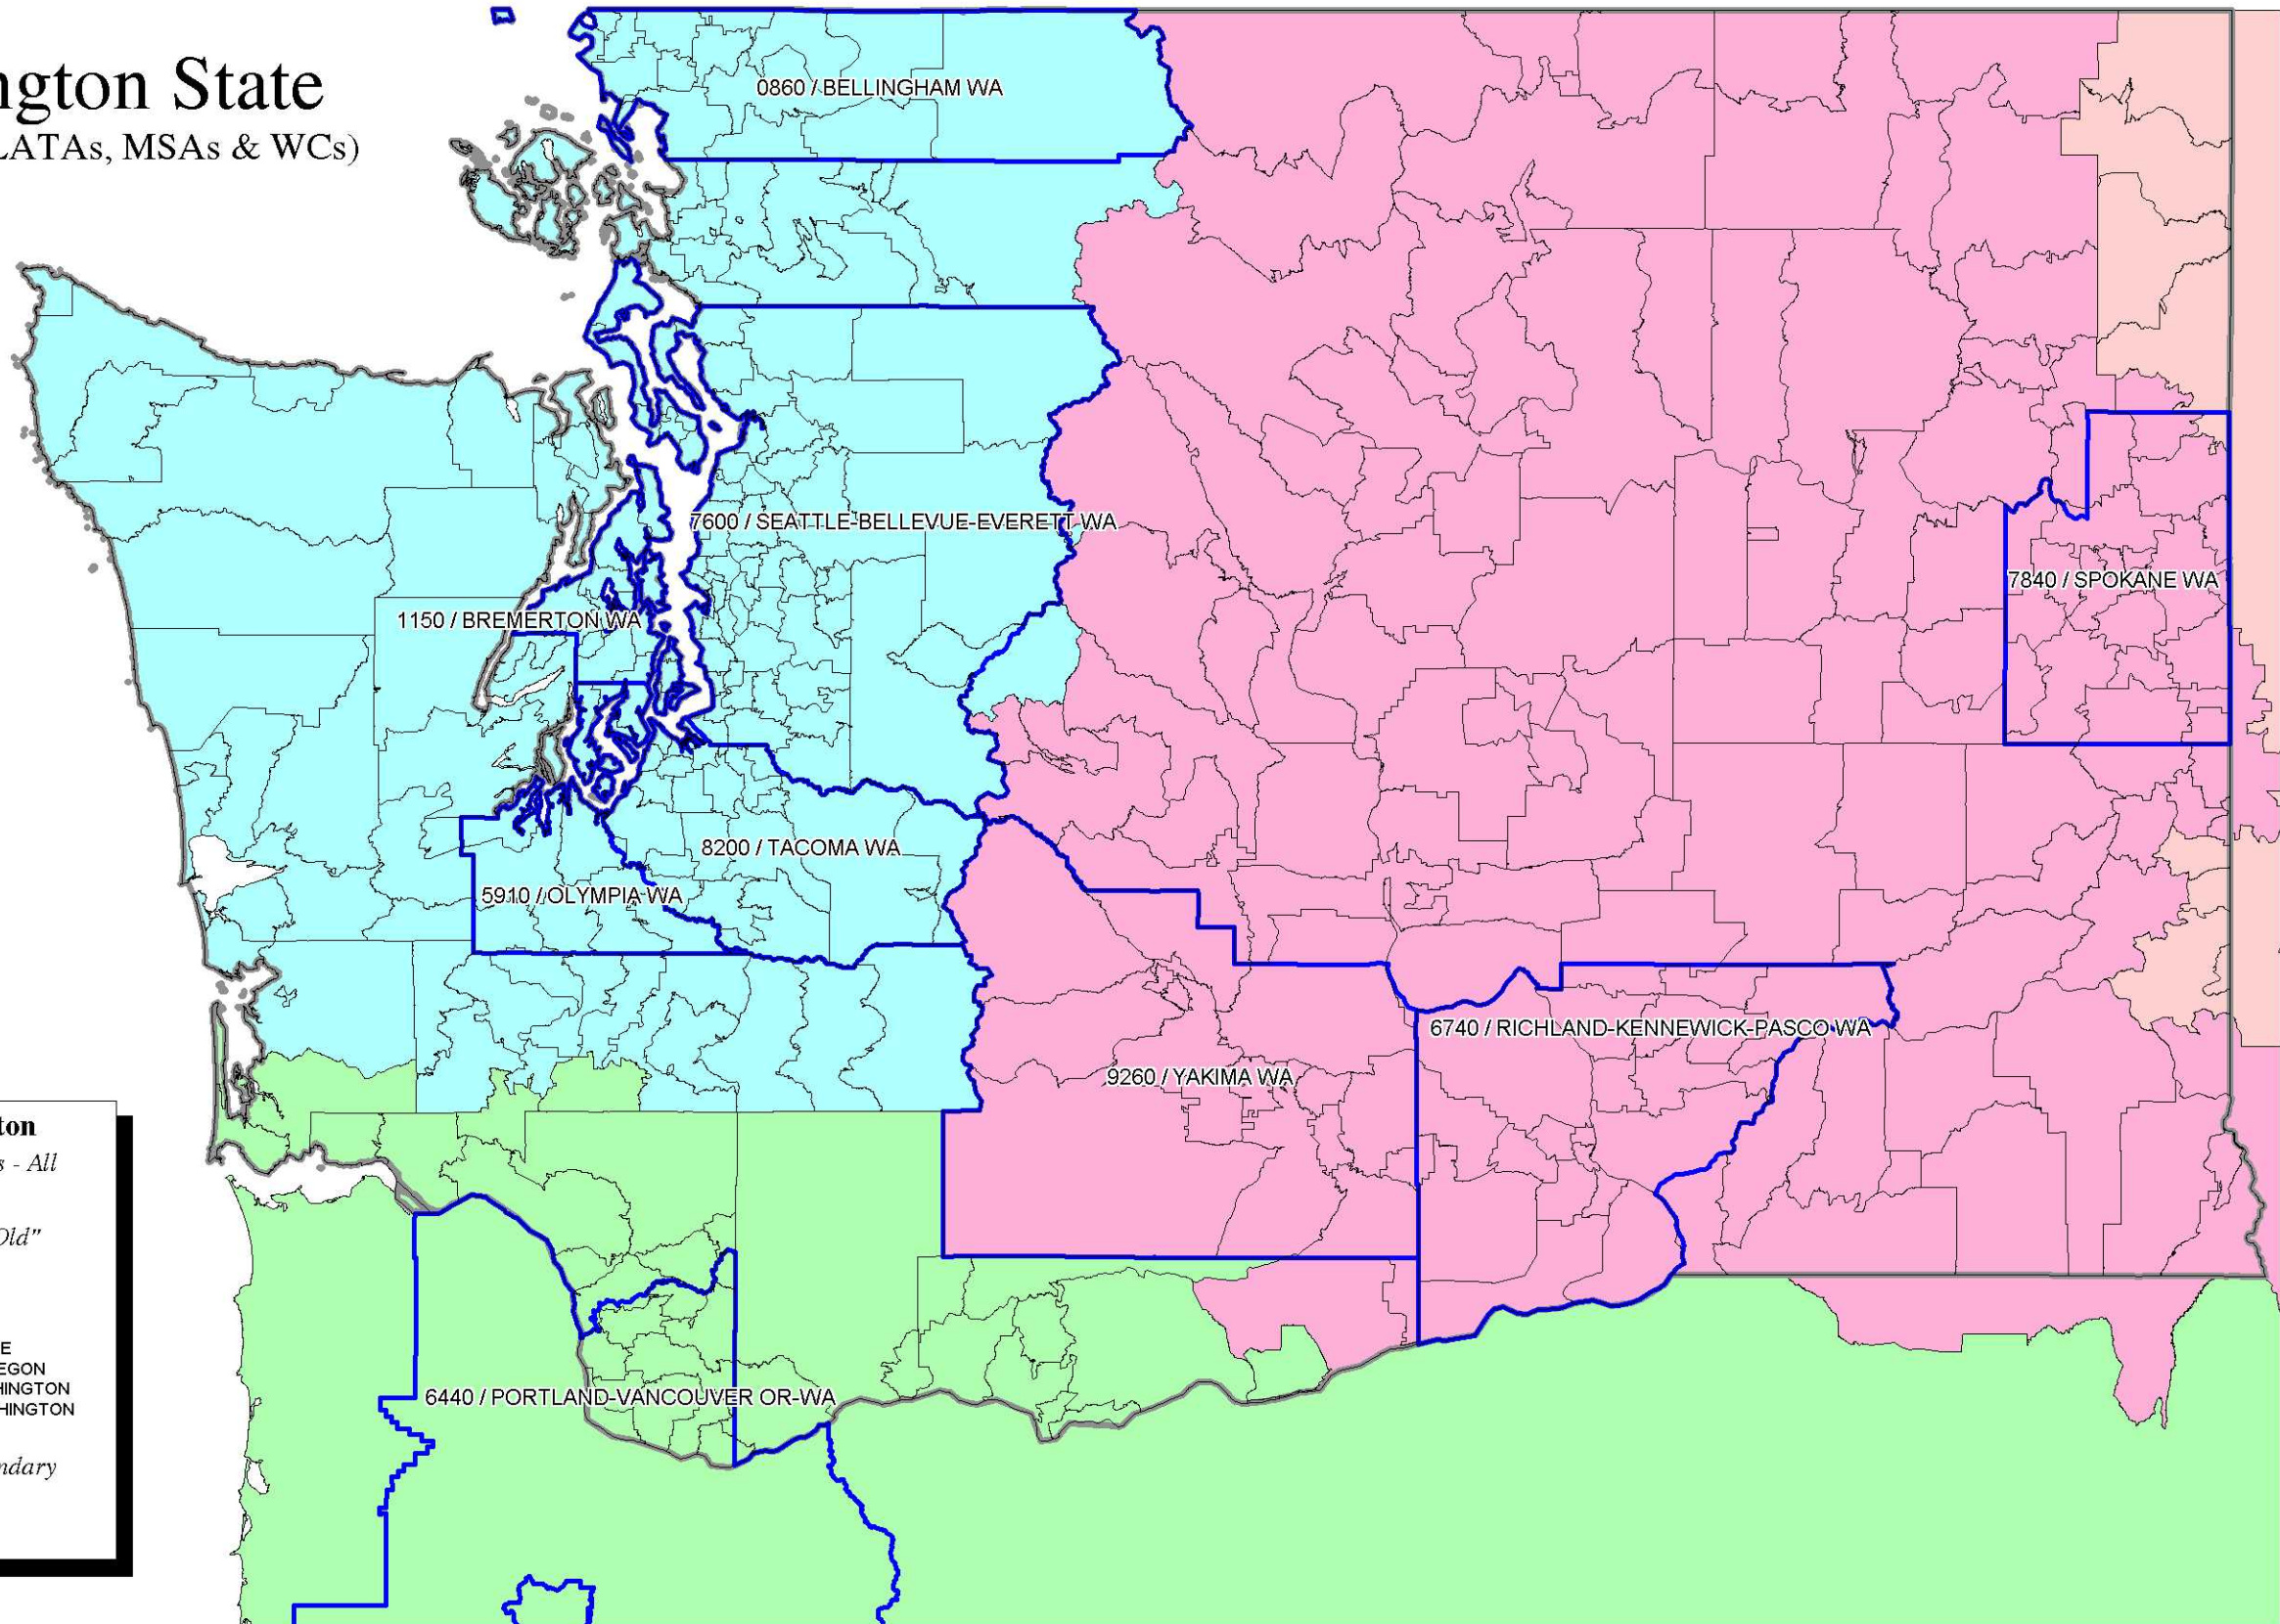

Washington State

(Boundaries of LATAs, MSAs & WCs)

Washington

Wirecenters - All

MSAs - "Old"

LATAs

-  COUER D-ALENE
-  PORTLAND OREGON
-  SEATTLE WASHINGTON
-  SPOKANE WASHINGTON

State Boundary