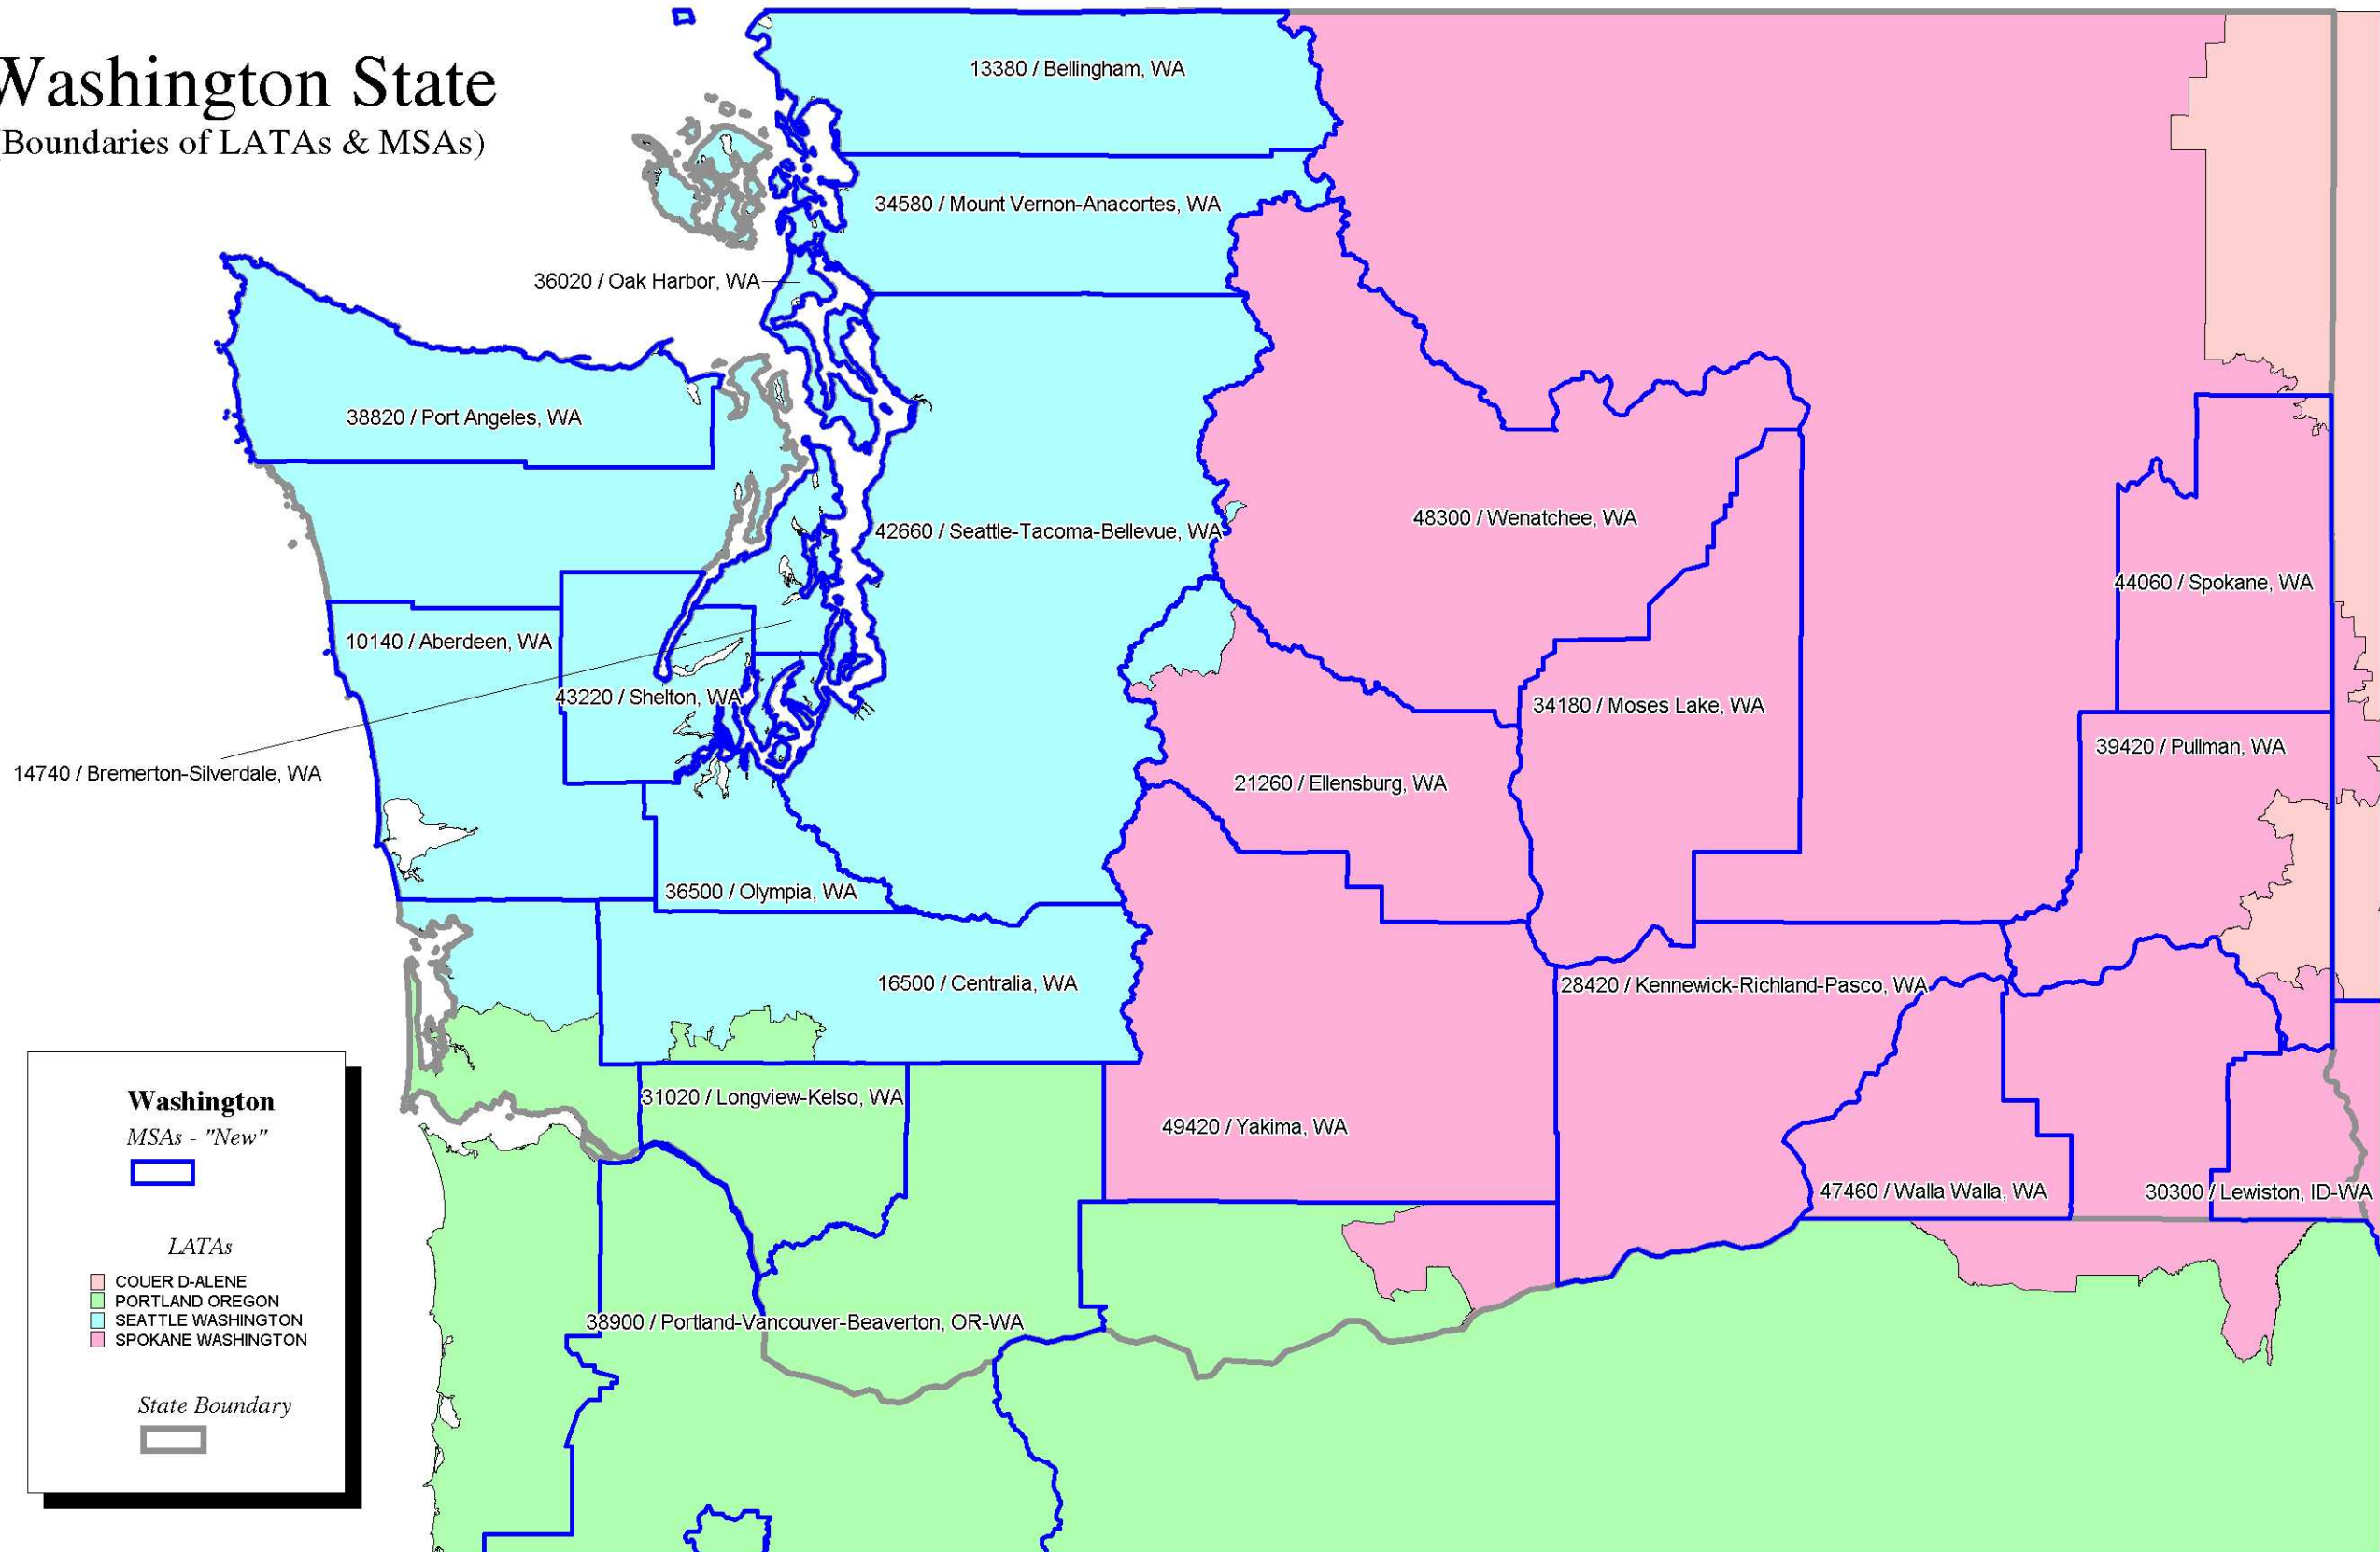

# Washington State

(Boundaries of LATAs & MSAs)

## Washington

MSAs - "New"

LATAs

-  COUER D-ALENE
-  PORTLAND OREGON
-  SEATTLE WASHINGTON
-  SPOKANE WASHINGTON

State Boundary