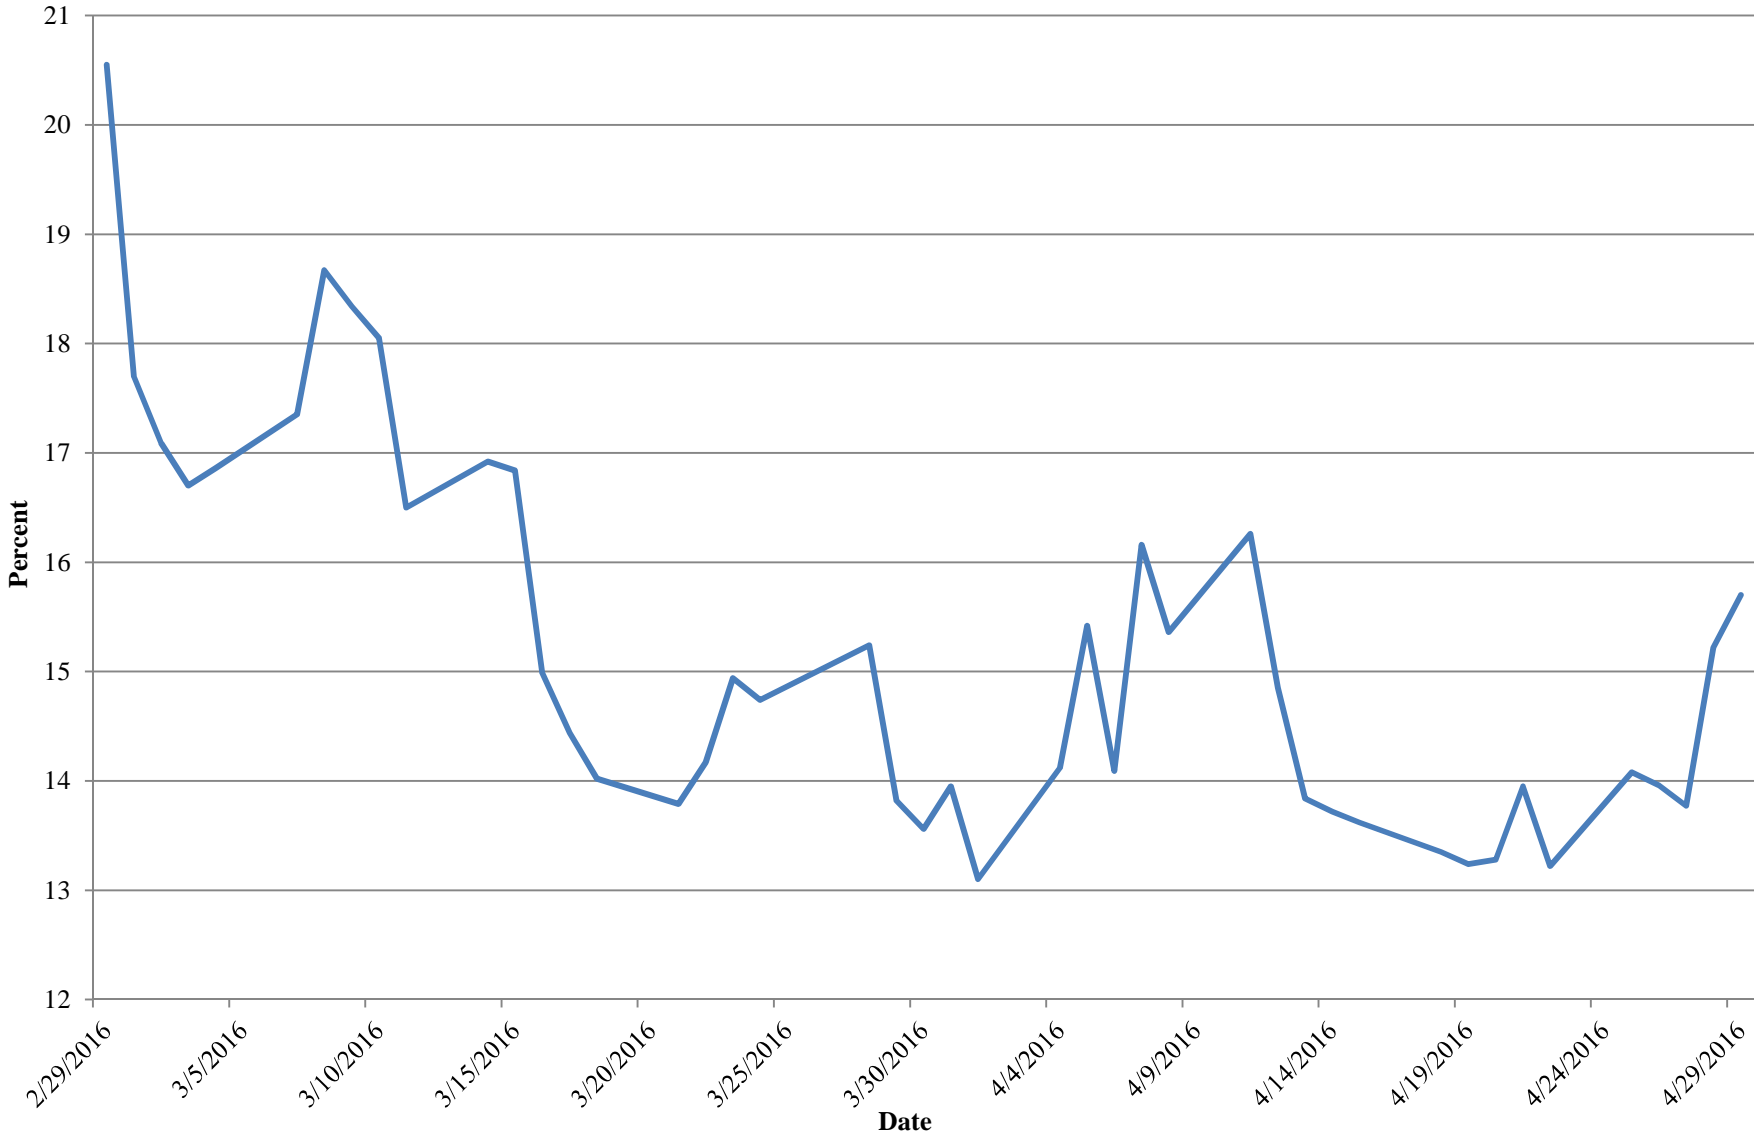

**Pacific Power & Light Company
Volatility Index (VIX)
February 29, 2016- Present**

Source: Yahoo Finance data, accessed May 2, 2016.