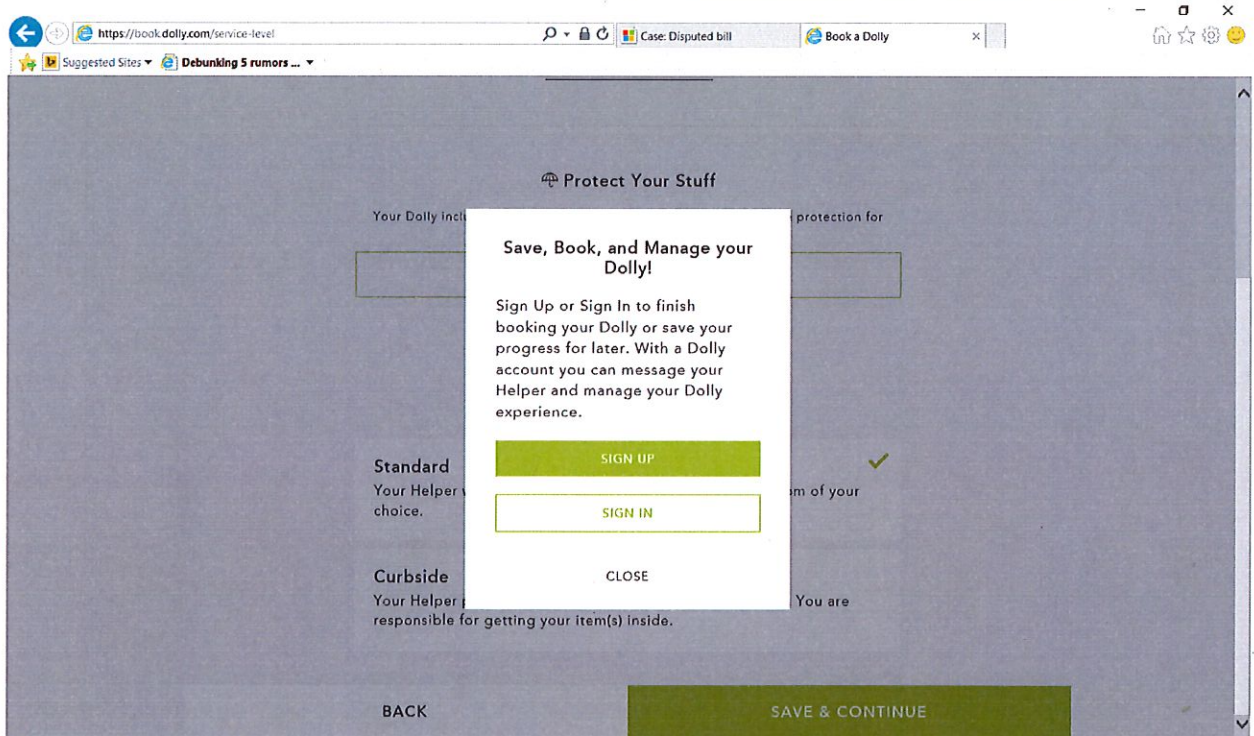

Dolly's Website: Quote received Sept. 20, 2018.