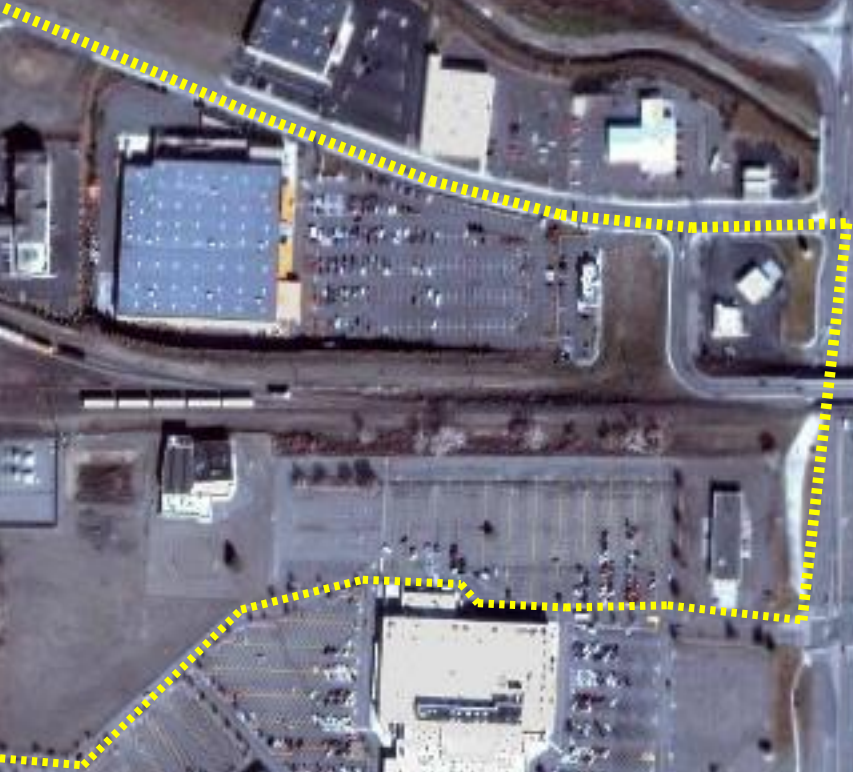

Photo #10

Image © 2006 DigitalGlobe

© 2005 Google

Pointer 46°13'43.83" N 119°13'40.38" W elev 446 ft

Streaming ||||| 100%

Eye alt 4761 ft