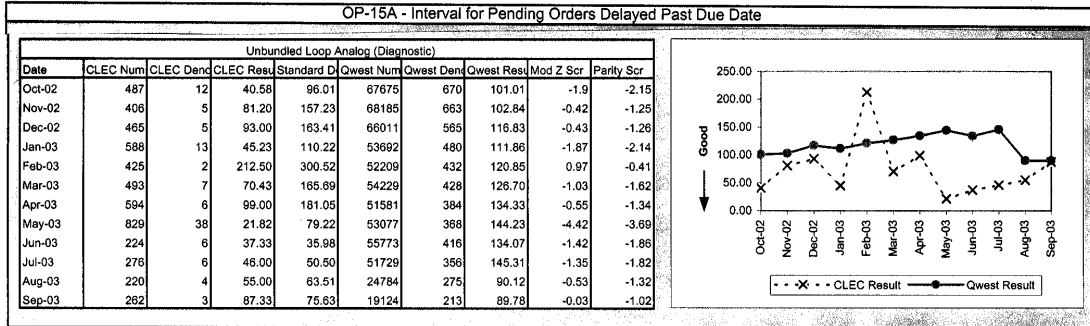

Washington

Qwest Perf Results - PID (14-State 271 PID 5.0)

Washington

Qwest Perf Results - PID (14-State 271 PID 5.0)

Washington

Qwest Perf Results - PID (14-State 271 PID 5.0)

Washington

Qwest Perf Results - PID (14-State 271 PID 5.0)