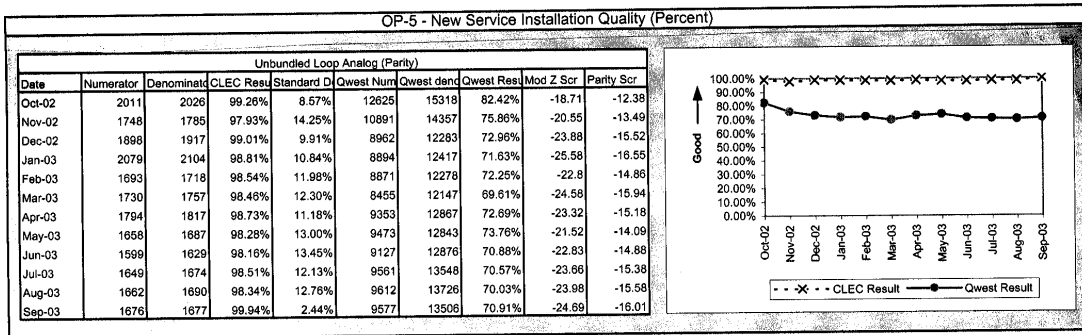

Qwest Perf Results - PID (14-State 271 PID 5.0)

Washington