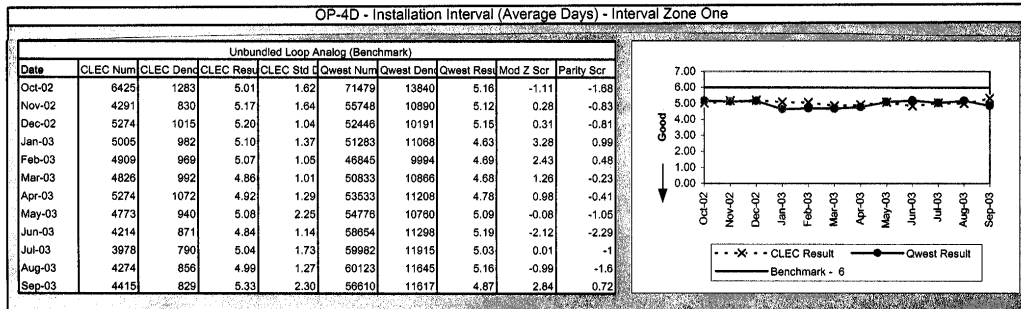

Qwest Perf Results - PID (14-State 271 PID 5.0)

Washington

Qwest Perf Results - PID (14-State 271 PID 5.0)

Washington

Qwest Perf Results - PID (14-State 271 PID 5.0)

Washington

Qwest Perf Results - PID (14-State 271 PID 5.0)