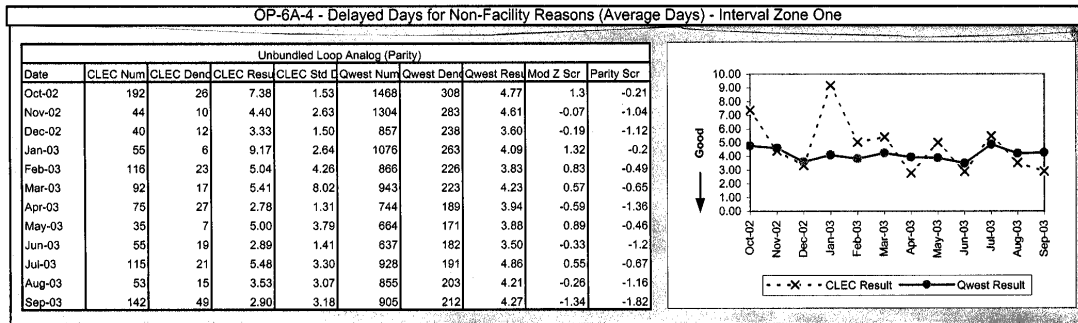

Washington

Qwest Perf Results - PID (14-State 271 PID 5.0)

Washington

Qwest Perf Results - PID (14-State 271 PID 5.0)

Washington

Qwest Perf Results - PID (14-State 271 PID 5.0)

Washington

Qwest Perf Results - PID (14-State 271 PID 5.0)