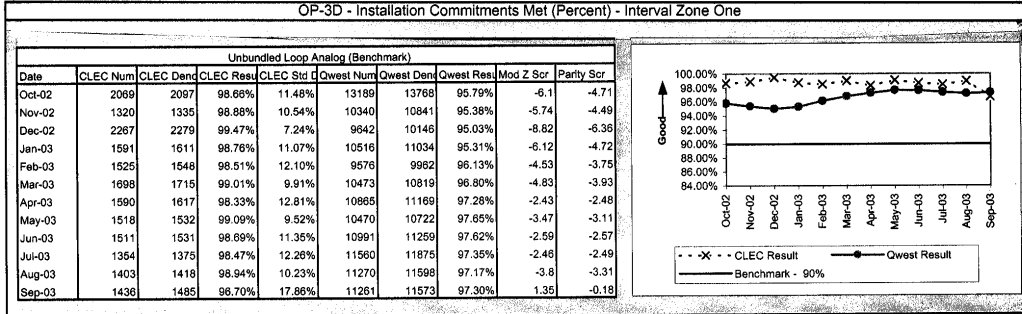

Qwest Perf Results - PID (14-State 271 PID 5.0)

Washington

Qwest Perf Results - PID (14-State 271 PID 5.0)

Washington

Qwest Perf Results - PID (14-State 271 PID 5.0)

Washington

Qwest Perf Results - PID (14-State 271 PID 5.0)