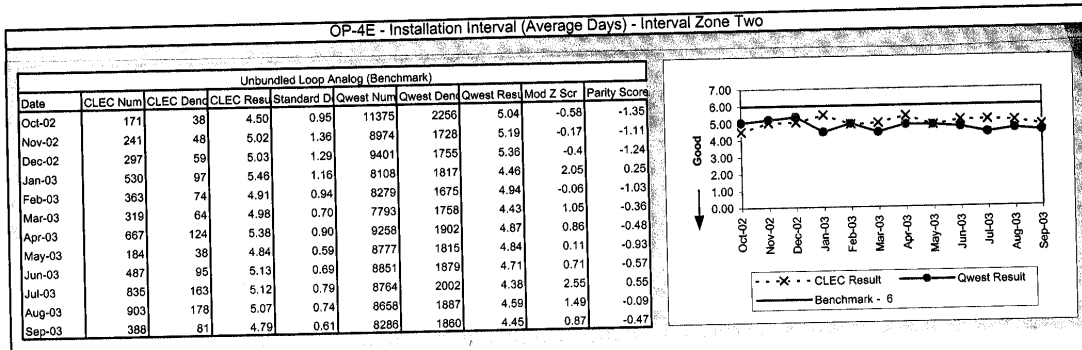

Qwest Perf Results - PID (14-State 271 PID 5.0)

Washington

Qwest Perf Results - PID (14-State 271 PID 5.0)

Washington