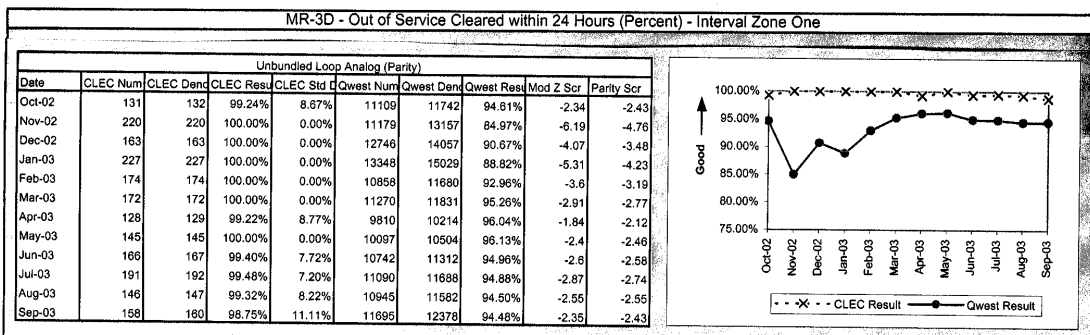

Qwest Perf Results - PID (14-State 271 PID 5.0)

Washington