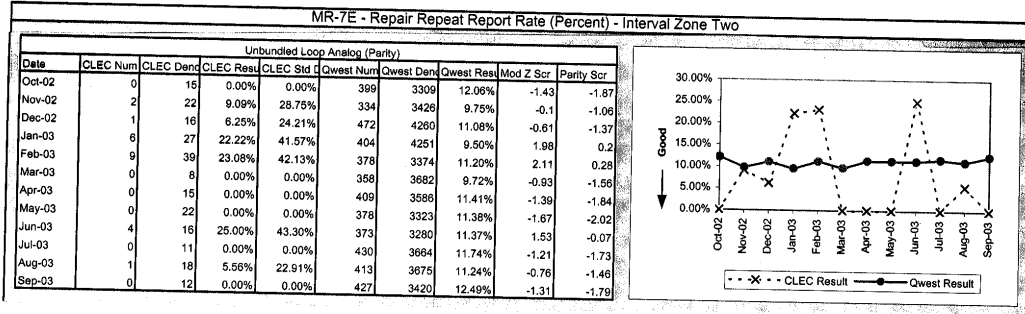

Washington

Qwest Perf Results - PID (14-State 271 PID 5.0)

Washington

Qwest Perf Results - PID (14-State 271 PID 5.0)

Washington

Qwest Perf Results - PID (14-State 271 PID 5.0)

Washington

Qwest Perf Results - PID (14-State 271 PID 5.0)