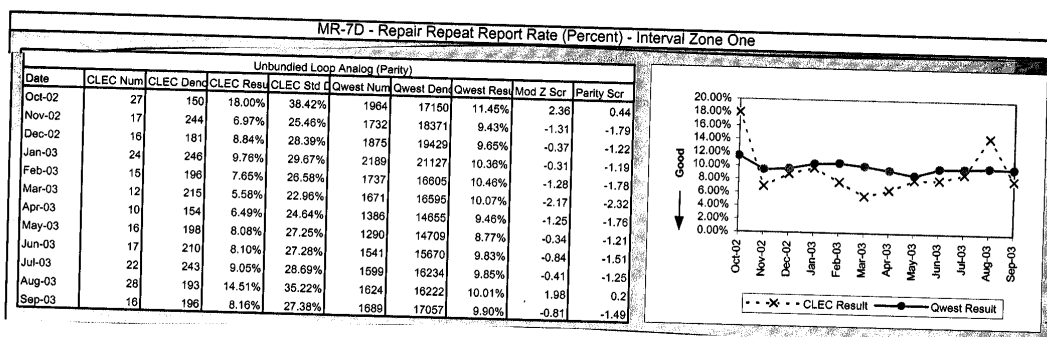

Washington

Qwest Perf Results - PID (14-State 271 PID 5.0)

Washington

Qwest Perf Results - PID (14-State 271 PID 5.0)

Washington

Qwest Perf Results - PID (14-State 271 PID 5.0)

Washington

Qwest Perf Results - PID (14-State 271 PID 5.0)