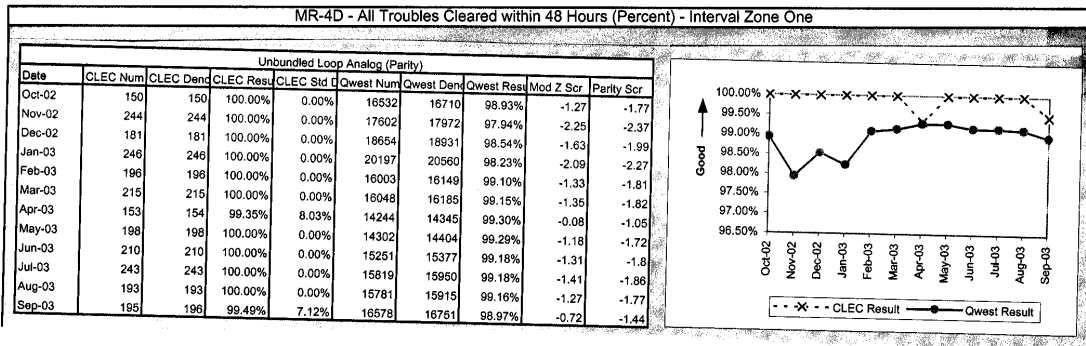

Washington

Qwest Perf Results - PID (14-State 271 PID 5.0)

Washington

Qwest Perf Results - PID (14-State 271 PID 5.0)

Washington

Qwest Perf Results - PID (14-State 271 PID 5.0)

Washington

Qwest Perf Results - PID (14-State 271 PID 5.0)