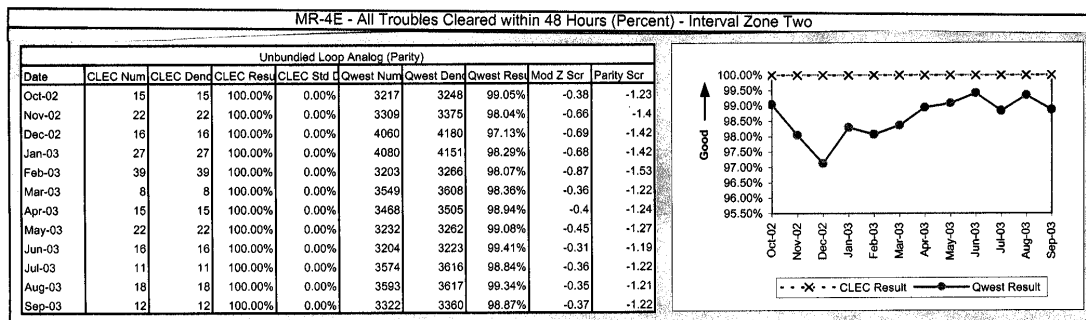

Washington

Qwest Perf Results - PID (14-State 271 PID 5.0)

Washington

Qwest Perf Results - PID (14-State 271 PID 5.0)

Washington

Qwest Perf Results - PID (14-State 271 PID 5.0)

Washington

Qwest Perf Results - PID (14-State 271 PID 5.0)