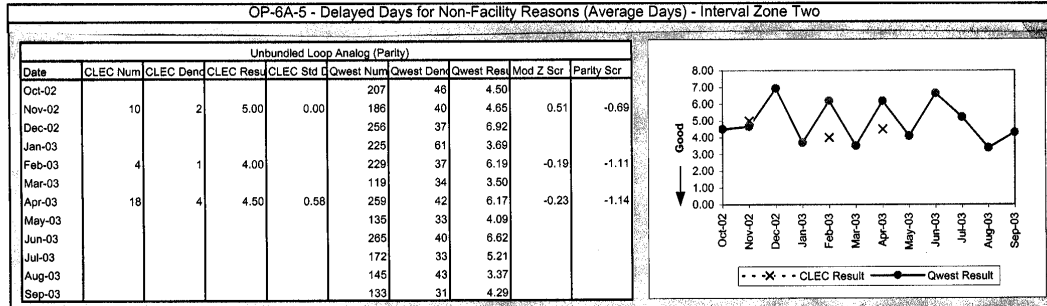

Qwest Perf Results - PID (14-State 271 PID 5.0)

Washington

Qwest Perf Results - PID (14-State 271 PID 5.0)

Washington

Qwest Perf Results - PID (14-State 271 PID 5.0)

Washington