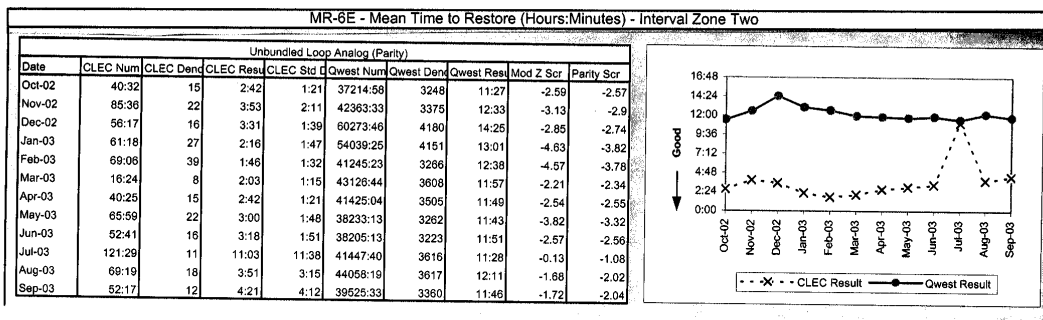

Qwest Perf Results - PID (14-State 271 PID 5.0)

Washington