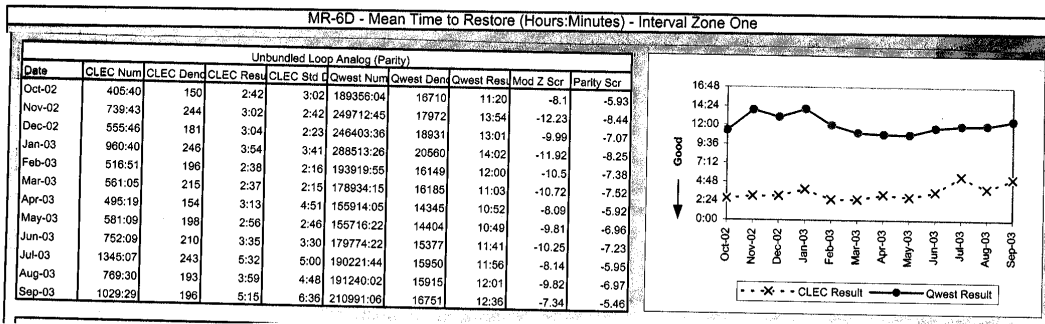

Qwest Perf Results - PID (14-State 271 PID 5.0)

Washington

Qwest Perf Results - PID (14-State 271 PID 5.0)

Washington