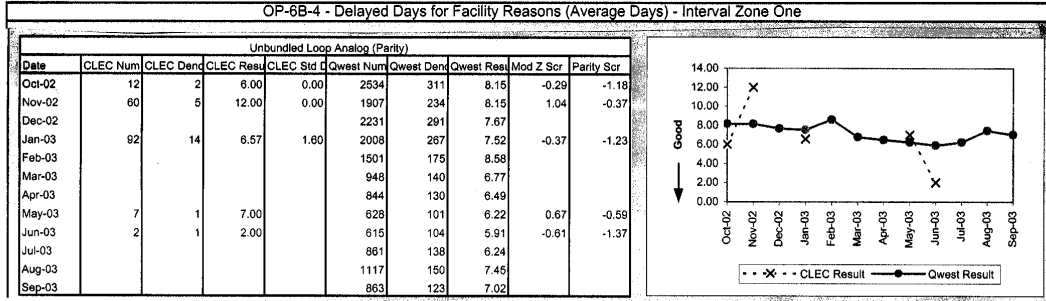

Washington

Qwest Perf Results - PID (14-State 271 PID 5.0)

Washington

Qwest Perf Results - PID (14-State 271 PID 5.0)

Washington

Qwest Perf Results - PID (14-State 271 PID 5.0)

Washington

Qwest Perf Results - PID (14-State 271 PID 5.0)