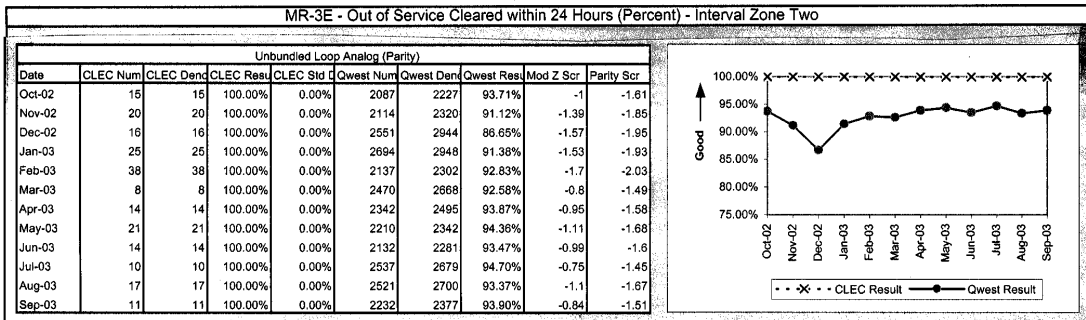

Qwest Perf Results - PID (14-State 271 PID 5.0)

Washington

Qwest Perf Results - PID (14-State 271 PID 5.0)

Washington