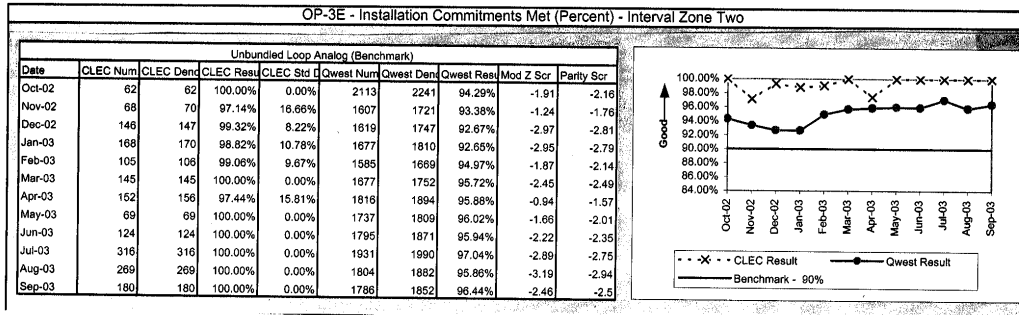

Qwest Perf Results - PID (14-State 271 PID 5.0)

Washington

Qwest Perf Results - PID (14-State 271 PID 5.0)

Washington

Qwest Perf Results - PID (14-State 271 PID 5.0)

Washington

Qwest Perf Results - PID (14-State 271 PID 5.0)