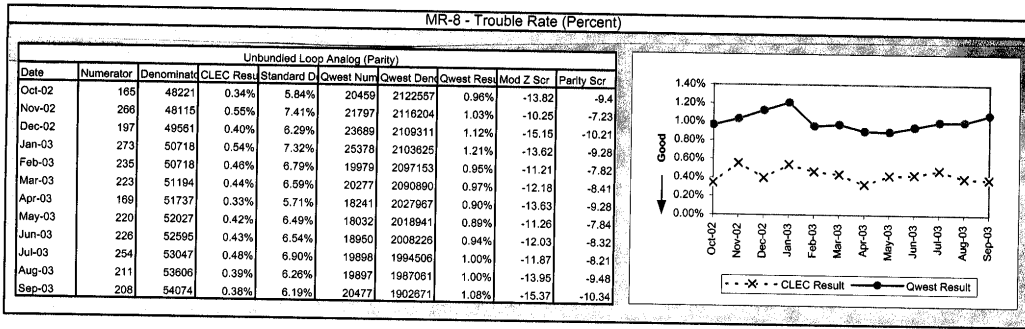

Qwest Perf Results - PID (14-State 271 PID 5.0)

Washington

Qwest Perf Results - PID (14-State 271 PID 5.0)

Washington

Qwest Perf Results - PID (14-State 271 PID 5.0)

Washington