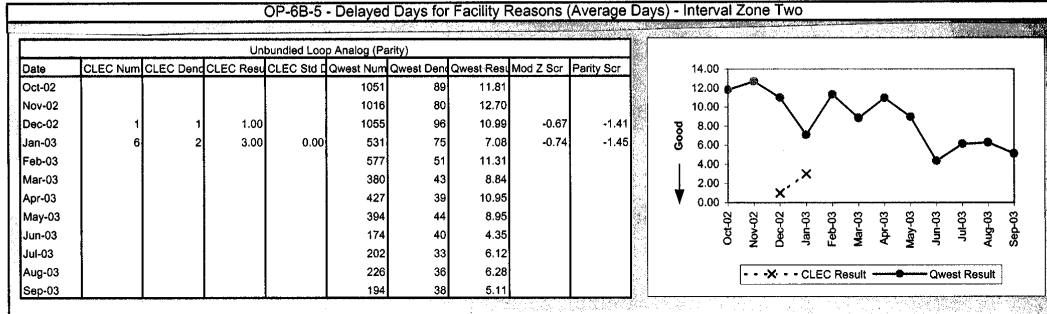

Qwest Perf Results - PID (14-State 271 PID 5.0)

Washington