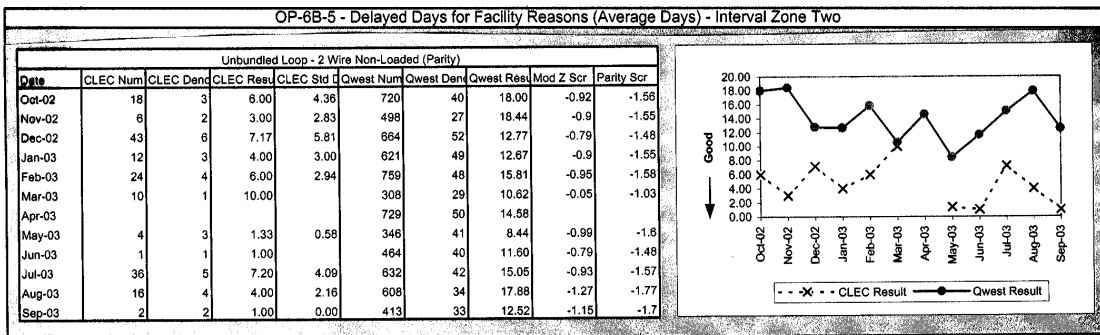

October 22, 2003

Page 156 of 372

Qwest Perf Results - PID (14-State 271 PID 5.0)

Regional

Qwest Perf Results - PID (14-State 271 PID 5.0)

Regional

October 22, 2003

Page 186 of 372