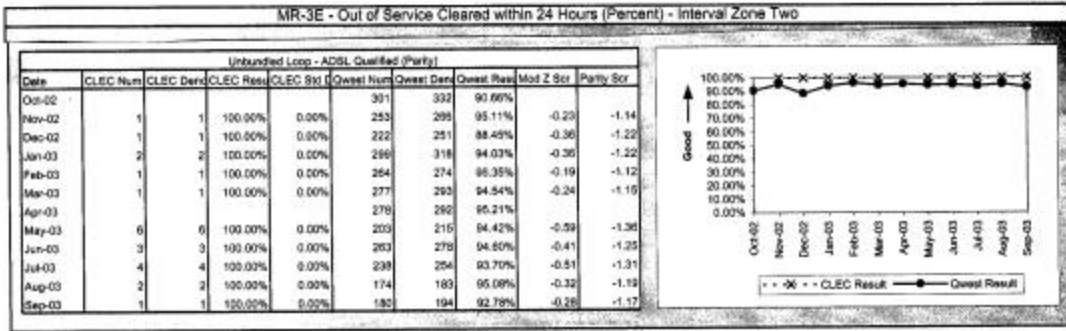

Qwest Perf Results - PID (14-State 271 PID 5.0)

Regional

October 22, 2003

Page 162 of 372

October 22, 2003

Page 200 of 372

October 22, 2003

Page 225 of 372