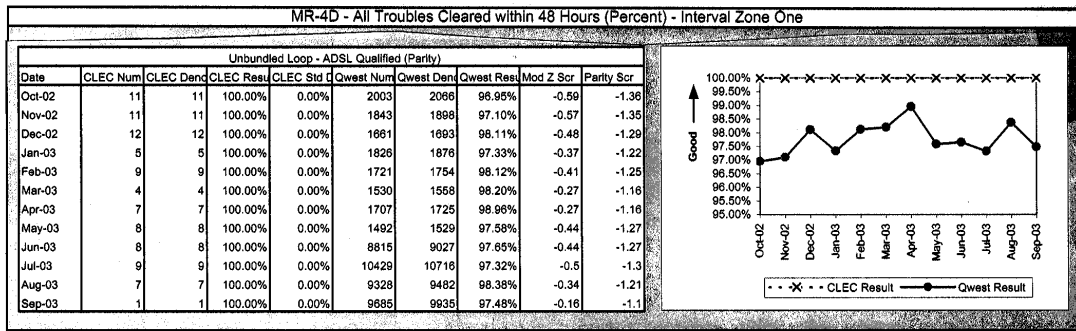

October 22, 2003

Page 238 of 372

Qwest Perf Results - PID (14-State 271 PID 5.0)

Regional