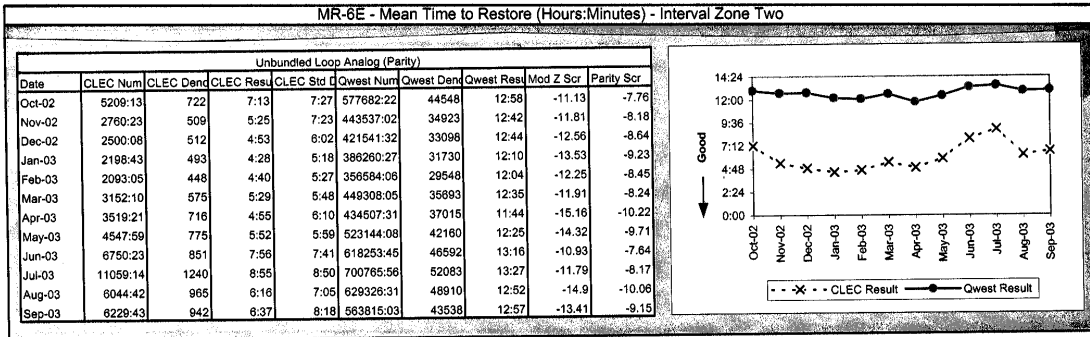

October 22, 2003

Page 270 of 372