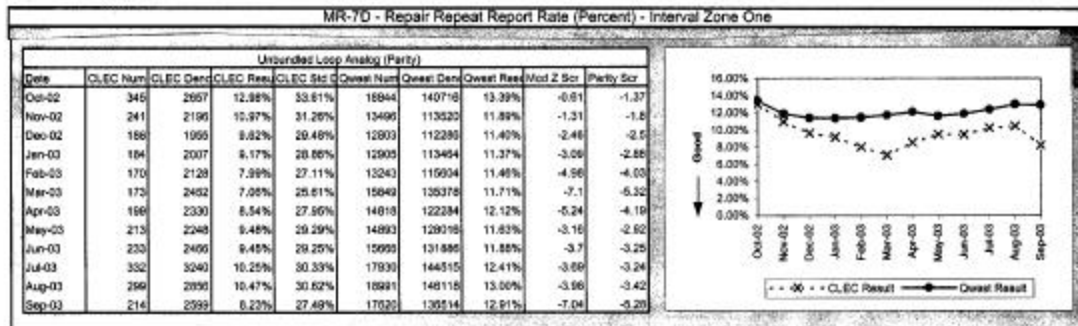

October 22, 2003

Page 295 of 372