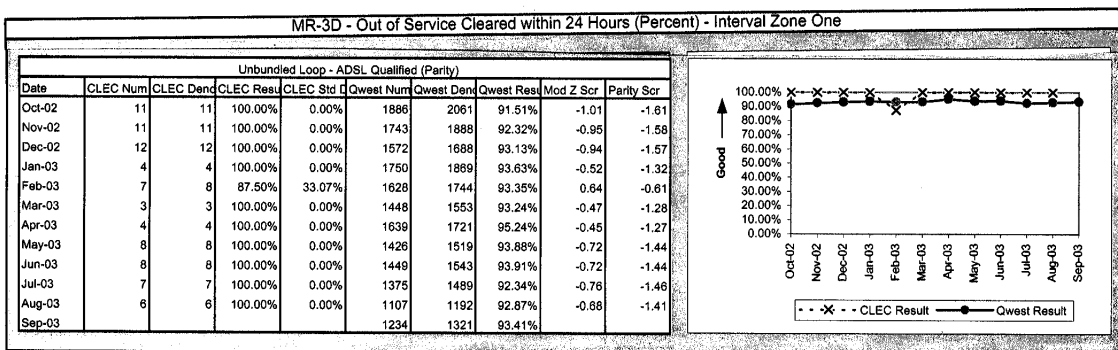

Qwest Perf Results - PID (14-State 271 PID 5.0)

Regional

October 22, 2003

Page 162 of 372

October 22, 2003

Page 200 of 372

October 22, 2003

Page 225 of 372