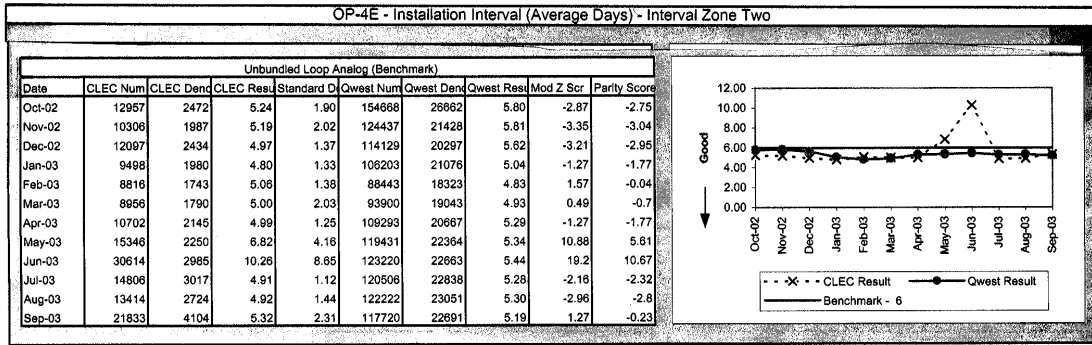

October 22, 2003

Page 118 of 372