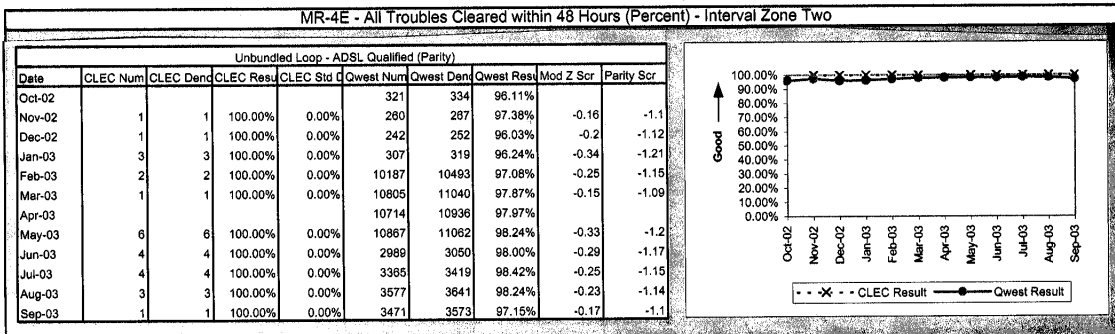

October 22, 2003

Page 227 of 372

October 22, 2003

Page 238 of 372

Qwest Perf Results - PID (14-State 271 PID 5.0)

Regional

October 22, 2003

Page 240 of 372