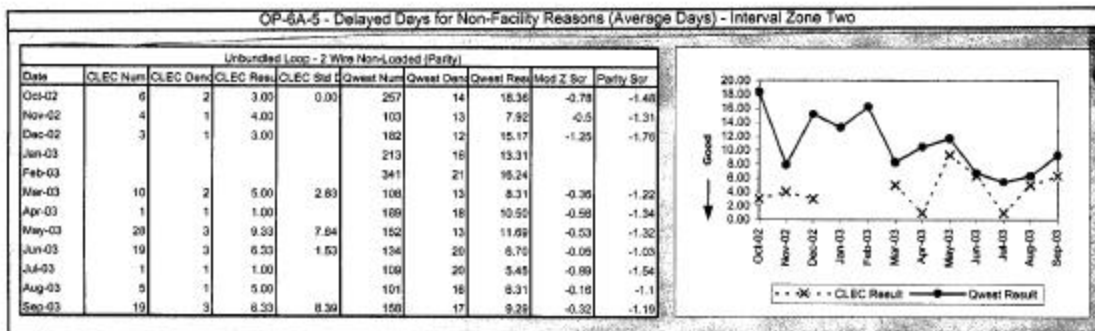

October 22, 2003

Page 162 of 372