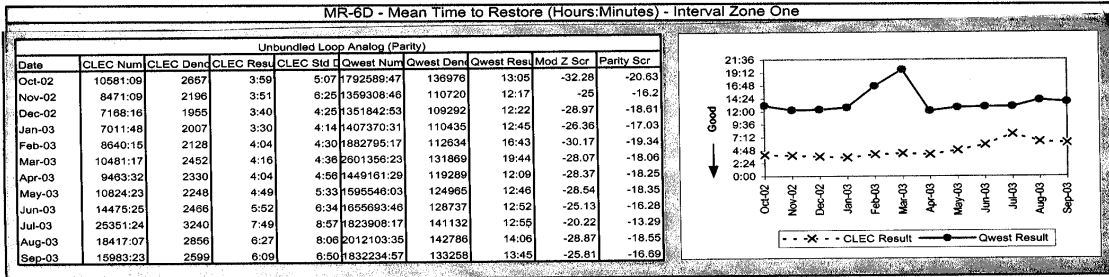

October 22, 2003

Page 227 of 372

October 22, 2003

Page 238 of 372

Qwest Perf Results - PID (14-State 271 PID 5.0)

Regional

October 22, 2003

Page 240 of 372