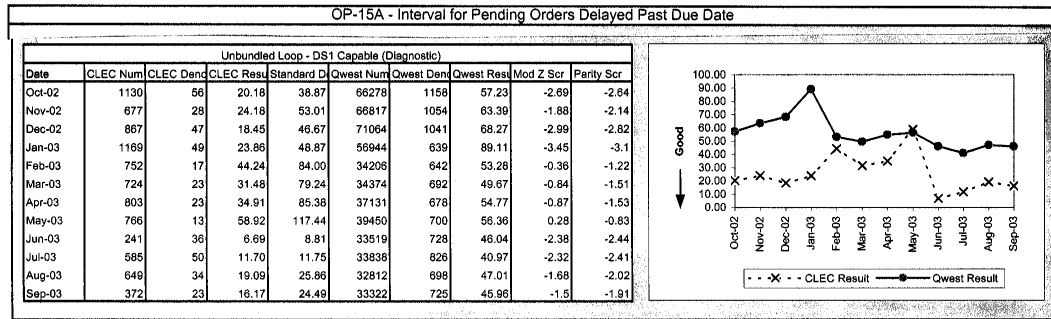

October 22, 2003

Page 200 of 372