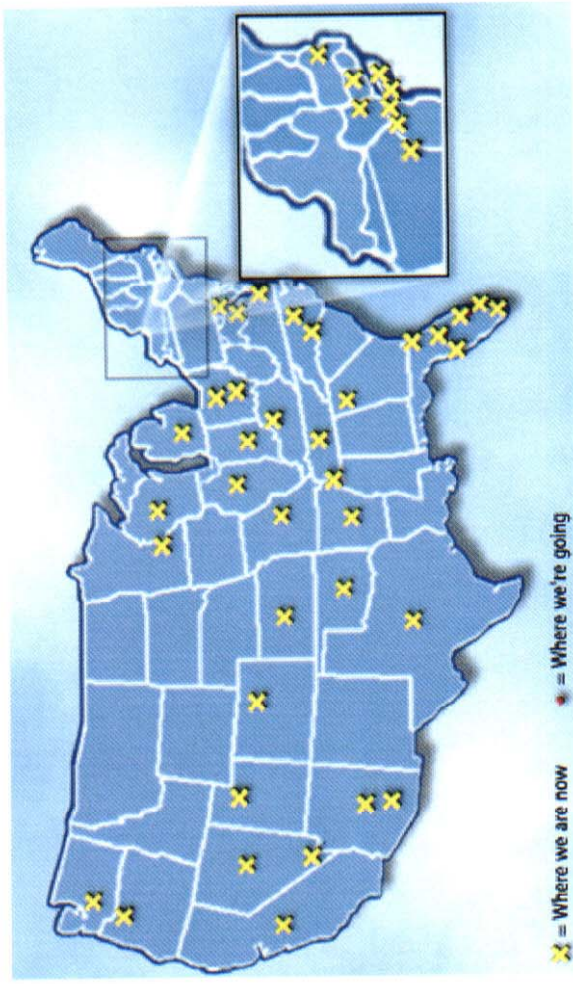

Home
Service Territories
Products and Services
Repair
About SBC Telecom
Public Affairs
Contact Us
Site Search

SEARCH

Site Map
FAQs

Service Territories

Directions: Move your mouse over the map to navigate to SBC's new service areas. The yellow x's represent areas in which SBC Telecom or affiliates of SBC Communications, Inc. currently offer services.

New Markets

Currently, SBC provides local, voice, and data service in 20 of the nation's top markets located in Arkansas, California, Connecticut, Illinois, Indiana, Kansas, Michigan, Missouri, Nevada, Ohio, Oklahoma, Texas and Wisconsin. SBC provides over 60 million access lines in these states alone.

Maryland <ul style="list-style-type: none">• Baltimore	Tennessee <ul style="list-style-type: none">• Memphis• Nashville
Massachusetts <ul style="list-style-type: none">• Boston	Utah <ul style="list-style-type: none">• Salt Lake City
Minnesota <ul style="list-style-type: none">• Minneapolis	Virginia <ul style="list-style-type: none">• Norfolk
Nevada <ul style="list-style-type: none">• Las Vegas	Washington <ul style="list-style-type: none">• Seattle