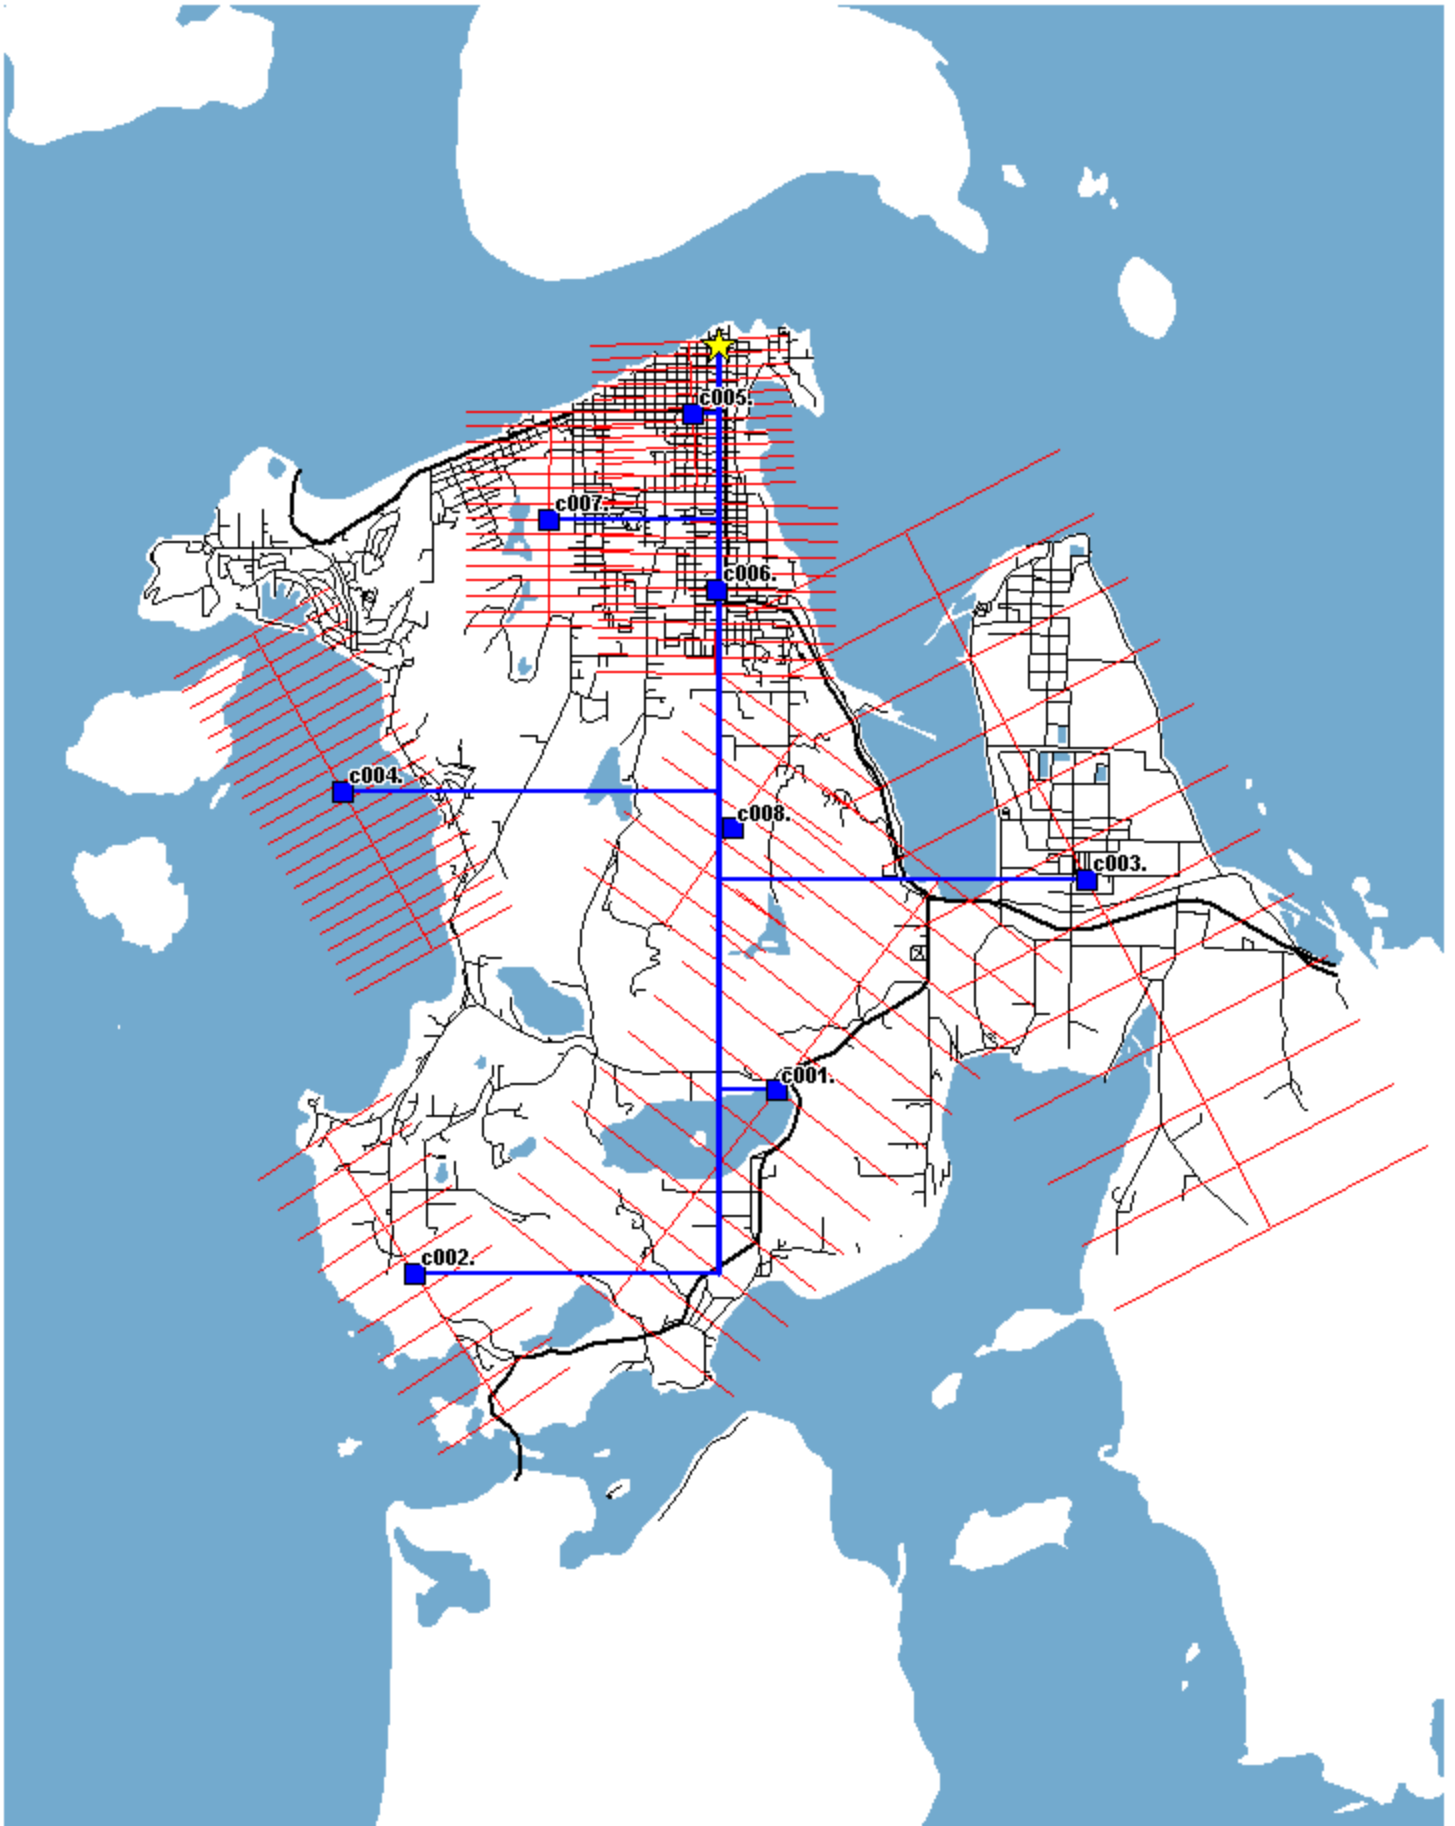

**Exhibit CMD-12 (HM 5.3 Revised)
Supplemental Reply Testimony of Christian M. Dippon**

	Central Office Switch
	SAI
	Fiber Feeder
	Copper Feeder
	Distribution (backbone and branch)
	Primary Highway (limited access)
	Primary Highway
	Major Road
	Minor Road
	Water

ACMEWAXA: HM 5.3 Modeled Network

ALGRWAXX: HM 5.3 Modeled Network

ANCRWAXX: HM 5.3 Modeled Network

ARTNWAXX: HM 5.3 Modeled Network

BGLKWAXX: HM 5.3 Modeled Network

BLANWAXB: HM 5.3 Modeled Network

BNCYWAXX: HM 5.3 Modeled Network