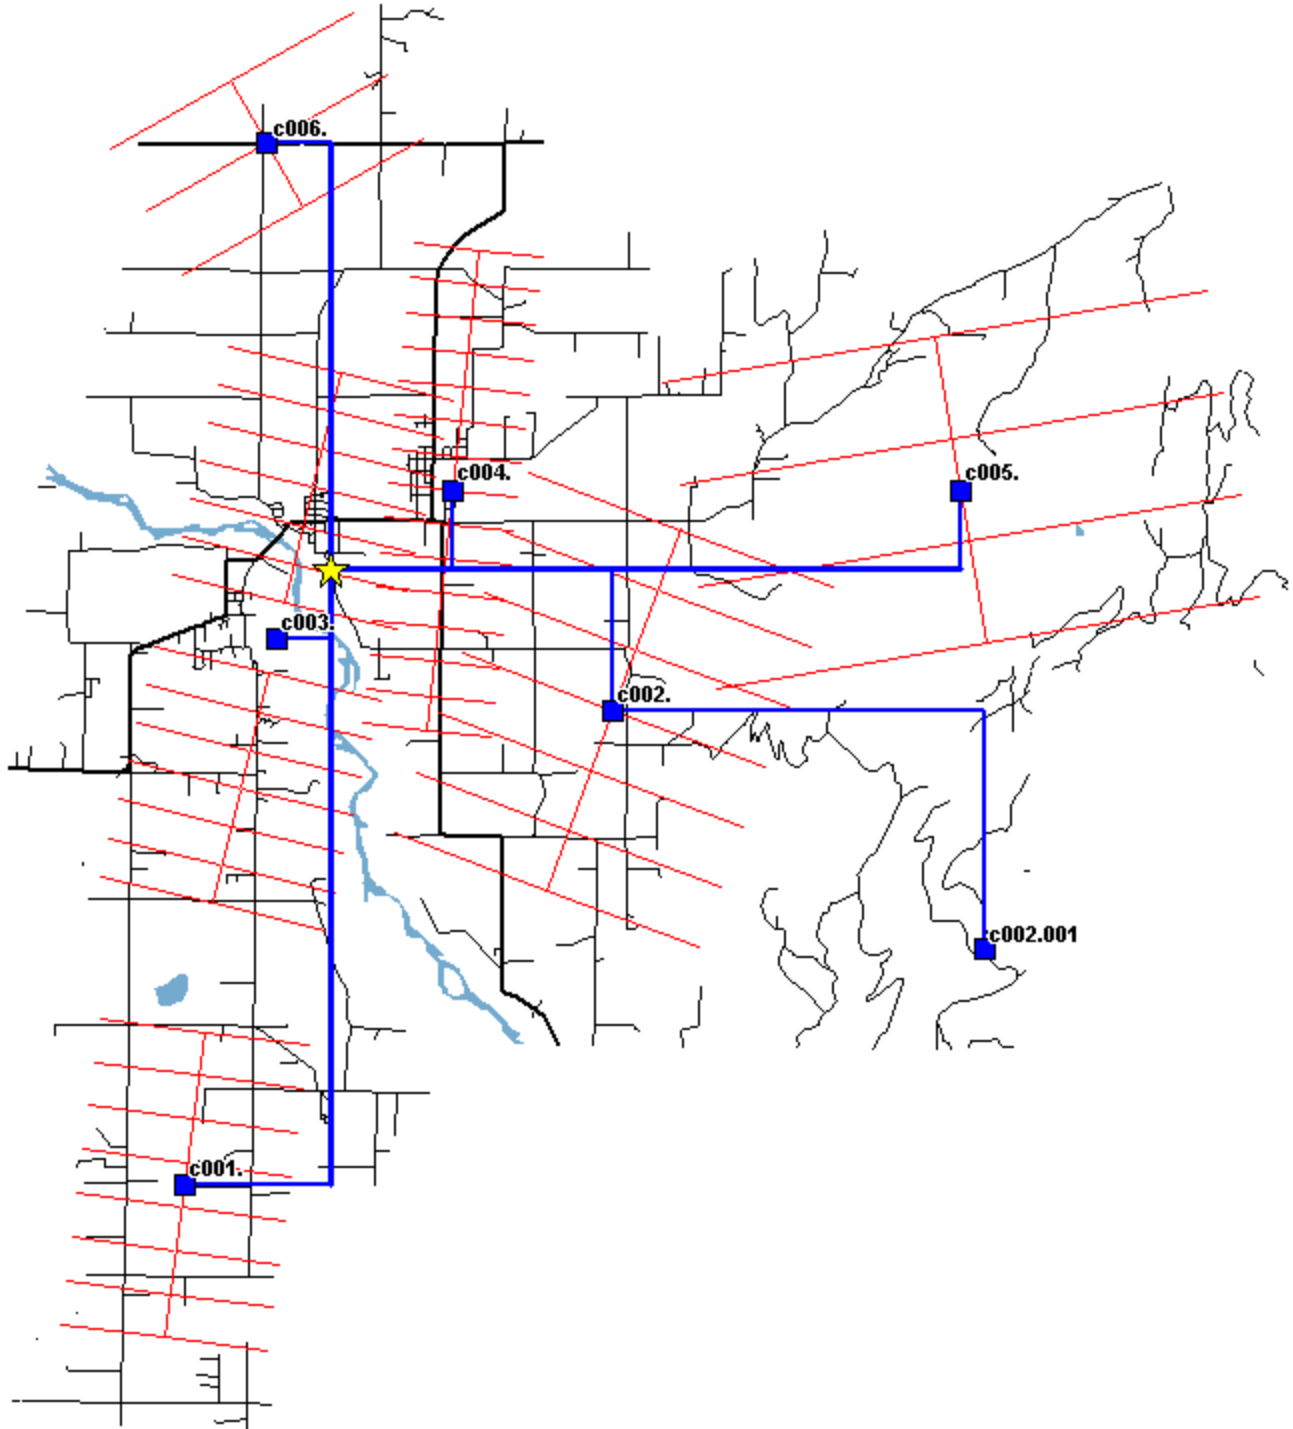

**Exhibit CMD-12 (HM 5.3 Revised)
Supplemental Reply Testimony of Christian M. Dippon**

	Central Office Switch
	SAI
	Fiber Feeder
	Copper Feeder
	Distribution (backbone and branch)
	Primary Highway (limited access)
	Primary Highway
	Major Road
	Minor Road
	Water

CSTRWAXA: HM 5.3 Modeled Network

DMNGWAXA: HM 5.3 Modeled Network

DRTNWAXX: HM 5.3 Modeled Network

DVLLWAXX: HM 5.3 Modeled Network

EDSNWAXX: HM 5.3 Modeled Network

ENTTWAXX: HM 5.3 Modeled Network

EVRTWAXC: HM 5.3 Modeled Network

EVRTWAXF: HM 5.3 Modeled Network

EVSNWAXX: HM 5.3 Modeled Network

EWNCWAXA: HM 5.3 Modeled Network

FNDLWAXA: HM 5.3 Modeled Network

FRFDWAXA: HM 5.3 Modeled Network

FRTNWAXX: HM 5.3 Modeled Network

GERGWAXX: HM 5.3 Modeled Network