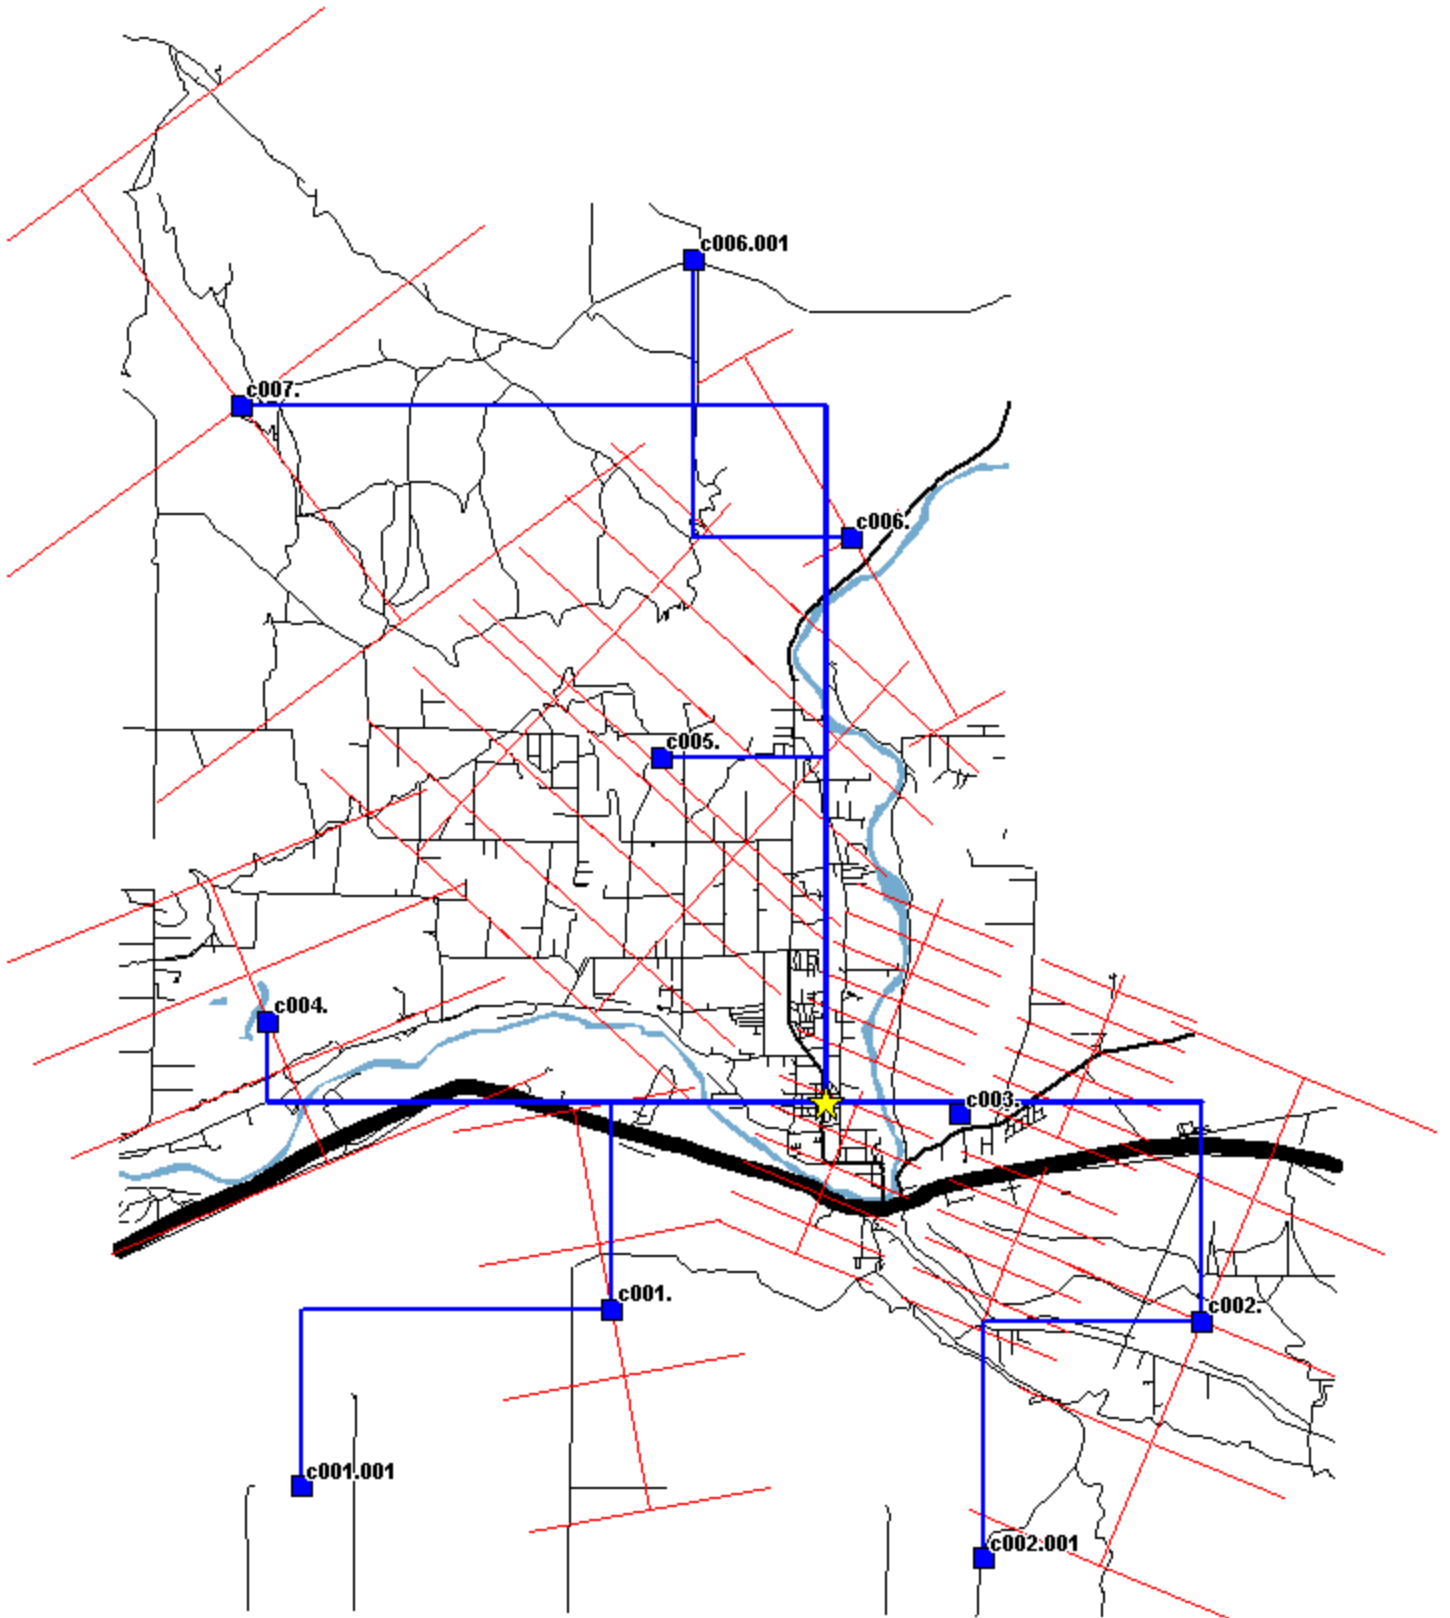

**Exhibit CMD-12 (HM 5.3 Revised)
Supplemental Reply Testimony of Christian M. Dippon**

	Central Office Switch
	SAI
	Fiber Feeder
	Copper Feeder
	Distribution (backbone and branch)
	Primary Highway (limited access)
	Primary Highway
	Major Road
	Minor Road
	Water

ACMEWAXA: HM 5.3 Modeled Network

ALGRWAXX: HM 5.3 Modeled Network

ANCRWAXX: HM 5.3 Modeled Network

ARTNWAXX: HM 5.3 Modeled Network

BGLKWAXX: HM 5.3 Modeled Network

BLANWAXB: HM 5.3 Modeled Network

BNCYWAXX: HM 5.3 Modeled Network