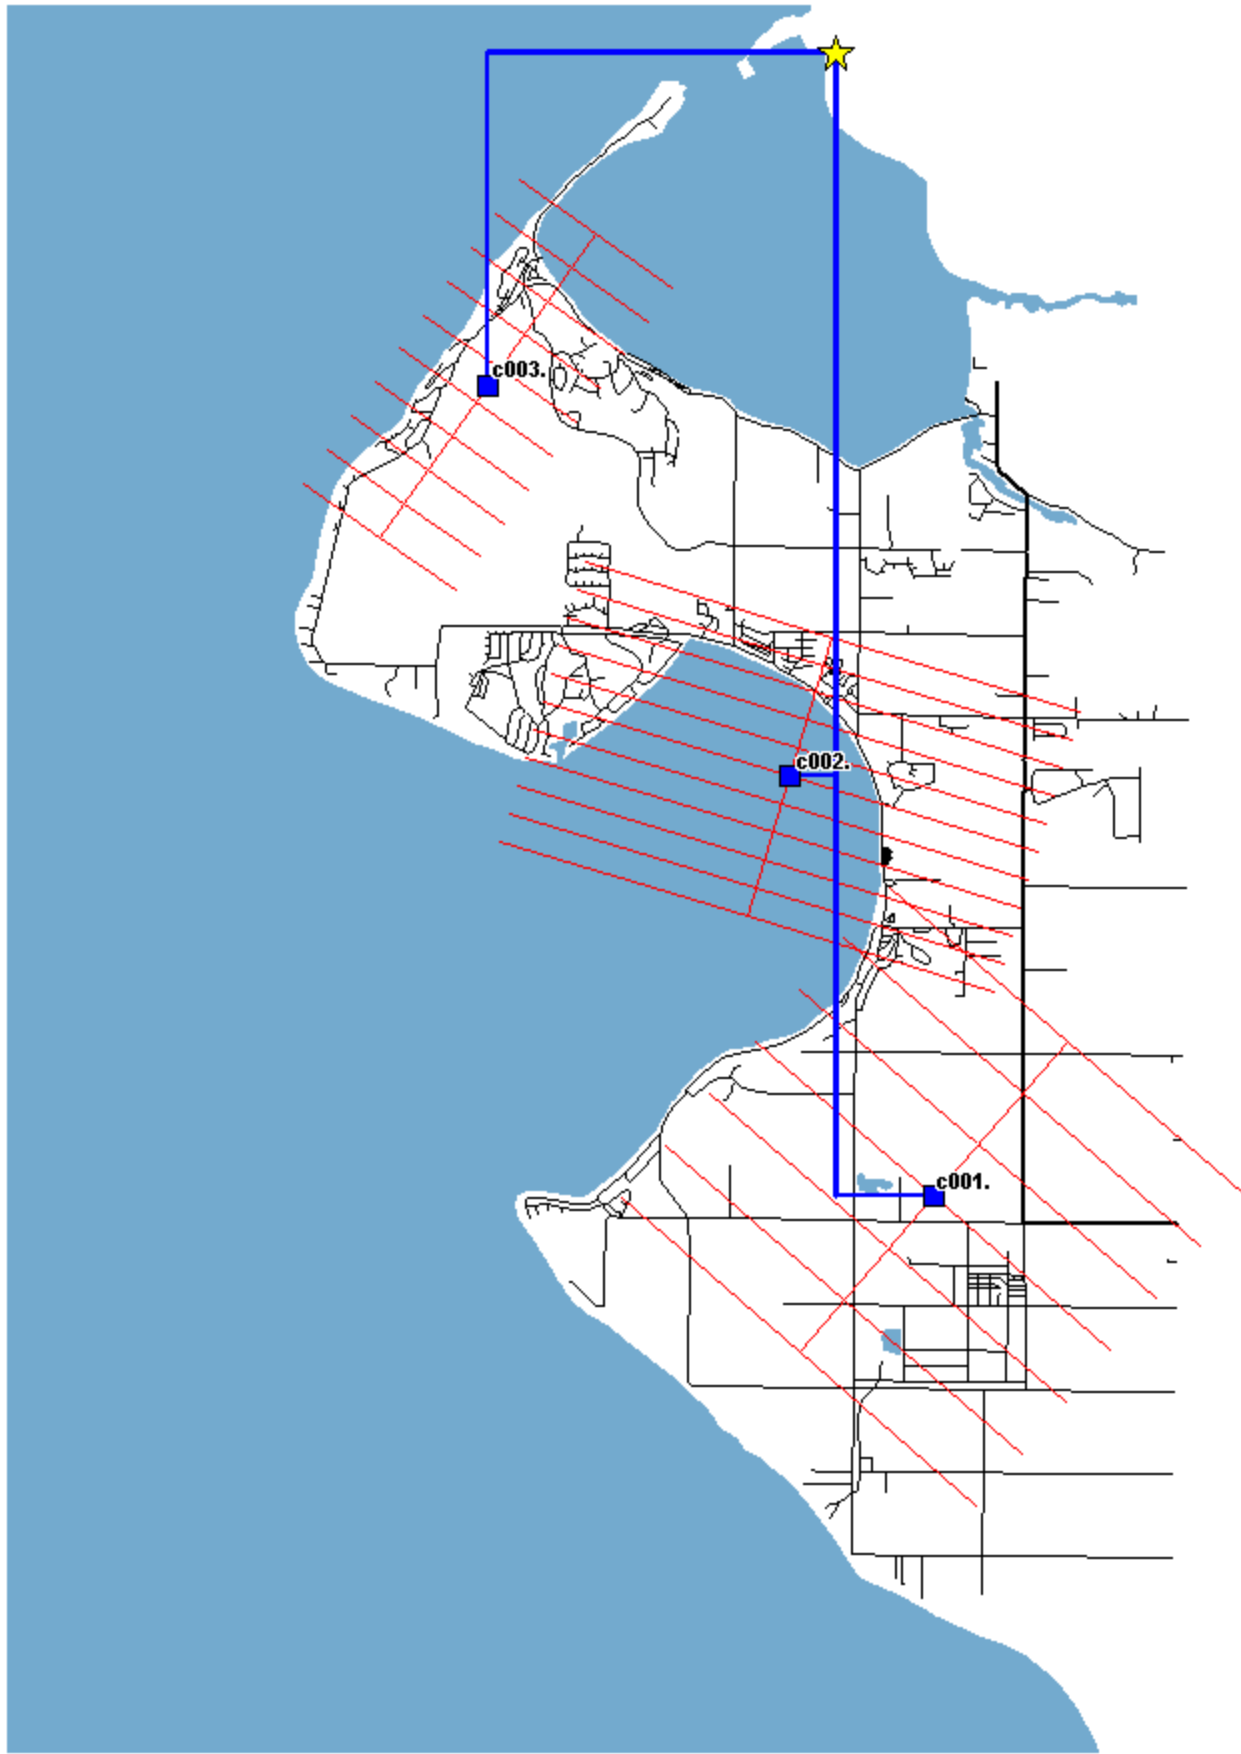

**Exhibit CMD-12 (HM 5.3 Revised)
Supplemental Reply Testimony of Christian M. Dippon**

	Central Office Switch
	SAI
	Fiber Feeder
	Copper Feeder
	Distribution (backbone and branch)
	Primary Highway (limited access)
	Primary Highway
	Major Road
	Minor Road
	Water

ACMEWAXA: HM 5.3 Modeled Network

ALGRWAXX: HM 5.3 Modeled Network

ANCRWAXX: HM 5.3 Modeled Network

ARTNWAXX: HM 5.3 Modeled Network

BGLKWAXX: HM 5.3 Modeled Network

BLANWAXB: HM 5.3 Modeled Network

BNCYWAXX: HM 5.3 Modeled Network

BOTHWAXB: HM 5.3 Modeled Network

BRBAWAXA: HM 5.3 Modeled Network

BRPTWAXX: HM 5.3 Modeled Network

BRWSWAXA: HM 5.3 Modeled Network

BURLWAXX: HM 5.3 Modeled Network

CAMSWAXX: HM 5.3 Modeled Network

CHLNWAXX: HM 5.3 Modeled Network