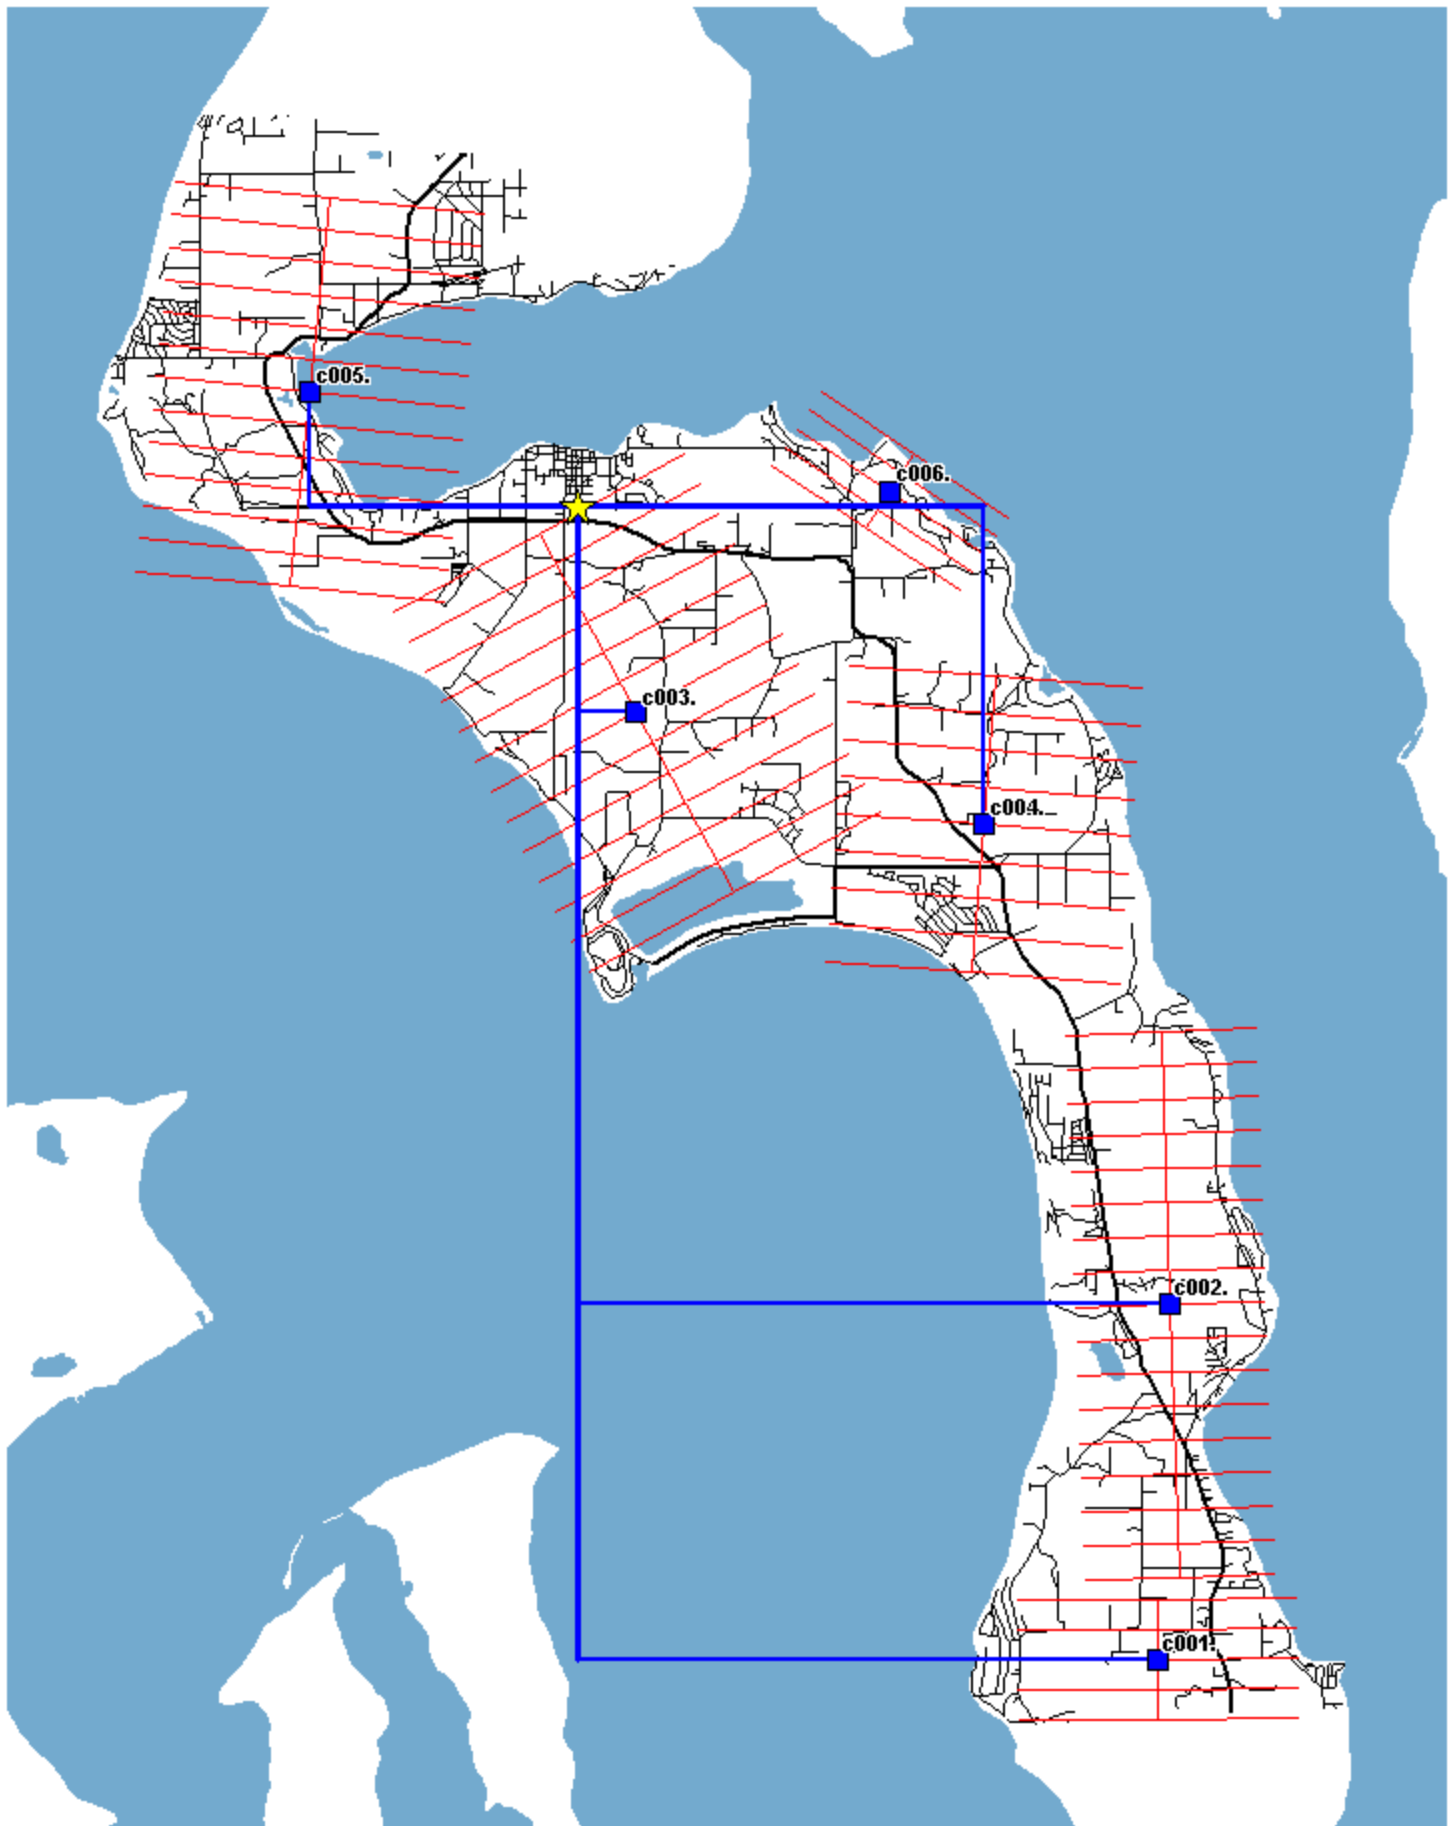

**Exhibit CMD-12 (HM 5.3 Revised)
Supplemental Reply Testimony of Christian M. Dippon**

	Central Office Switch
	SAI
	Fiber Feeder
	Copper Feeder
	Distribution (backbone and branch)
	Primary Highway (limited access)
	Primary Highway
	Major Road
	Minor Road
	Water

CLVWWAXA: HM 5.3 Modeled Network

CMISWAXA: HM 5.3 Modeled Network

CNCRWAXX: HM 5.3 Modeled Network

CNWWYWAXX: HM 5.3 Modeled Network

CPVLWAXX: HM 5.3 Modeled Network

CRLWWAXA: HM 5.3 Modeled Network

CSHRWAXX: HM 5.3 Modeled Network

CSTRWAXA: HM 5.3 Modeled Network

DMNGWAXA: HM 5.3 Modeled Network

DRTNWAXX: HM 5.3 Modeled Network

DVLLWAXX: HM 5.3 Modeled Network

EDSNWAXX: HM 5.3 Modeled Network

ENTTWAXX: HM 5.3 Modeled Network

EVRTWAXC: HM 5.3 Modeled Network