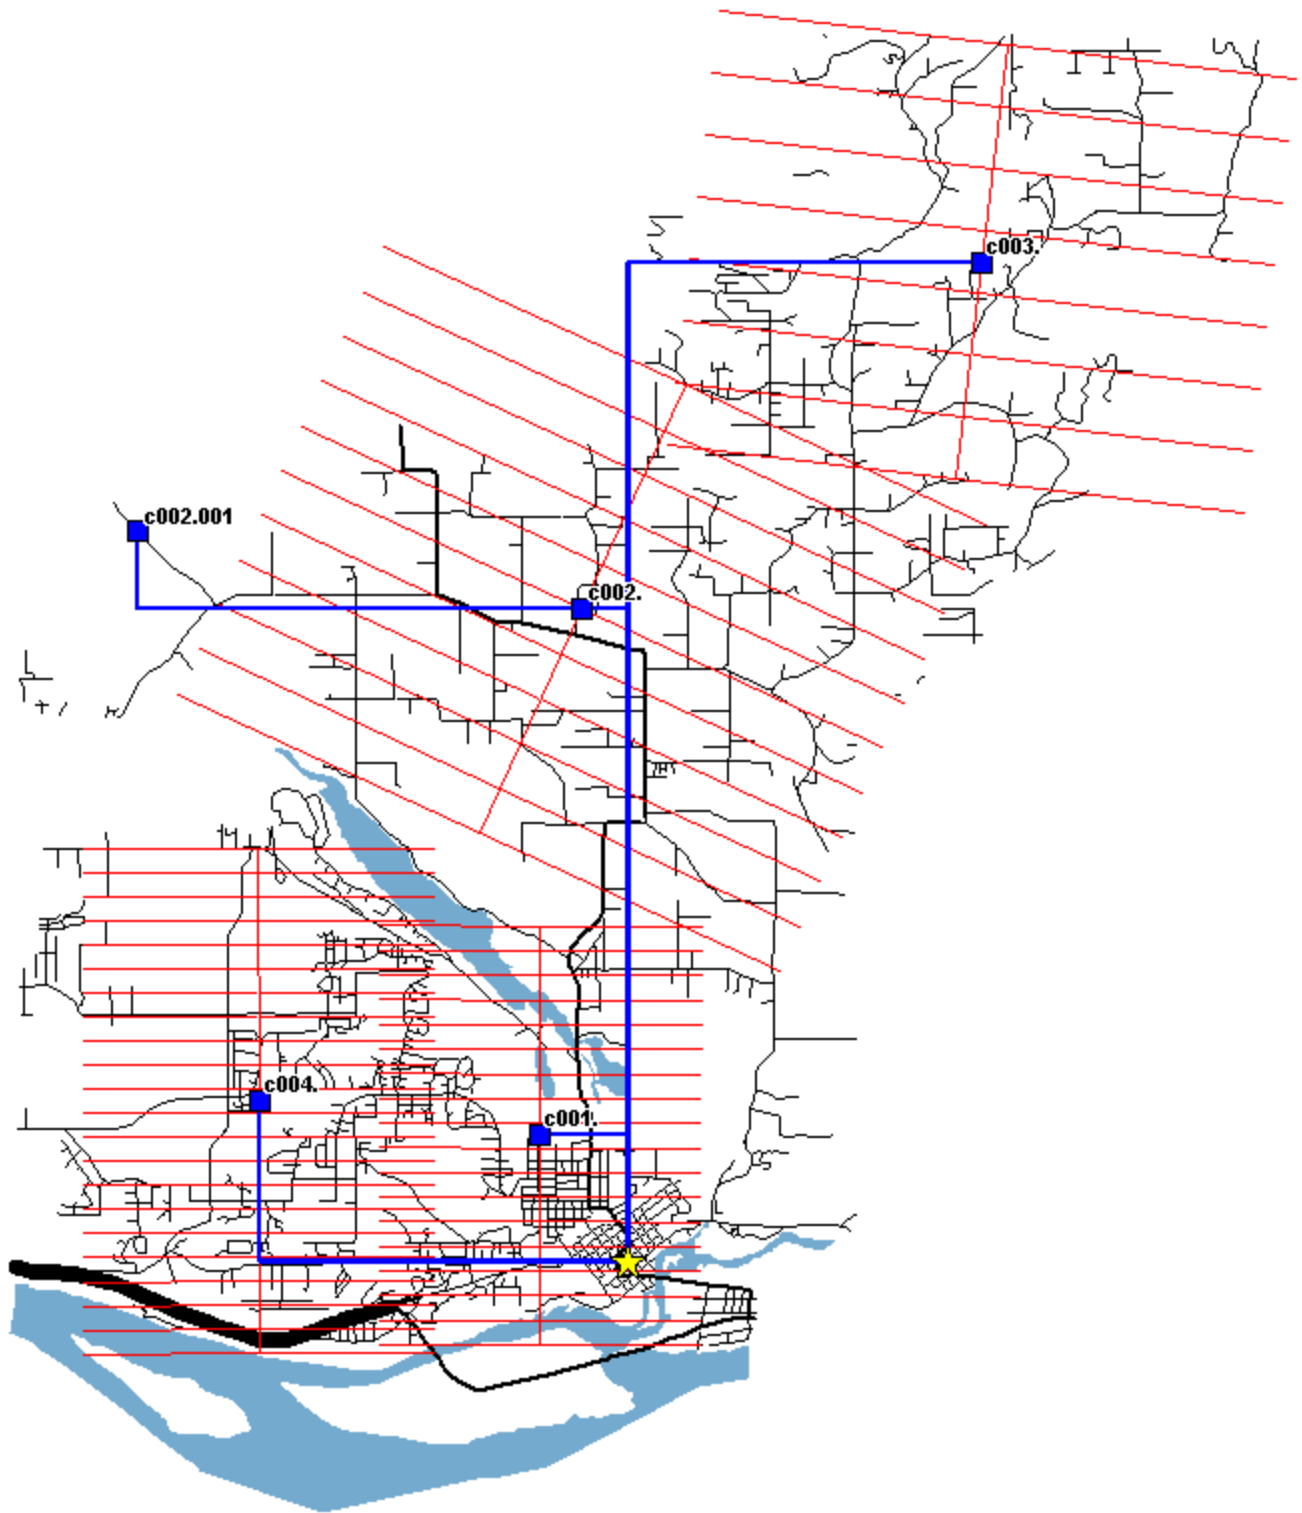

**Exhibit CMD-12 (HM 5.3 Revised)
Supplemental Reply Testimony of Christian M. Dippon**

	Central Office Switch
	SAI
	Fiber Feeder
	Copper Feeder
	Distribution (backbone and branch)
	Primary Highway (limited access)
	Primary Highway
	Major Road
	Minor Road
	Water

BOTHWAXB: HM 5.3 Modeled Network

BRBAWAXA: HM 5.3 Modeled Network

BRPTWAXX: HM 5.3 Modeled Network

BRWSWAXA: HM 5.3 Modeled Network

BURLWAXX: HM 5.3 Modeled Network

CAMSWAXX: HM 5.3 Modeled Network

CHLNWAXX: HM 5.3 Modeled Network

CLVWWAXA: HM 5.3 Modeled Network

CMISWAXA: HM 5.3 Modeled Network

CNCRWAXX: HM 5.3 Modeled Network

CNWWYWAXX: HM 5.3 Modeled Network

CPVLWAXX: HM 5.3 Modeled Network

CRLWWAXA: HM 5.3 Modeled Network

CSHRWAXX: HM 5.3 Modeled Network