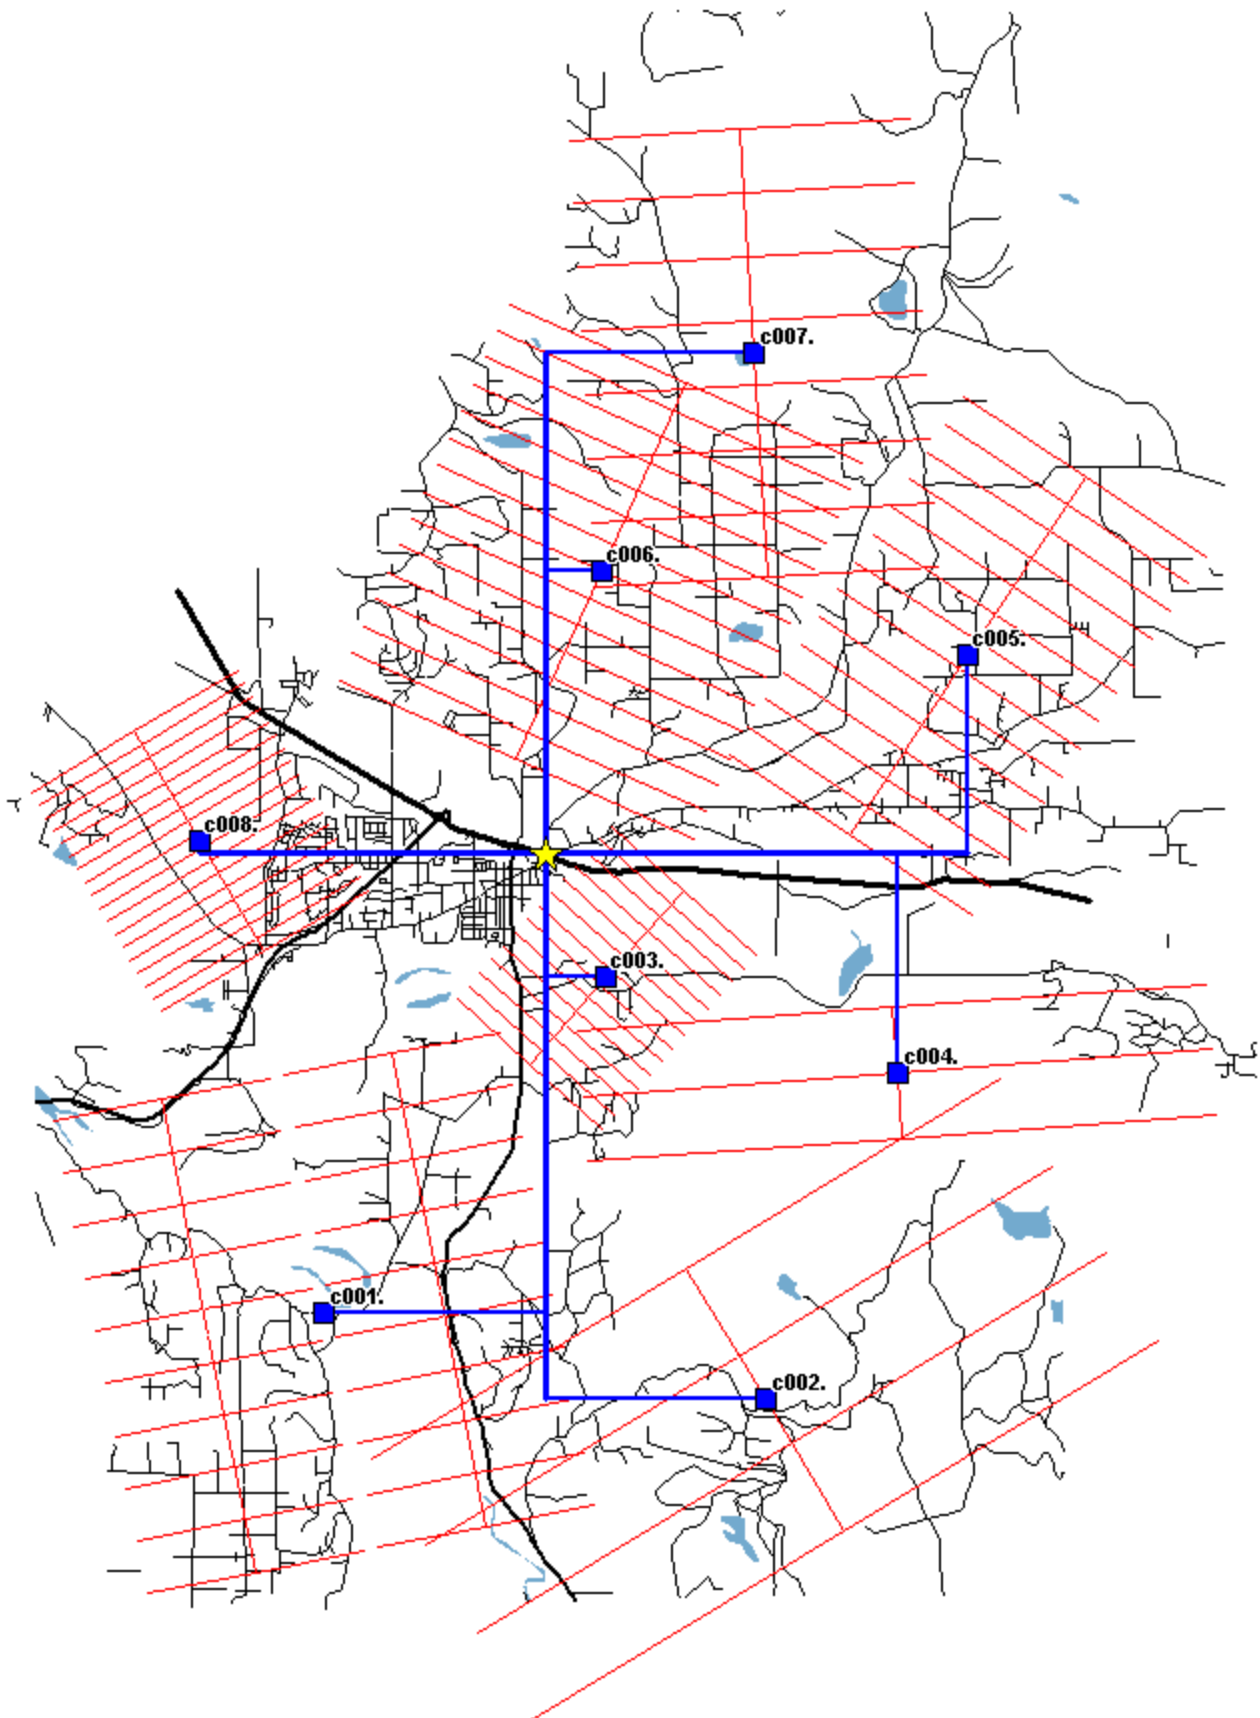

MONRWAXX: HM 5.3 Modeled Network