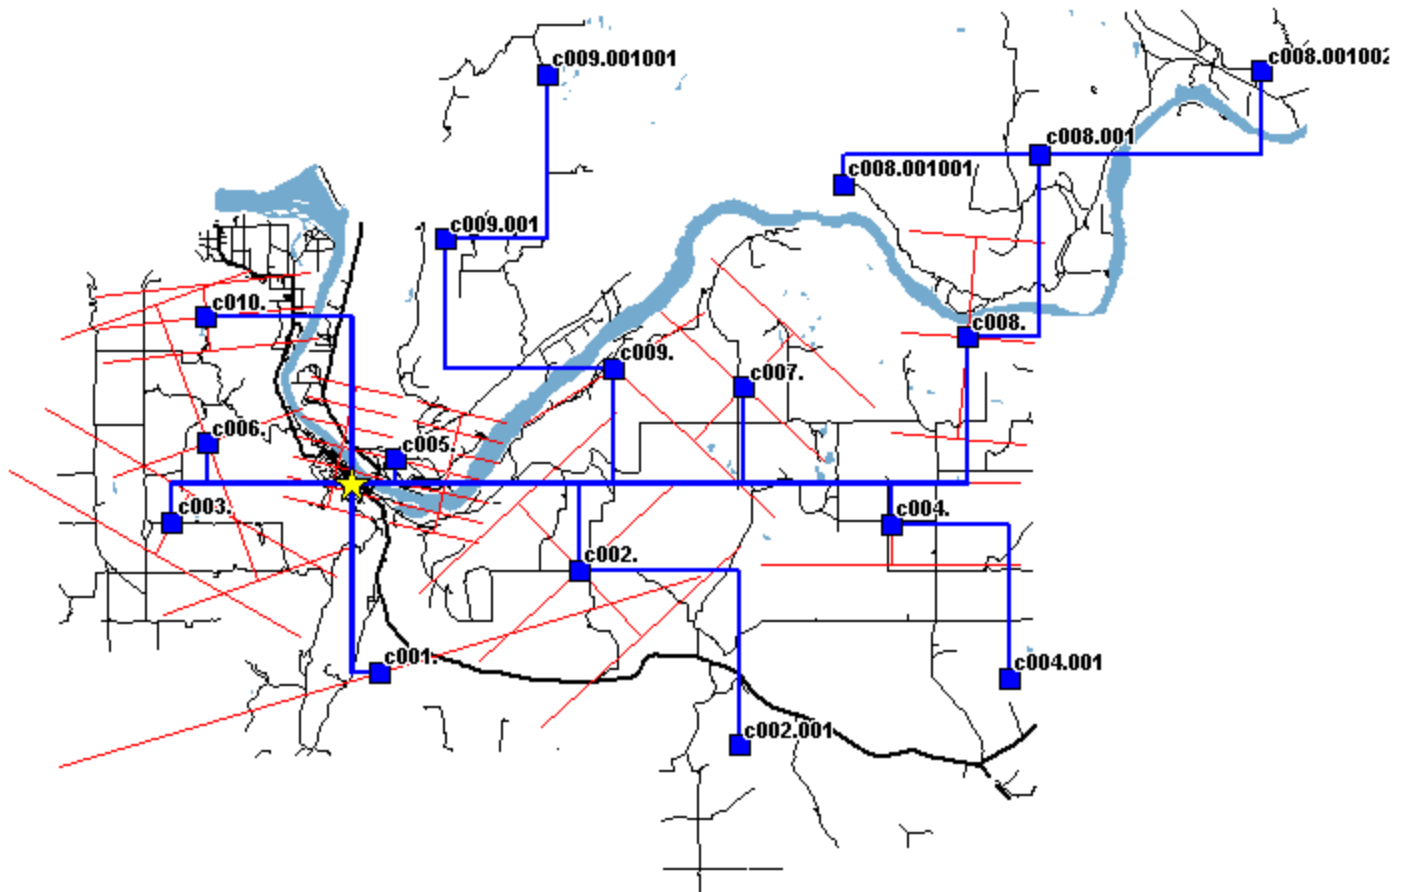

**Exhibit CMD-12 (HM 5.3 Revised)
Supplemental Reply Testimony of Christian M. Dippon**

	Central Office Switch
	SAI
	Fiber Feeder
	Copper Feeder
	Distribution (backbone and branch)
	Primary Highway (limited access)
	Primary Highway
	Major Road
	Minor Road
	Water

ACMEWAXA: HM 5.3 Modeled Network

ALGRWAXX: HM 5.3 Modeled Network

ANCRWAXX: HM 5.3 Modeled Network

ARTNWAXX: HM 5.3 Modeled Network

BGLKWAXX: HM 5.3 Modeled Network

BLANWAXB: HM 5.3 Modeled Network

BNCYWAXX: HM 5.3 Modeled Network

BOTHWAXB: HM 5.3 Modeled Network

BRBAWAXA: HM 5.3 Modeled Network

BRPTWAXX: HM 5.3 Modeled Network

BRWSWAXA: HM 5.3 Modeled Network

BURLWAXX: HM 5.3 Modeled Network

CAMSWAXX: HM 5.3 Modeled Network

CHLNWAXX: HM 5.3 Modeled Network