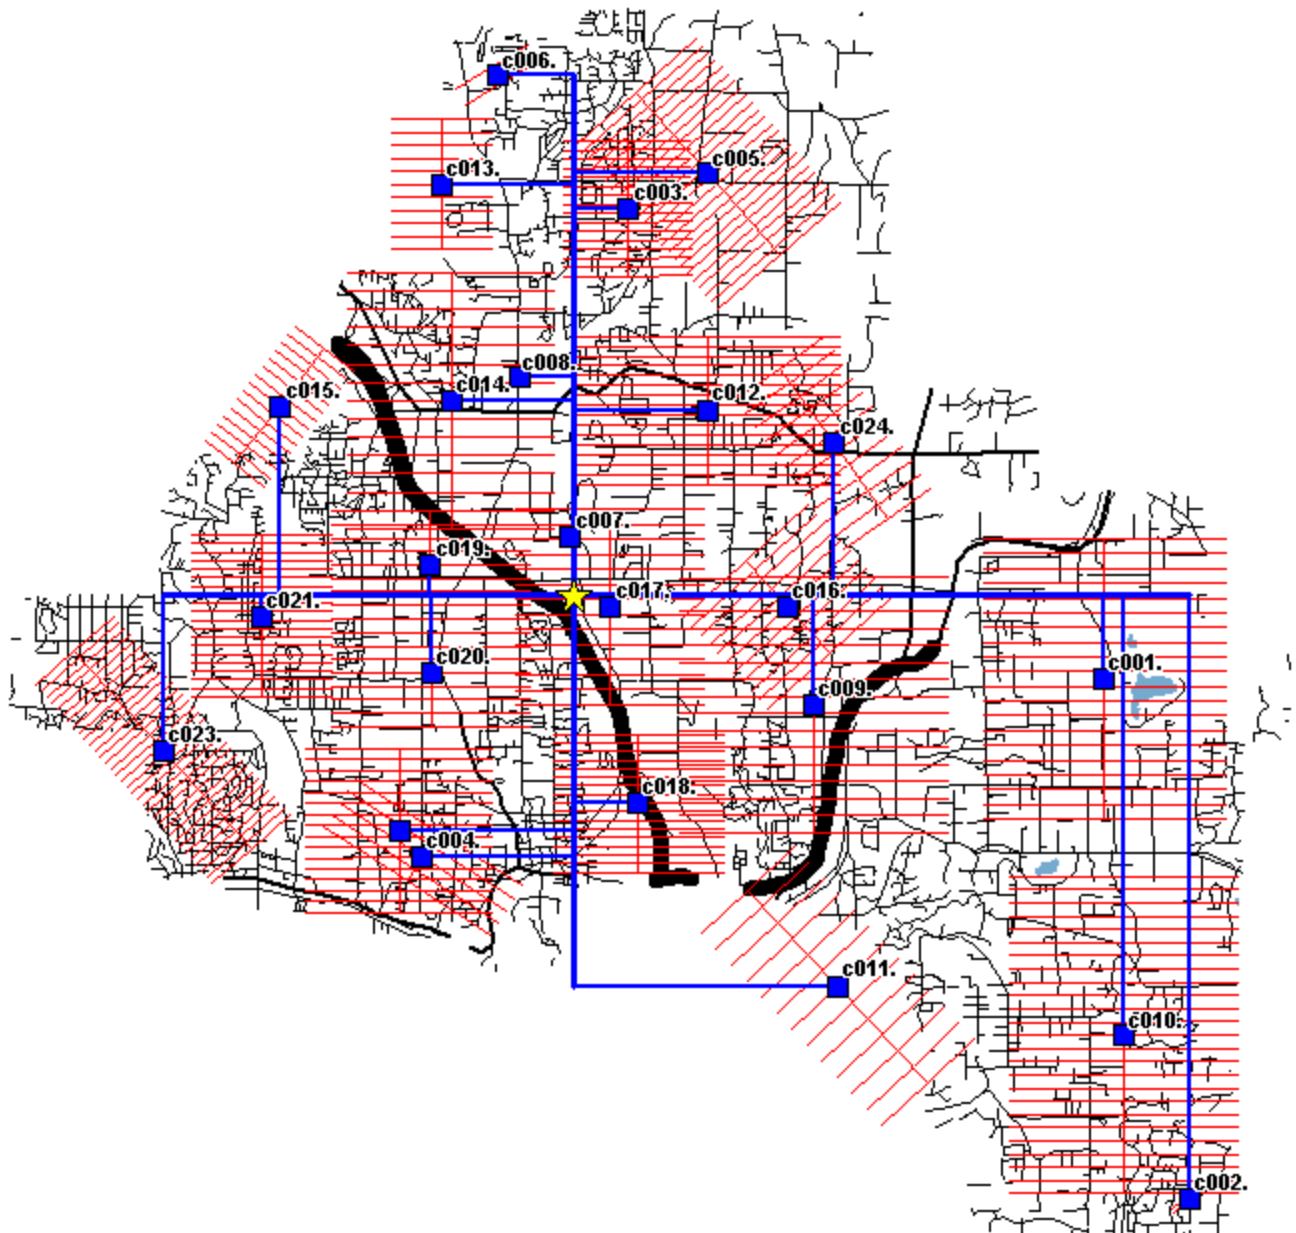

**Exhibit CMD-12 (HM 5.3 Revised)
Supplemental Reply Testimony of Christian M. Dippon**

	Central Office Switch
	SAI
	Fiber Feeder
	Copper Feeder
	Distribution (backbone and branch)
	Primary Highway (limited access)
	Primary Highway
	Major Road
	Minor Road
	Water

ACMEWAXA: HM 5.3 Modeled Network

ALGRWAXX: HM 5.3 Modeled Network

ANCRWAXX: HM 5.3 Modeled Network

ARTNWAXX: HM 5.3 Modeled Network

BGLKWAXX: HM 5.3 Modeled Network

BLANWAXB: HM 5.3 Modeled Network

BNCYWAXX: HM 5.3 Modeled Network

BOTHWAXB: HM 5.3 Modeled Network

BRBAWAXA: HM 5.3 Modeled Network

BRPTWAXX: HM 5.3 Modeled Network

BRWSWAXA: HM 5.3 Modeled Network

BURLWAXX: HM 5.3 Modeled Network

CAMSWAXX: HM 5.3 Modeled Network

CHLNWAXX: HM 5.3 Modeled Network

CLVWWAXA: HM 5.3 Modeled Network

CMISWAXA: HM 5.3 Modeled Network

CNCRWAXX: HM 5.3 Modeled Network

CNWWYWAXX: HM 5.3 Modeled Network

CPVLWAXX: HM 5.3 Modeled Network

CRLWWAXA: HM 5.3 Modeled Network

CSHRWAXX: HM 5.3 Modeled Network