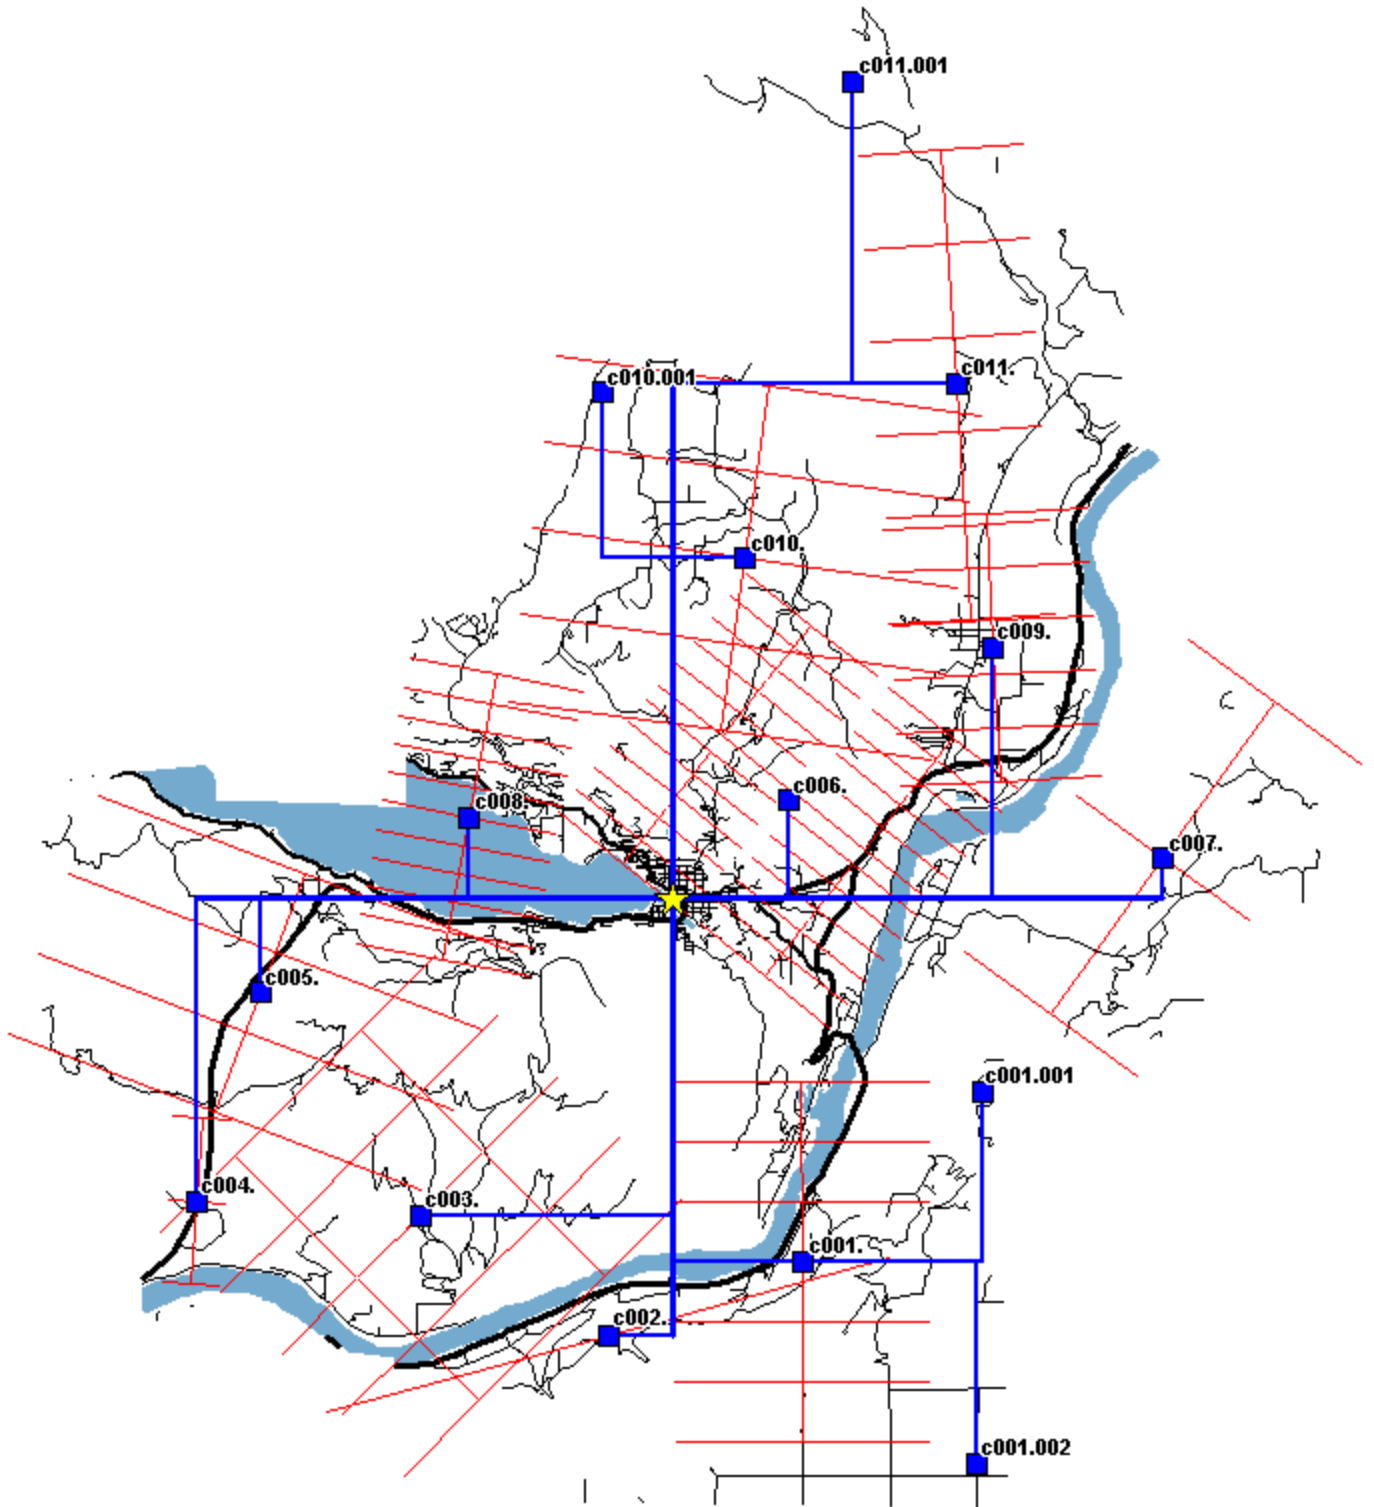

**Exhibit CMD-12 (HM 5.3 Revised)
Supplemental Reply Testimony of Christian M. Dippon**

	Central Office Switch
	SAI
	Fiber Feeder
	Copper Feeder
	Distribution (backbone and branch)
	Primary Highway (limited access)
	Primary Highway
	Major Road
	Minor Road
	Water

BOTHWAXB: HM 5.3 Modeled Network

BRBAWAXA: HM 5.3 Modeled Network

BRPTWAXX: HM 5.3 Modeled Network

BRWSWAXA: HM 5.3 Modeled Network

BURLWAXX: HM 5.3 Modeled Network

CAMSWAXX: HM 5.3 Modeled Network

CHLNWAXX: HM 5.3 Modeled Network