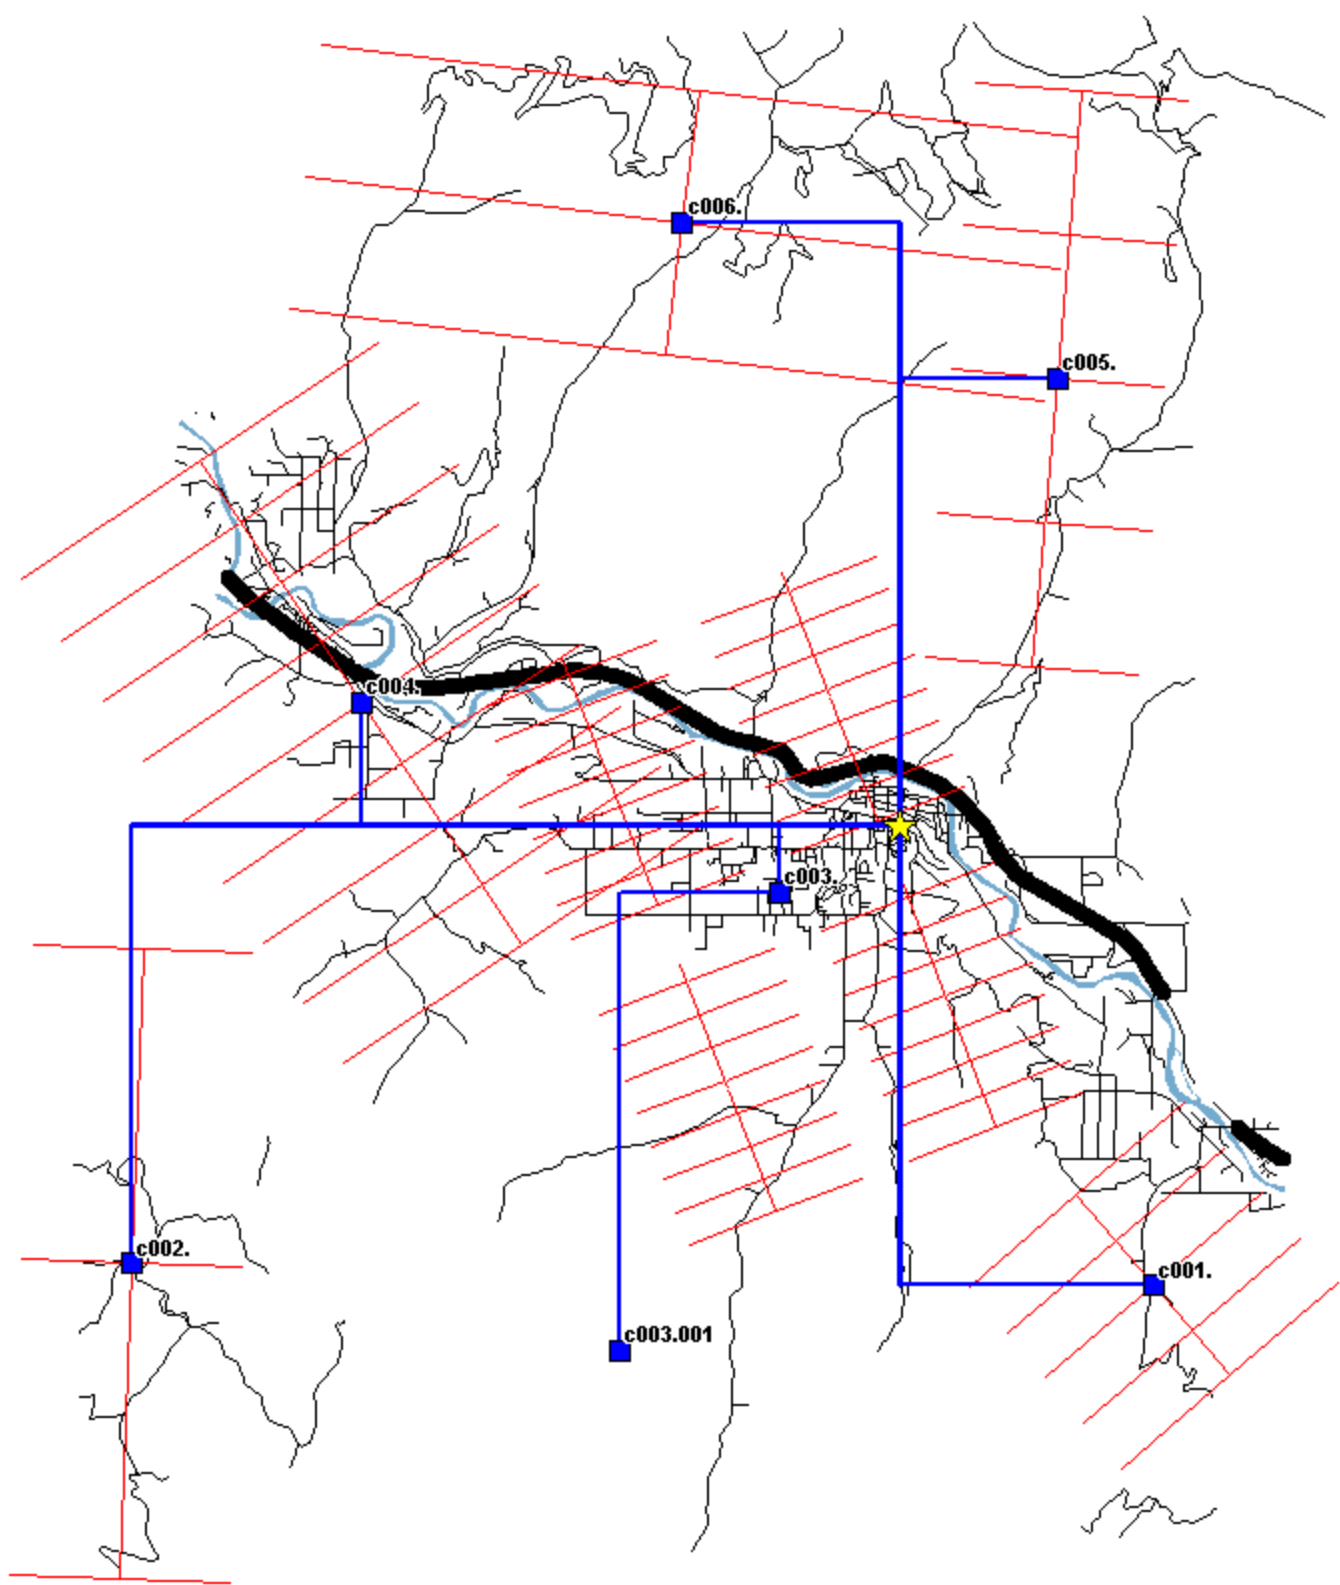

**Exhibit CMD-12 (HM 5.3 Revised)
Supplemental Reply Testimony of Christian M. Dippon**

	Central Office Switch
	SAI
	Fiber Feeder
	Copper Feeder
	Distribution (backbone and branch)
	Primary Highway (limited access)
	Primary Highway
	Major Road
	Minor Road
	Water

BOTHWAXB: HM 5.3 Modeled Network

BRBAWAXA: HM 5.3 Modeled Network

BRPTWAXX: HM 5.3 Modeled Network

BRWSWAXA: HM 5.3 Modeled Network

BURLWAXX: HM 5.3 Modeled Network

CAMSWAXX: HM 5.3 Modeled Network

CHLNWAXX: HM 5.3 Modeled Network

CLVWWAXA: HM 5.3 Modeled Network

CMISWAXA: HM 5.3 Modeled Network

CNCRWAXX: HM 5.3 Modeled Network

CNWWYWAXX: HM 5.3 Modeled Network

CPVLWAXX: HM 5.3 Modeled Network

CRLWWAXA: HM 5.3 Modeled Network

CSHRWAXX: HM 5.3 Modeled Network

CSTRWAXA: HM 5.3 Modeled Network

DMNGWAXA: HM 5.3 Modeled Network

DRTNWAXX: HM 5.3 Modeled Network

DVLLWAXX: HM 5.3 Modeled Network

EDSNWAXX: HM 5.3 Modeled Network

ENTTWAXX: HM 5.3 Modeled Network

EVRTWAXC: HM 5.3 Modeled Network