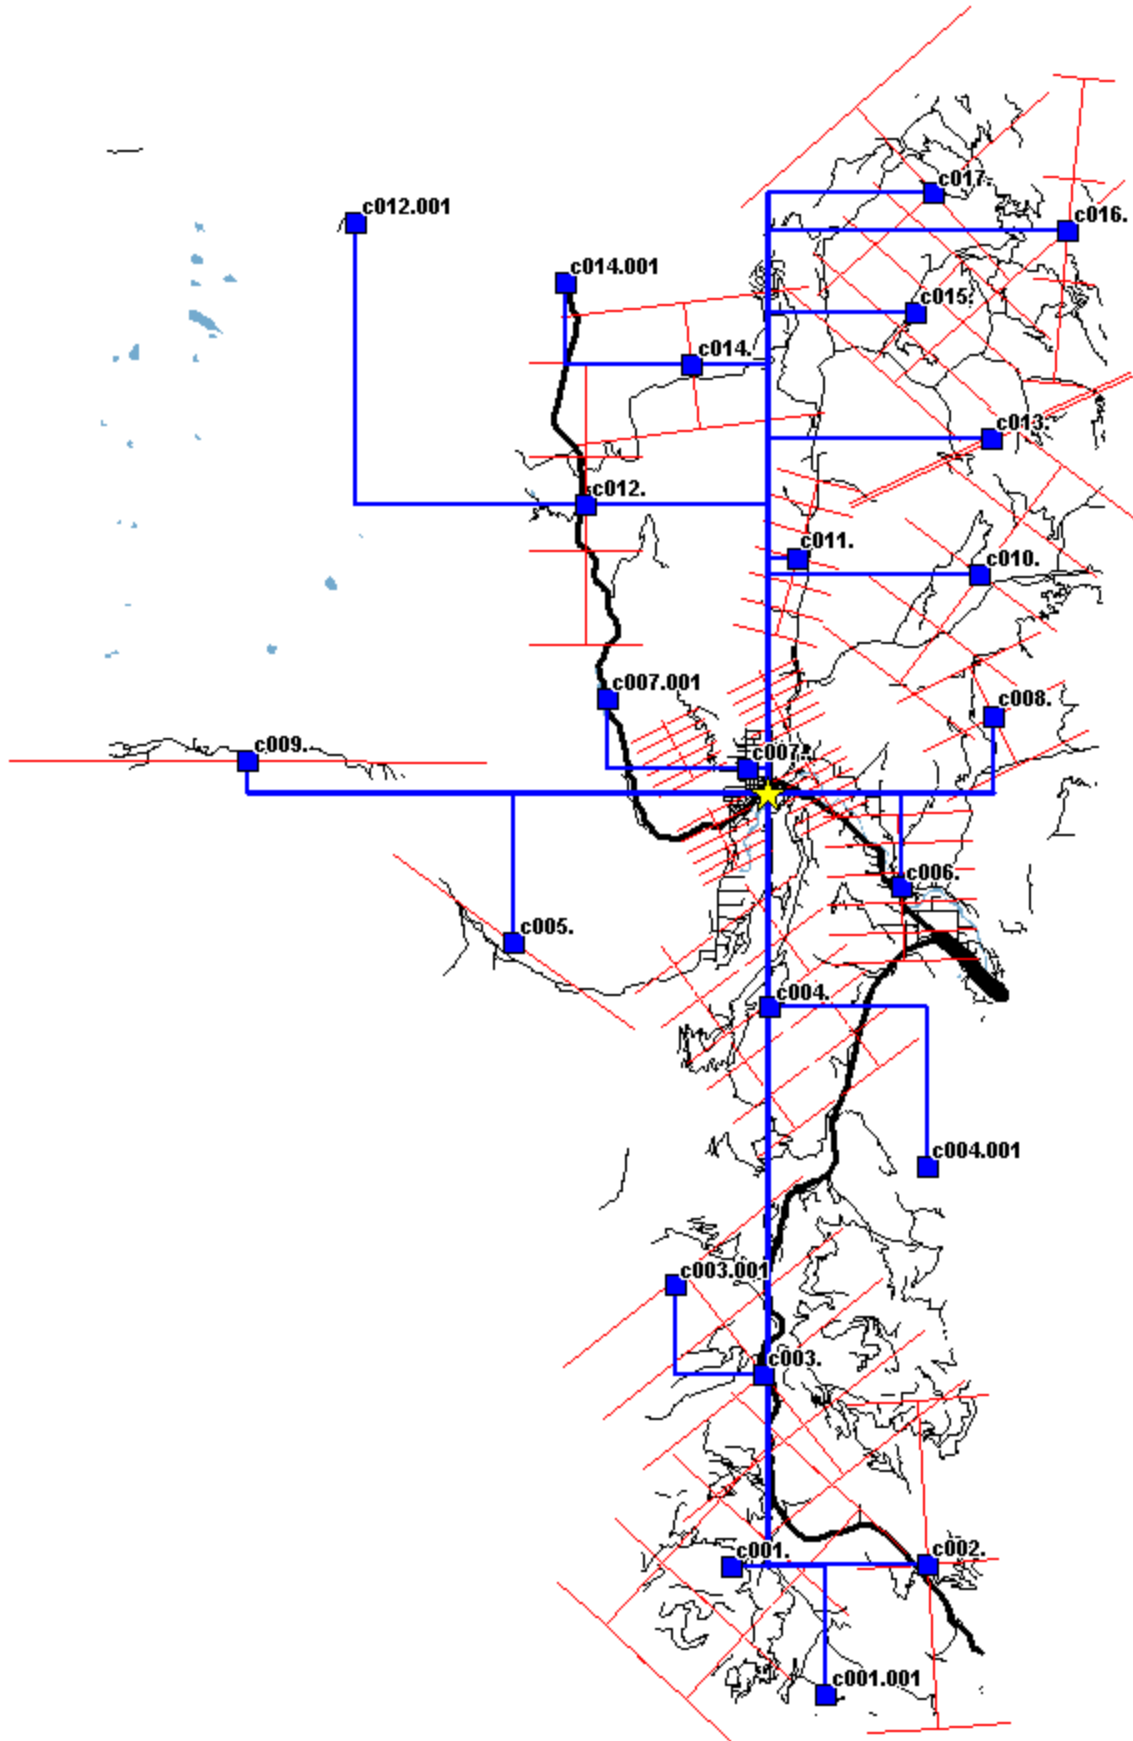

**Exhibit CMD-12 (HM 5.3 Revised)
Supplemental Reply Testimony of Christian M. Dippon**

	Central Office Switch
	SAI
	Fiber Feeder
	Copper Feeder
	Distribution (backbone and branch)
	Primary Highway (limited access)
	Primary Highway
	Major Road
	Minor Road
	Water

KNWCWAXB: HM 5.3 Modeled Network

KNWCWAXC: HM 5.3 Modeled Network

KRLDWAXX: HM 5.3 Modeled Network

LACNWAXX: HM 5.3 Modeled Network

LARLWAXX: HM 5.3 Modeled Network

LATHWAXA: HM 5.3 Modeled Network

LKGWWAXA: HM 5.3 Modeled Network

LKSTWAXA: HM 5.3 Modeled Network

LKWNWAXA: HM 5.3 Modeled Network

LOMSWAXA: HM 5.3 Modeled Network

LVWOWAXX: HM 5.3 Modeled Network

LYNDWAXX: HM 5.3 Modeled Network

MLDNWAXA: HM 5.3 Modeled Network

MLSNWAXA: HM 5.3 Modeled Network