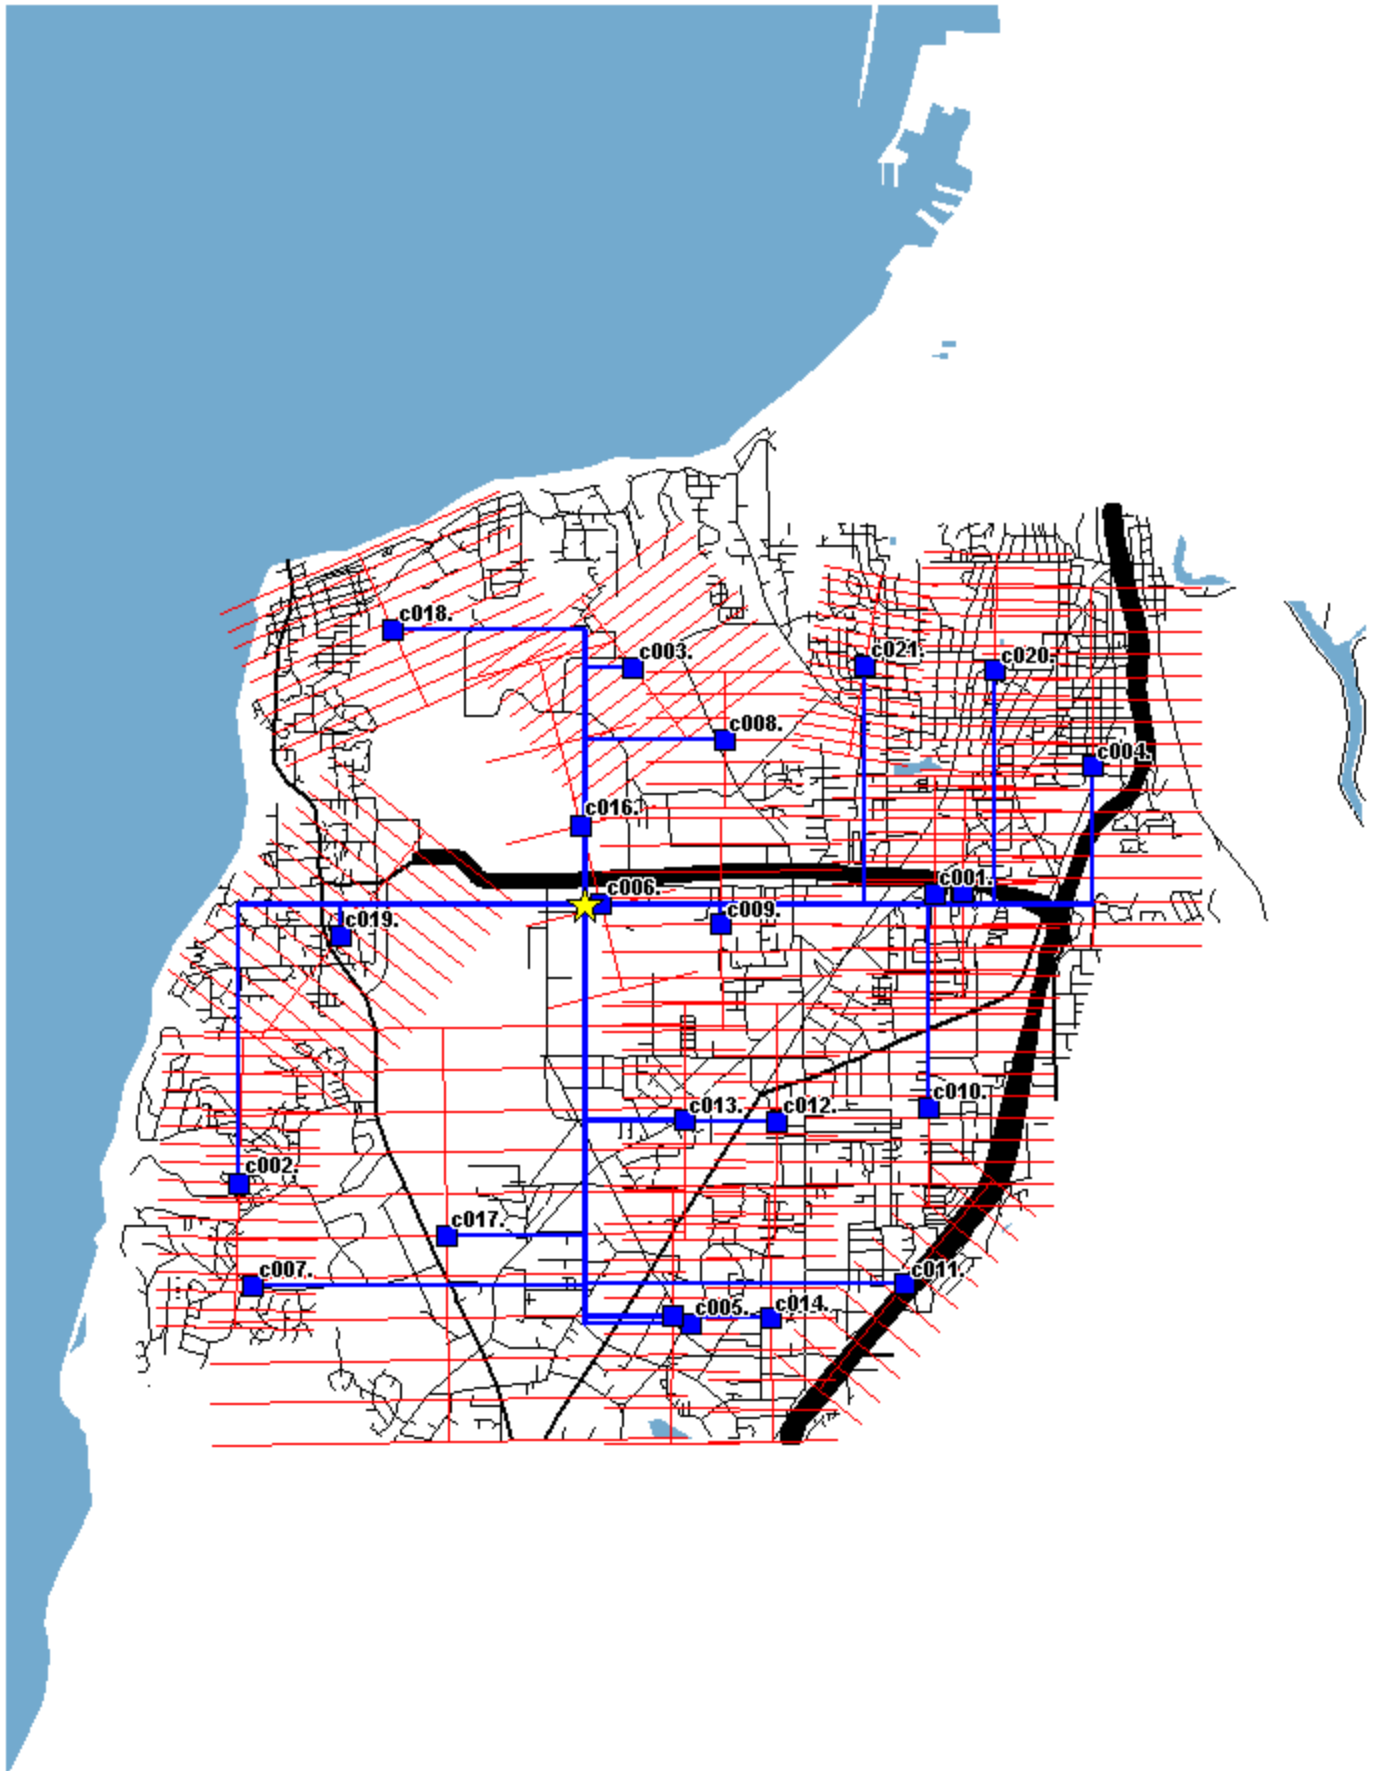

**Exhibit CMD-12 (HM 5.3 Revised)
Supplemental Reply Testimony of Christian M. Dippon**

	Central Office Switch
	SAI
	Fiber Feeder
	Copper Feeder
	Distribution (backbone and branch)
	Primary Highway (limited access)
	Primary Highway
	Major Road
	Minor Road
	Water

CSTRWAXA: HM 5.3 Modeled Network

DMNGWAXA: HM 5.3 Modeled Network

DRTNWAXX: HM 5.3 Modeled Network

DVLLWAXX: HM 5.3 Modeled Network

EDSNWAXX: HM 5.3 Modeled Network

ENTTWAXX: HM 5.3 Modeled Network

EVRTWAXC: HM 5.3 Modeled Network

EVRTWAXF: HM 5.3 Modeled Network

EVSNWAXX: HM 5.3 Modeled Network

EWNCWAXA: HM 5.3 Modeled Network

FNDLWAXA: HM 5.3 Modeled Network

FRFDWAXA: HM 5.3 Modeled Network

FRTNWAXX: HM 5.3 Modeled Network

GERGWAXX: HM 5.3 Modeled Network