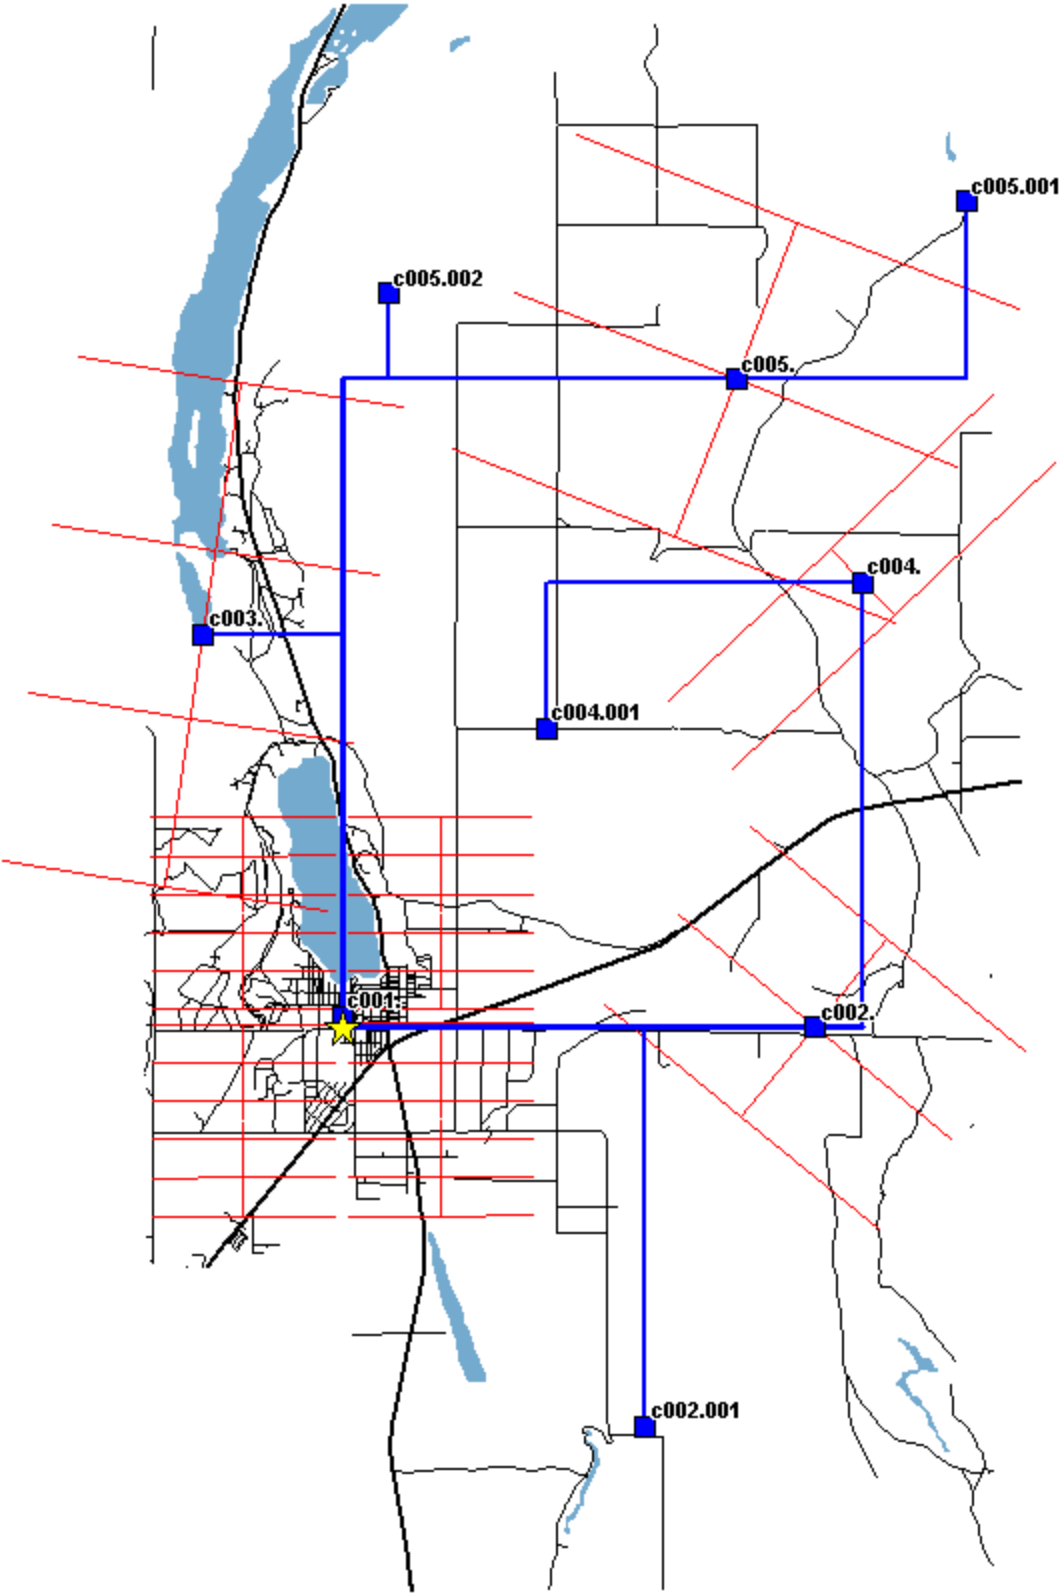

**Exhibit CMD-12 (HM 5.3 Revised)
Supplemental Reply Testimony of Christian M. Dippon**

	Central Office Switch
	SAI
	Fiber Feeder
	Copper Feeder
	Distribution (backbone and branch)
	Primary Highway (limited access)
	Primary Highway
	Major Road
	Minor Road
	Water

ROSLWAXA: HM 5.3 Modeled Network

RPBLWAXA: HM 5.3 Modeled Network

SKYKWAXX: HM 5.3 Modeled Network

SLLKWAXA: HM 5.3 Modeled Network

SMSHWAXA: HM 5.3 Modeled Network

SNHSWAXX: HM 5.3 Modeled Network

SOLKWAXX: HM 5.3 Modeled Network