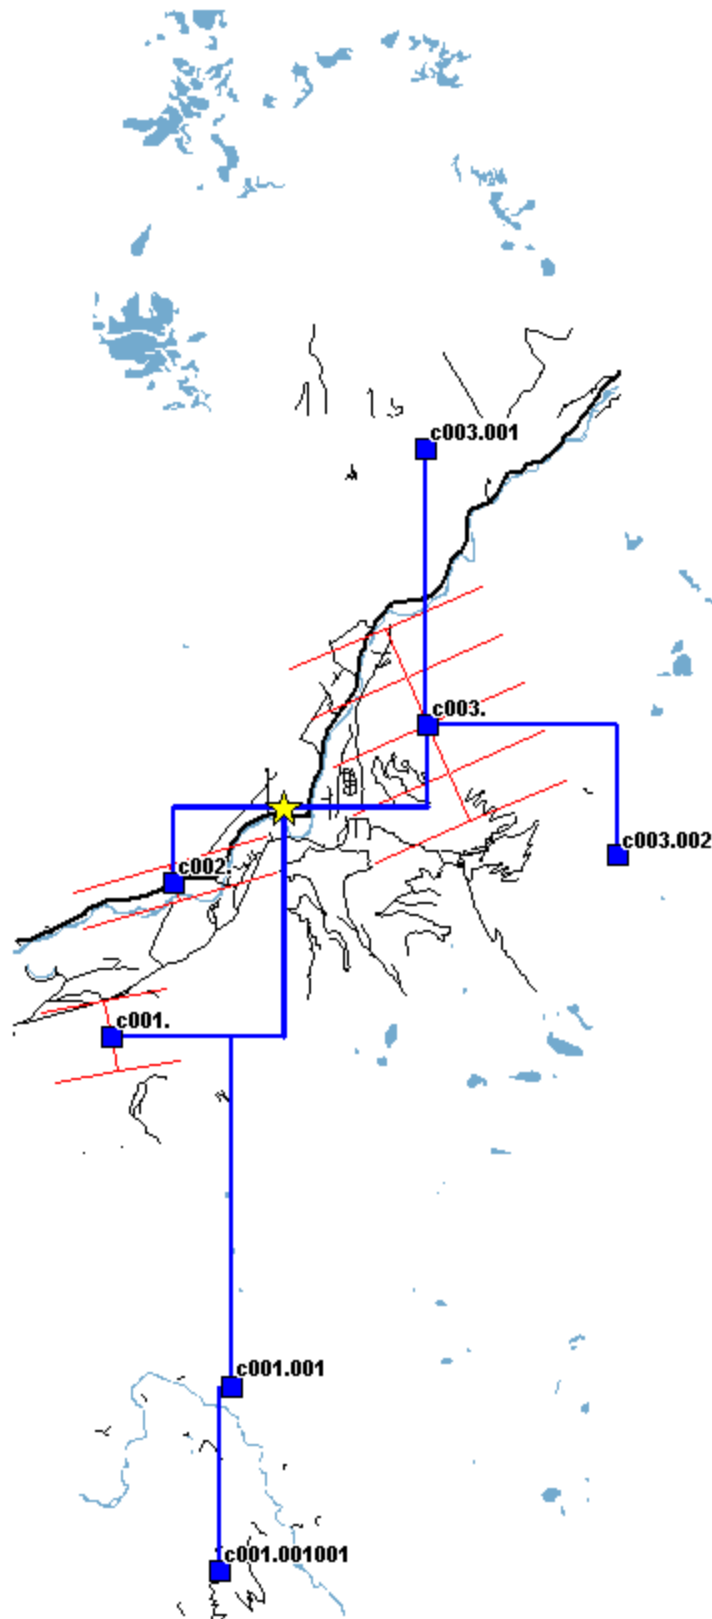

**Exhibit CMD-12 (HM 5.3 Revised)
Supplemental Reply Testimony of Christian M. Dippon**

	Central Office Switch
	SAI
	Fiber Feeder
	Copper Feeder
	Distribution (backbone and branch)
	Primary Highway (limited access)
	Primary Highway
	Major Road
	Minor Road
	Water

MNFDWAXX: HM 5.3 Modeled Network

MNSNWAXA: HM 5.3 Modeled Network

MONRWAXX: HM 5.3 Modeled Network

MPFLWAXA: HM 5.3 Modeled Network

MRBLWAXX: HM 5.3 Modeled Network

MRWYWAXA: HM 5.3 Modeled Network

MTVRWAXX: HM 5.3 Modeled Network