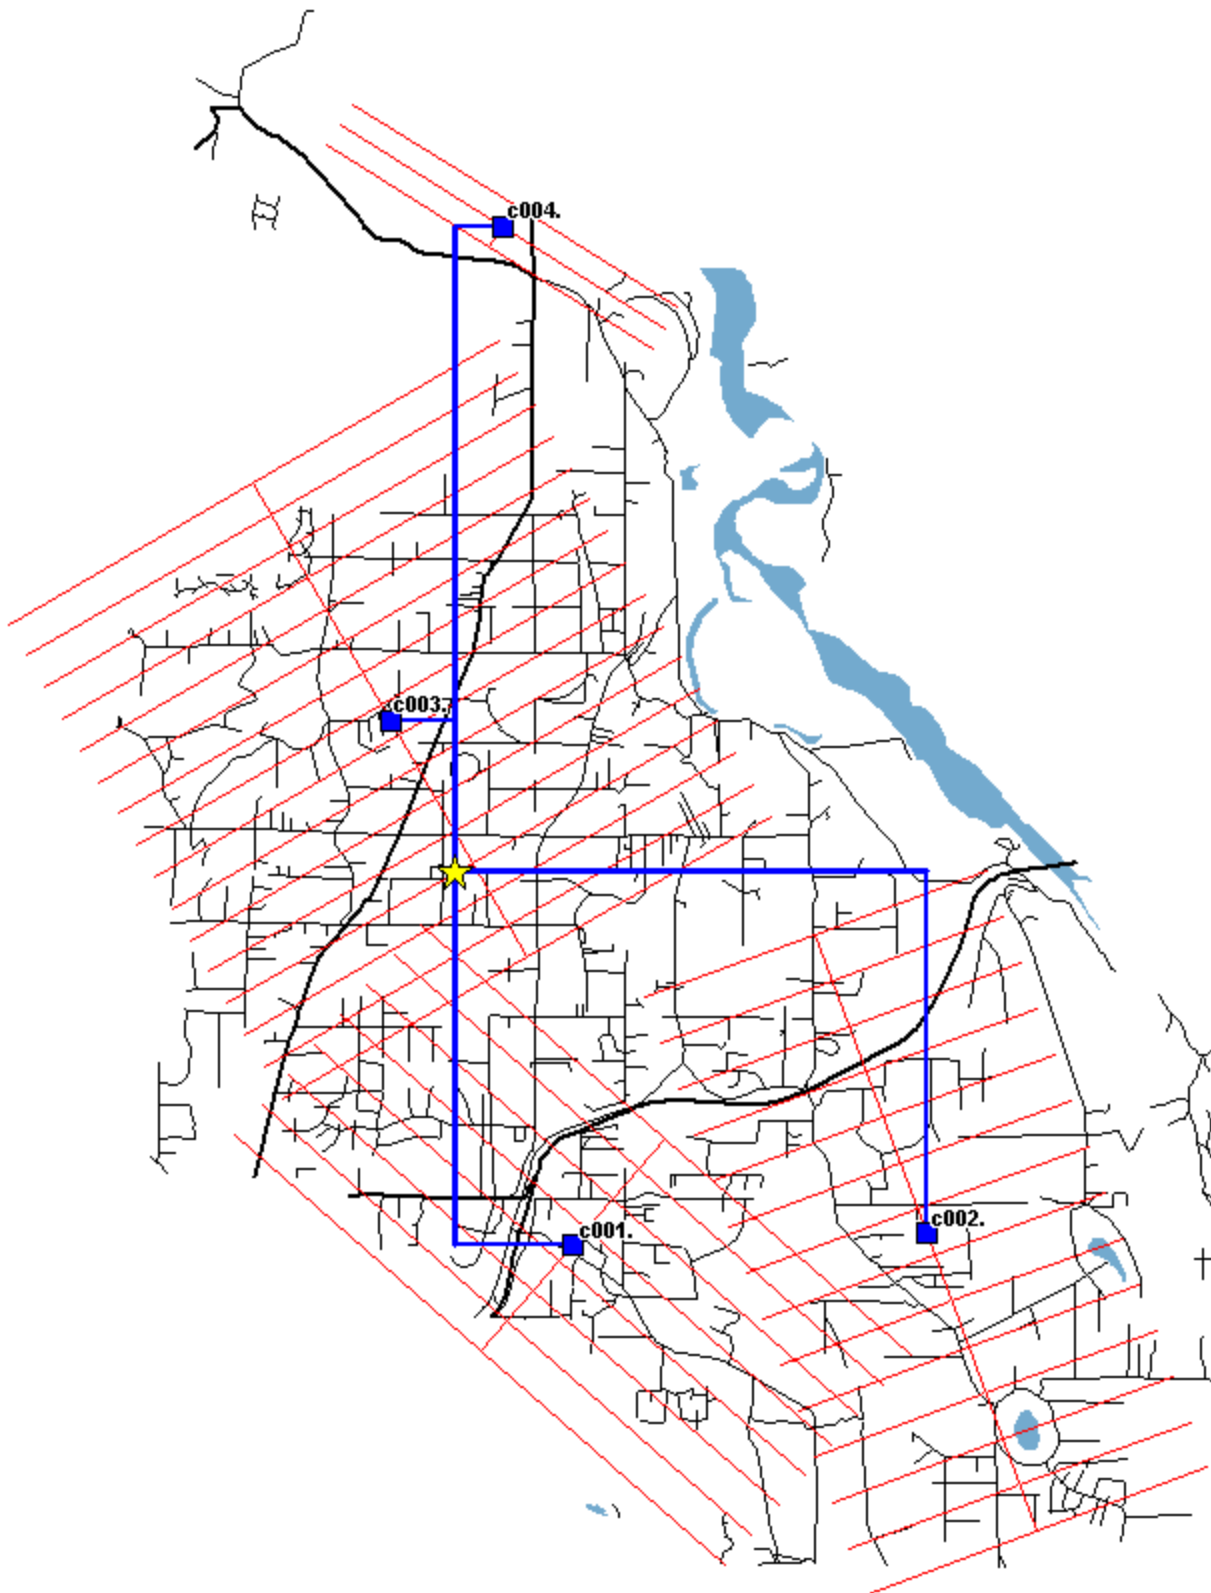

**Exhibit CMD-12 (HM 5.3 Revised)
Supplemental Reply Testimony of Christian M. Dippon**

	Central Office Switch
	SAI
	Fiber Feeder
	Copper Feeder
	Distribution (backbone and branch)
	Primary Highway (limited access)
	Primary Highway
	Major Road
	Minor Road
	Water

BOTHWAXB: HM 5.3 Modeled Network

BRBAWAXA: HM 5.3 Modeled Network

BRPTWAXX: HM 5.3 Modeled Network

BRWSWAXA: HM 5.3 Modeled Network

BURLWAXX: HM 5.3 Modeled Network

CAMSWAXX: HM 5.3 Modeled Network

CHLNWAXX: HM 5.3 Modeled Network

CLVWWAXA: HM 5.3 Modeled Network

CMISWAXA: HM 5.3 Modeled Network

CNCRWAXX: HM 5.3 Modeled Network

CNWWYWAXX: HM 5.3 Modeled Network

CPVLWAXX: HM 5.3 Modeled Network

CRLWWAXA: HM 5.3 Modeled Network

CSHRWAXX: HM 5.3 Modeled Network