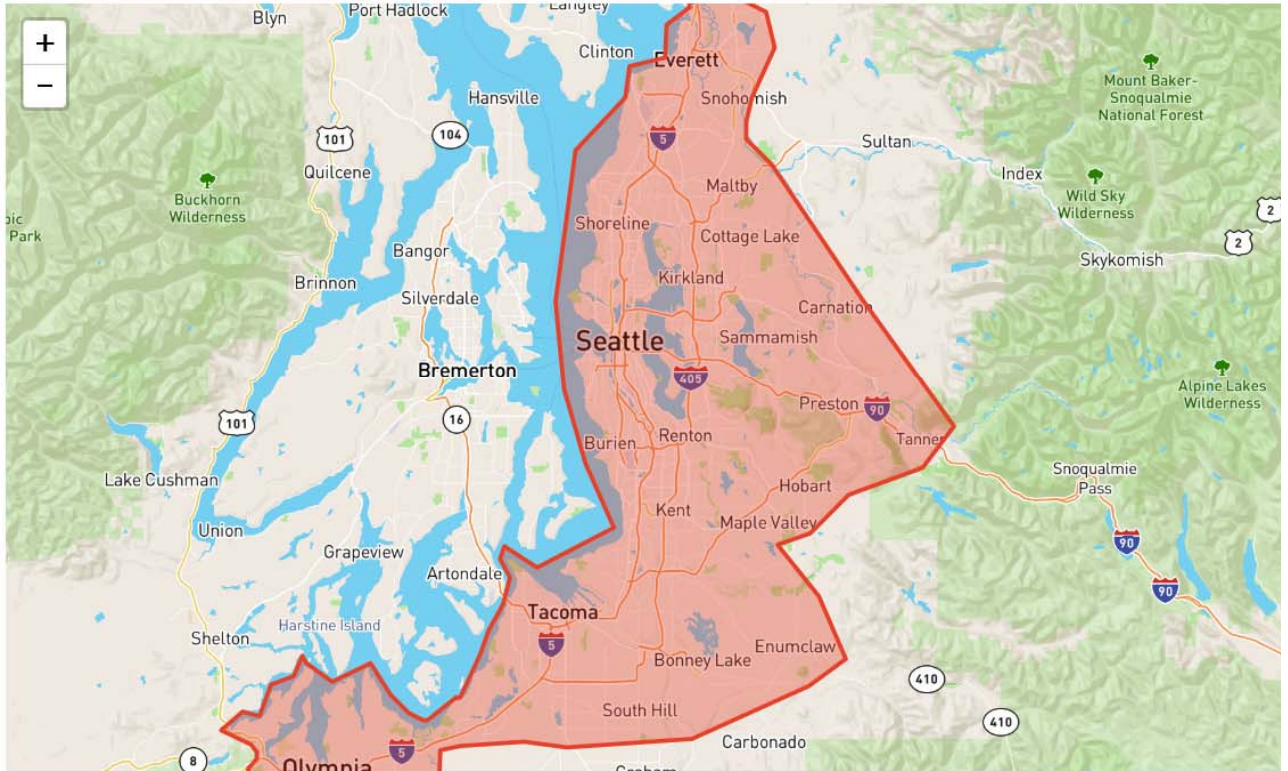

Estimate Your Moving Costs

Simply enter your pickup and drop-off location and the number of items you plan to move. This is an estimated price and is subject to change when adding more items, details, and options.

Pick-up Location

Drop-off Location

Number of Items

GET ESTIMATE

BOOK A DOLLY