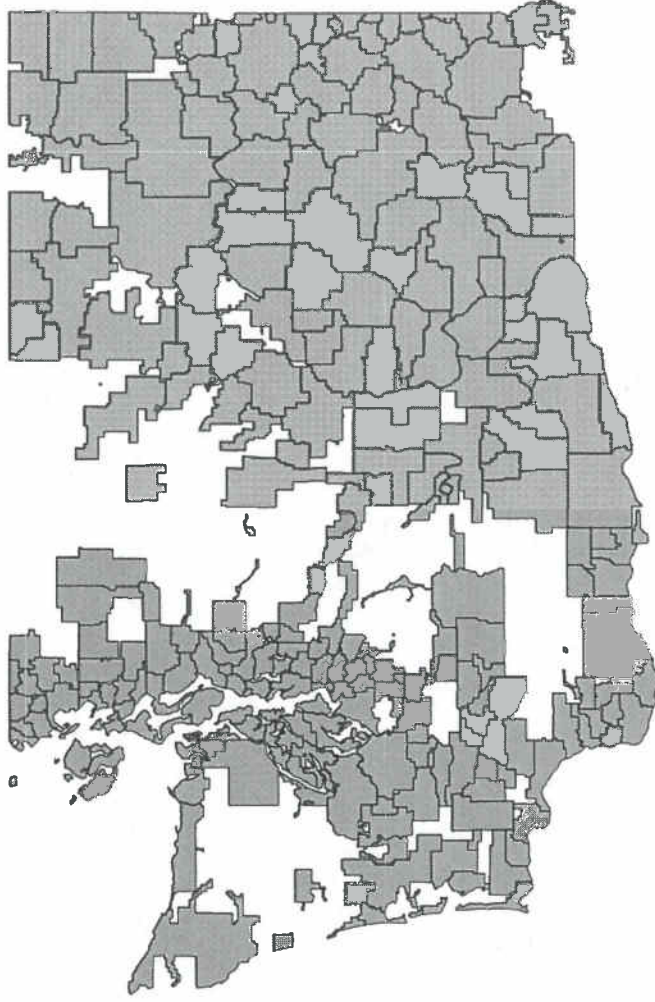

# Study Area Boundary Data Collection

Federal Communications Commission

Contact Info | Sign Out

Light  
Satellite

Certified on: // 7:00 pm

[View Study Area Codes](#) | [Upload Study Area Codes](#)

Click on a shaded region on the map to display the polygon attributes.

[Reset Map](#)

*Washington State  
- Certified -  
6/28/2013  
at 12:52 pm (E.T.).*

Data © OpenStreetMap and contributors, CC-BY-SA

If you have any questions or need assistance, please send an email to [StudyAreaBoundaries@fcc.gov](mailto:StudyAreaBoundaries@fcc.gov) or you may call the Industry Analysis and Technology Division at (202) 418-0940.