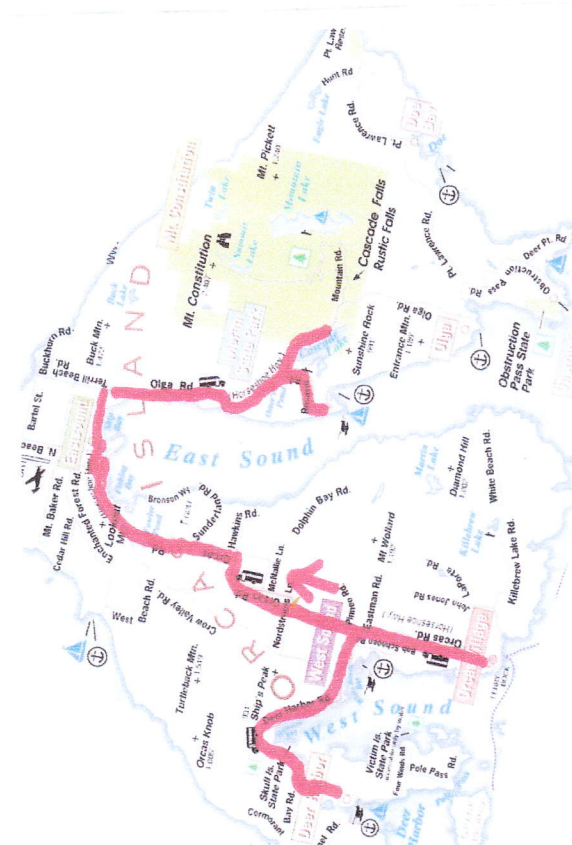

SAN JUAN TRANSIT
ORCAS ISLAND

Route 201-W

Route 205-W

Route 203-W

Route 207-W

Tariff 12

ISSUE DATE:

APRIL 29, 2013

EFFECTIVE DATE:

JUNE 21, 2013

Route 206-E

Tariff 12

SAN JUAN TRANSIT

ORCAS ISLAND

APRIL 29, 2013

JUNE 21, 2013

ISSUE DATE:

EFFECTIVE DATE:

Route 202-E