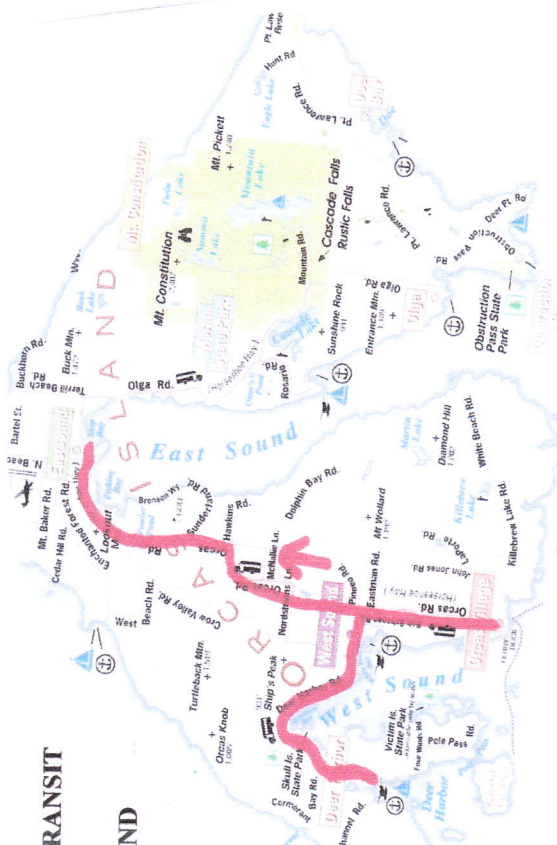

SAN JUAN TRANSIT
ORCAS ISLAND

Route 201-W

Route 205-W

Route 203-W

Route 207-W

Tariff 12

ISSUE DATE:

APRIL 29, 2013

EFFECTIVE DATE:

JUNE 21, 2013

Route 206-E

Tariff 12

SAN JUAN TRANSIT

ORCAS ISLAND

APRIL 29, 2013

JUNE 21, 2013

ISSUE DATE:

EFFECTIVE DATE:

Route 202-E