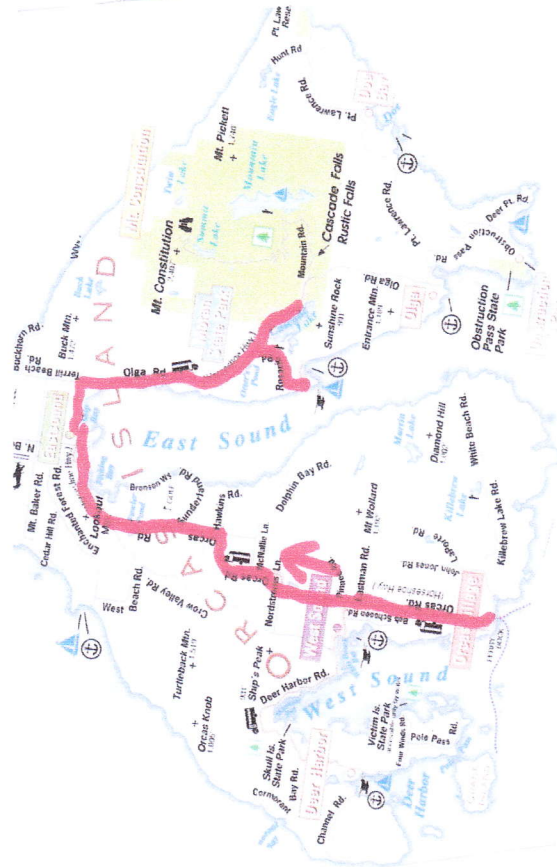

SAN JUAN TRANSIT
ORCAS ISLAND

Route 201-W

Route 205-W

Route 203-W

Route 207-W

Tariff 12

ISSUE DATE:

APRIL 29, 2013

EFFECTIVE DATE:

JUNE 21, 2013

Route 206-E

Tariff 12

SAN JUAN TRANSIT

ORCAS ISLAND

APRIL 29, 2013

JUNE 21, 2013

ISSUE DATE:

EFFECTIVE DATE:

Route 202-E