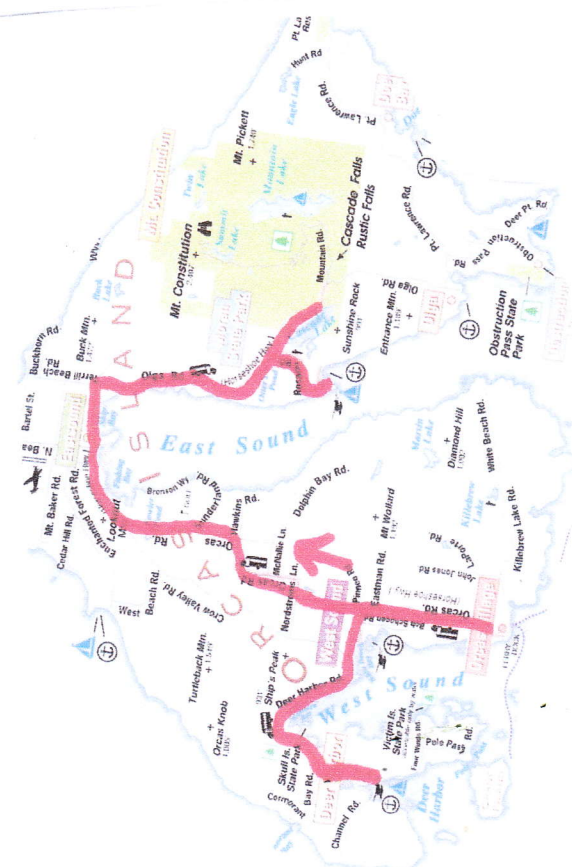

SAN JUAN TRANSIT
ORCAS ISLAND

Route 201-W

Route 205-W

Route 203-W

Route 207-W

Tariff 12

ISSUE DATE:

APRIL 29, 2013

EFFECTIVE DATE:

JUNE 21, 2013

Route 206-E

Tariff 12

SAN JUAN TRANSIT

ORCAS ISLAND

APRIL 29, 2013

JUNE 21, 2013

ISSUE DATE:

EFFECTIVE DATE:

Route 202-E