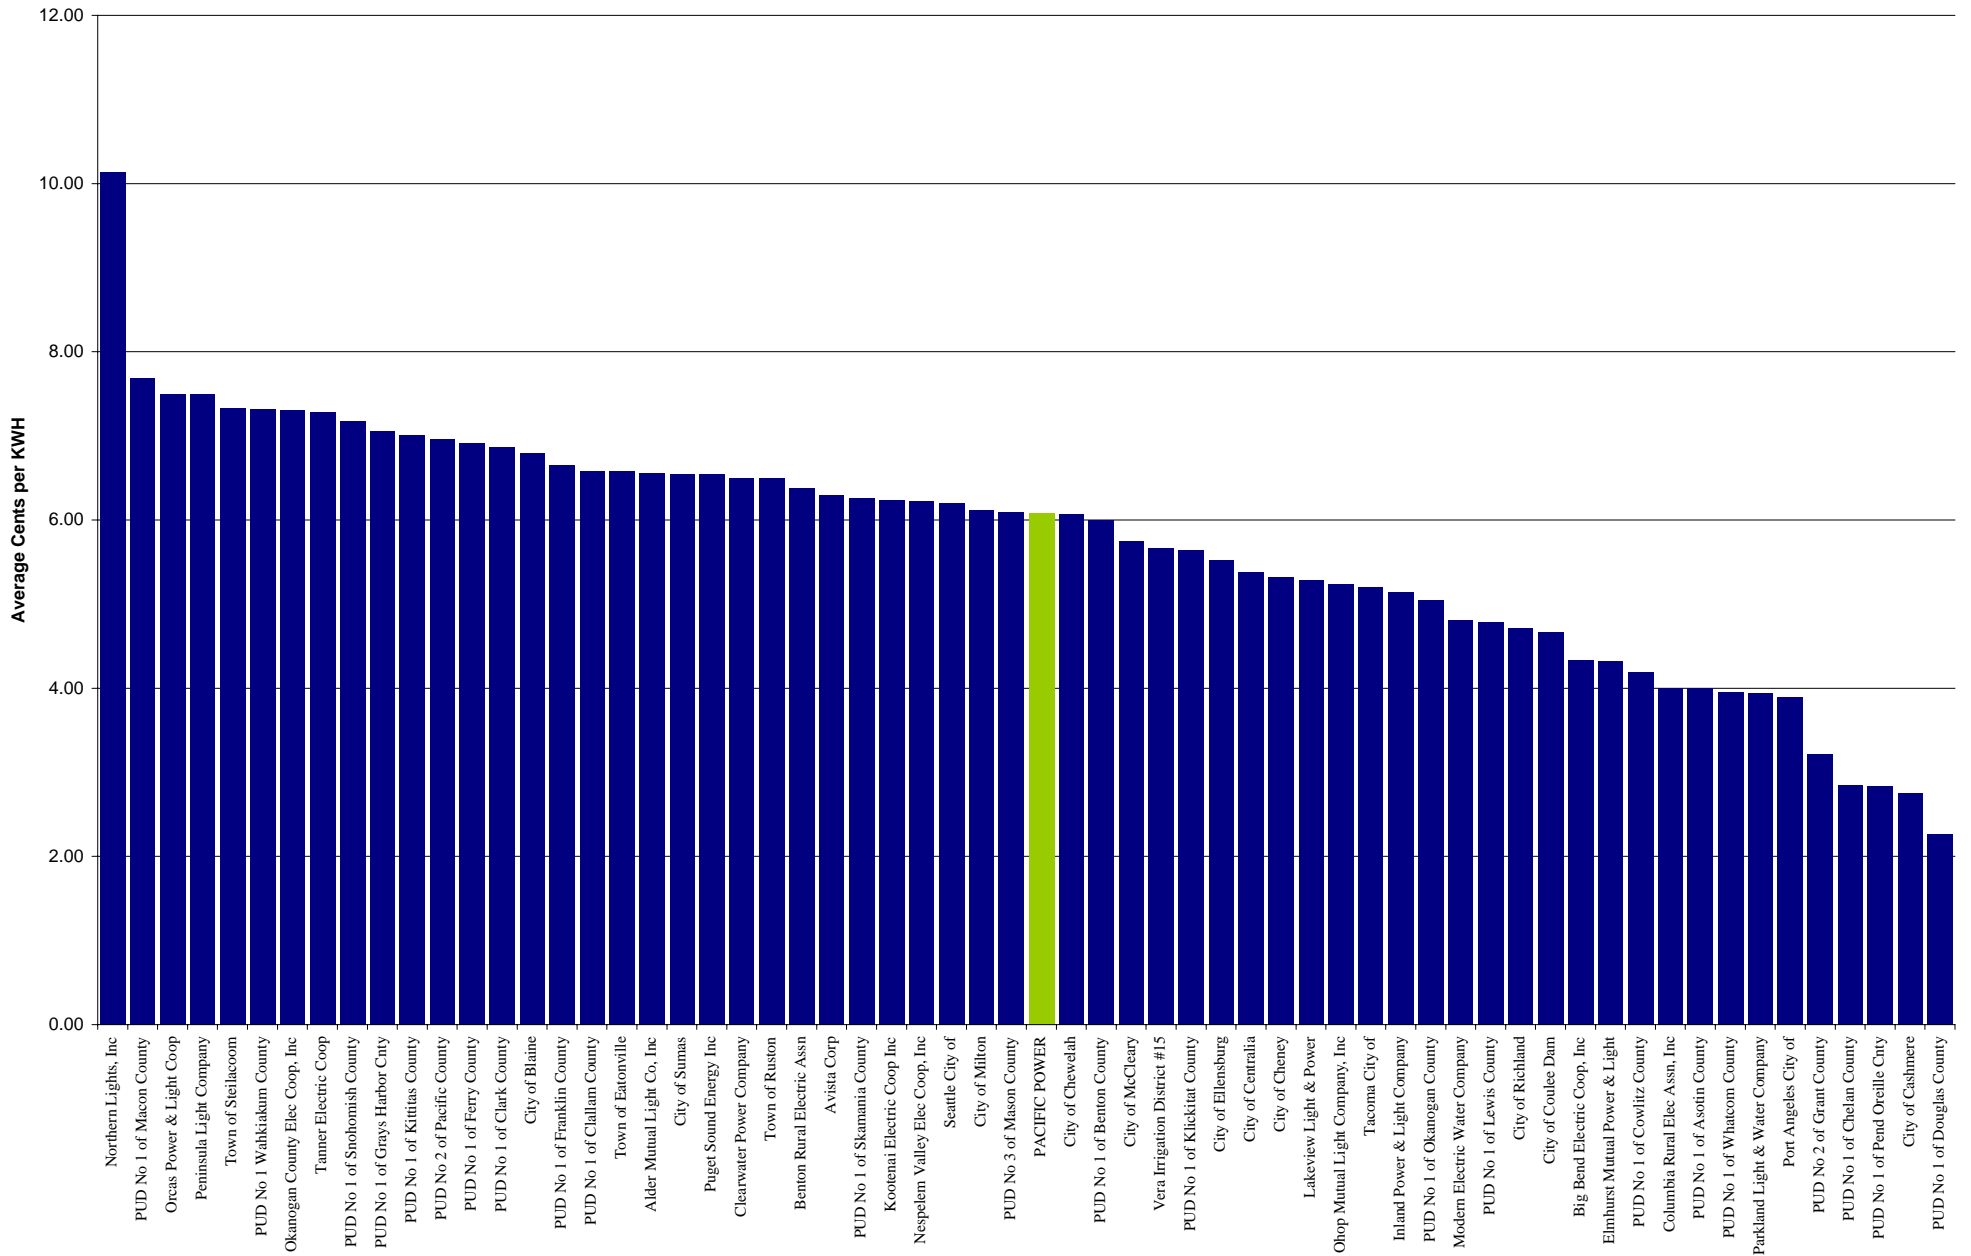

Washington Total Retail Average Rates

Source: Energy Information Administration Form 861, 2003 Final Data. Pacific Power rates shown at proposed levels.