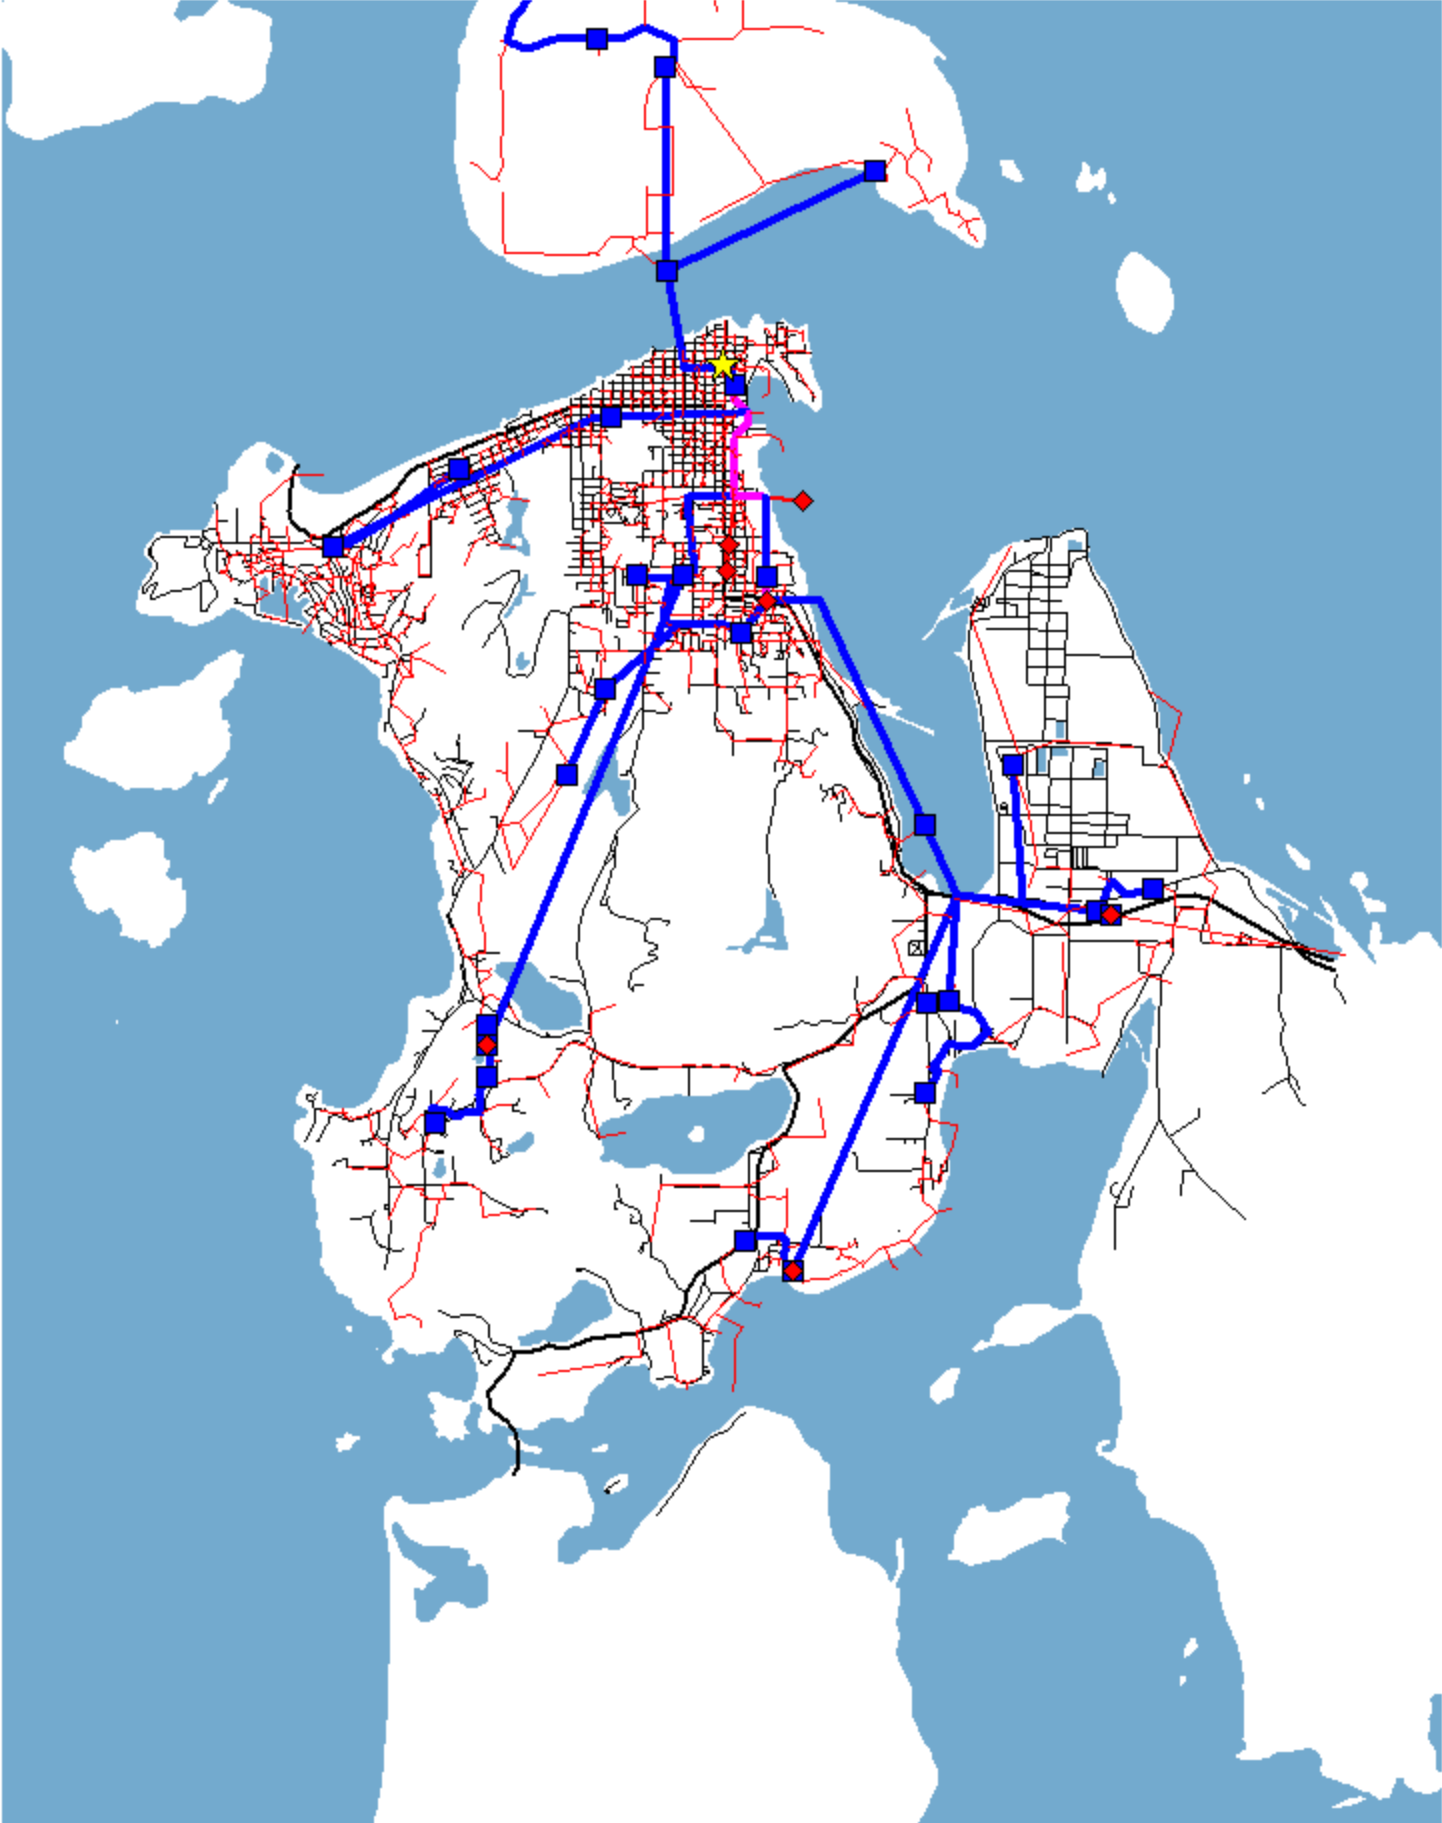

ANCRWAXX: VzCost Network