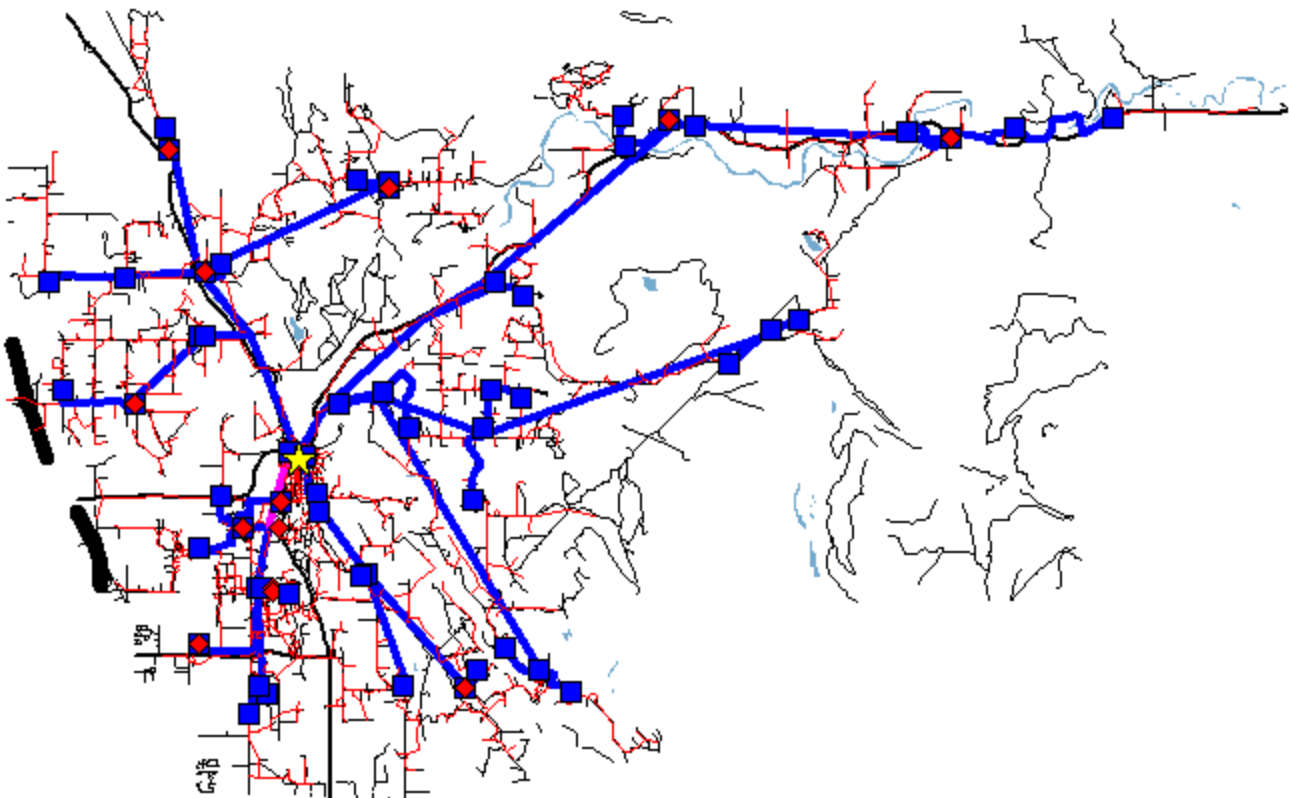

**Exhibit CMD-6 (VzLoop)
Reply Declaration of Christian M. Dippon**

	Central Office Switch
	DLC or DLC/Crossbox
	Crossbox
	Fiber Feeder
	Copper Feeder
	Distribution
	Primary Highway (limited access)
	Primary Highway
	Major Road
	Minor Road
	Water

ACMEWAXA: VzCost Network

ALGRWAXX: VzCost Network

ANCRWAXX: VzCost Network

ARTNWAXX: VzCost Network

BGLKWAXX: VzCost Network

BLANWAXB: VzCost Network

BNCYWAXX: VzCost Network

BOTHWAXB: VzCost Network