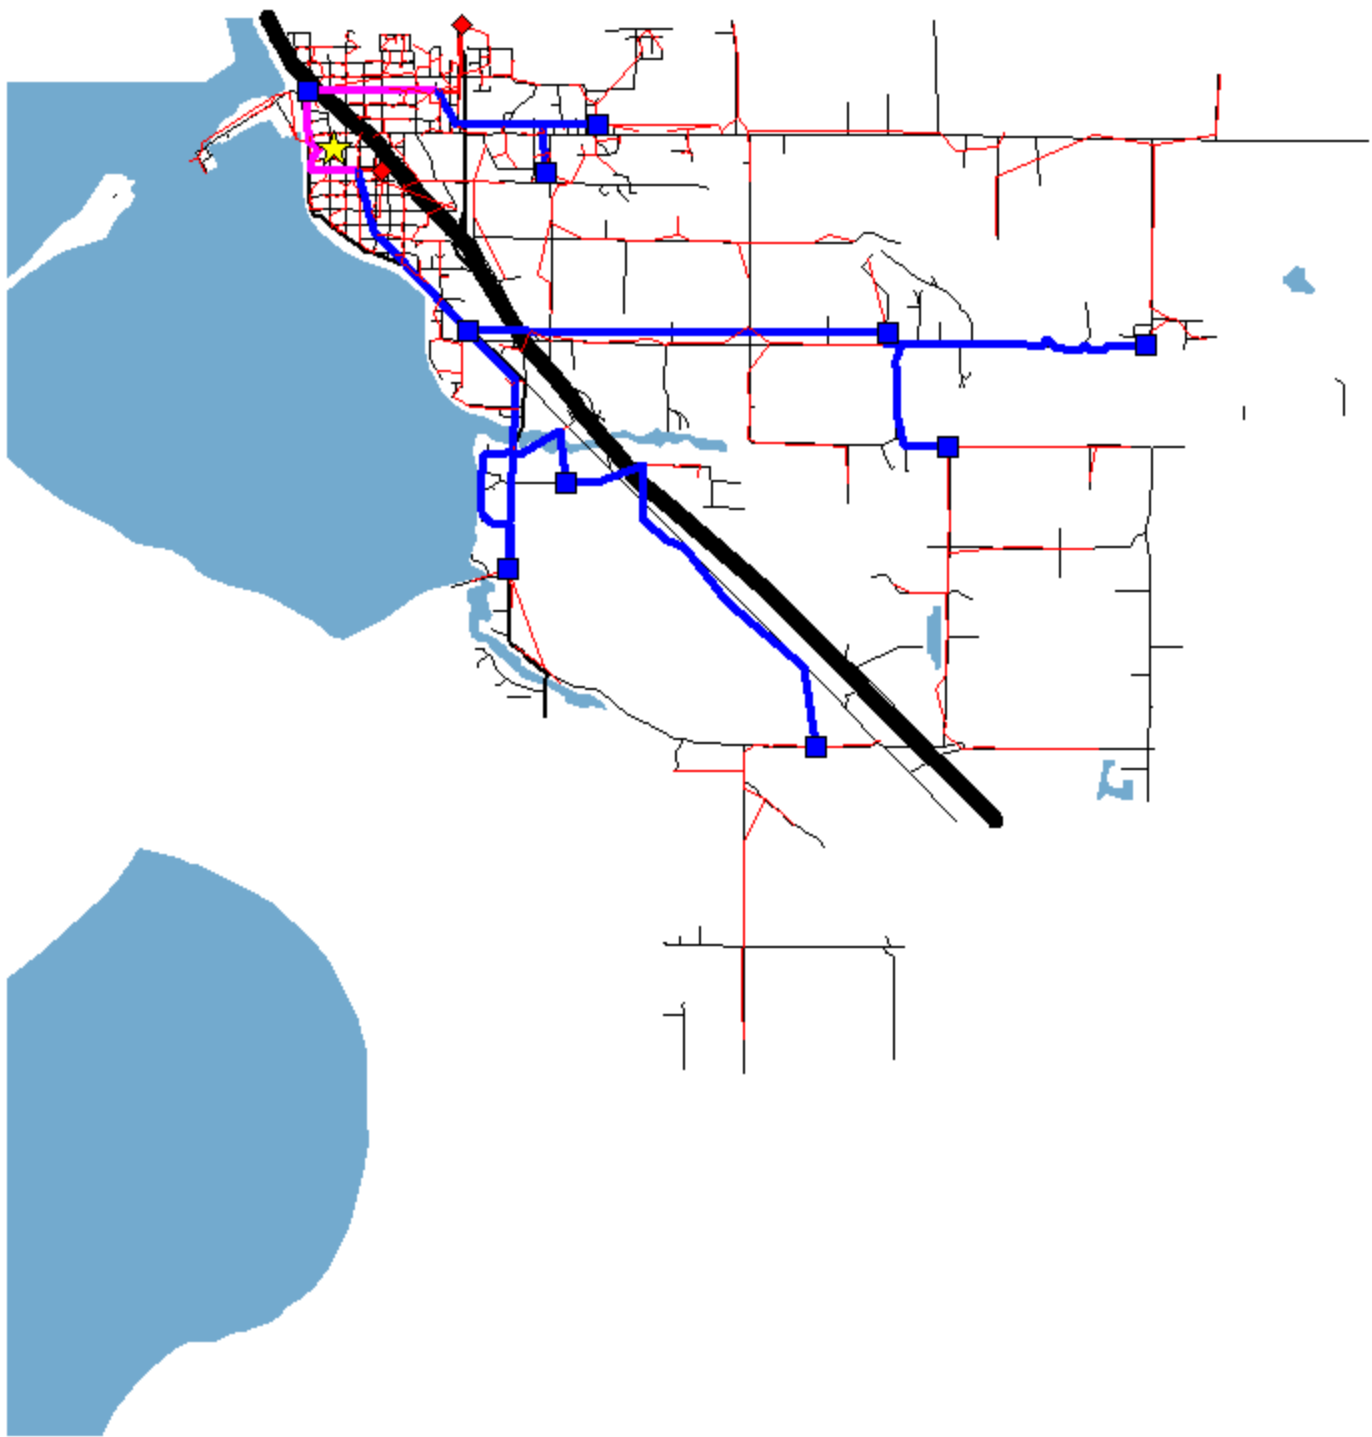

**Exhibit CMD-6 (VzLoop)
Reply Declaration of Christian M. Dippon**

	Central Office Switch
	DLC or DLC/Crossbox
	Crossbox
	Fiber Feeder
	Copper Feeder
	Distribution
	Primary Highway (limited access)
	Primary Highway
	Major Road
	Minor Road
	Water

ACMEWAXA: VzCost Network

ALGRWAXX: VzCost Network

ANCRWAXX: VzCost Network

ARTNWAXX: VzCost Network

BGLKWAXX: VzCost Network

BLANWAXB: VzCost Network

BNCYWAXX: VzCost Network

BOTHWAXB: VzCost Network