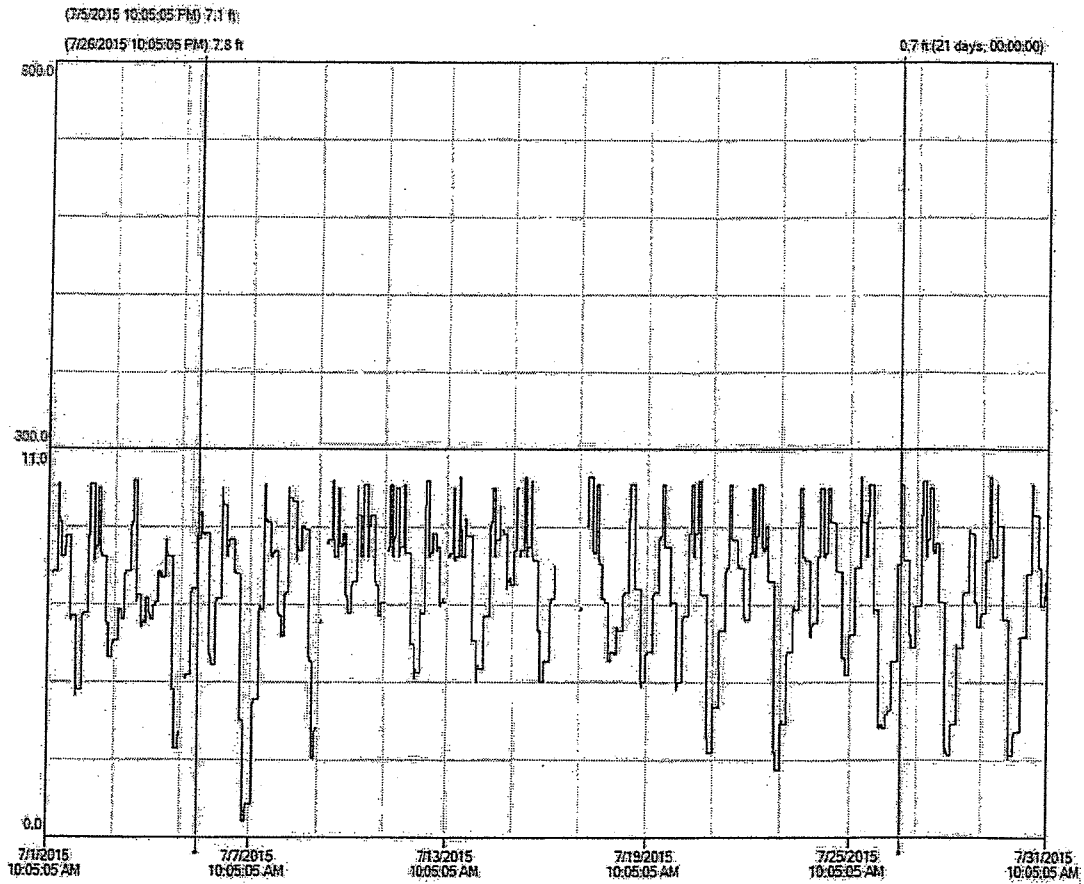

### Shaw Cove August 2015

VHIST:ShawCove\_LocalTankLevel.PV (BestFit - 00:04:19:51.520)

Hierarchical Name	Description	Number	Server	Color	Units	Minimum	Maximum	IO-Address
<input checked="" type="checkbox"/> <input type="checkbox"/> ShawCove_LocalTankLevel.Dev.PV	The User Defined object provides a start...	9	VHIST		ft	300.0	300.0	\\VHIST\InSQL_MDAS...
<input checked="" type="checkbox"/> <input type="checkbox"/> ShawCove_LocalTankLevel.PV	Shaw Cove Tank Level	10	VHIST		ft	0.0	11.0	\\VHIST\InSQL_MDAS...