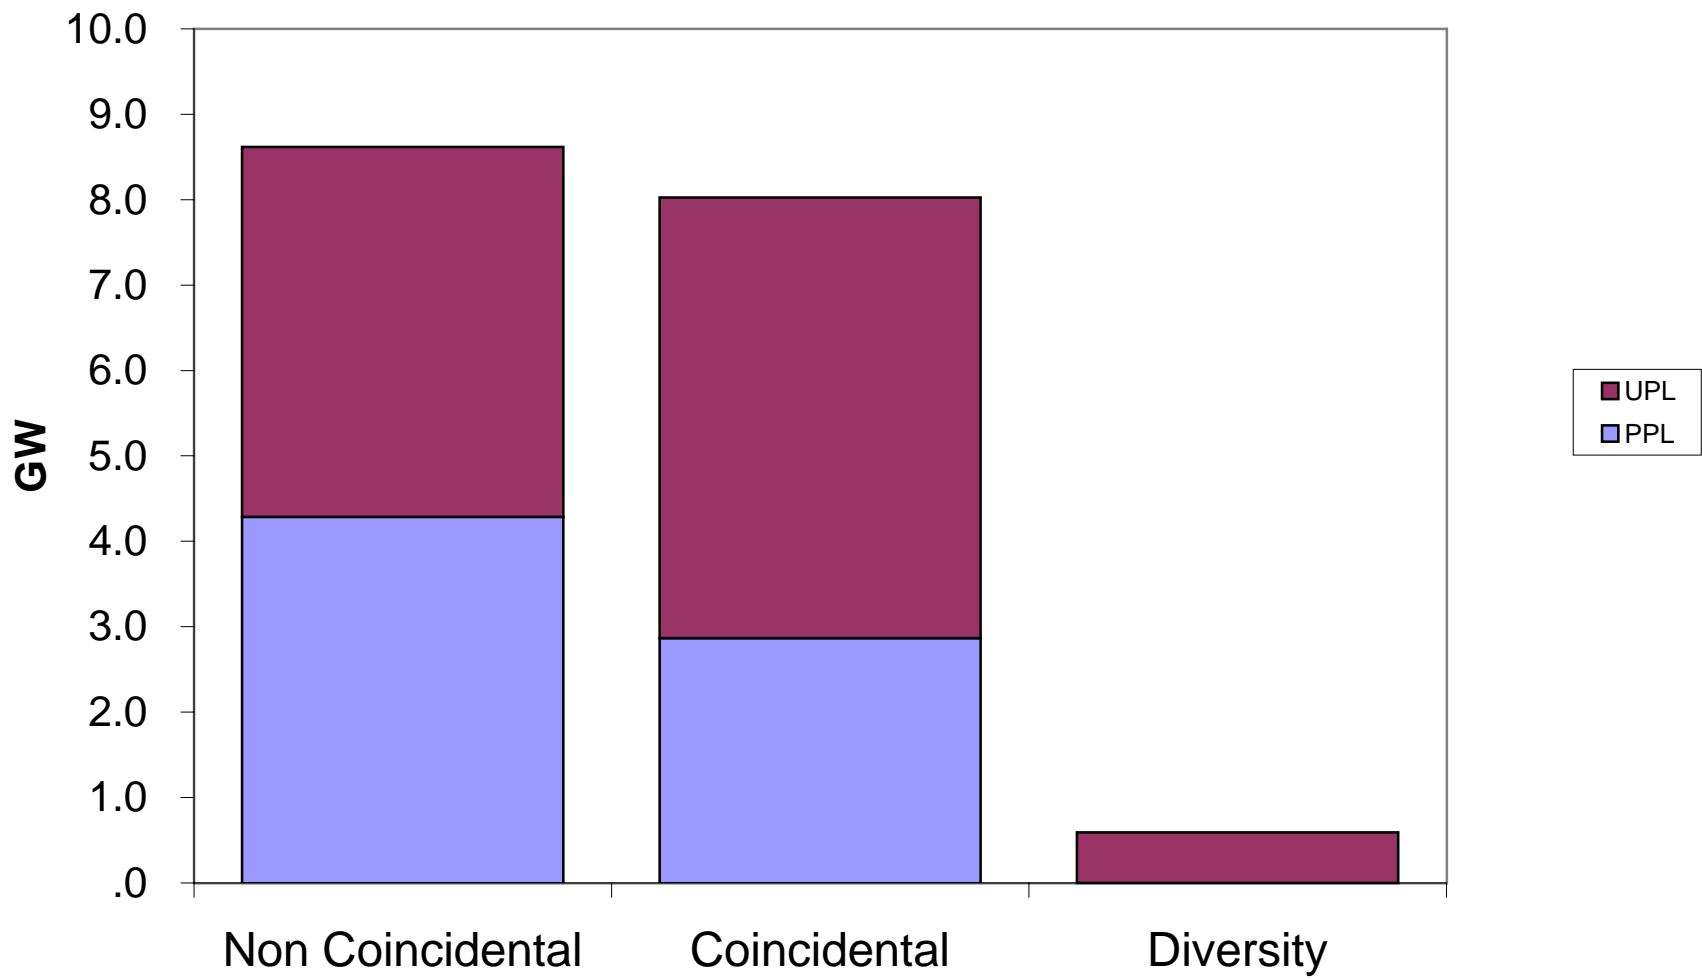

PacifiCorp Peak Diversity

Source: Normalized Load in Washington Filing

	Non Coinc Coincident Diversity		
PPL	4,288	2,865	0
UPL	4,330	5,161	591