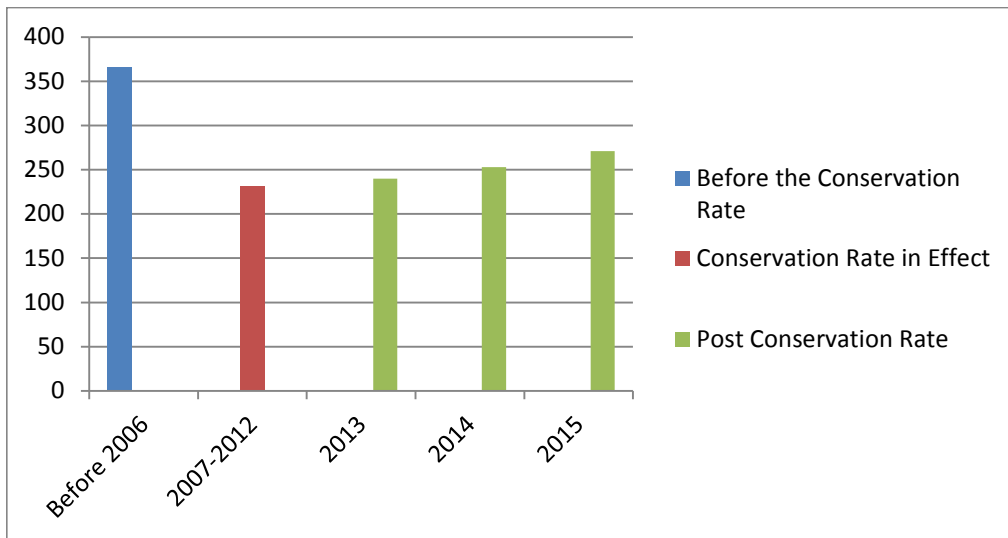

EXHIBIT 1

AVERAGE CUSTOMER USAGE

GALLONS PER DAY