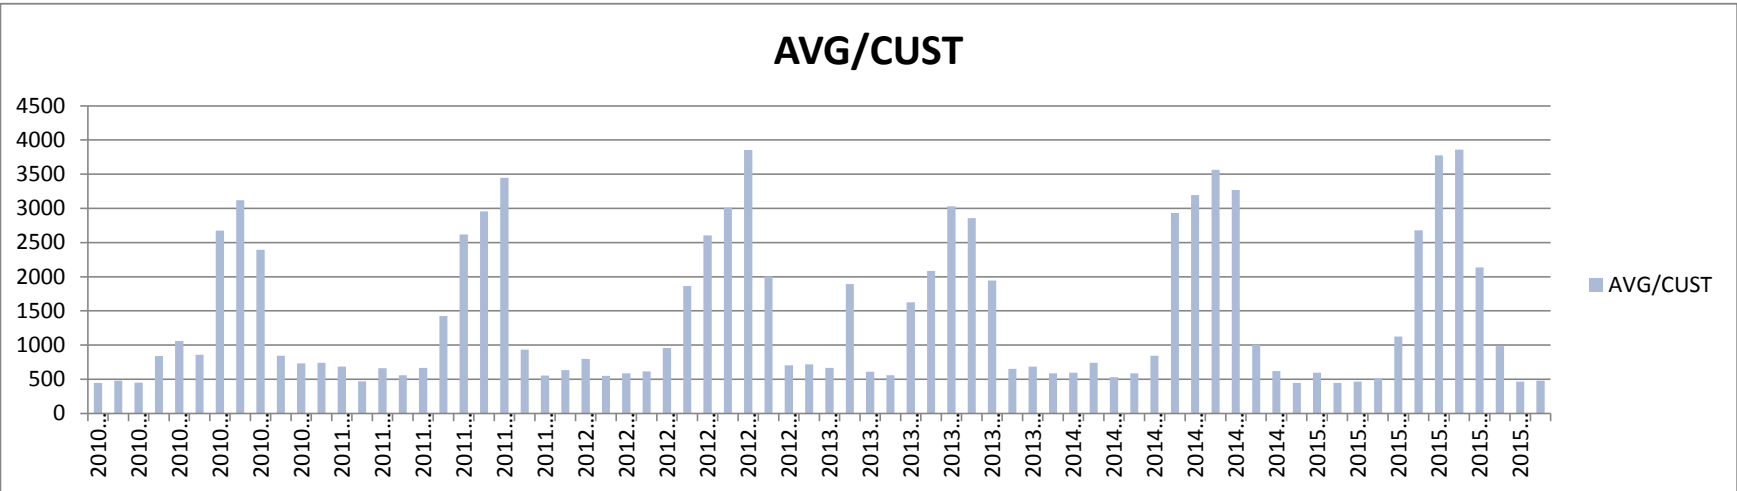

SHAW COVE
WATER SYSTEM

Usage is in cubic feet.