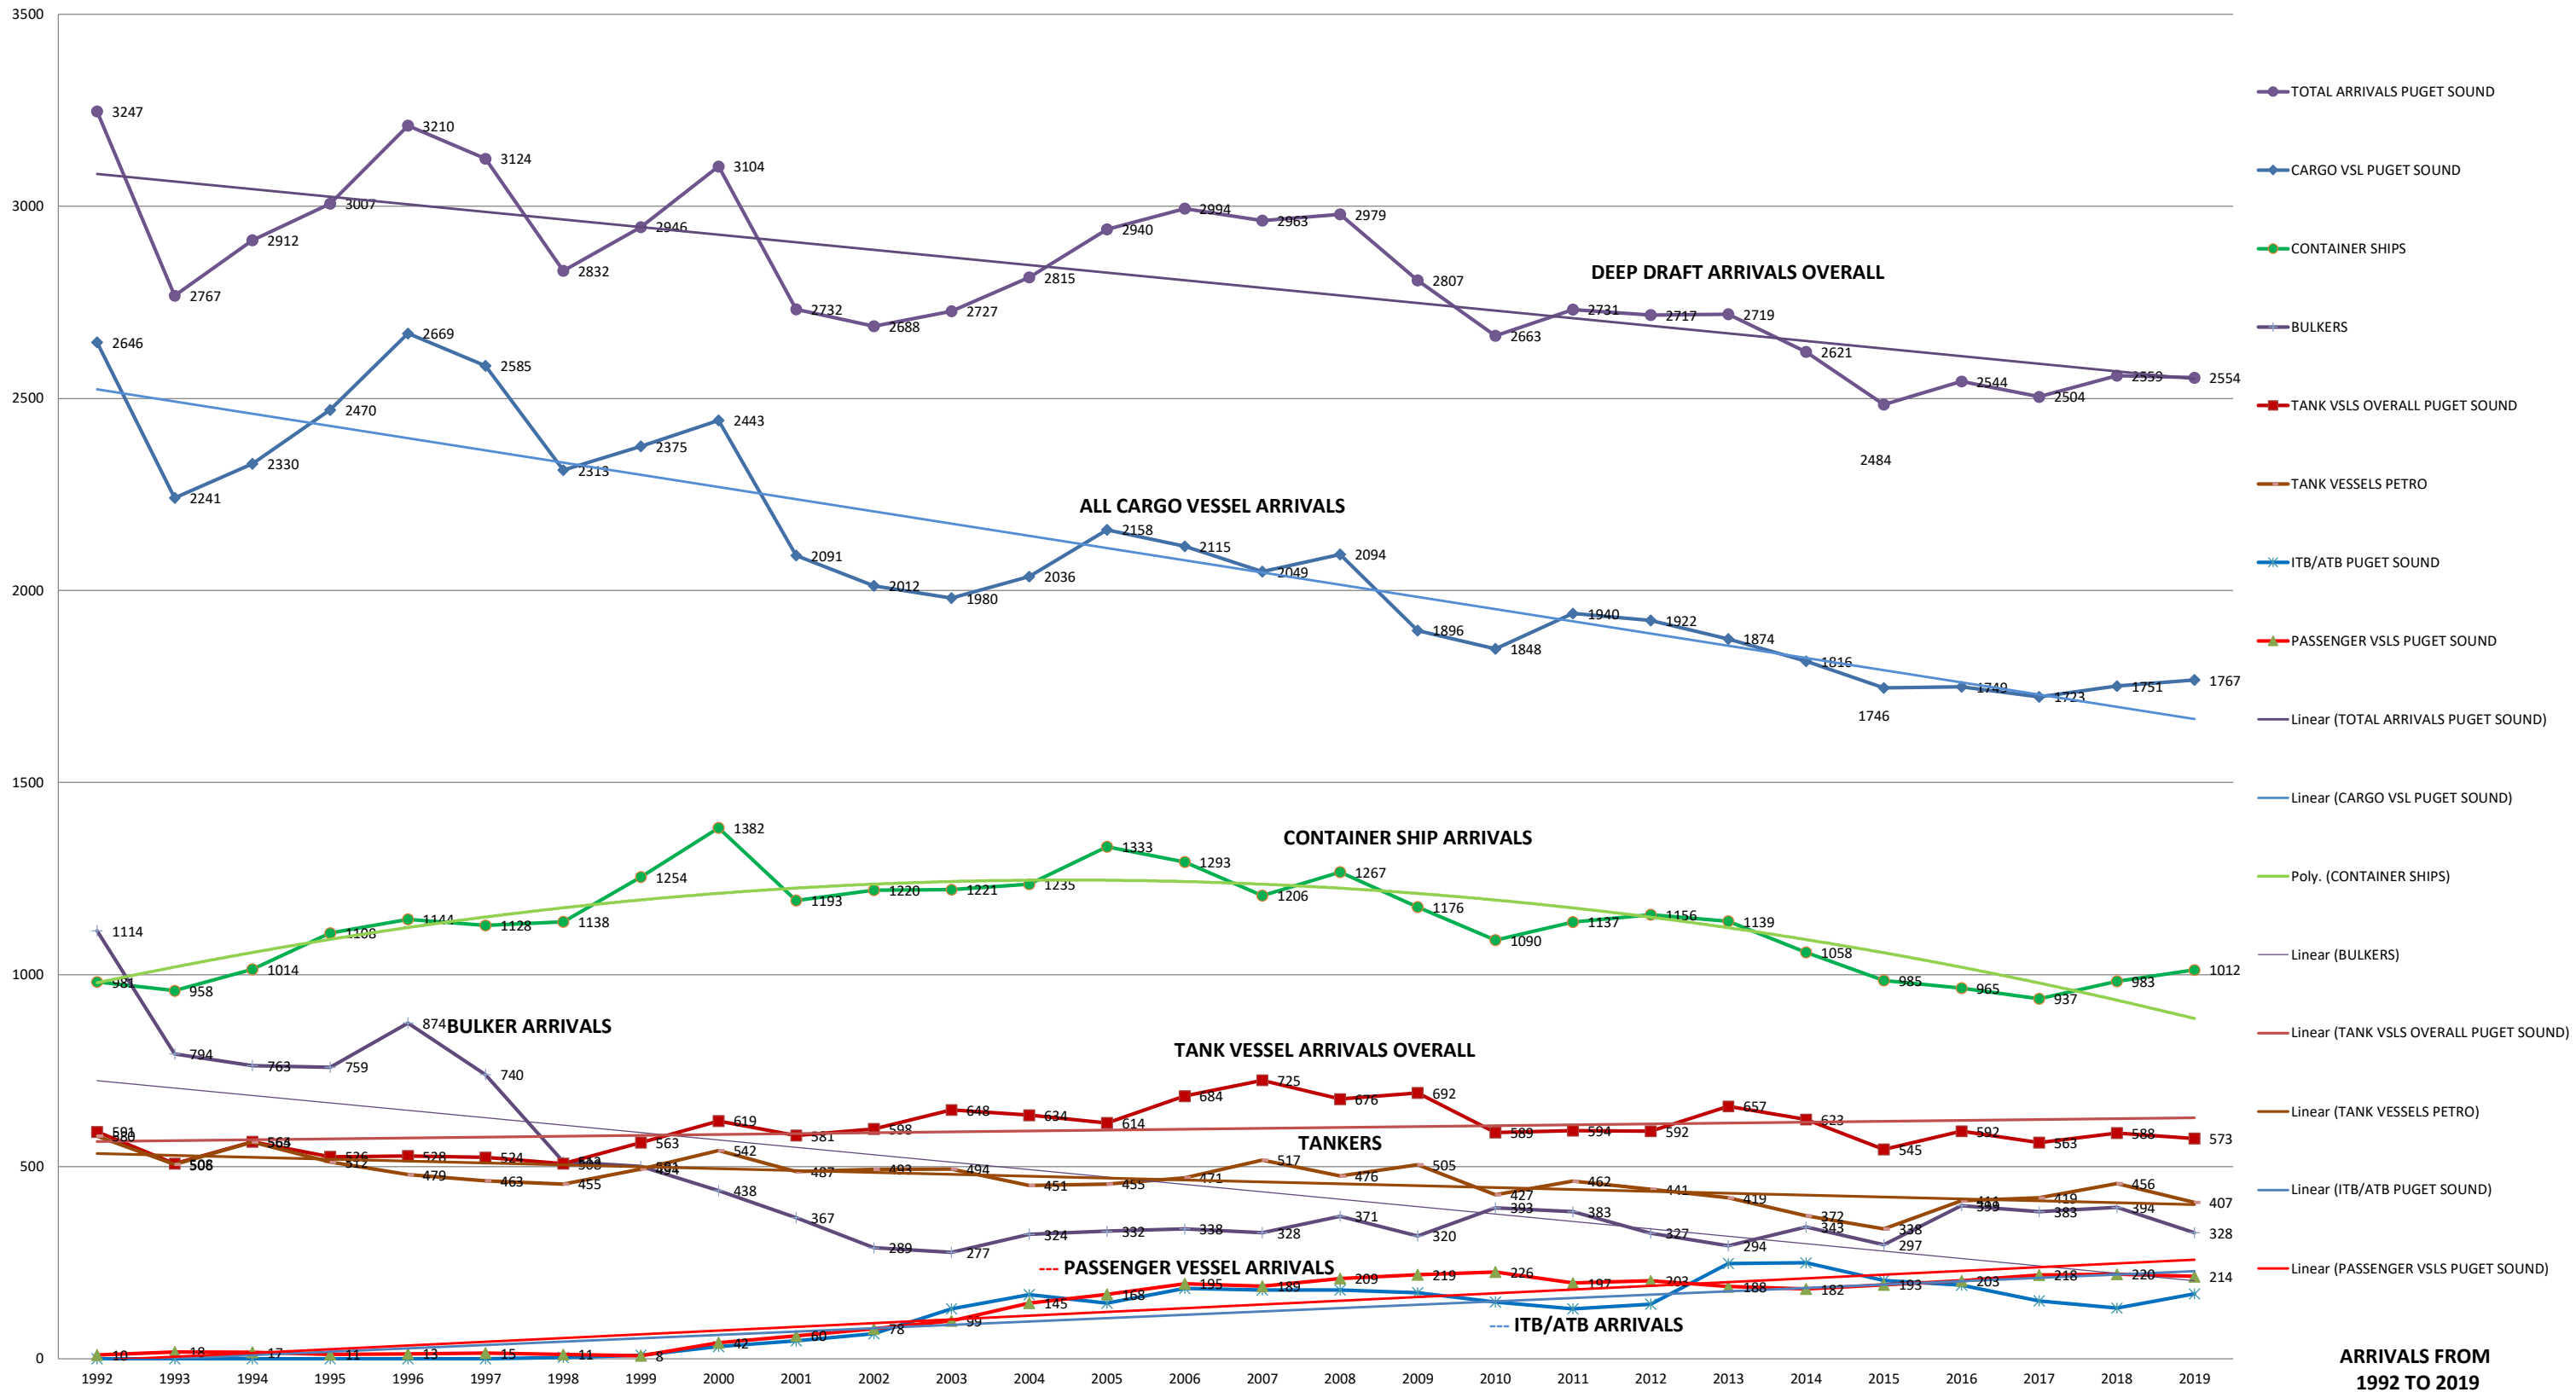

**PUGET SOUND**

ARRIVALS 1992 to 2019

ARRIVALS FROM 1992 TO 2019