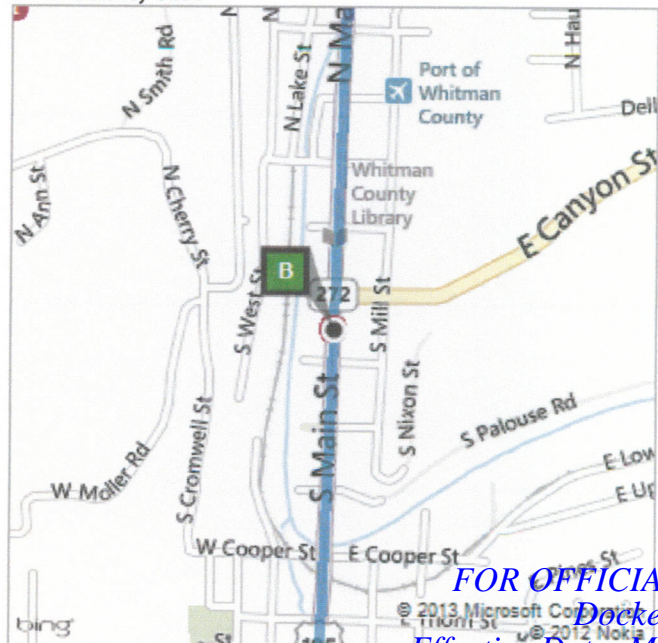

Route: 78.5 mi, 1 hr 27 min

This was your map view in the browser window.

A: Pullman, WA

B: Colfax, WA

FOR OFFICIAL USE ONLY
Docket: TC-122019
Effective Date: March 23, 2013

C: Spokane Int'l Airport, WA

FOR OFFICIAL USE ONLY
Docket: TC-122019
Effective Date: March 23, 2013