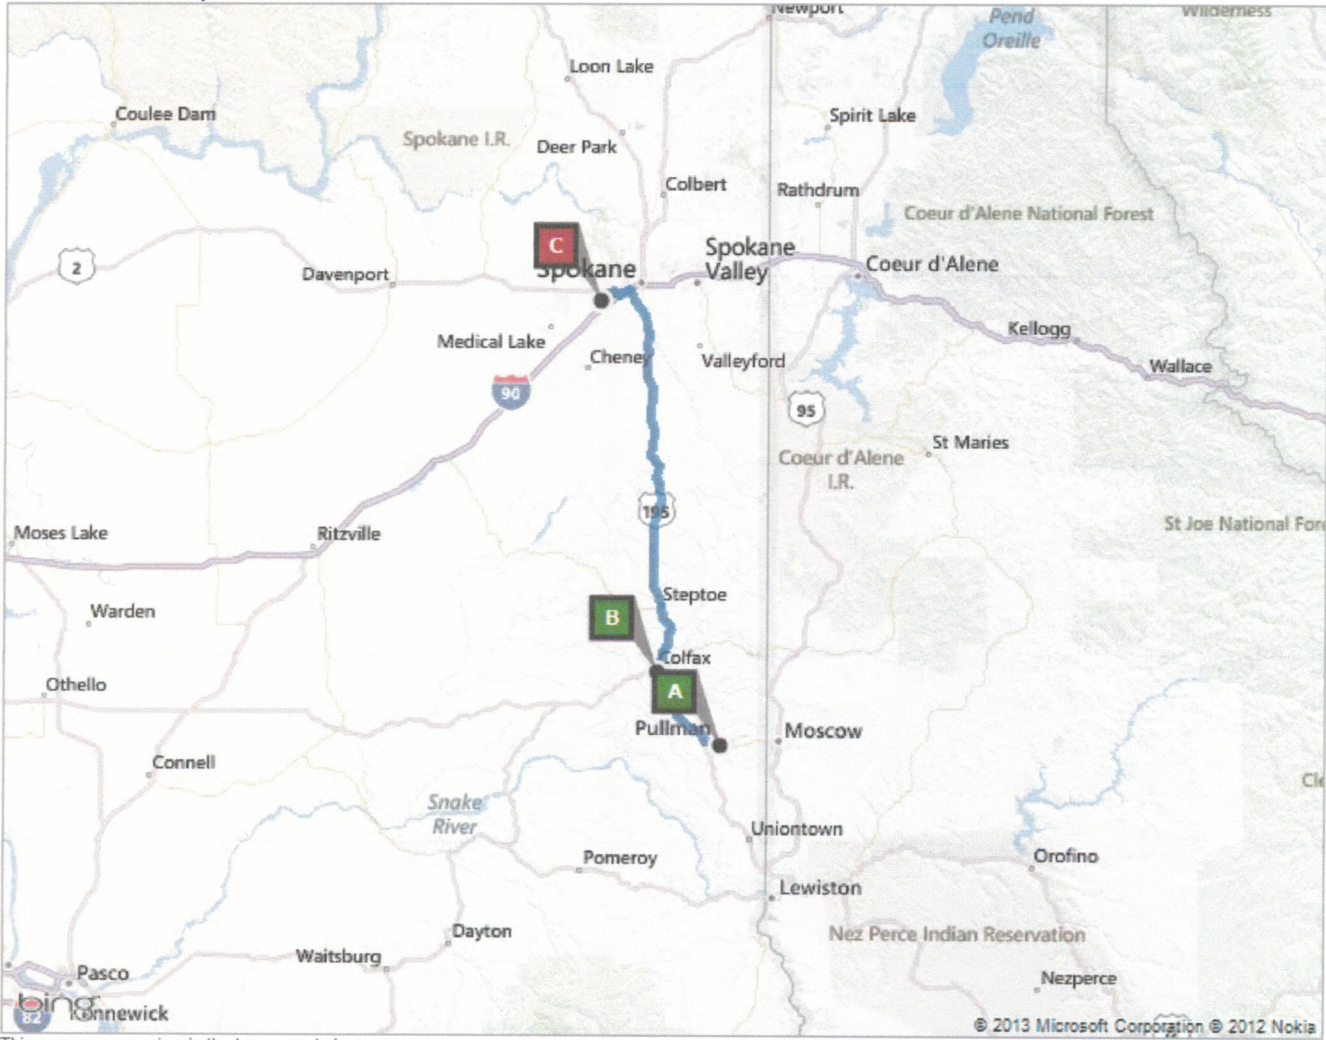

Route: 78.5 mi, 1 hr 27 min

This was your map view in the browser window.

A: Pullman, WA

B: Colfax, WA

FOR OFFICIAL USE ONLY
Docket: TC-122019
Effective Date: March 23, 2013

C: Spokane Int'l Airport, WA

FOR OFFICIAL USE ONLY
Docket: TC-122019
Effective Date: March 23, 2013