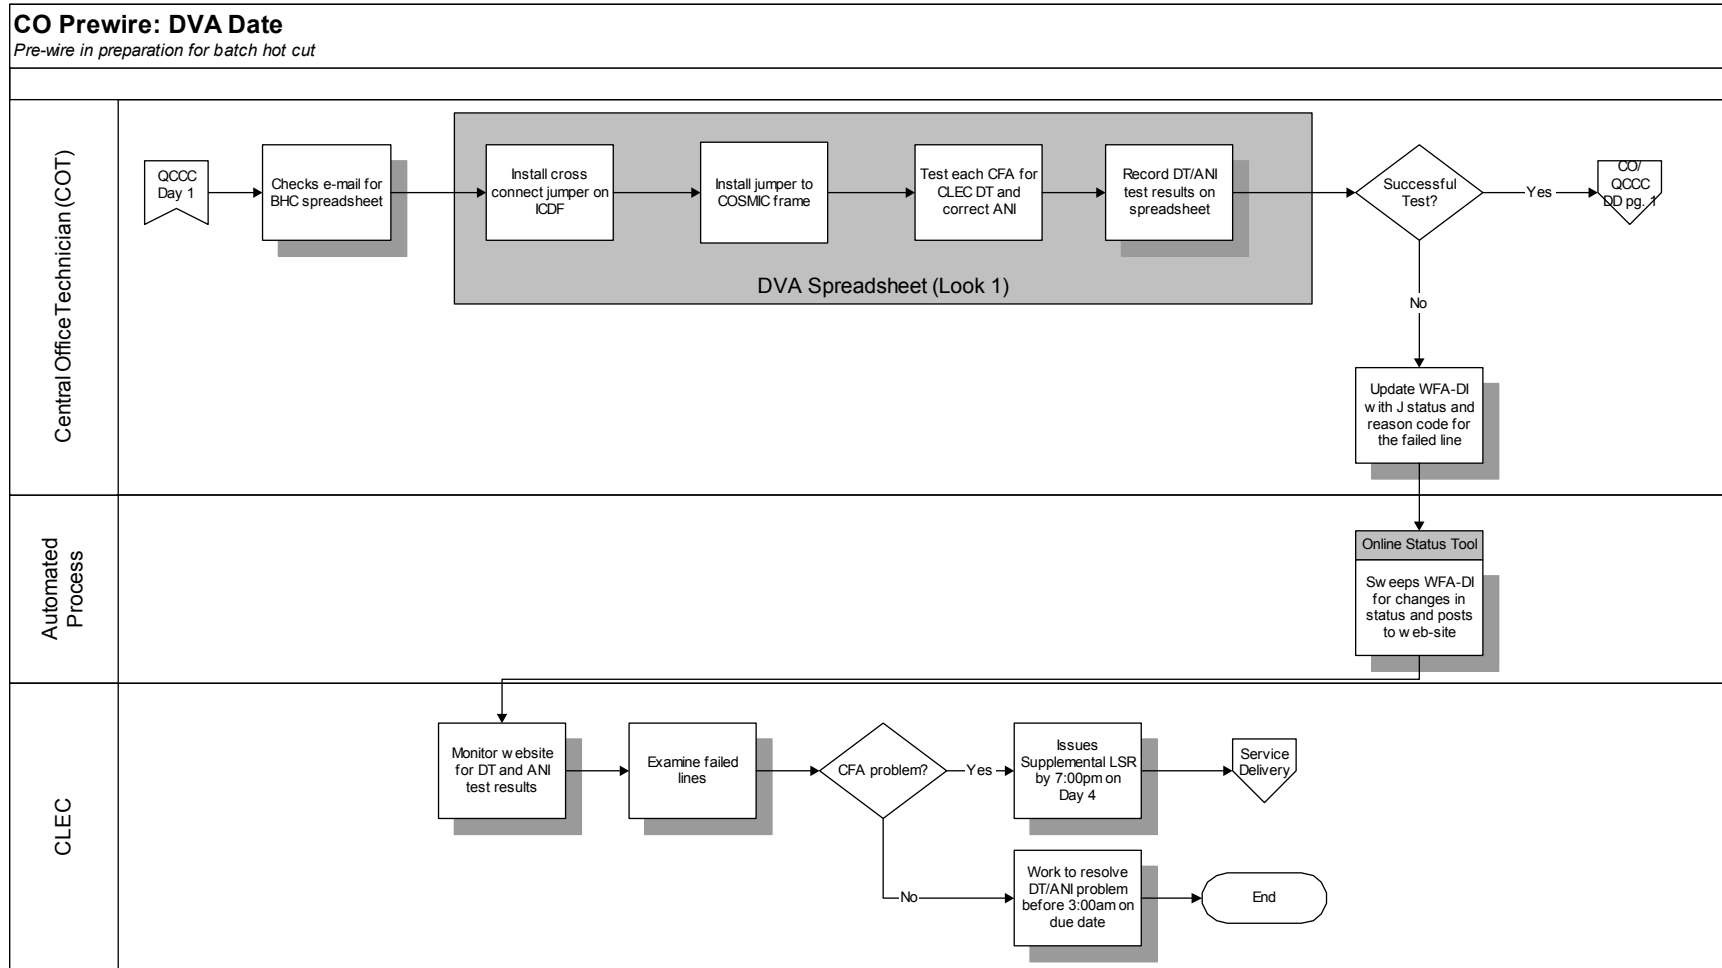

Exhibit 5: Proposed Batch Hot Cut Process

Legend	
Functional Area	Description
Role ("Who/What is performing the process")	<div style="display: flex; justify-content: space-around; align-items: flex-start;"> <div style="text-align: center;"> Process </div> <div style="text-align: center;"> Differs from Hot Cut </div> <div style="text-align: center;"> System Name </div> <div style="text-align: center;"> Decision </div> <div style="text-align: center;"> Index # </div> <div style="text-align: center;"> Predefined Process </div> <div style="text-align: center;"> Outgoing Off-page Connector </div> <div style="text-align: center;"> Incoming Off-page Connector </div> <div style="text-align: center;"> On-page Connector </div> <div style="text-align: center;"> End Process Termination </div> </div>

Exhibit 5: Proposed Batch Hot Cut Process

Exhibit 5: Proposed Batch Hot Cut Process

Exhibit 5: Proposed Batch Hot Cut Process

Exhibit 5: Proposed Batch Hot Cut Process

Exhibit 5: Proposed Batch Hot Cut Process

Exhibit 5: Proposed Batch Hot Cut Process

Exhibit 5: Proposed Batch Hot Cut Process