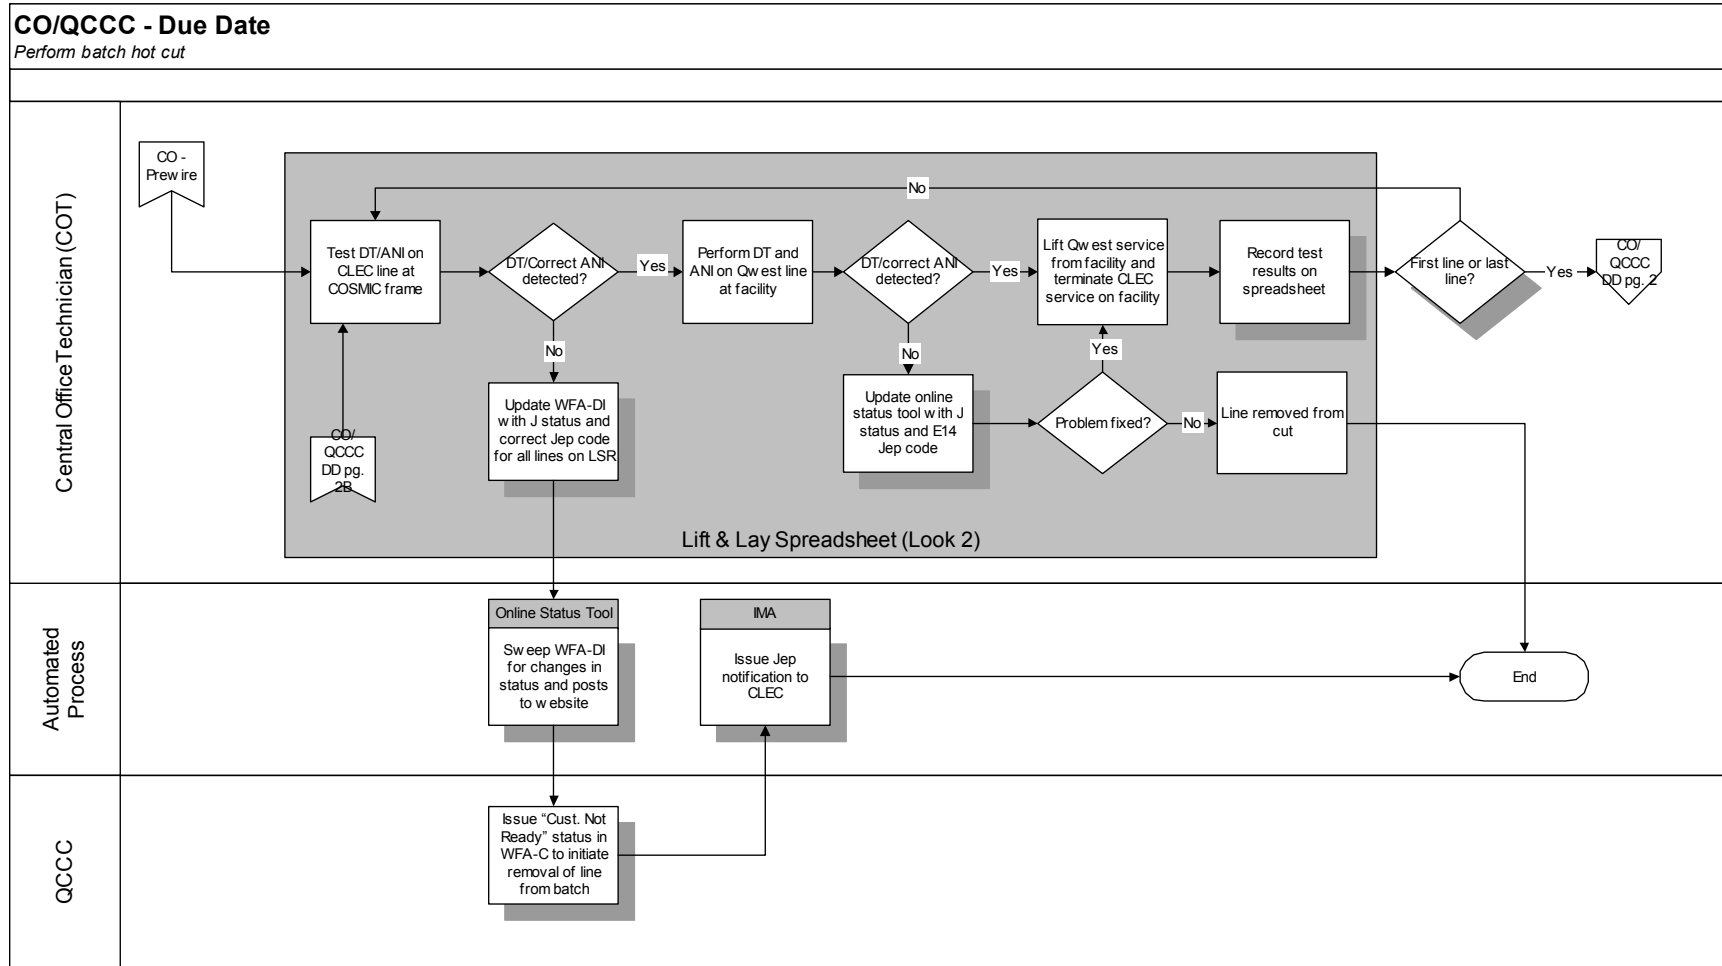

Exhibit 5: Proposed Batch Hot Cut Process

Legend	
Functional Area	Description
Role ("Who/What is performing the process")	<div style="display: flex; justify-content: space-around; align-items: flex-start;"> <div style="text-align: center;"> Process </div> <div style="text-align: center;"> Differs from Hot Cut </div> <div style="text-align: center;"> System Name </div> <div style="text-align: center;"> Decision </div> <div style="text-align: center;"> Index # </div> <div style="text-align: center;"> Predefined Process </div> <div style="text-align: center;"> Outgoing Off-page Connector </div> <div style="text-align: center;"> Incoming Off-page Connector </div> <div style="text-align: center;"> On-page Connector </div> <div style="text-align: center;"> End Process Termination </div> </div>

Exhibit 5: Proposed Batch Hot Cut Process

Exhibit 5: Proposed Batch Hot Cut Process

Exhibit 5: Proposed Batch Hot Cut Process

Exhibit 5: Proposed Batch Hot Cut Process

Exhibit 5: Proposed Batch Hot Cut Process

Exhibit 5: Proposed Batch Hot Cut Process

Exhibit 5: Proposed Batch Hot Cut Process