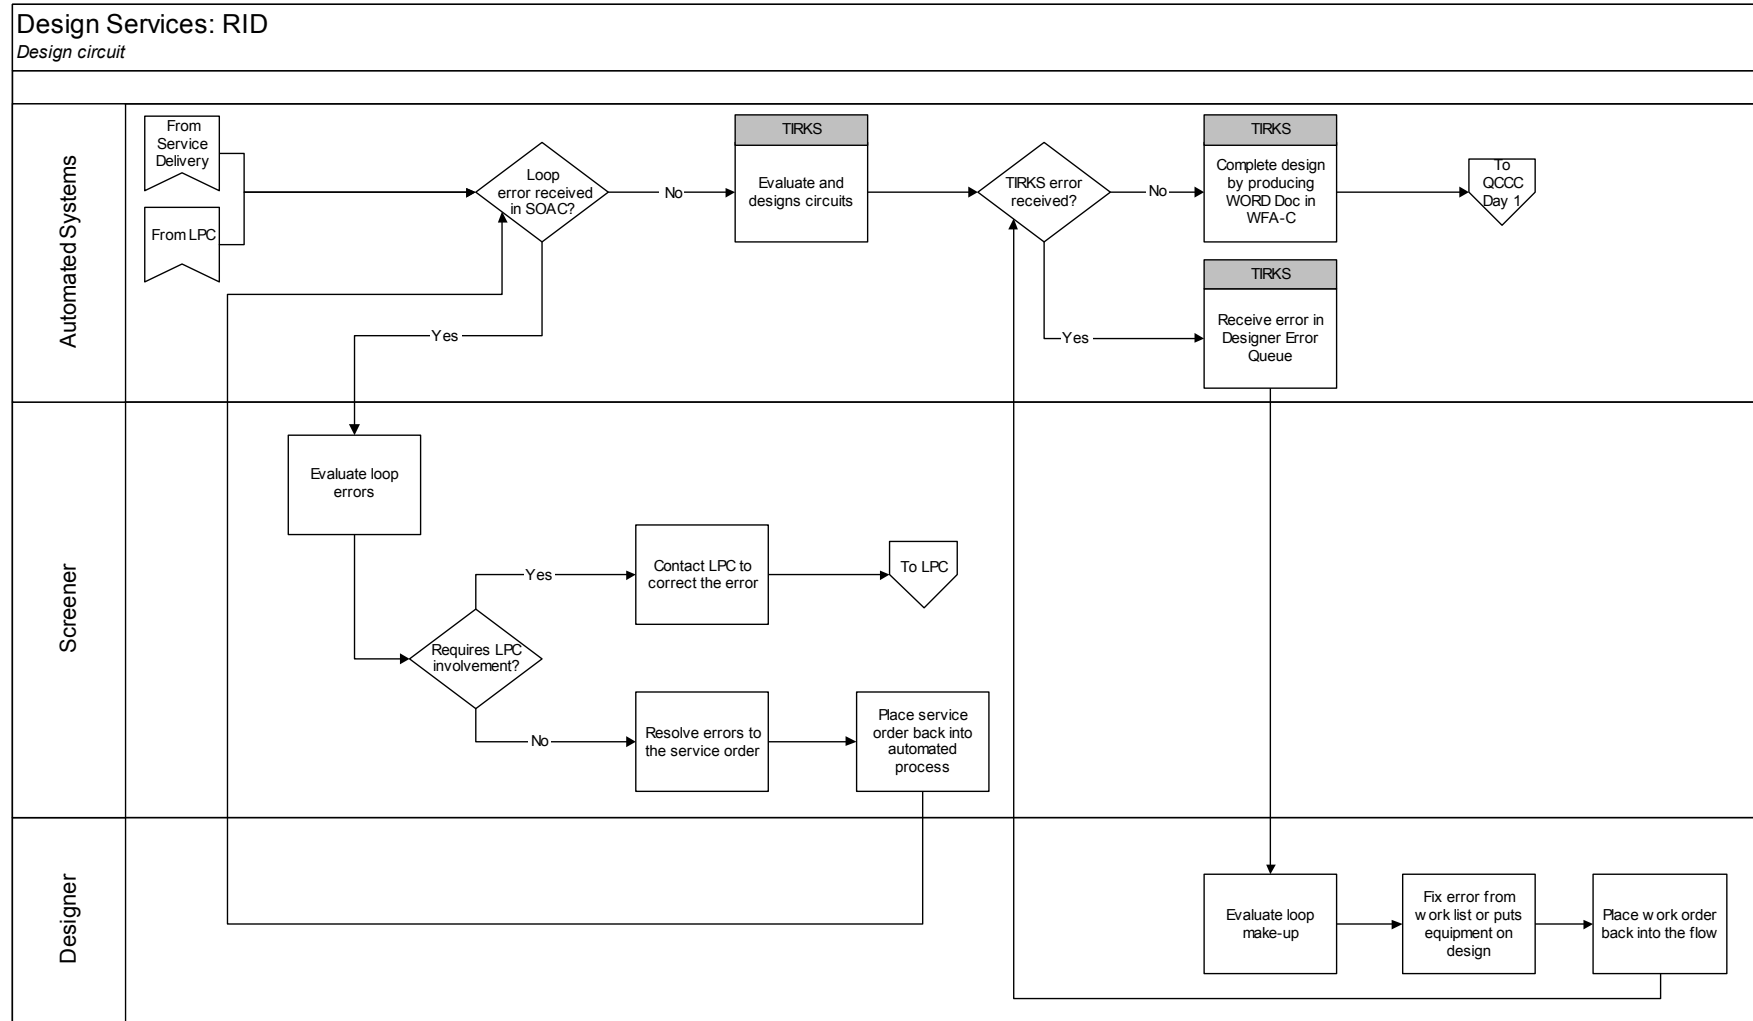

Exhibit 5: Proposed Batch Hot Cut Process

Legend	
Functional Area	Description
Role ("Who/What is performing the process")	<div style="display: flex; justify-content: space-around; align-items: flex-start;"> <div style="text-align: center;"> Process </div> <div style="text-align: center;"> Differs from Hot Cut </div> <div style="text-align: center;"> System Name </div> <div style="text-align: center;"> Decision </div> <div style="text-align: center;"> Index # </div> <div style="text-align: center;"> Predefined Process </div> <div style="text-align: center;"> Outgoing Off-page Connector </div> <div style="text-align: center;"> Incoming Off-page Connector </div> <div style="text-align: center;"> On-page Connector </div> <div style="text-align: center;"> End Process Termination </div> </div>

Exhibit 5: Proposed Batch Hot Cut Process

Exhibit 5: Proposed Batch Hot Cut Process

Exhibit 5: Proposed Batch Hot Cut Process

Exhibit 5: Proposed Batch Hot Cut Process

Exhibit 5: Proposed Batch Hot Cut Process

Exhibit 5: Proposed Batch Hot Cut Process

Exhibit 5: Proposed Batch Hot Cut Process