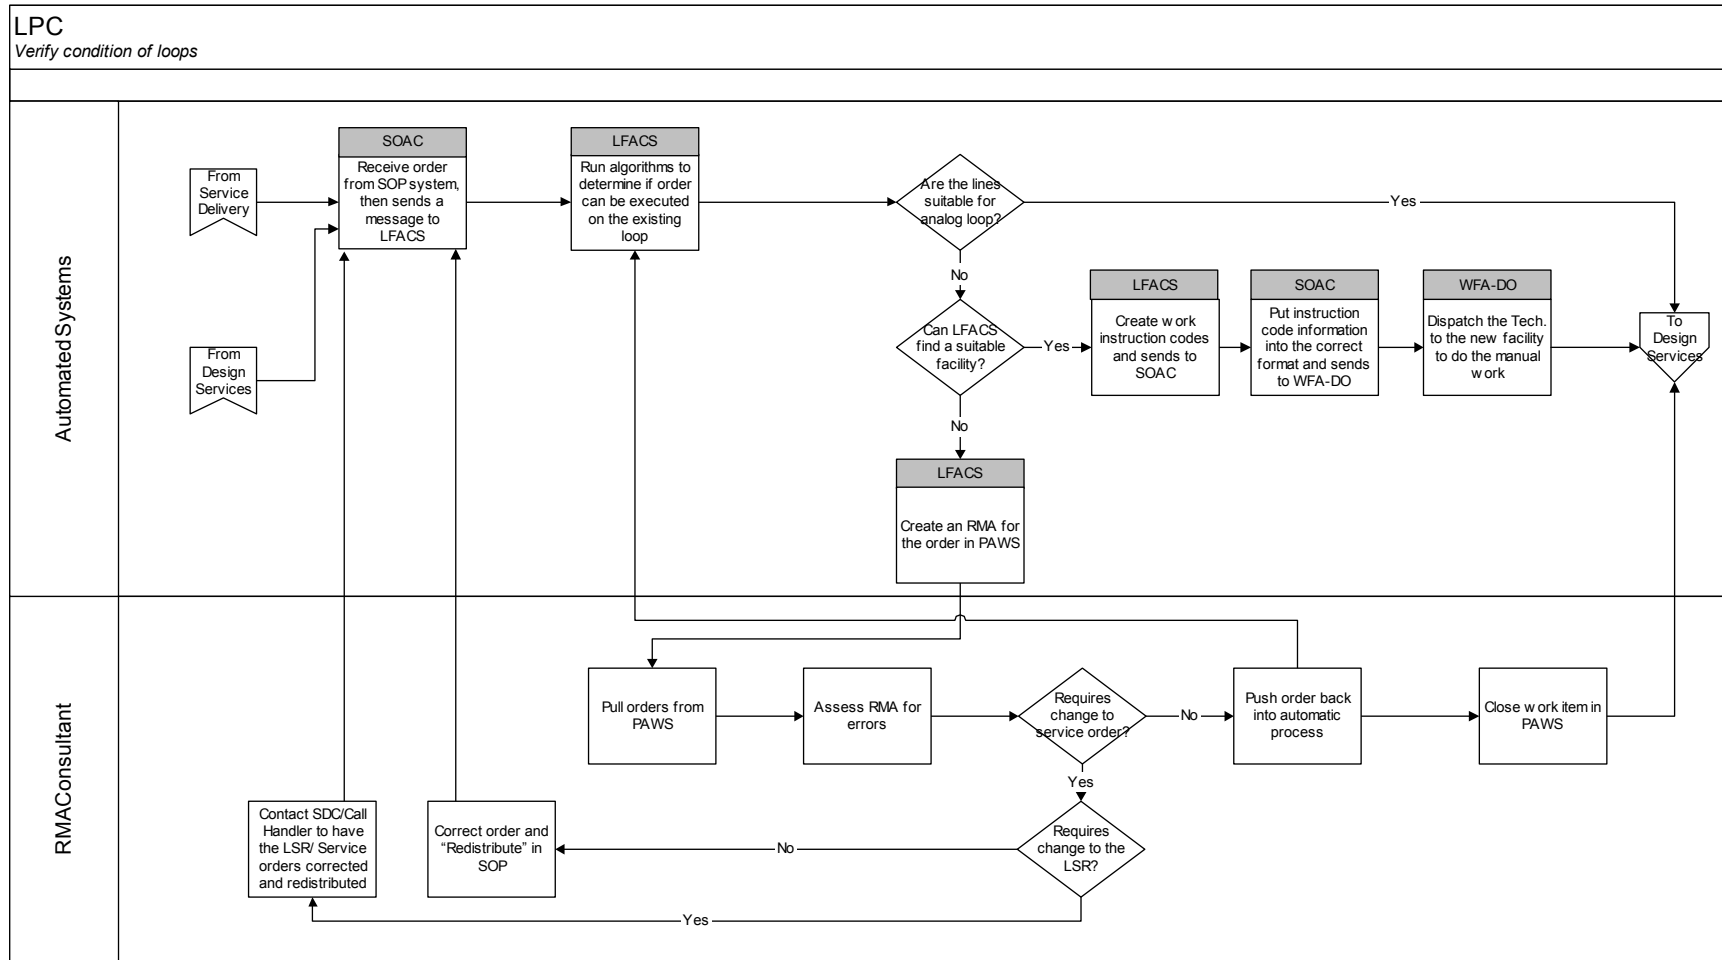

Exhibit 5: Proposed Batch Hot Cut Process

Legend	
Functional Area	Description
Role ("Who/What is performing the process")	<div style="display: flex; justify-content: space-around; align-items: flex-start;"> <div style="text-align: center;"> Process </div> <div style="text-align: center;"> Differs from Hot Cut </div> <div style="text-align: center;"> System Name </div> <div style="text-align: center;"> Decision </div> <div style="text-align: center;"> Index # </div> <div style="text-align: center;"> Predefined Process </div> <div style="text-align: center;"> Outgoing Off-page Connector </div> <div style="text-align: center;"> Incoming Off-page Connector </div> <div style="text-align: center;"> On-page Connector </div> <div style="text-align: center;"> End Process Termination </div> </div>

Exhibit 5: Proposed Batch Hot Cut Process

Exhibit 5: Proposed Batch Hot Cut Process

Exhibit 5: Proposed Batch Hot Cut Process

Exhibit 5: Proposed Batch Hot Cut Process

Exhibit 5: Proposed Batch Hot Cut Process

Exhibit 5: Proposed Batch Hot Cut Process

Exhibit 5: Proposed Batch Hot Cut Process