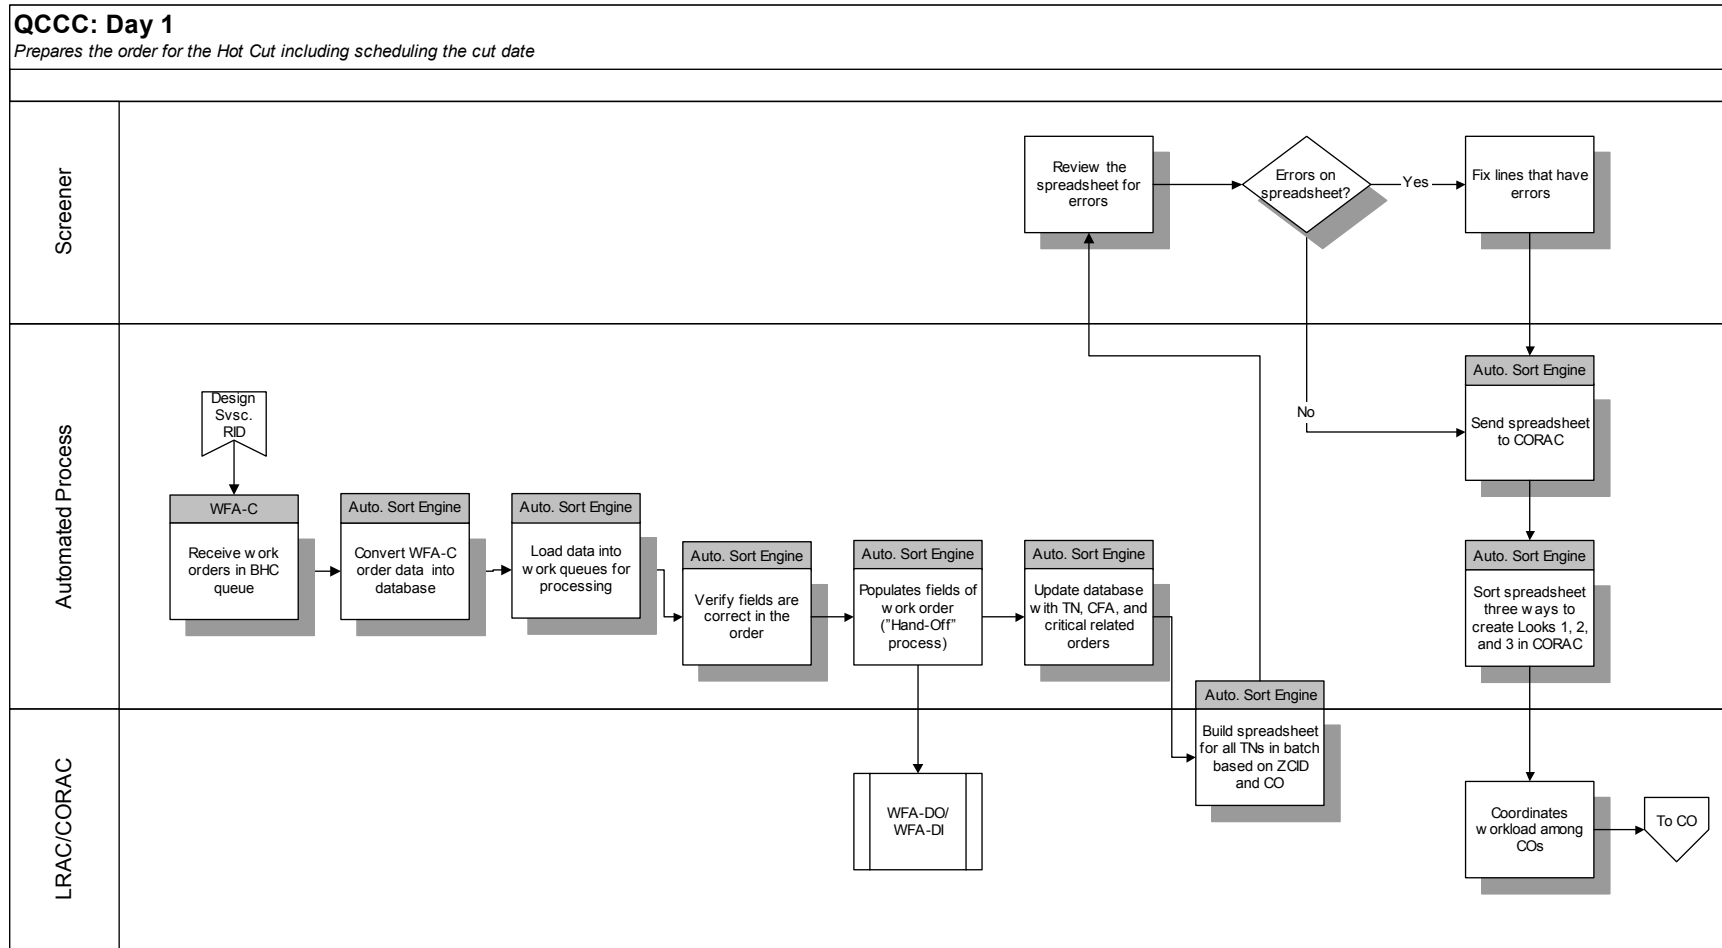

Exhibit 5: Proposed Batch Hot Cut Process

Legend	
Functional Area	Description
Role ("Who/What is performing the process")	<div style="display: flex; justify-content: space-around; align-items: flex-start;"> <div style="text-align: center;"> Process </div> <div style="text-align: center;"> Differs from Hot Cut </div> <div style="text-align: center;"> System Name </div> <div style="text-align: center;"> Decision </div> <div style="text-align: center;"> Index # </div> <div style="text-align: center;"> Predefined Process </div> <div style="text-align: center;"> Outgoing Off-page Connector </div> <div style="text-align: center;"> Incoming Off-page Connector </div> <div style="text-align: center;"> On-page Connector </div> <div style="text-align: center;"> End Process Termination </div> </div>

Exhibit 5: Proposed Batch Hot Cut Process

Exhibit 5: Proposed Batch Hot Cut Process

Exhibit 5: Proposed Batch Hot Cut Process

Exhibit 5: Proposed Batch Hot Cut Process

Exhibit 5: Proposed Batch Hot Cut Process

Exhibit 5: Proposed Batch Hot Cut Process

Exhibit 5: Proposed Batch Hot Cut Process