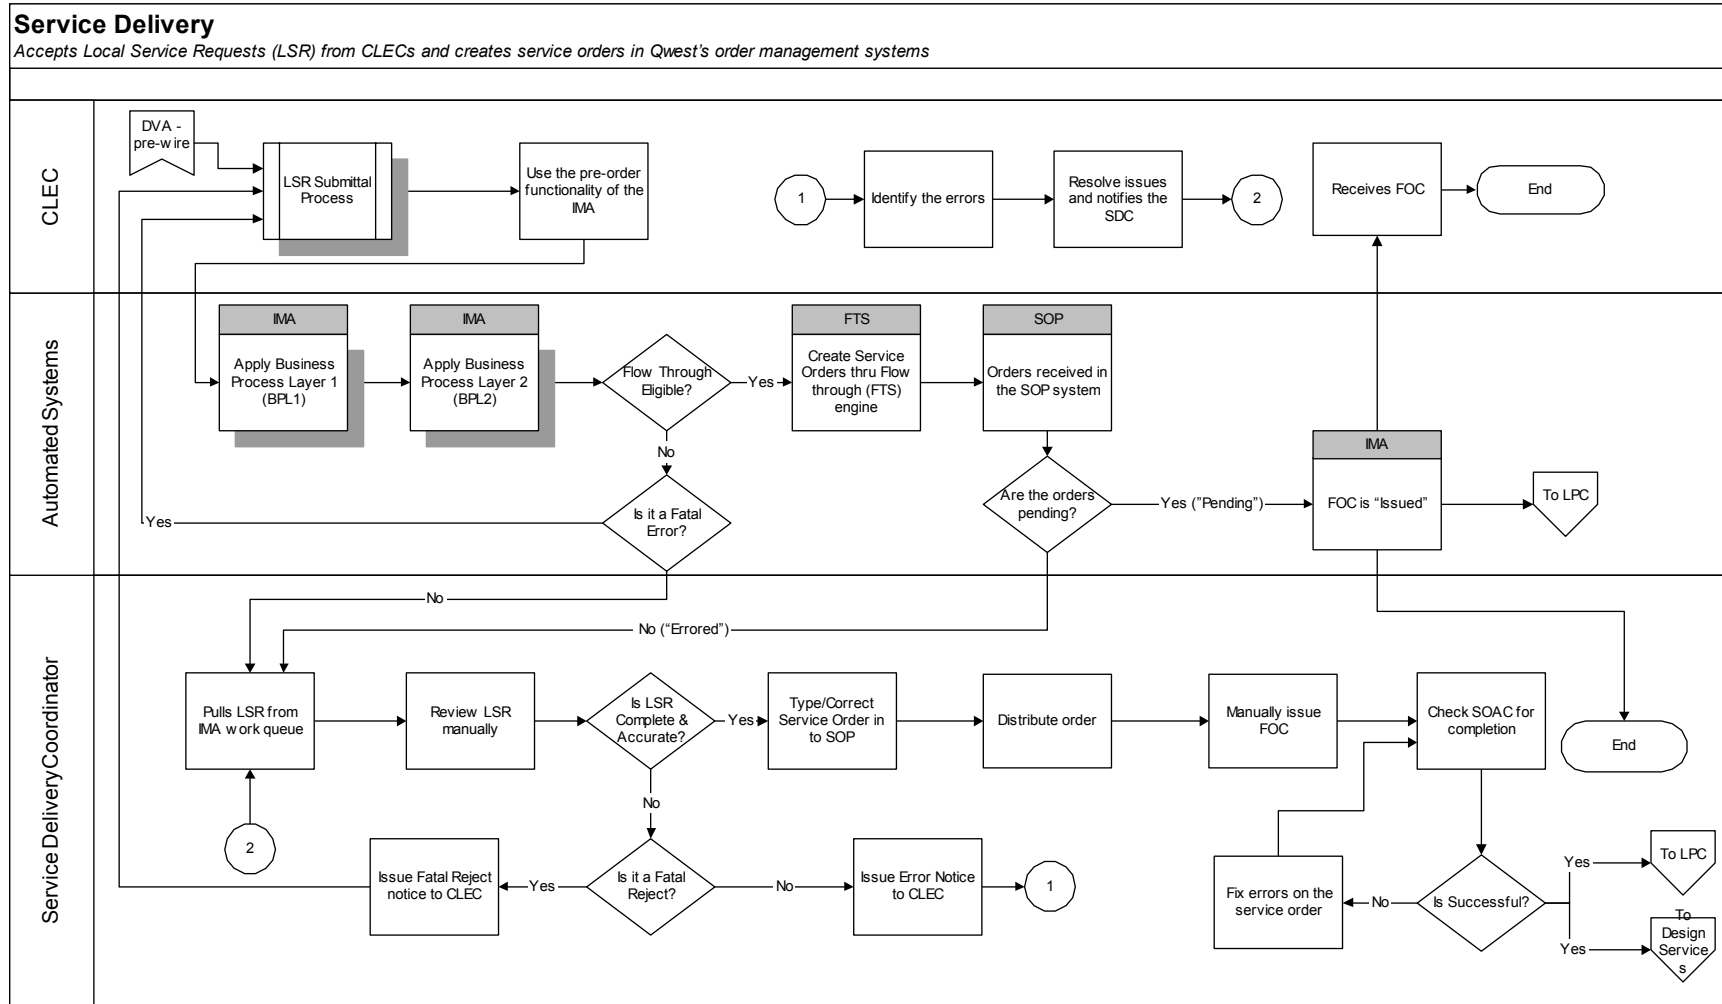

Exhibit 5: Proposed Batch Hot Cut Process

Legend	
Functional Area	Description
Role ("Who/What is performing the process")	<div style="display: flex; justify-content: space-around; align-items: flex-start;"> <div style="text-align: center;"> Process </div> <div style="text-align: center;"> Differs from Hot Cut </div> <div style="text-align: center;"> System Name </div> <div style="text-align: center;"> Decision </div> <div style="text-align: center;"> Index # </div> <div style="text-align: center;"> Predefined Process </div> <div style="text-align: center;"> Outgoing Off-page Connector </div> <div style="text-align: center;"> Incoming Off-page Connector </div> <div style="text-align: center;"> On-page Connector </div> <div style="text-align: center;"> End Process Termination </div> </div>

Exhibit 5: Proposed Batch Hot Cut Process

Exhibit 5: Proposed Batch Hot Cut Process

Exhibit 5: Proposed Batch Hot Cut Process

Exhibit 5: Proposed Batch Hot Cut Process

Exhibit 5: Proposed Batch Hot Cut Process

Exhibit 5: Proposed Batch Hot Cut Process

Exhibit 5: Proposed Batch Hot Cut Process