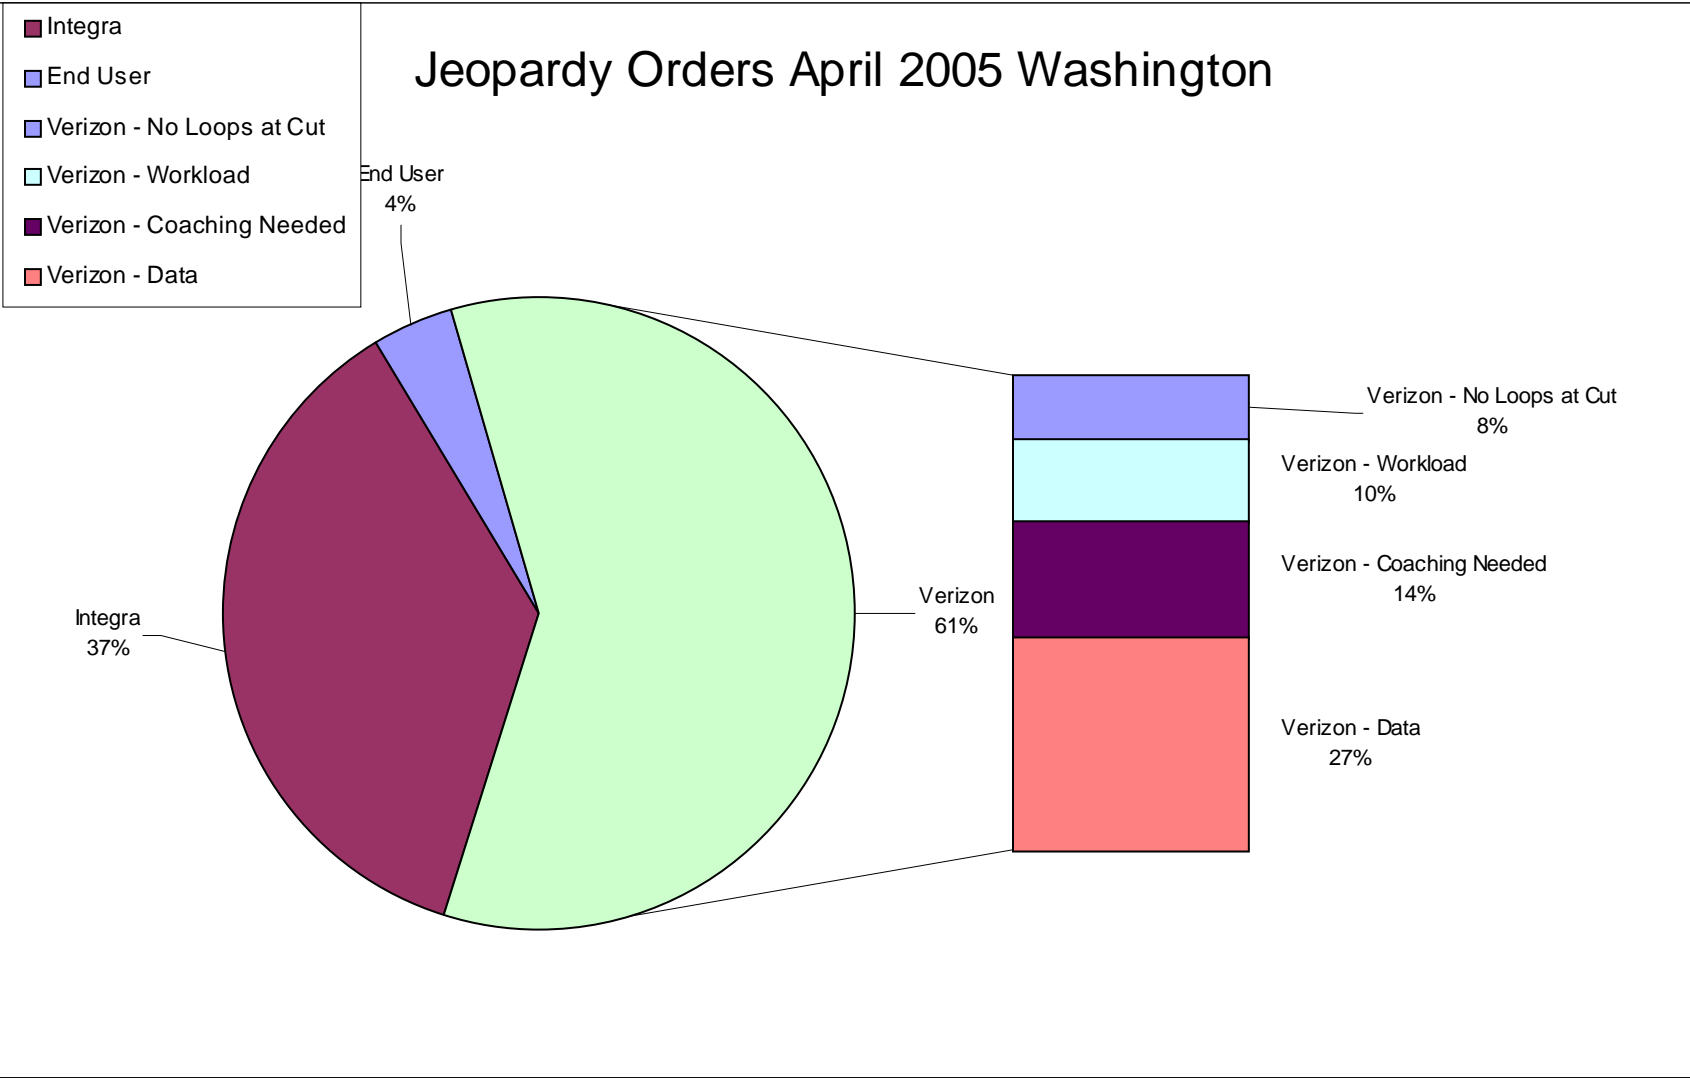

Jeopardy Orders April 2005 Washington

Jeopardy Orders May 2005 Washington

- Integra Error
- End User
- Verizon - Work Load Issues
- Verizon - No Loop at Cut
- Verizon - Coaching Needed
- Verizon - Data

Jeopardy Orders June 2005 Washington

- End User
- Integra
- Verizon - Workload
- Verizon - No Loop at Cut
- Verizon - Coaching Needed
- Verizon - No Facilities
- Verizon - Data