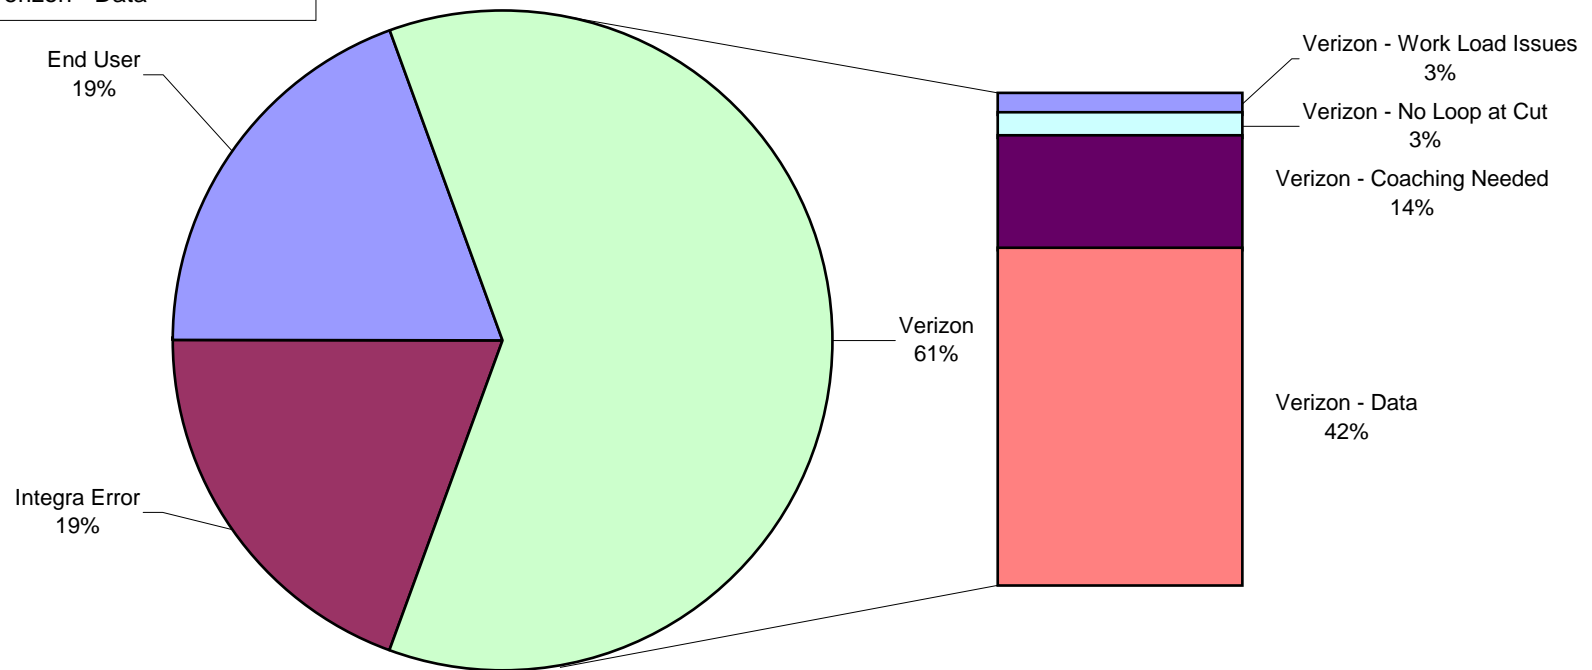

Jeopardy Orders April 2005 Washington

Jeopardy Orders May 2005 Washington

- Integra Error
- End User
- Verizon - Work Load Issues
- Verizon - No Loop at Cut
- Verizon - Coaching Needed
- Verizon - Data

Jeopardy Orders June 2005 Washington

- End User
- Integra
- Verizon - Workload
- Verizon - No Loop at Cut
- Verizon - Coaching Needed
- Verizon - No Facilities
- Verizon - Data